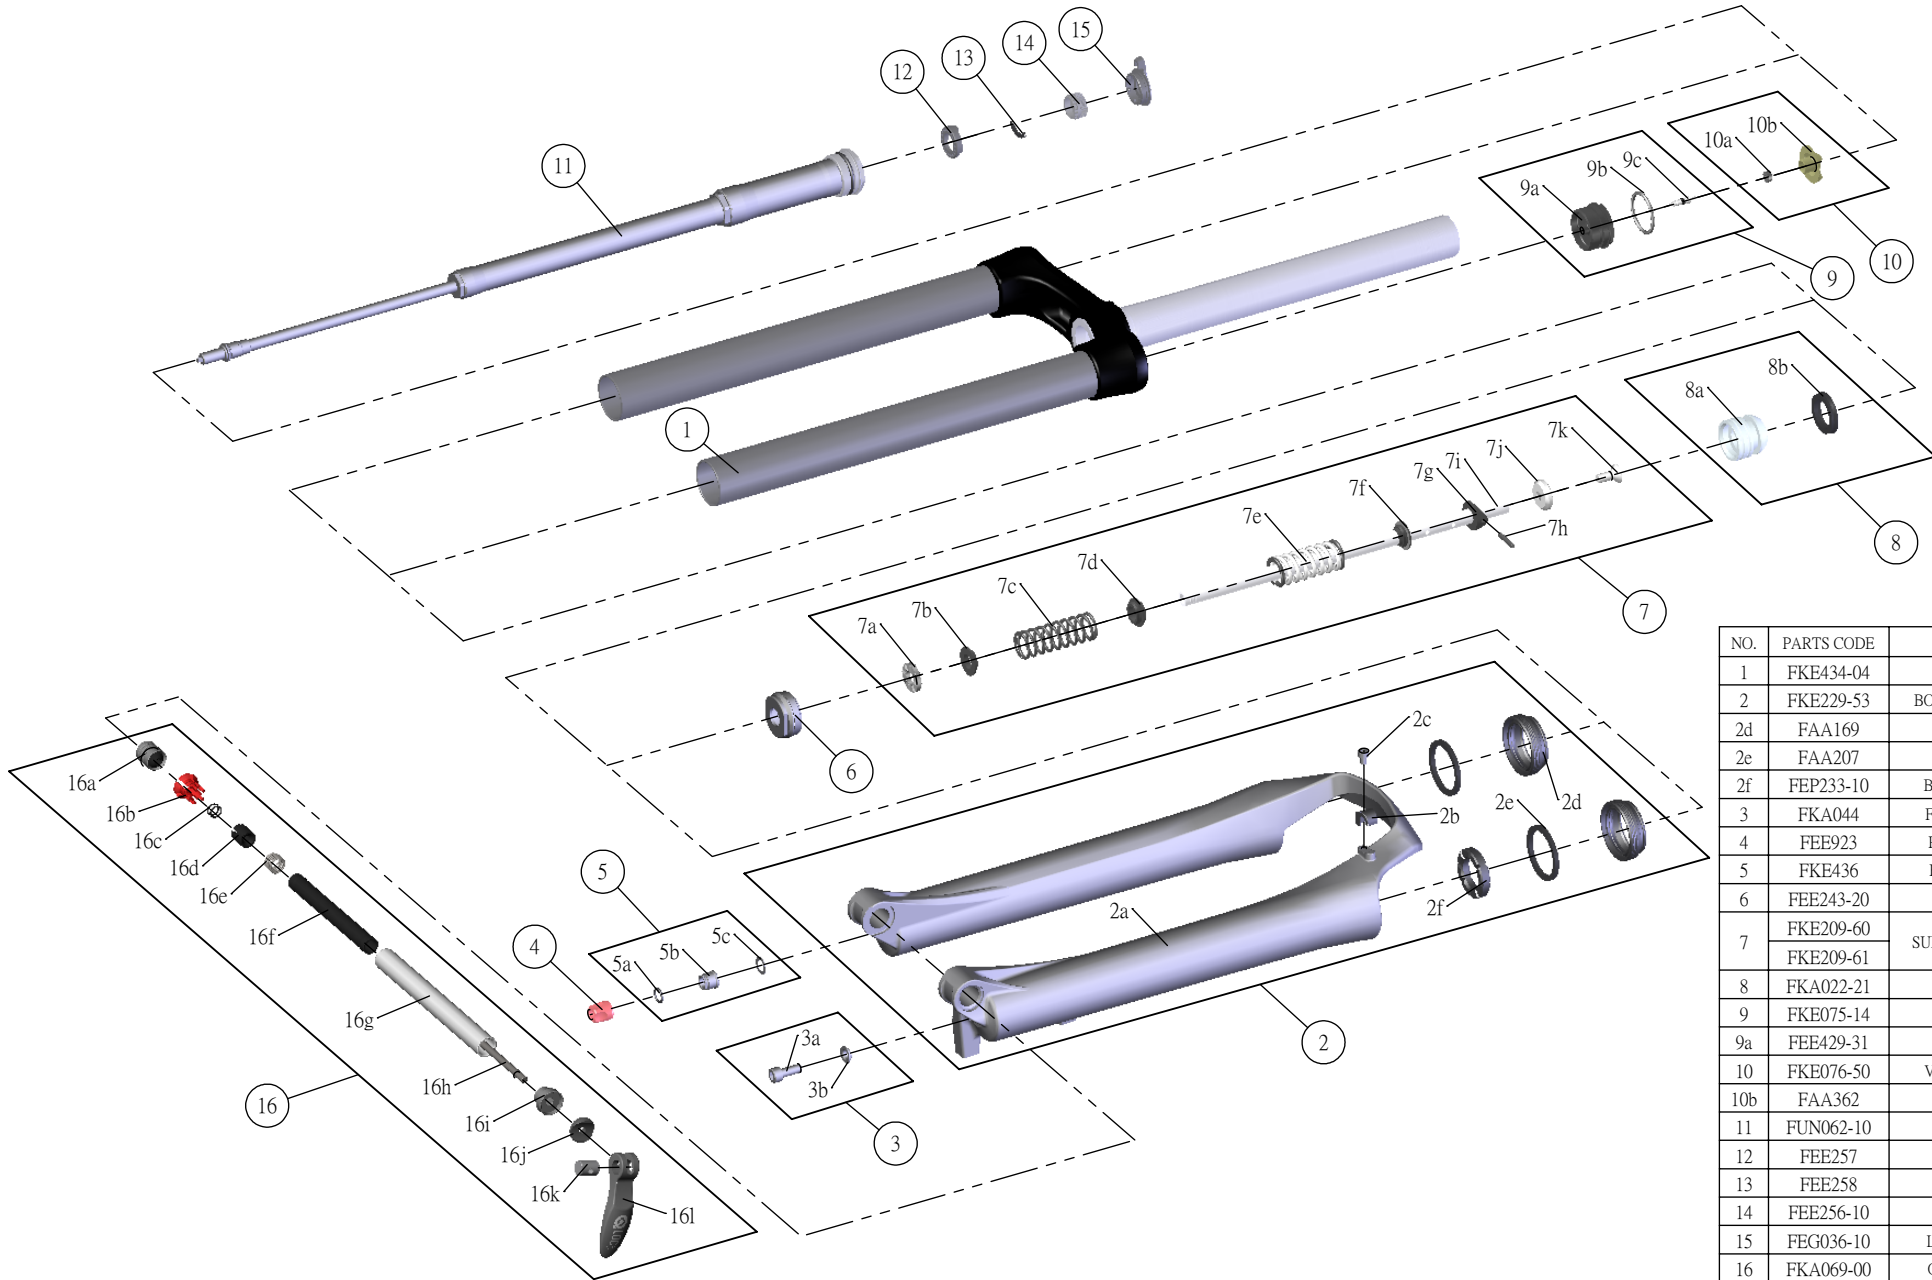

SF13-EPICON-DS-LO-R lite-15QLC-26-150,130

NO.	PARTS CODE	PARTS NAME	130	150	QT
1	FKE434-04	UPPER ASSY	*	*	1
2	FKE229-53	BOTTOM CASE ASSY	*	*	1
2d	FAA169	DUST SEAL	*	*	2
2e	FAA207	OIL WIPER 32	*	*	2
2f	FEP233-10	BOTTOM BUMPER	*	*	1
3	FKA044	FIXING BOLT SET	*	*	1
4	FEE923	REBOUND KNOB	*	*	1
5	FKE436	FIXING NUT SET	*	*	1
6	FEE243-20	FORK NOSE	*	*	1
7	FKE209-60	SUPPORT TUBE ASSY	*	*	1
	FKE209-61		*	*	1
8	FKA022-21	PISTON UNIT	*	*	1
9	FKE075-14	AIR CAP ASSY	*	*	1
9a	FEE429-31	AIR CAP	*	*	1
10	FKE076-50	VALVE CAP ASSY	*	*	1
10b	FAA362	VALVE CAP	*	*	1
11	FUN062-10	LOR UNIT	*	*	1
12	FEE257	CLICK HOLDER	*	*	1
13	FEE258	ADJUST CLICK	*	*	1
14	FEE256-10	ADJUST CORE	*	*	1
15	FEG036-10	LOCK OUT KNOB	*	*	1
16	FKA069-00	QLC15 AXLE SET	*	*	1