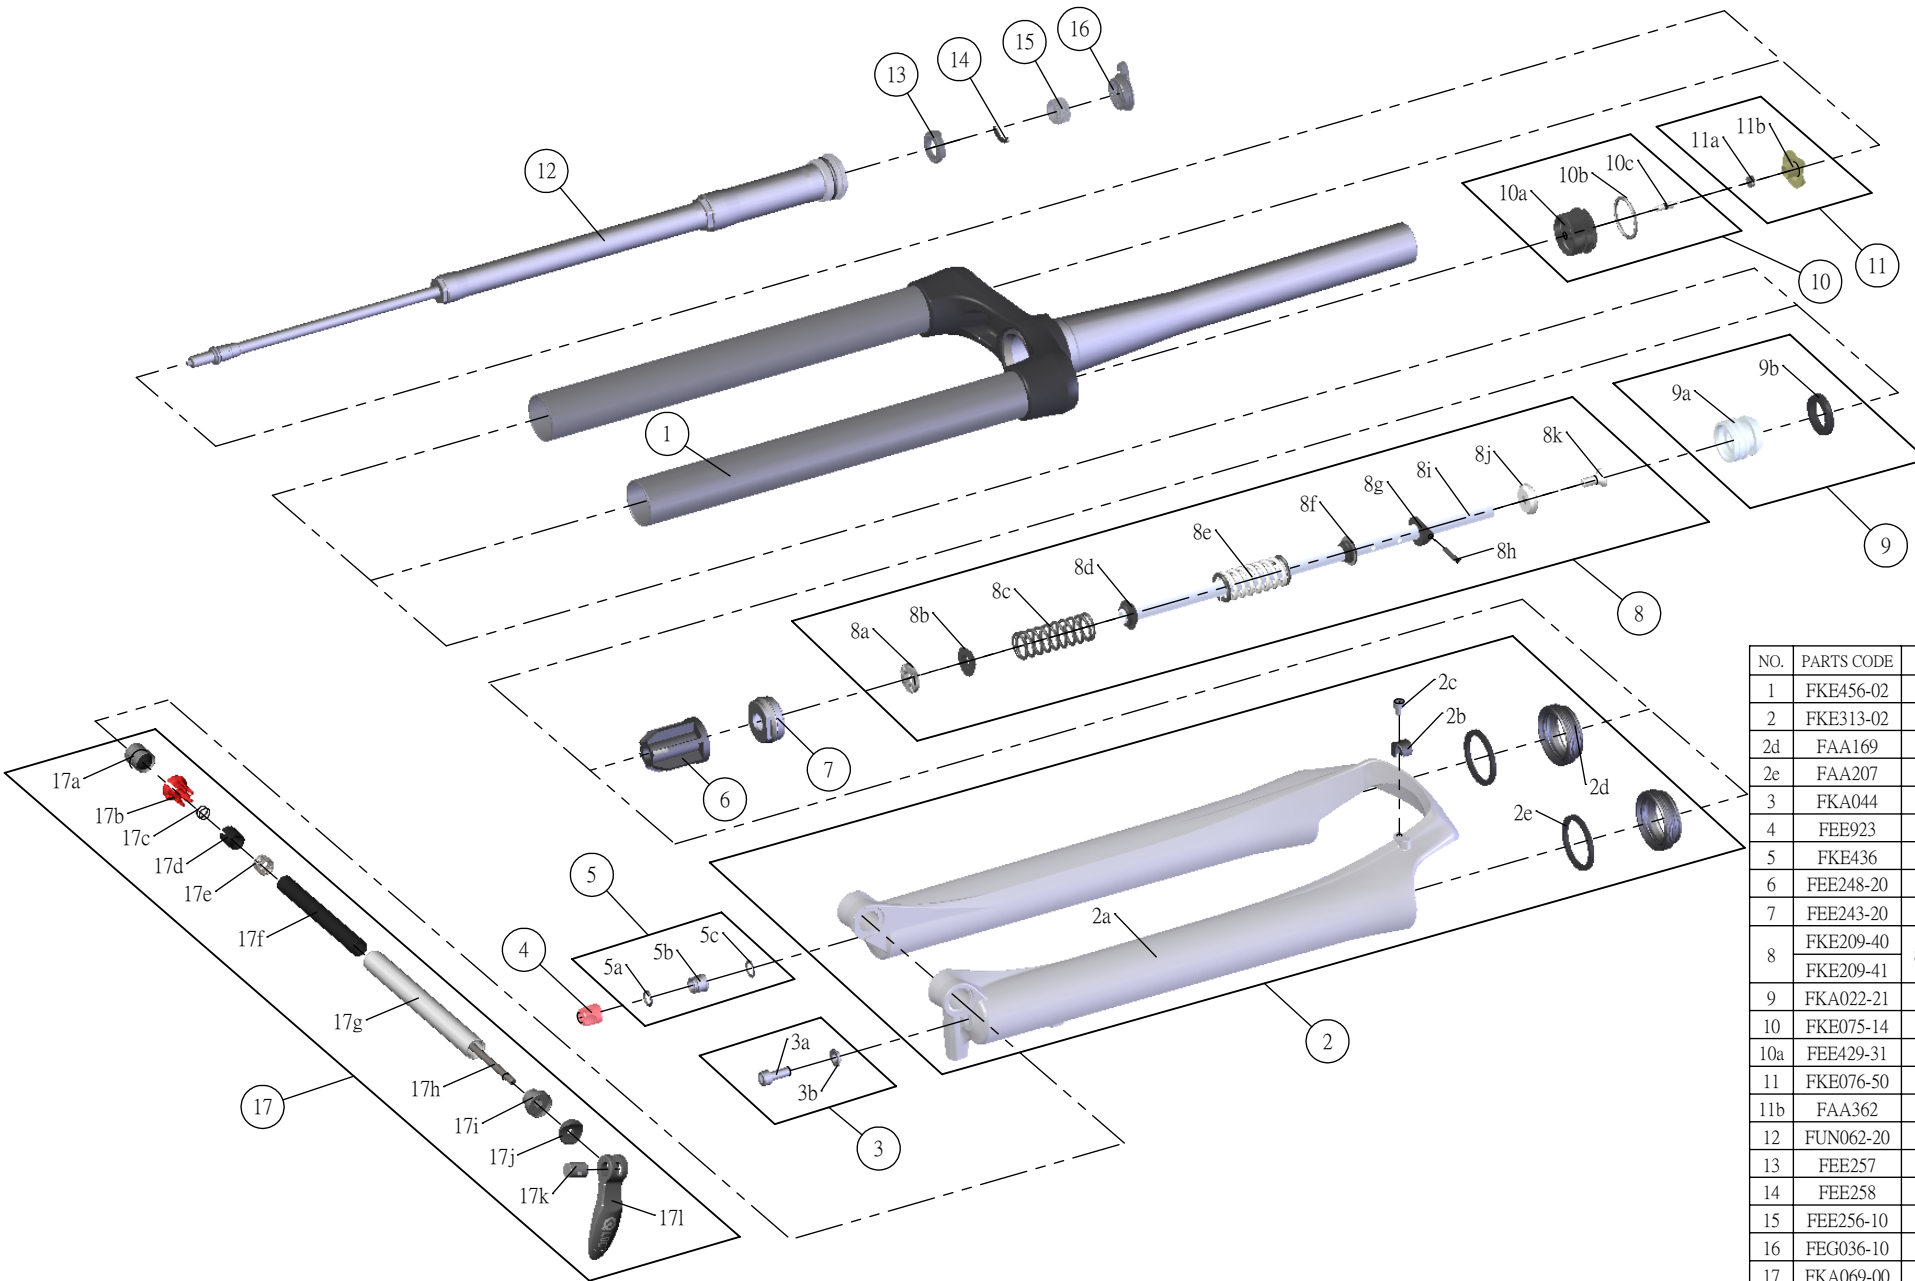

SF13-EPICON-DS-LO-R lite-15QLC-CTS-29-

NO.	PARTS CODE	PARTS NAME	100	120	QT
1	FKE456-02	UPPER ASSY	*	*	1
2	FKE313-02	BOTTOM CASE ASSY	*	*	1
2d	FAA169	DUST SEAL	*	*	2
2e	FAA207	OIL WIPER 32	*	*	2
3	FKA044	FIXING BOLT SET	*	*	1
4	FEE923	REBOUND KNOB	*	*	1
5	FKE436	FIXING NUT SET	*	*	1
6	FEE248-20	BOTTOM STOPPER	*	*	1
7	FEE243-20	FORK NOSE	*	*	1
8	FKE209-40	SUPPORT TUBE ASSY		*	1
	FKE209-41		*		1
9	FKA022-21	PISTON UNIT	*	*	1
10	FKE075-14	AIR CAP ASSY	*	*	1
10a	FEE429-31	AIR CAP	*	*	1
11	FKE076-50	VALVE CAP ASSY	*	*	1
11b	FAA362	VALVE CAP	*	*	1
12	FUN062-20	LOR UNIT	*	*	1
13	FEE257	CLICK HOLDER	*	*	1
14	FEE258	ADJUST CLICK	*	*	1
15	FEE256-10	ADJUST CORE	*	*	1
16	FEG036-10	LOCK OUT KNOB	*	*	1
17	FKA069-00	QLC15 AXLE SET	*	*	1