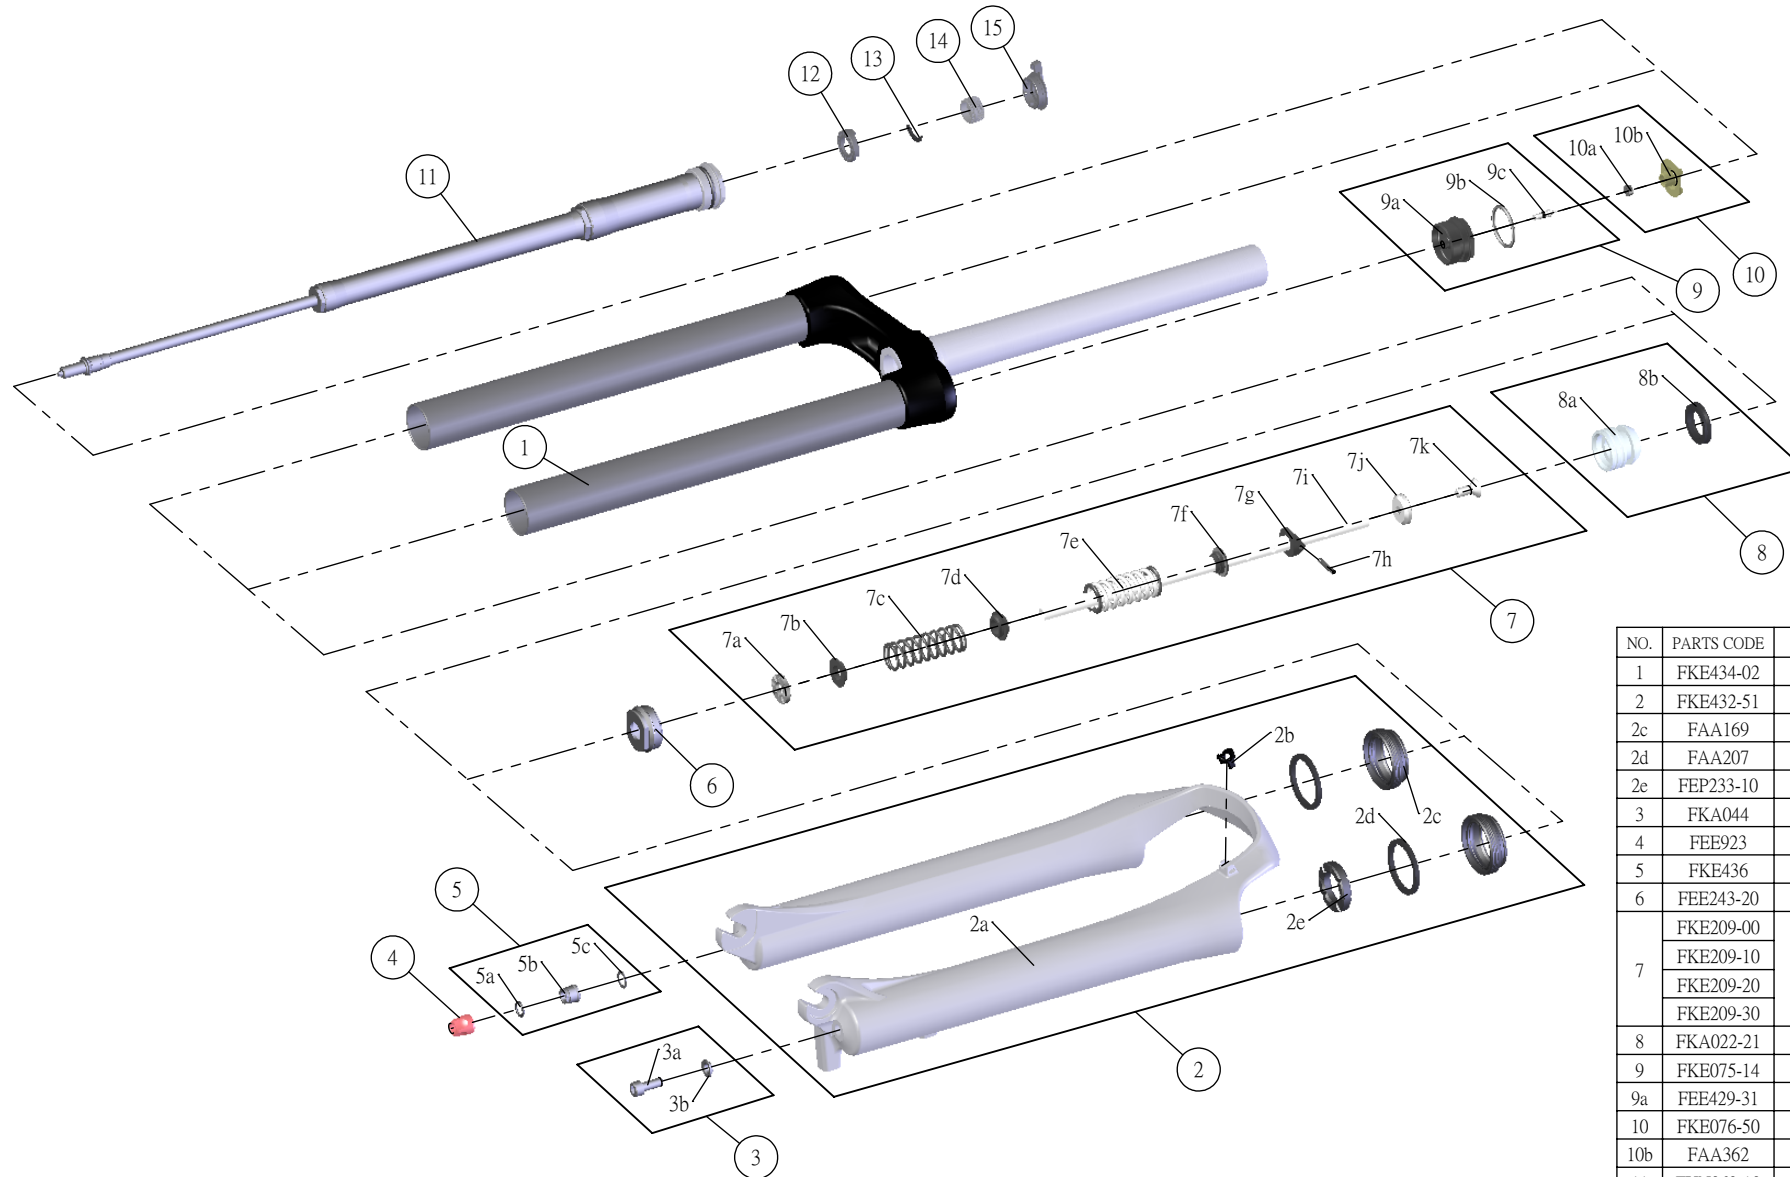

SF13-EPICON-DS-LO-R lite-26-

Date	2013.07.12	Version	1
Amended			

NO.	PARTS CODE	PARTS NAME	80	100	120	140	QT
1	FKE434-02	UPPER ASSY	*	*	*	*	1
2	FKE432-51	BOTTOM CASE ASSY	*	*	*	*	1
2c	FAA169	DUST SEAL	*	*	*	*	2
2d	FAA207	OIL WIPER 32	*	*	*	*	2
2e	FEP233-10	BOTTOM BUMPER	*	*	*	*	1
3	FKA044	FIXING BOLT SET	*	*	*	*	1
4	FEE923	REBOUND KNOB	*	*	*	*	1
5	FKE436	FIXING NUT SET	*	*	*	*	1
6	FEE243-20	FORK NOSE	*	*	*	*	1
7	FKE209-00	SUPPORT TUBE ASSY			*		1
	FKE209-10			*		1	
	FKE209-20		*			1	
	FKE209-30					*	1
8	FKA022-21	PISTON UNIT	*	*	*	*	1
9	FKE075-14	AIR CAP ASSY	*	*	*	*	1
9a	FEE429-31	AIR CAP	*	*	*	*	1
10	FKE076-50	VALVE CAP ASSY	*	*	*	*	1
10b	FAA362	VALVE CAP	*	*	*	*	1
11	FUN062-10	LOR UNIT	*	*	*	*	1
12	FEE257	CLICK HOLDER	*	*	*	*	1
13	FEE258	ADJUST CLICK	*	*	*	*	1
14	FEE256-10	ADJUST CORE	*	*	*	*	1
15	FEG036-10	LOCK OUT KNOB	*	*	*	*	1