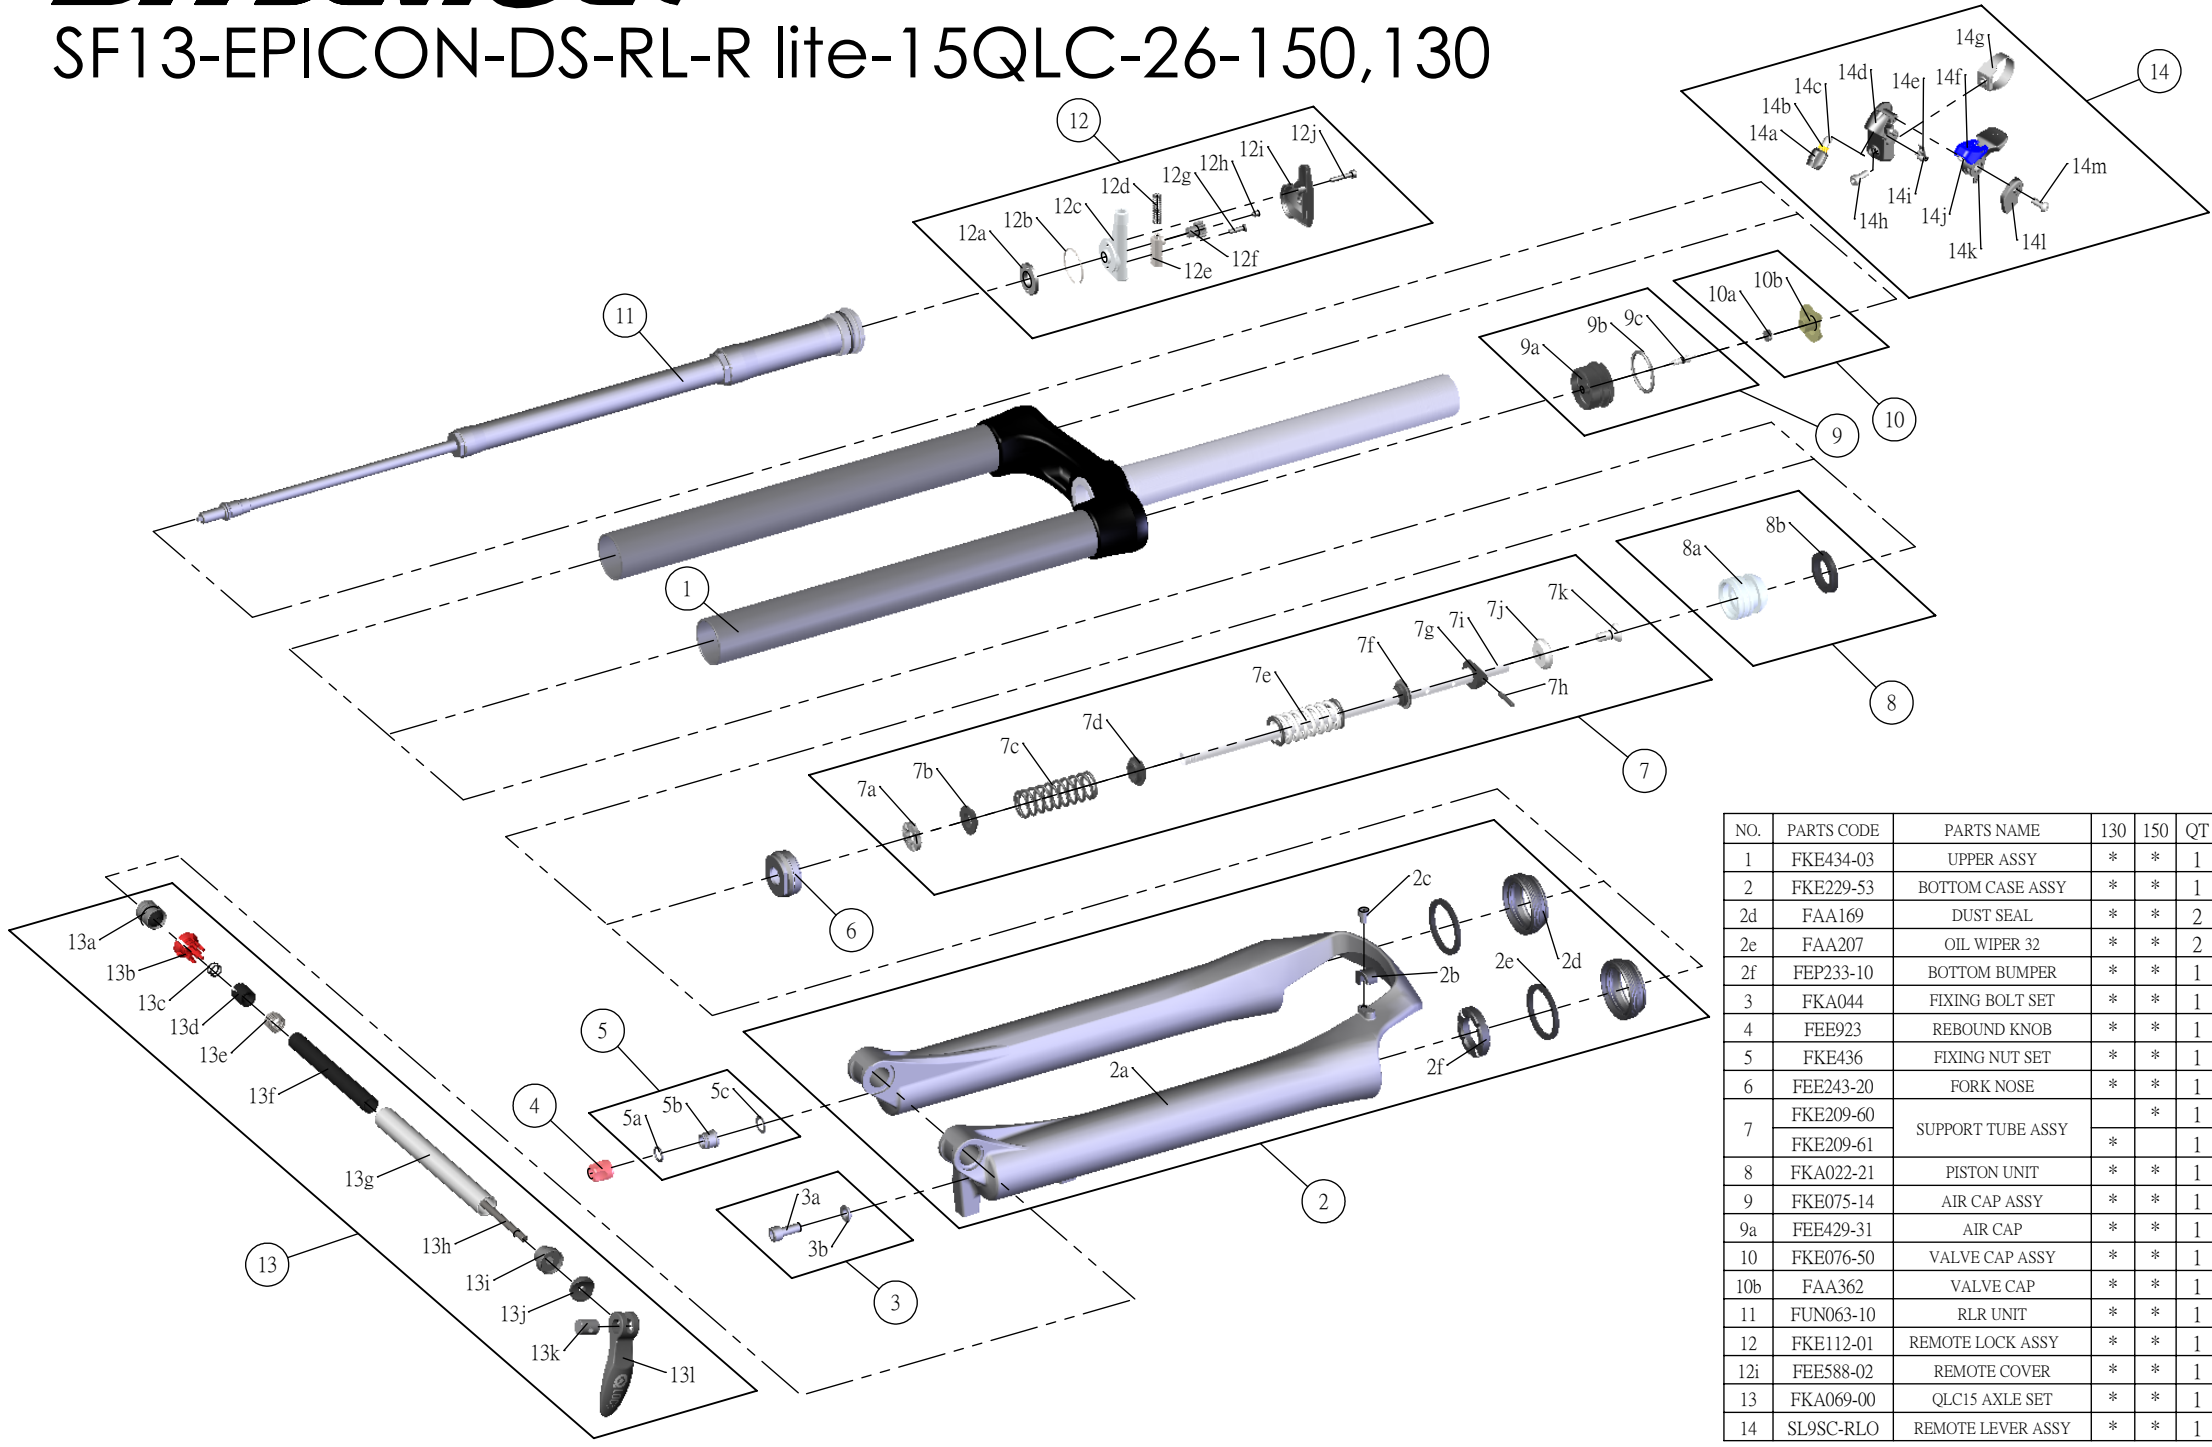

SUNTOUR

SF13-EPICON-DS-RL-R lite-15QLC-26-150,130

Date	2013.07.12	Version	1
Amended			

NO.	PARTS CODE	PARTS NAME	130	150	QT
1	FKE434-03	UPPER ASSY	*	*	1
2	FKE229-53	BOTTOM CASE ASSY	*	*	1
2d	FAA169	DUST SEAL	*	*	2
2e	FAA207	OIL WIPER 32	*	*	2
2f	FEP233-10	BOTTOM BUMPER	*	*	1
3	FKA044	FIXING BOLT SET	*	*	1
4	FEE923	REBOUND KNOB	*	*	1
5	FKE436	FIXING NUT SET	*	*	1
6	FEE243-20	FORK NOSE	*	*	1
7	FKE209-60	SUPPORT TUBE ASSY		*	1
	FKE209-61		*		1
8	FKA022-21	PISTON UNIT	*	*	1
9	FKE075-14	AIR CAP ASSY	*	*	1
9a	FEE429-31	AIR CAP	*	*	1
10	FKE076-50	VALVE CAP ASSY	*	*	1
10b	FAA362	VALVE CAP	*	*	1
11	FUN063-10	RLR UNIT	*	*	1
12	FKE112-01	REMOTE LOCK ASSY	*	*	1
12i	FEE588-02	REMOTE COVER	*	*	1
13	FKA069-00	QLC15 AXLE SET	*	*	1
14	SL9SC-RLO	REMOTE LEVER ASSY	*	*	1