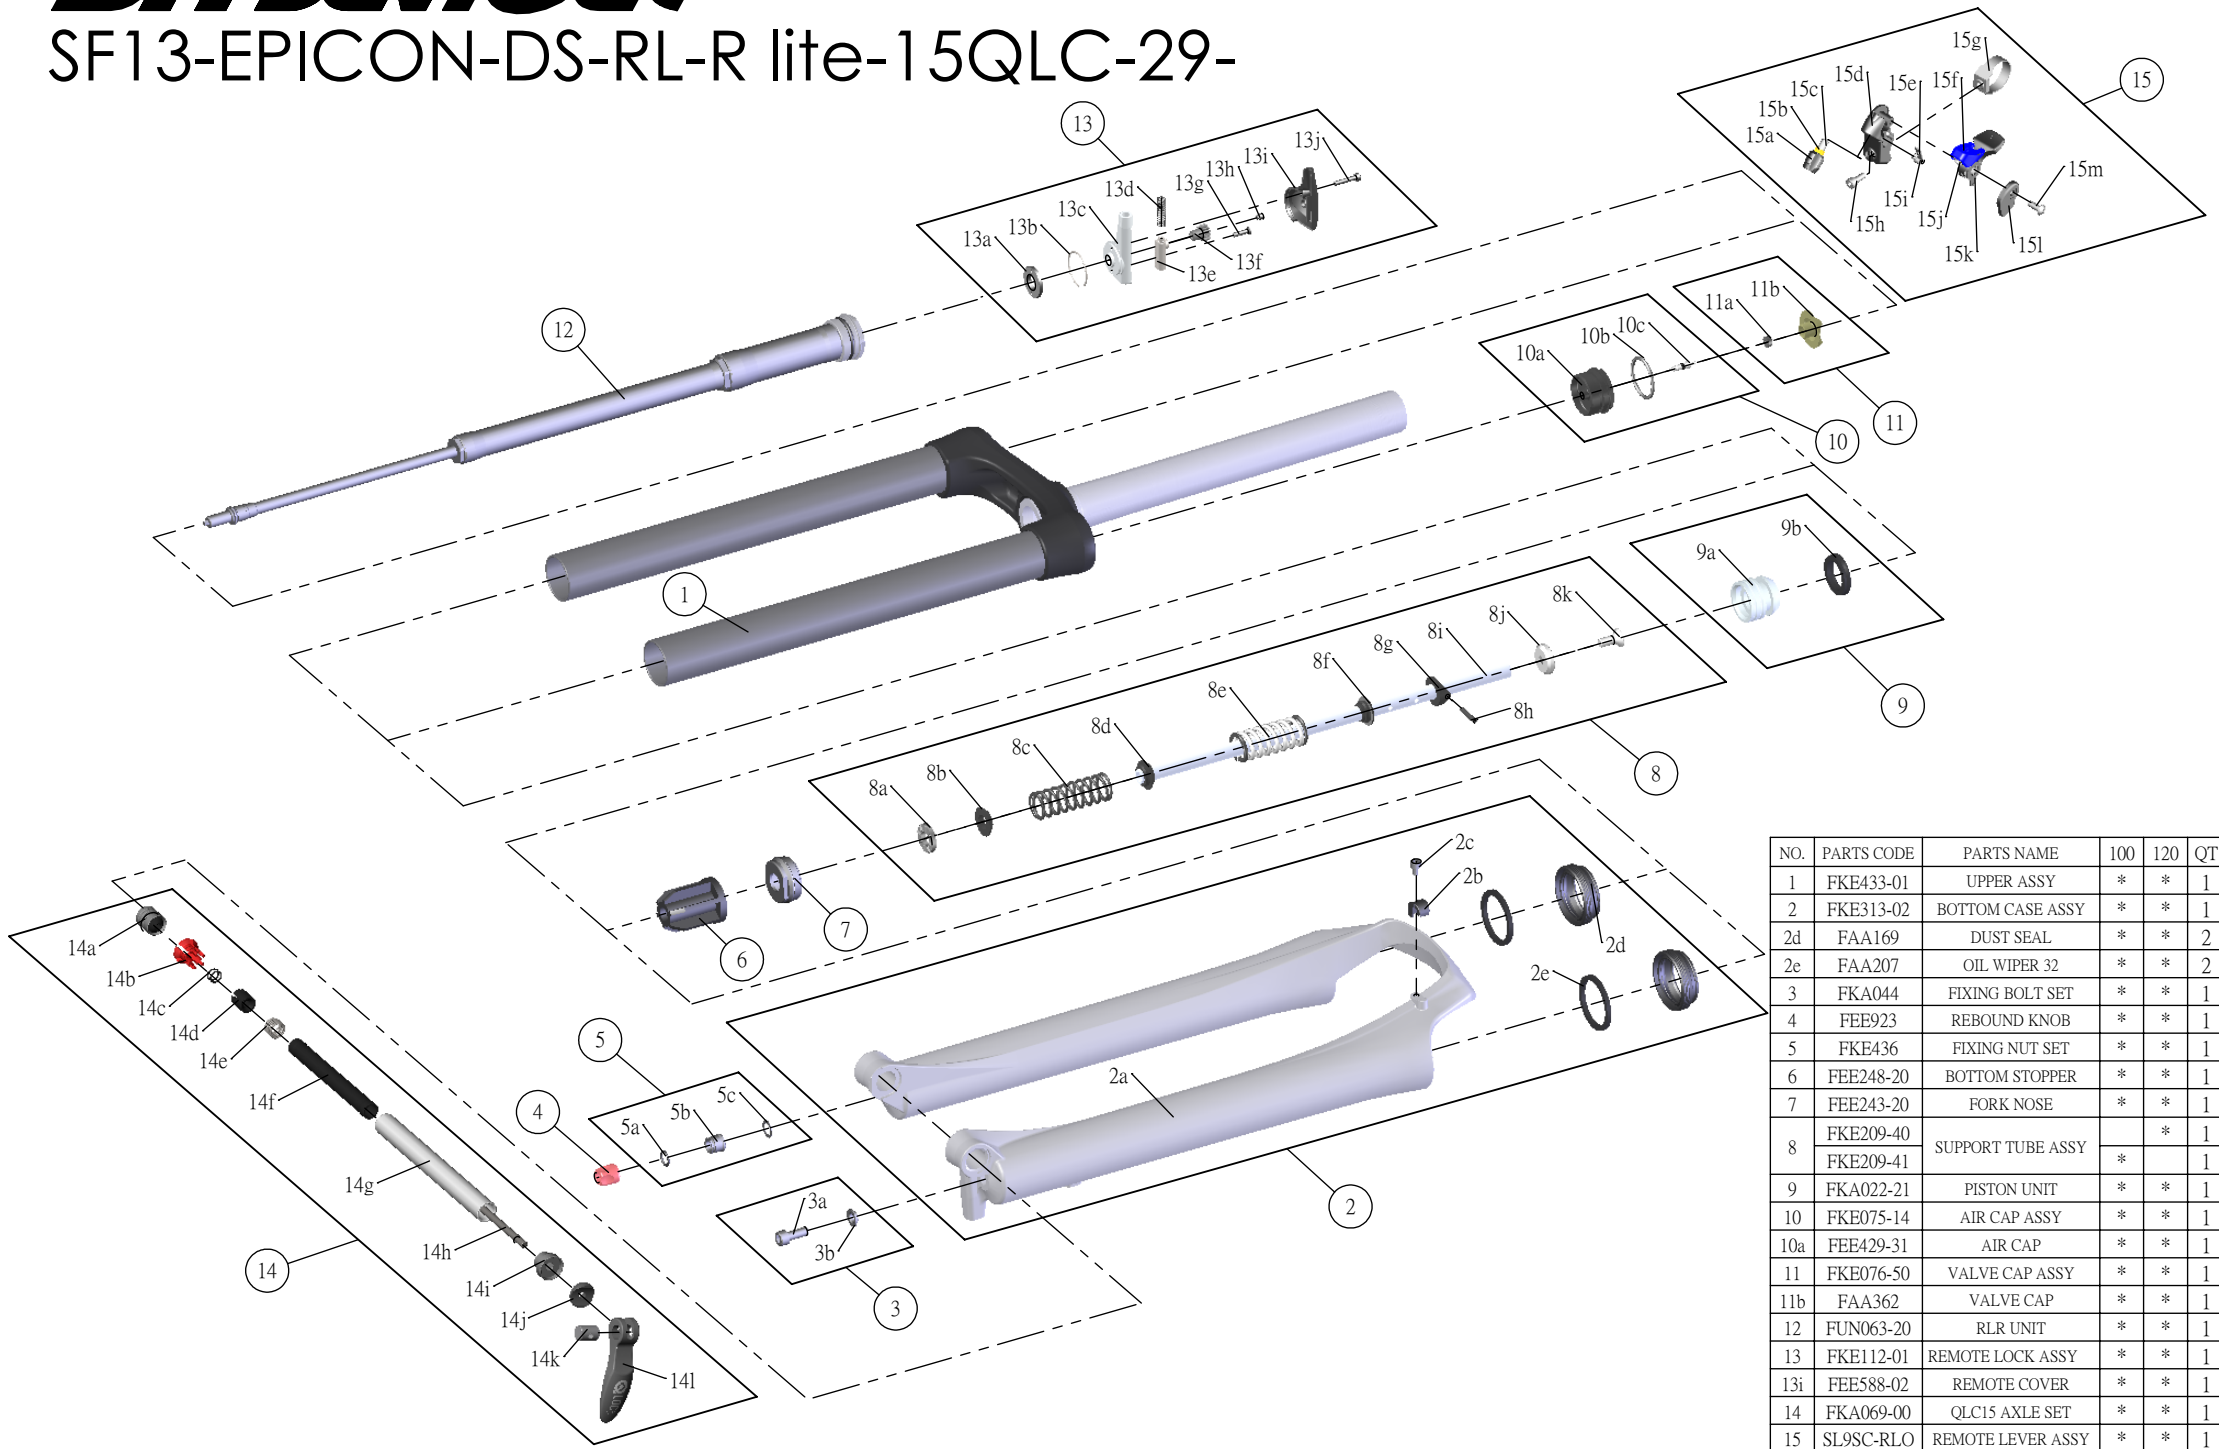

# SR SUNTOUR

## SF13-EPICON-DS-RL-R lite-15QLC-29-

Date	2013.07.12	Version	1
Amended			

NO.	PARTS CODE	PARTS NAME	100	120	QT
1	FKE433-01	UPPER ASSY	*	*	1
2	FKE313-02	BOTTOM CASE ASSY	*	*	1
2d	FAA169	DUST SEAL	*	*	2
2e	FAA207	OIL WIPER 32	*	*	2
3	FKA044	FIXING BOLT SET	*	*	1
4	FEE923	REBOUND KNOB	*	*	1
5	FKE436	FIXING NUT SET	*	*	1
6	FEE248-20	BOTTOM STOPPER	*	*	1
7	FEE243-20	FORK NOSE	*	*	1
8	FKE209-40	SUPPORT TUBE ASSY		*	1
	FKE209-41		*	*	1
9	FKA022-21	PISTON UNIT	*	*	1
10	FKE075-14	AIR CAP ASSY	*	*	1
10a	FEE429-31	AIR CAP	*	*	1
11	FKE076-50	VALVE CAP ASSY	*	*	1
11b	FAA362	VALVE CAP	*	*	1
12	FUN063-20	RLR UNIT	*	*	1
13	FKE112-01	REMOTE LOCK ASSY	*	*	1
13i	FEE588-02	REMOTE COVER	*	*	1
14	FKA069-00	QLC15 AXLE SET	*	*	1
15	SL9SC-RLO	REMOTE LEVER ASSY	*	*	1