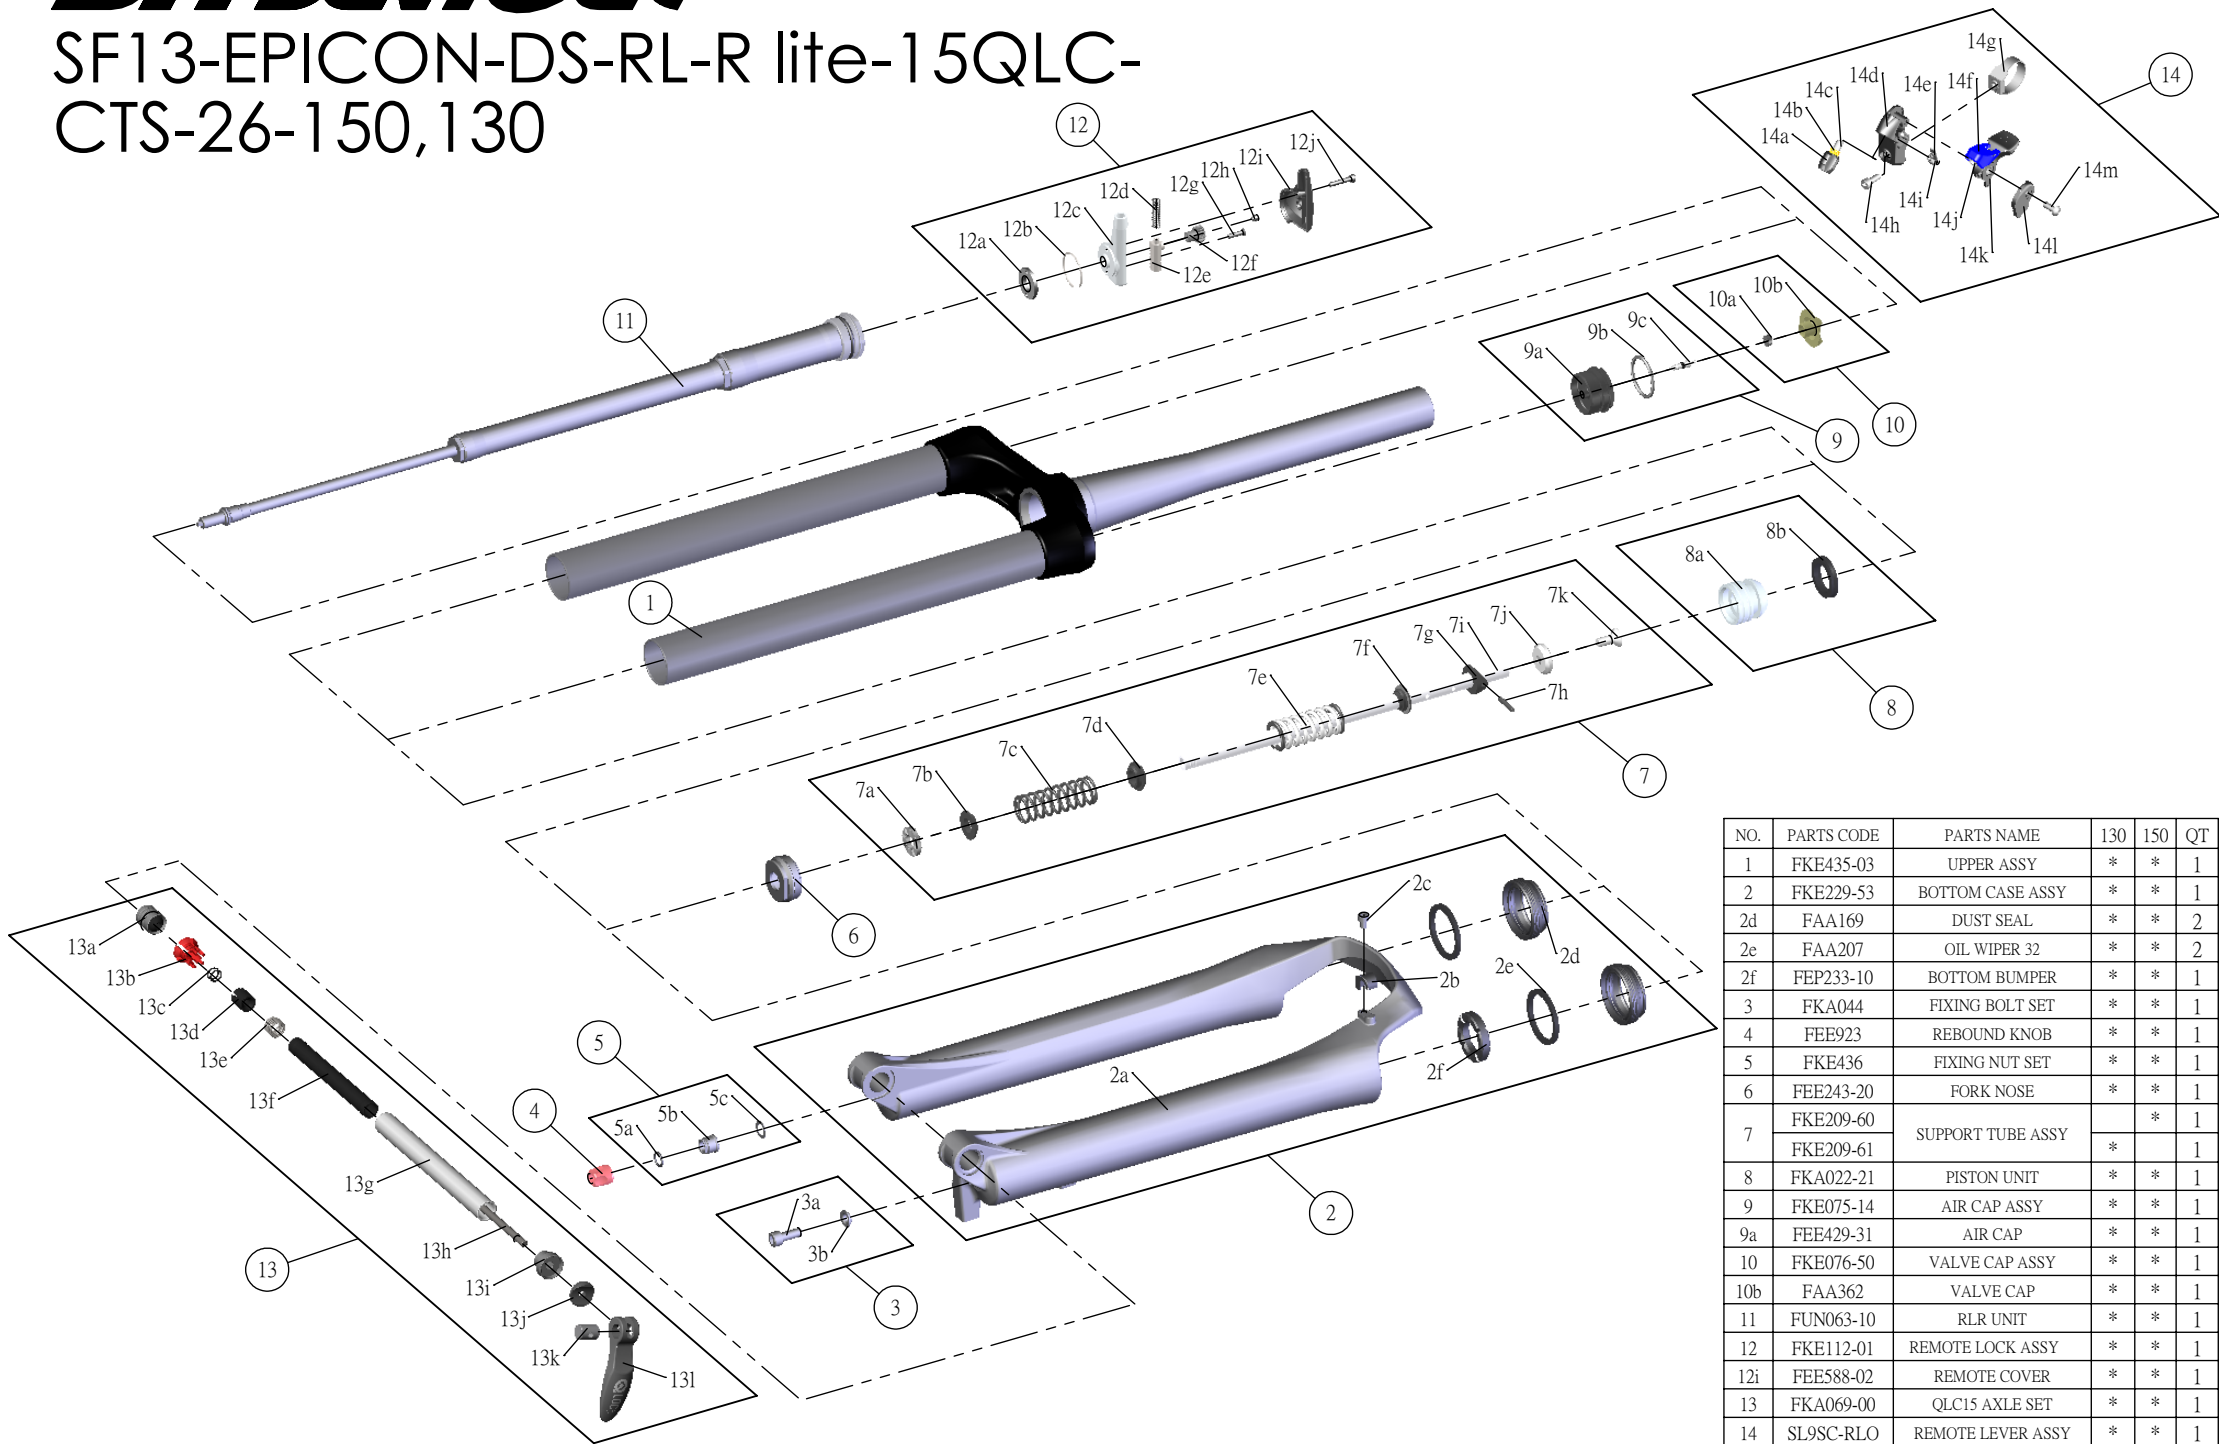

SUNTOUR

SF13-EPICON-DS-RL-R lite-15QLC-CTS-26-150,130

Date	2013.07.15	Version	1
Amended			

NO.	PARTS CODE	PARTS NAME	130	150	QT
1	FKE435-03	UPPER ASSY	*	*	1
2	FKE229-53	BOTTOM CASE ASSY	*	*	1
2d	FAA169	DUST SEAL	*	*	2
2e	FAA207	OIL WIPER 32	*	*	2
2f	FEP233-10	BOTTOM BUMPER	*	*	1
3	FKA044	FIXING BOLT SET	*	*	1
4	FEE923	REBOUND KNOB	*	*	1
5	FKE436	FIXING NUT SET	*	*	1
6	FEE243-20	FORK NOSE	*	*	1
7	FKE209-60	SUPPORT TUBE ASSY		*	1
	FKE209-61		*		1
8	FKA022-21	PISTON UNIT	*	*	1
9	FKE075-14	AIR CAP ASSY	*	*	1
9a	FEE429-31	AIR CAP	*	*	1
10	FKE076-50	VALVE CAP ASSY	*	*	1
10b	FAA362	VALVE CAP	*	*	1
11	FUN063-10	RLR UNIT	*	*	1
12	FKE112-01	REMOTE LOCK ASSY	*	*	1
12i	FEE588-02	REMOTE COVER	*	*	1
13	FKA069-00	QLC15 AXLE SET	*	*	1
14	SL9SC-RLO	REMOTE LEVER ASSY	*	*	1