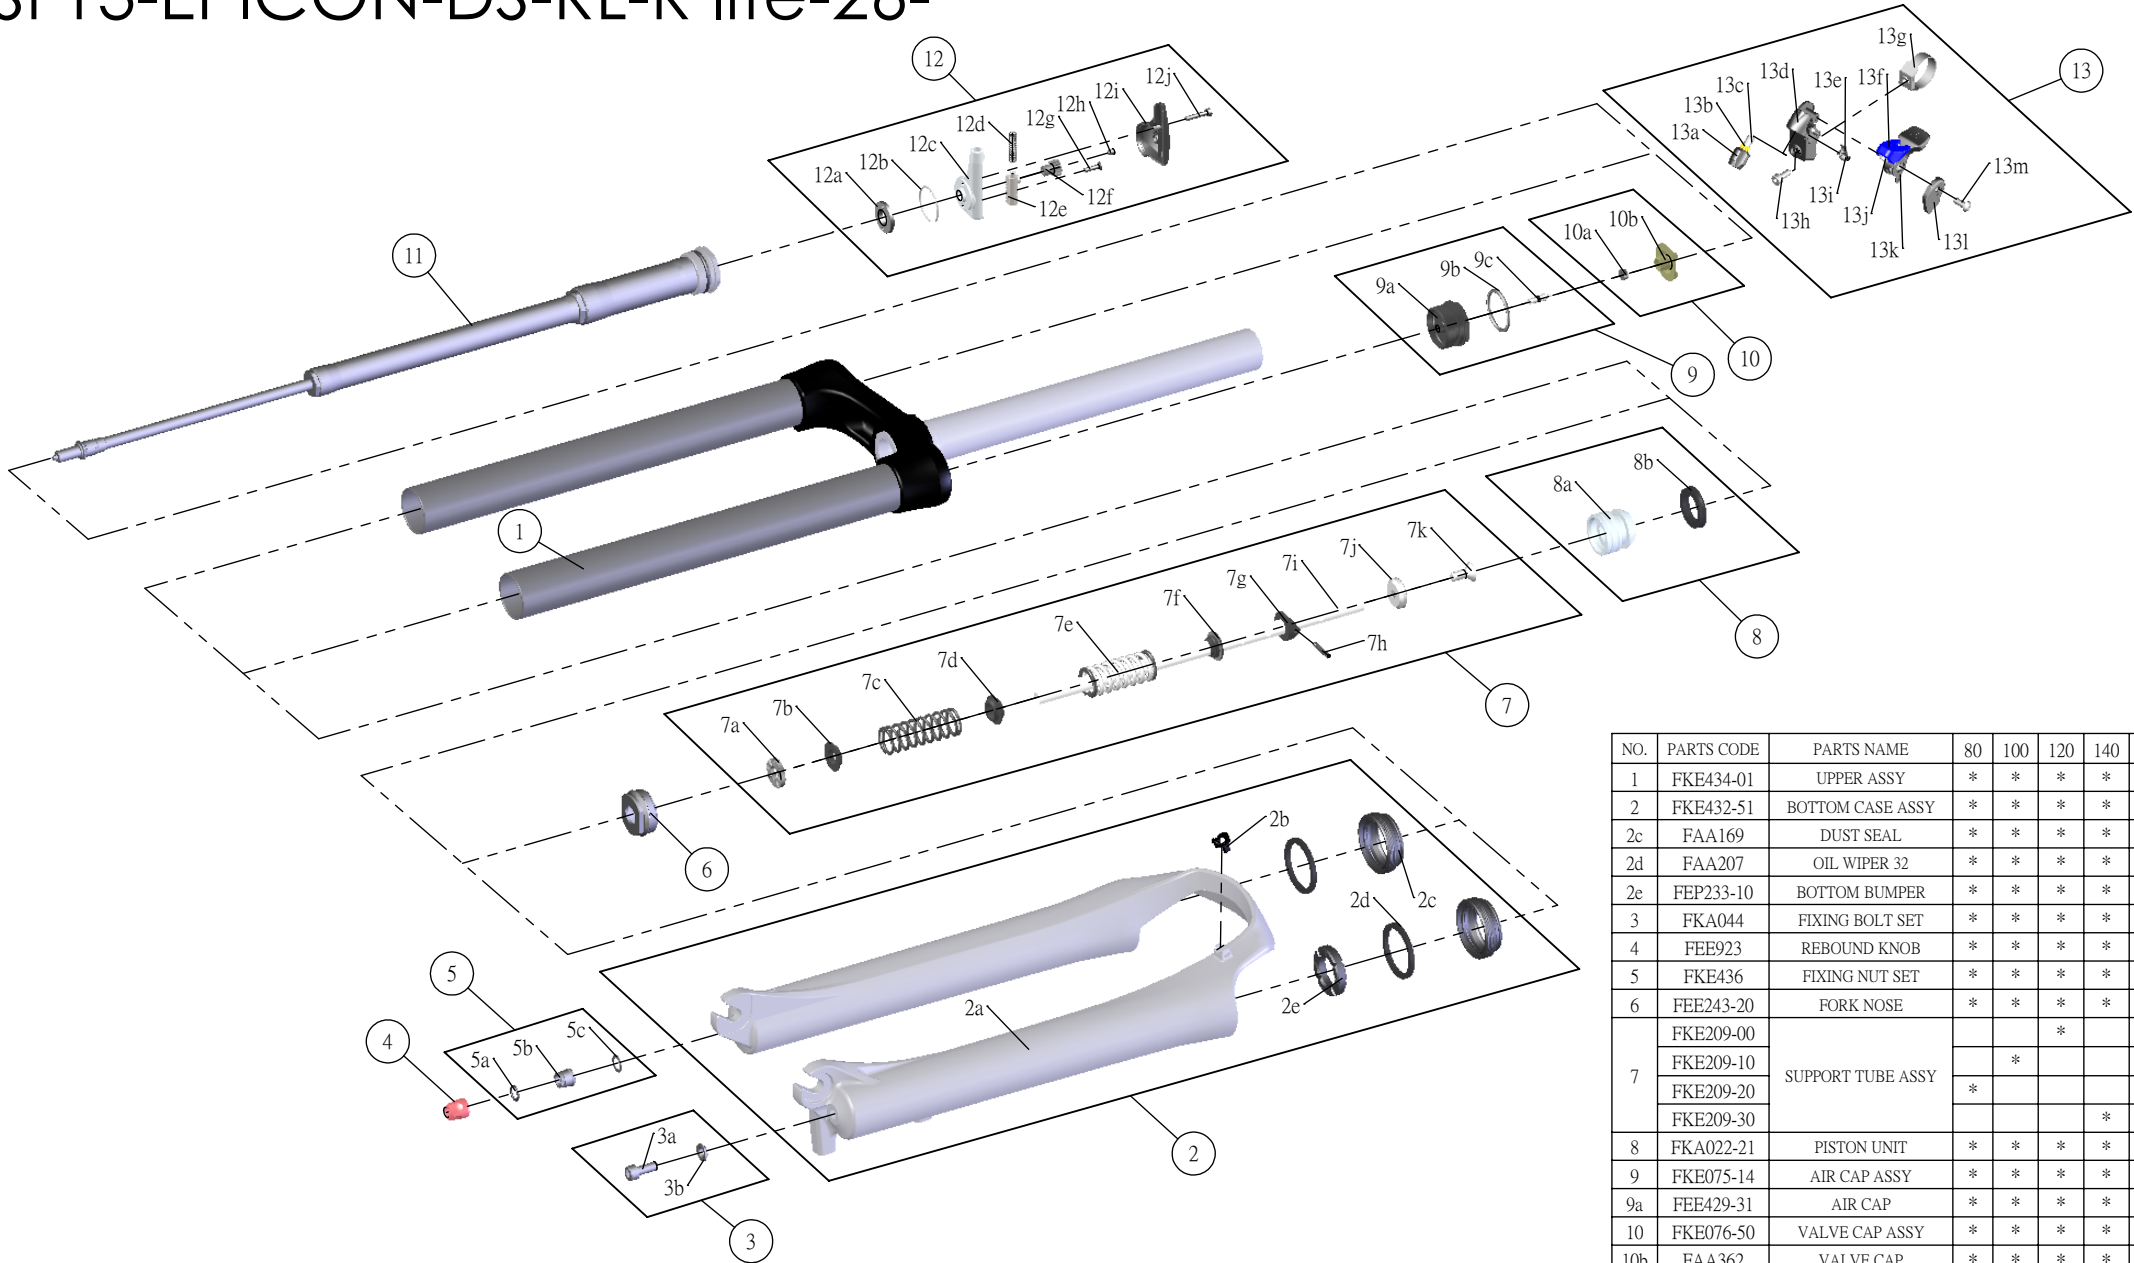

SR SUNTOUR

SF13-EPICON-DS-RL-R lite-26-

Date	2013.07.15	Version	1
Amended			

NO.	PARTS CODE	PARTS NAME	80	100	120	140	QT
1	FKE434-01	UPPER ASSY	*	*	*	*	1
2	FKE432-51	BOTTOM CASE ASSY	*	*	*	*	1
2c	FAA169	DUST SEAL	*	*	*	*	2
2d	FAA207	OIL WIPER 32	*	*	*	*	2
2e	FEP233-10	BOTTOM BUMPER	*	*	*	*	1
3	FKA044	FIXING BOLT SET	*	*	*	*	1
4	FEE923	REBOUND KNOB	*	*	*	*	1
5	FKE436	FIXING NUT SET	*	*	*	*	1
6	FEE243-20	FORK NOSE	*	*	*	*	1
7	FKE209-00	SUPPORT TUBE ASSY			*		1
	FKE209-10			*		1	
	FKE209-20		*			1	
	FKE209-30					*	1
8	FKA022-21	PISTON UNIT	*	*	*	*	1
9	FKE075-14	AIR CAP ASSY	*	*	*	*	1
9a	FEE429-31	AIR CAP	*	*	*	*	1
10	FKE076-50	VALVE CAP ASSY	*	*	*	*	1
10b	FAA362	VALVE CAP	*	*	*	*	1
11	FUN063-10	RLR UNIT	*	*	*	*	1
12	FKE112-01	REMOTE LOCK ASSY	*	*	*	*	1
12i	FEE588-02	REMOTE COVER	*	*	*	*	1
13	SL9SC-RLO	REMOTE LEVER ASSY	*	*	*	*	1