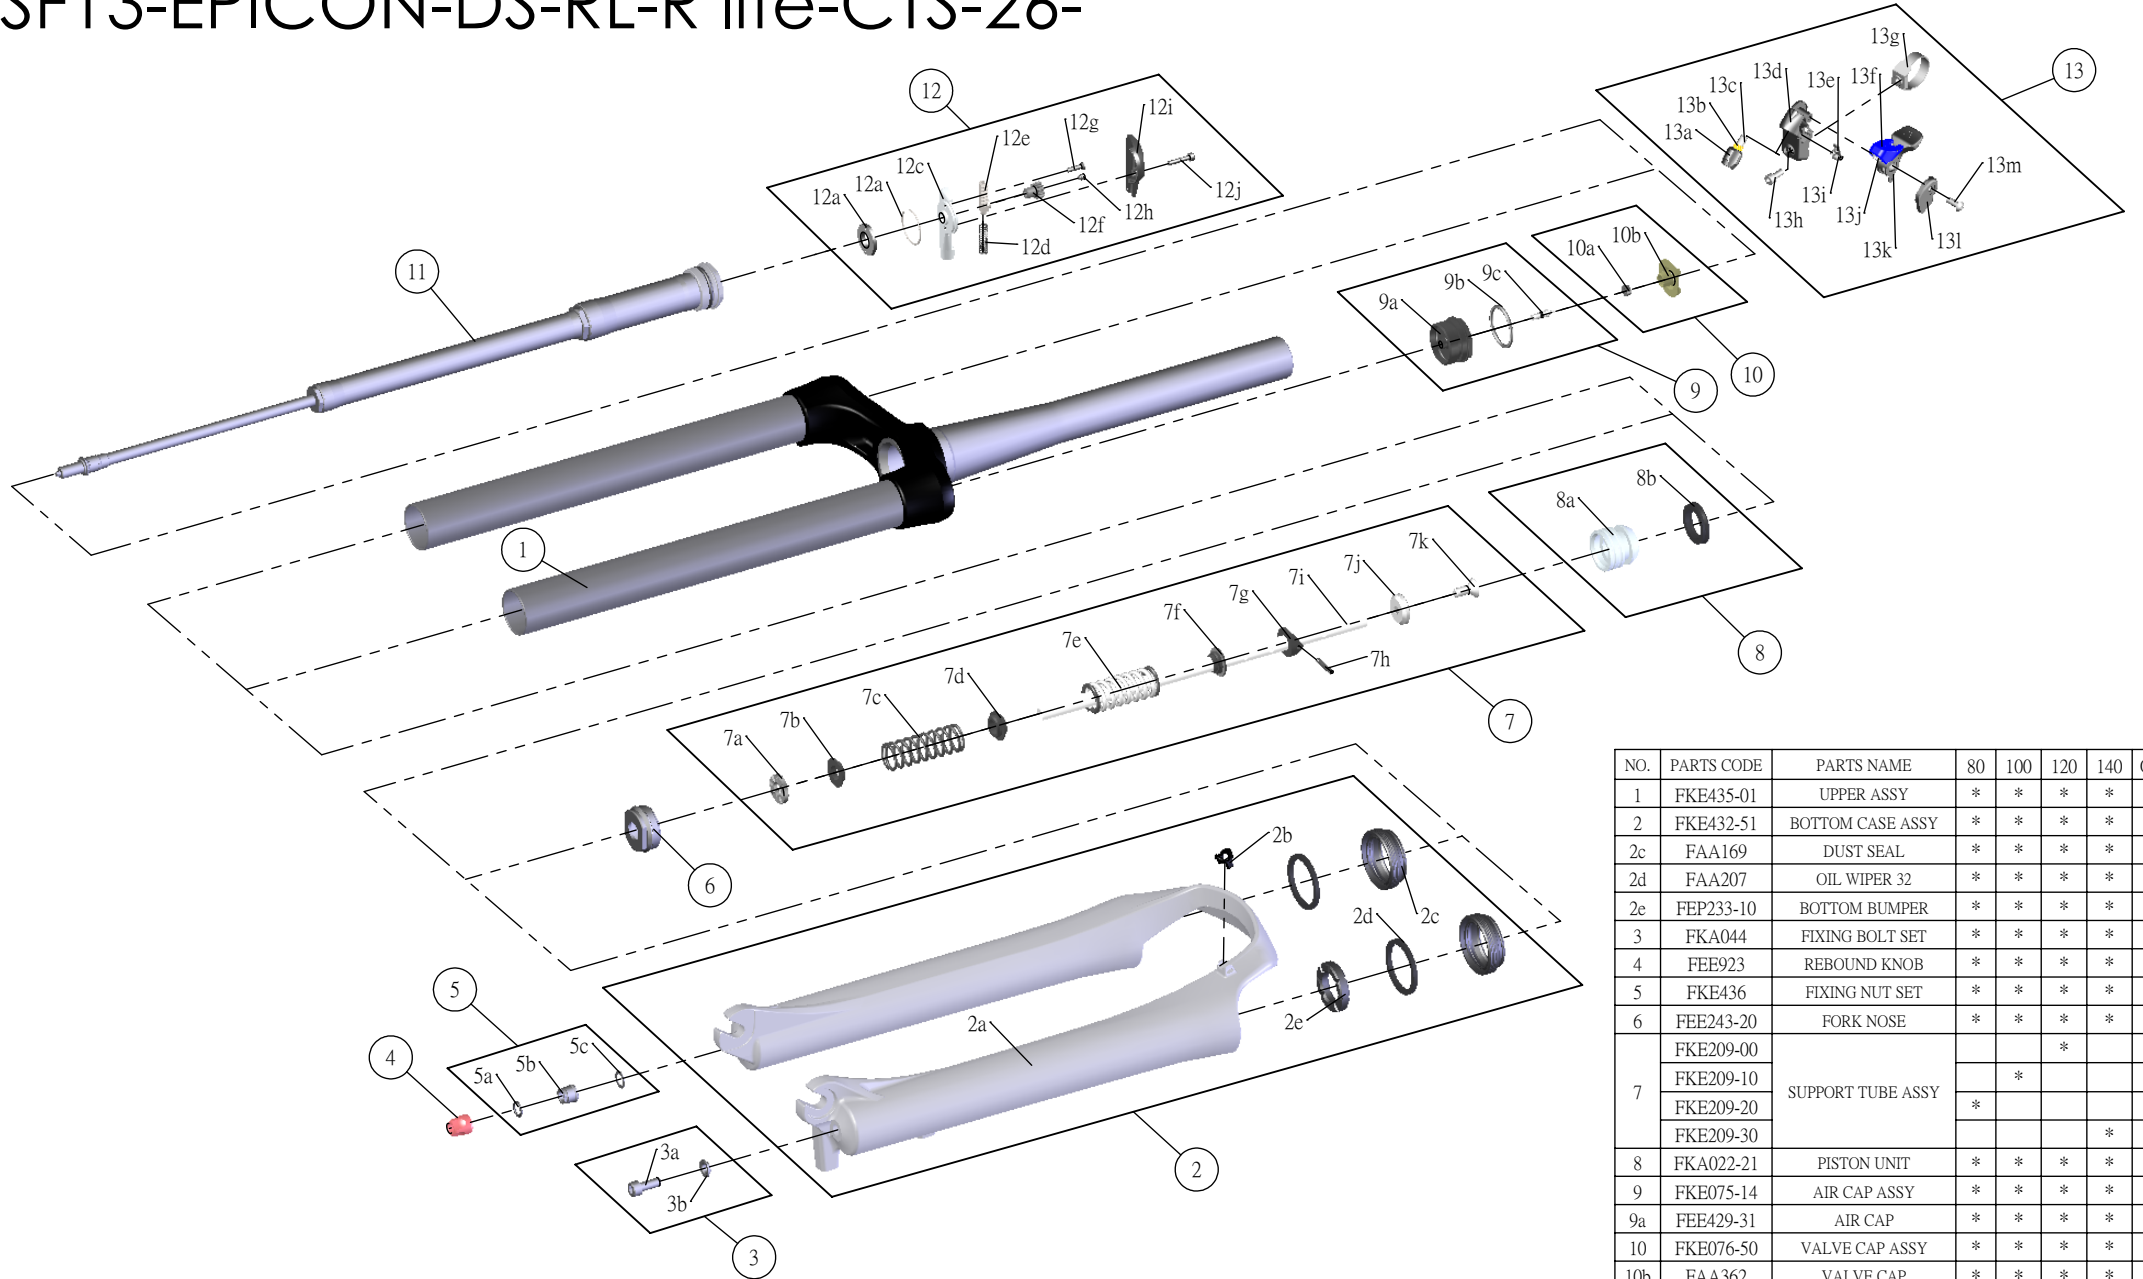

SUNTOUR

SF13-EPICON-DS-RL-R lite-CTS-26-

Date	2013.07.15	Version	1
Amended			

NO.	PARTS CODE	PARTS NAME	80	100	120	140	QT
1	FKE435-01	UPPER ASSY	*	*	*	*	1
2	FKE432-51	BOTTOM CASE ASSY	*	*	*	*	1
2c	FAA169	DUST SEAL	*	*	*	*	2
2d	FAA207	OIL WIPER 32	*	*	*	*	2
2e	FEP233-10	BOTTOM BUMPER	*	*	*	*	1
3	FKA044	FIXING BOLT SET	*	*	*	*	1
4	FEE923	REBOUND KNOB	*	*	*	*	1
5	FKE436	FIXING NUT SET	*	*	*	*	1
6	FEE243-20	FORK NOSE	*	*	*	*	1
7	FKE209-00	SUPPORT TUBE ASSY			*		1
	FKE209-10			*		1	
	FKE209-20		*			1	
	FKE209-30				*	1	
8	FKA022-21	PISTON UNIT	*	*	*	*	1
9	FKE075-14	AIR CAP ASSY	*	*	*	*	1
9a	FEE429-31	AIR CAP	*	*	*	*	1
10	FKE076-50	VALVE CAP ASSY	*	*	*	*	1
10b	FAA362	VALVE CAP	*	*	*	*	1
11	FUN063-10	RLR UNIT	*	*	*	*	1
12	FKE112-01	REMOTE LOCK ASSY	*	*	*	*	1
12i	FEE588-02	REMOTE COVER	*	*	*	*	1
13	SL9SC-RLO	REMOTE LEVER ASSY	*	*	*	*	1