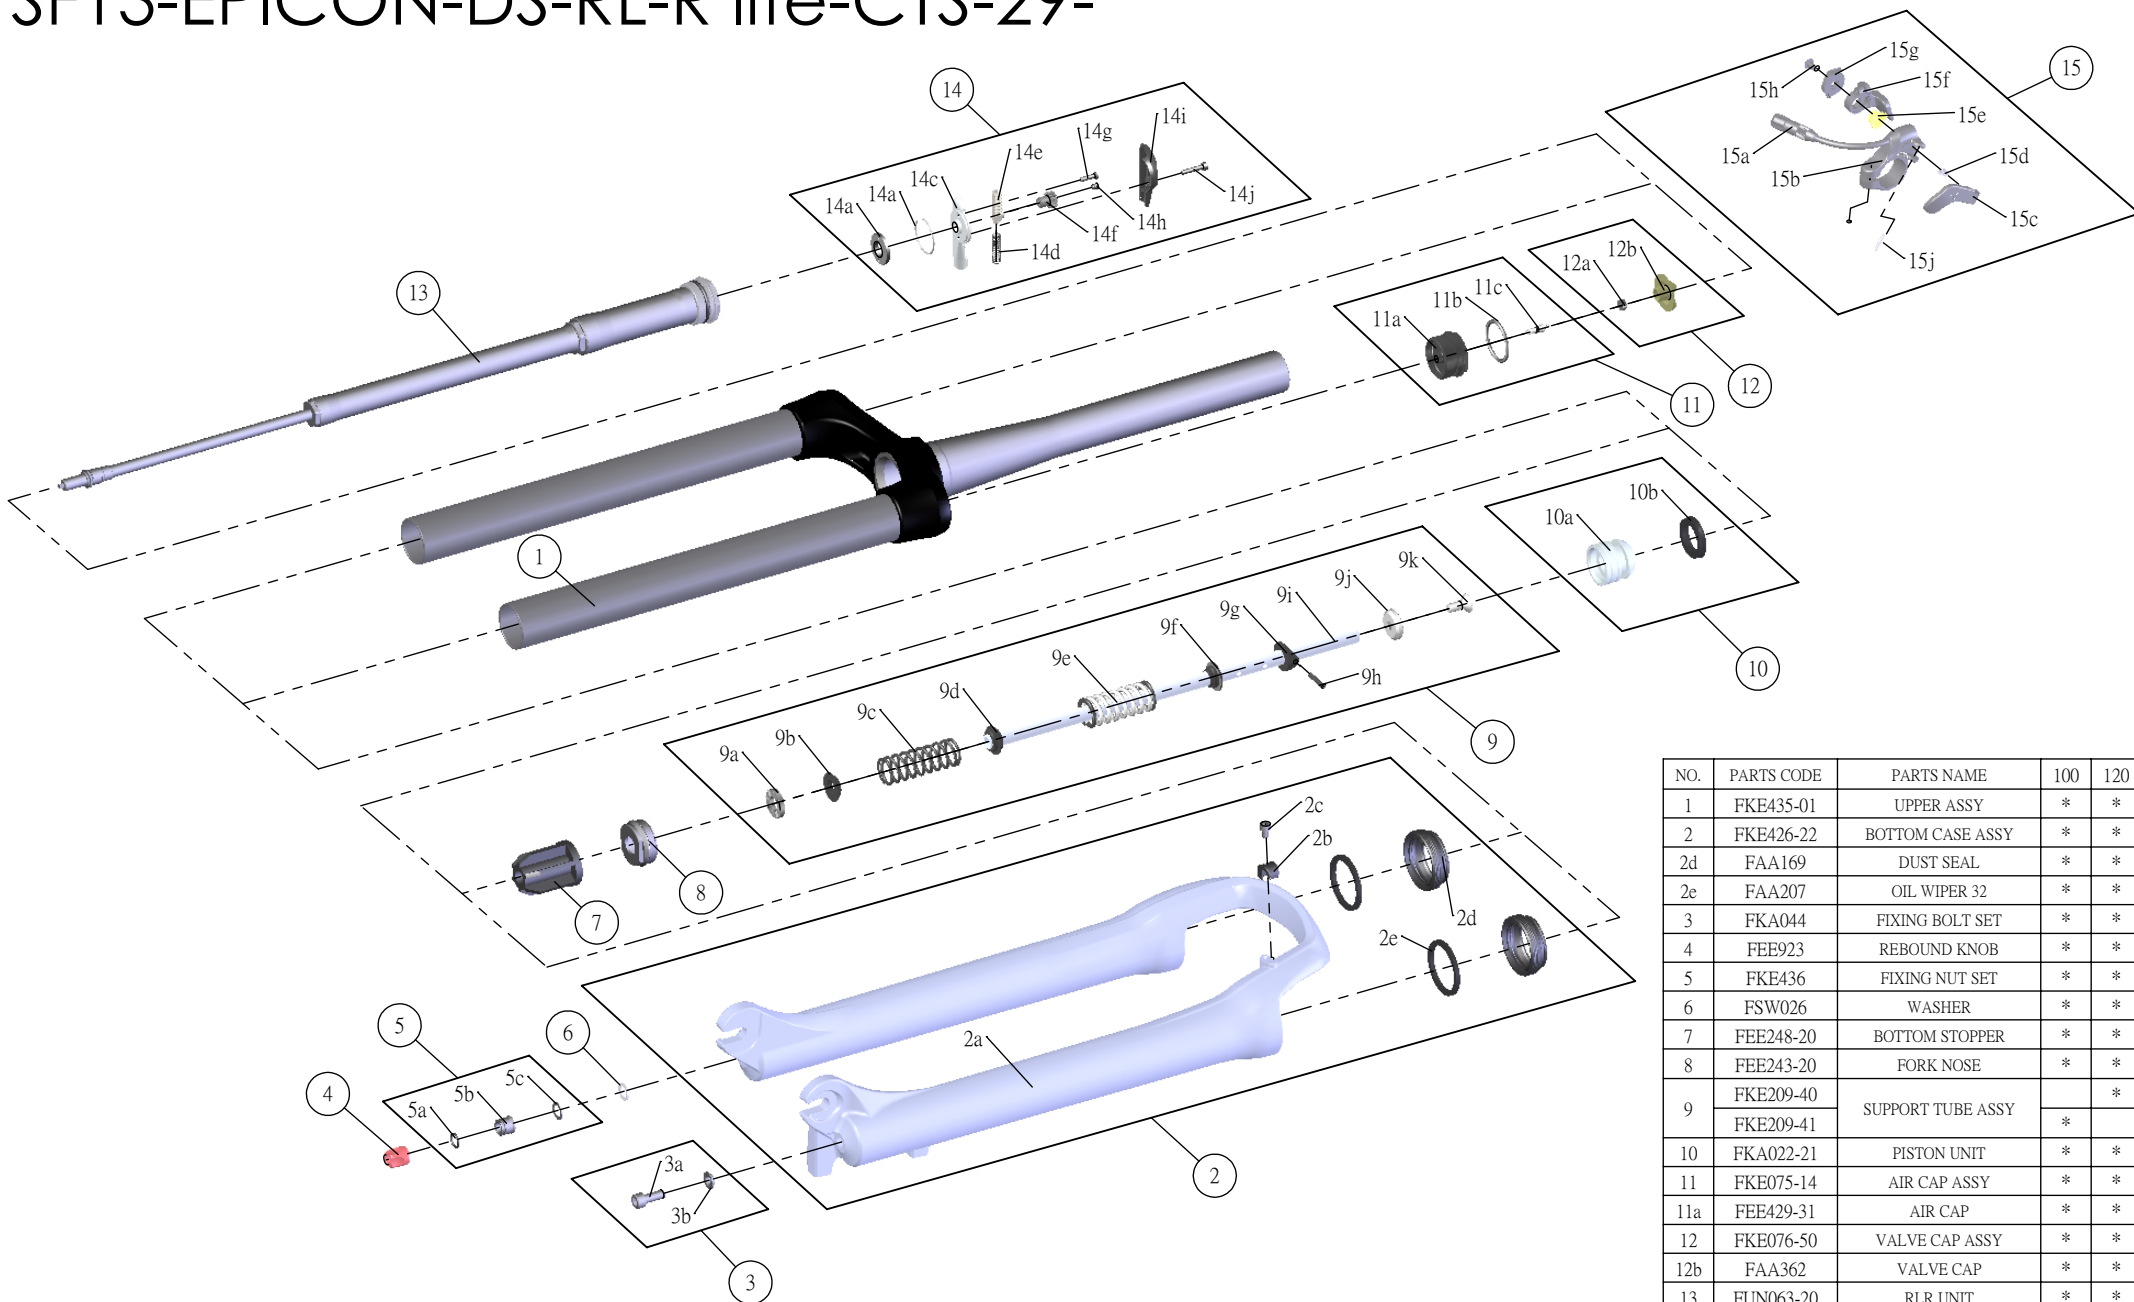

# SUNTOUR

## SF13-EPICON-DS-RL-R lite-CTS-29-

Date	2013.07.15	Version	1
Amended			

NO.	PARTS CODE	PARTS NAME	100	120	QT
1	FKE435-01	UPPER ASSY	*	*	1
2	FKE426-22	BOTTOM CASE ASSY	*	*	1
2d	FAA169	DUST SEAL	*	*	2
2e	FAA207	OIL WIPER 32	*	*	2
3	FKA044	FIXING BOLT SET	*	*	1
4	FEE923	REBOUND KNOB	*	*	1
5	FKE436	FIXING NUT SET	*	*	1
6	FSW026	WASHER	*	*	1
7	FEE248-20	BOTTOM STOPPER	*	*	1
8	FEE243-20	FORK NOSE	*	*	1
9	FKE209-40	SUPPORT TUBE ASSY		*	1
	FKE209-41		*		1
10	FKA022-21	PISTON UNIT	*	*	1
11	FKE075-14	AIR CAP ASSY	*	*	1
11a	FEE429-31	AIR CAP	*	*	1
12	FKE076-50	VALVE CAP ASSY	*	*	1
12b	FAA362	VALVE CAP	*	*	1
13	FUN063-20	RLR UNIT	*	*	1
14	FKE112-01	REMOTE LOCK ASSY	*	*	1
14i	FEE588-02	REMOTE COVER	*	*	1
15	SL12SC-RLO	REMOTE LEVER ASSY	*	*	1