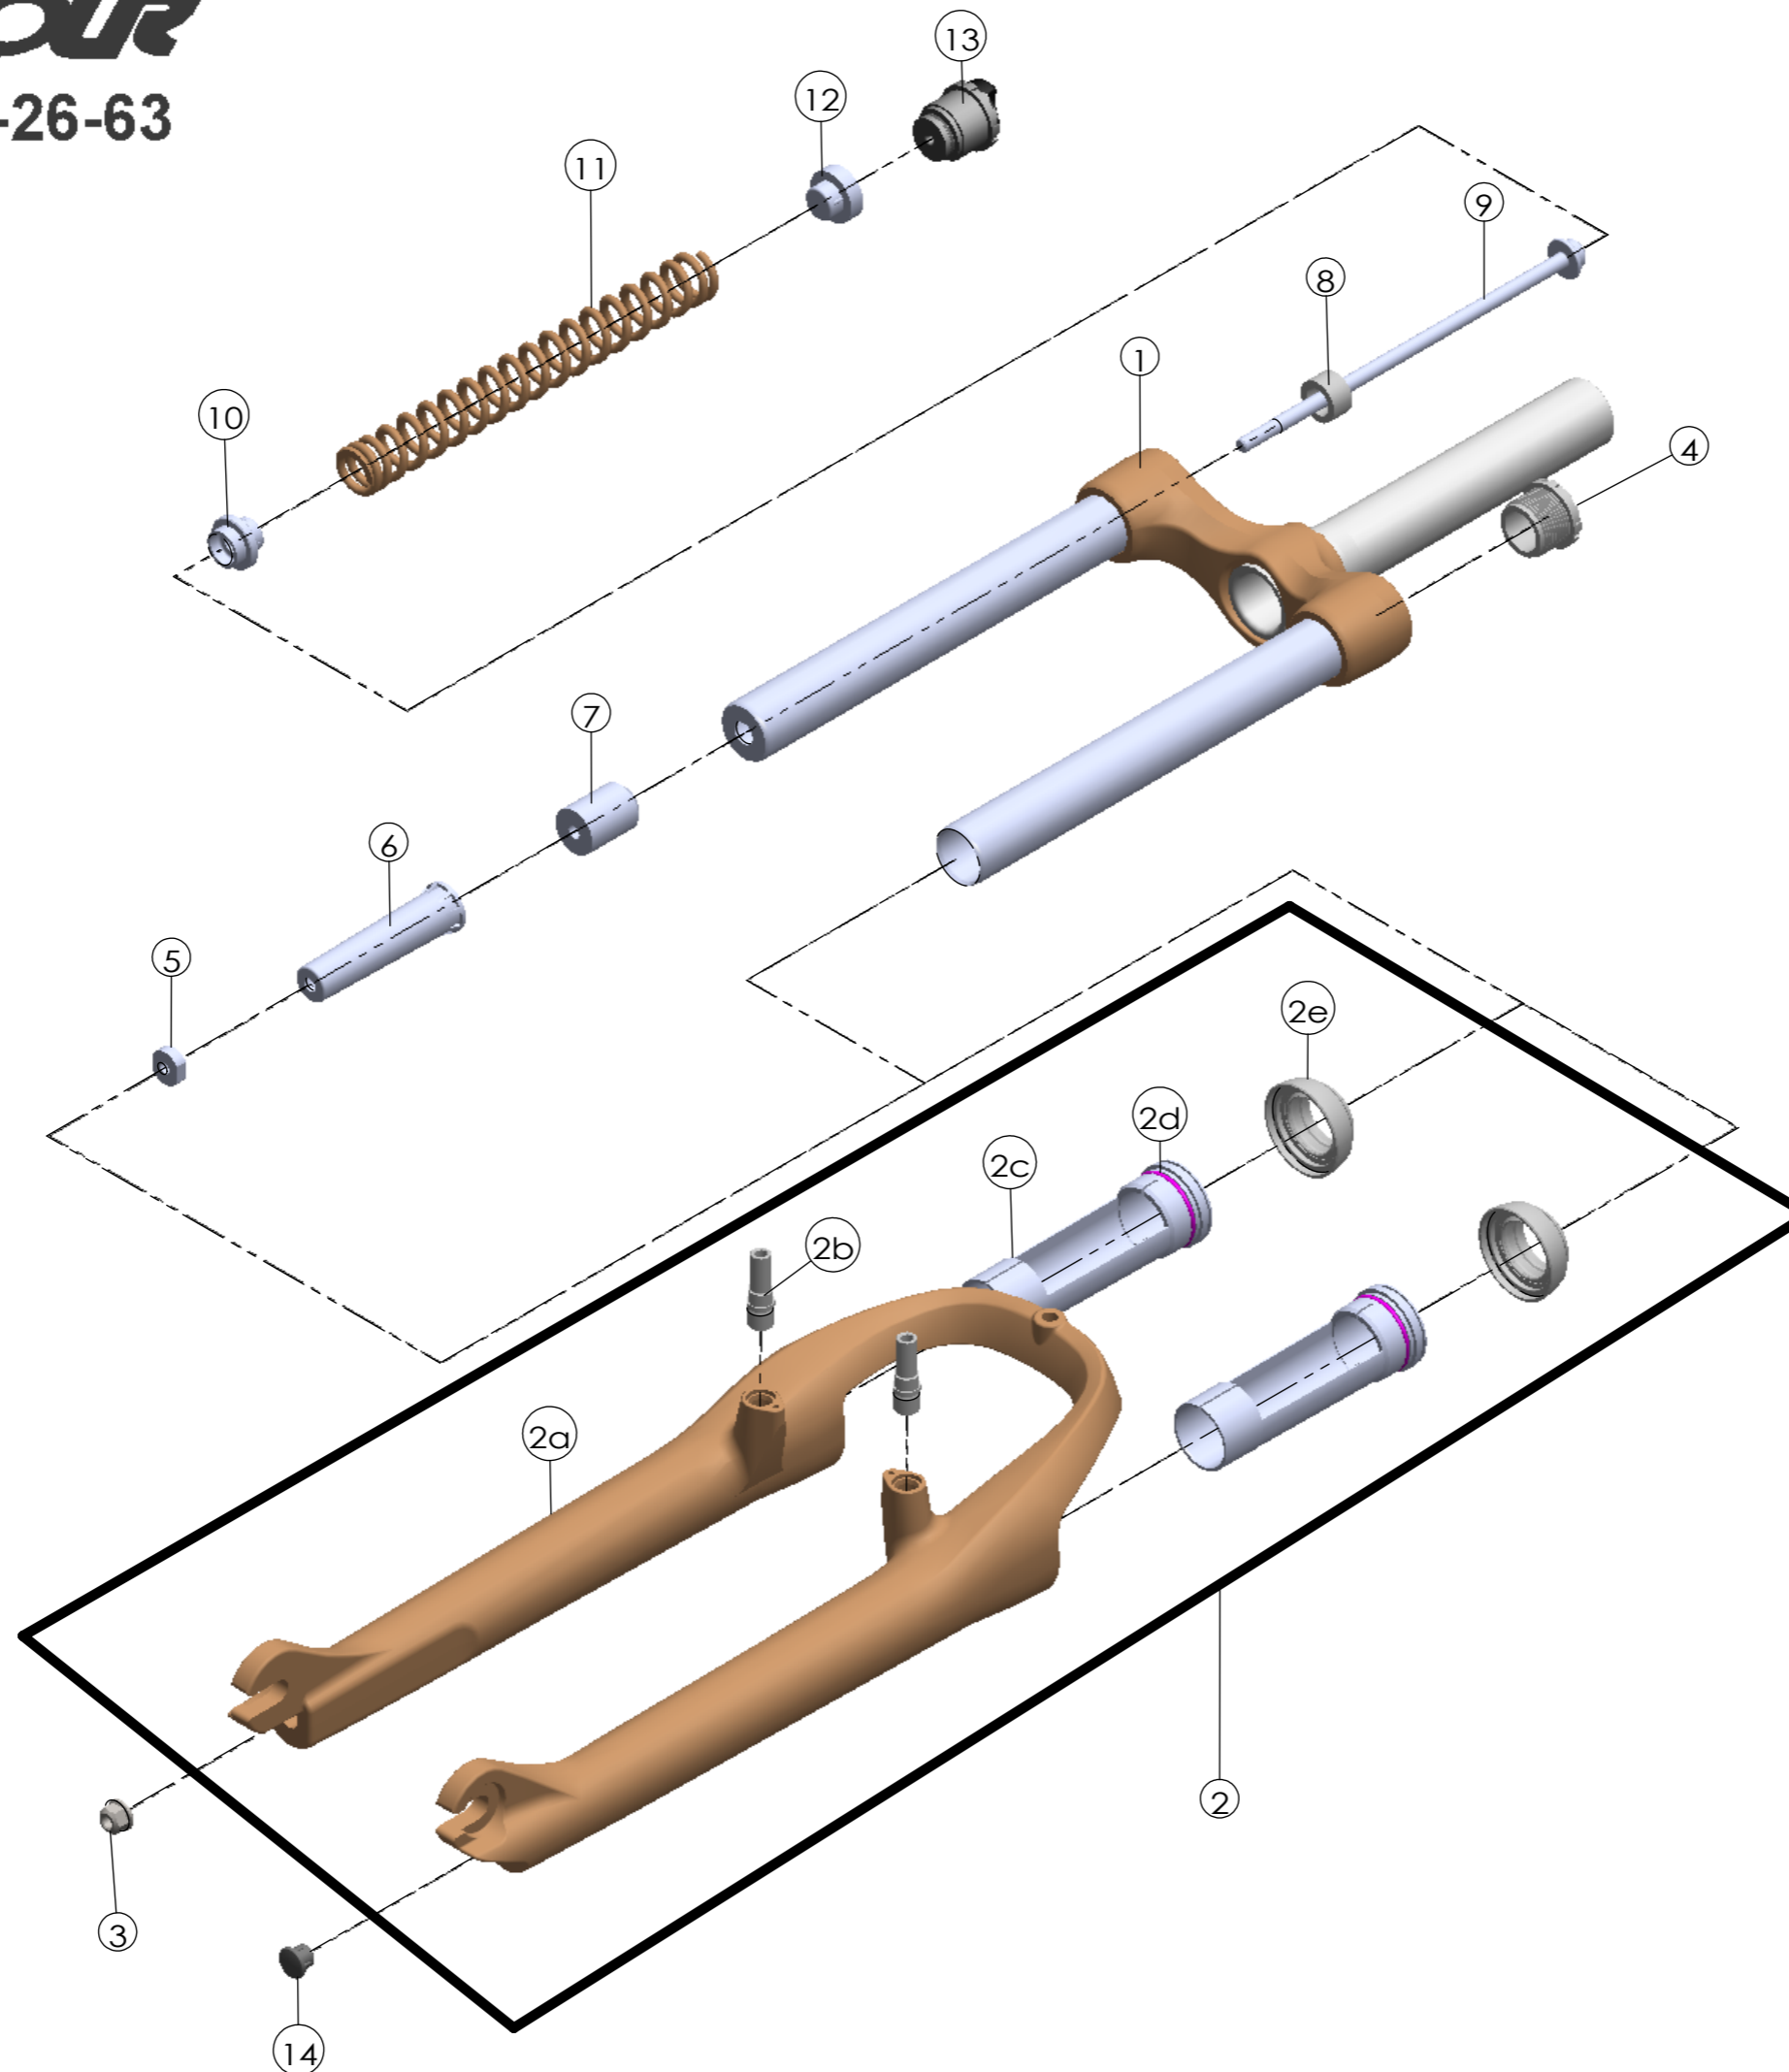

Date	2012.4.21	Version	1
Amended			

NO.	PART NAME	PART CODE	QTY.
1	UPPER ASSY	FKZ012-02	1
2	BOTTOM CASE ASSY	FKZ014-10	1
2a	BOTTOM CASE	FPB342	1
2b	CANTI BOSS	FSB241-16	2
2c	SLIDER SLEEVE	FEE475	2
2d	DUST SEAL	FAA188	2
2e	DUST BOOTS	FAA123	2
3	FIXING NUT	FSN023	1
4	CAP	FEE675	1
5	NUT PLATE	FSN025	1
6	BOTTOM STOPPER	FEE451	1
7	DAMPER	FEP065-01	1
8	REBOUND RUBBER	FEP066	1
9	FIXING BOLT	FSB157-00	1
10	SPRING GUIDE LOWER	FEE385-40	1
11	MAIN SPRING	FEP681	1
12	SPRING GUIDE UPPER	FEE196-20	1
13	CONTROL ADJUST SYSTEM	FKE007-11	1
14	BOTTOM CASE	FEE795	1