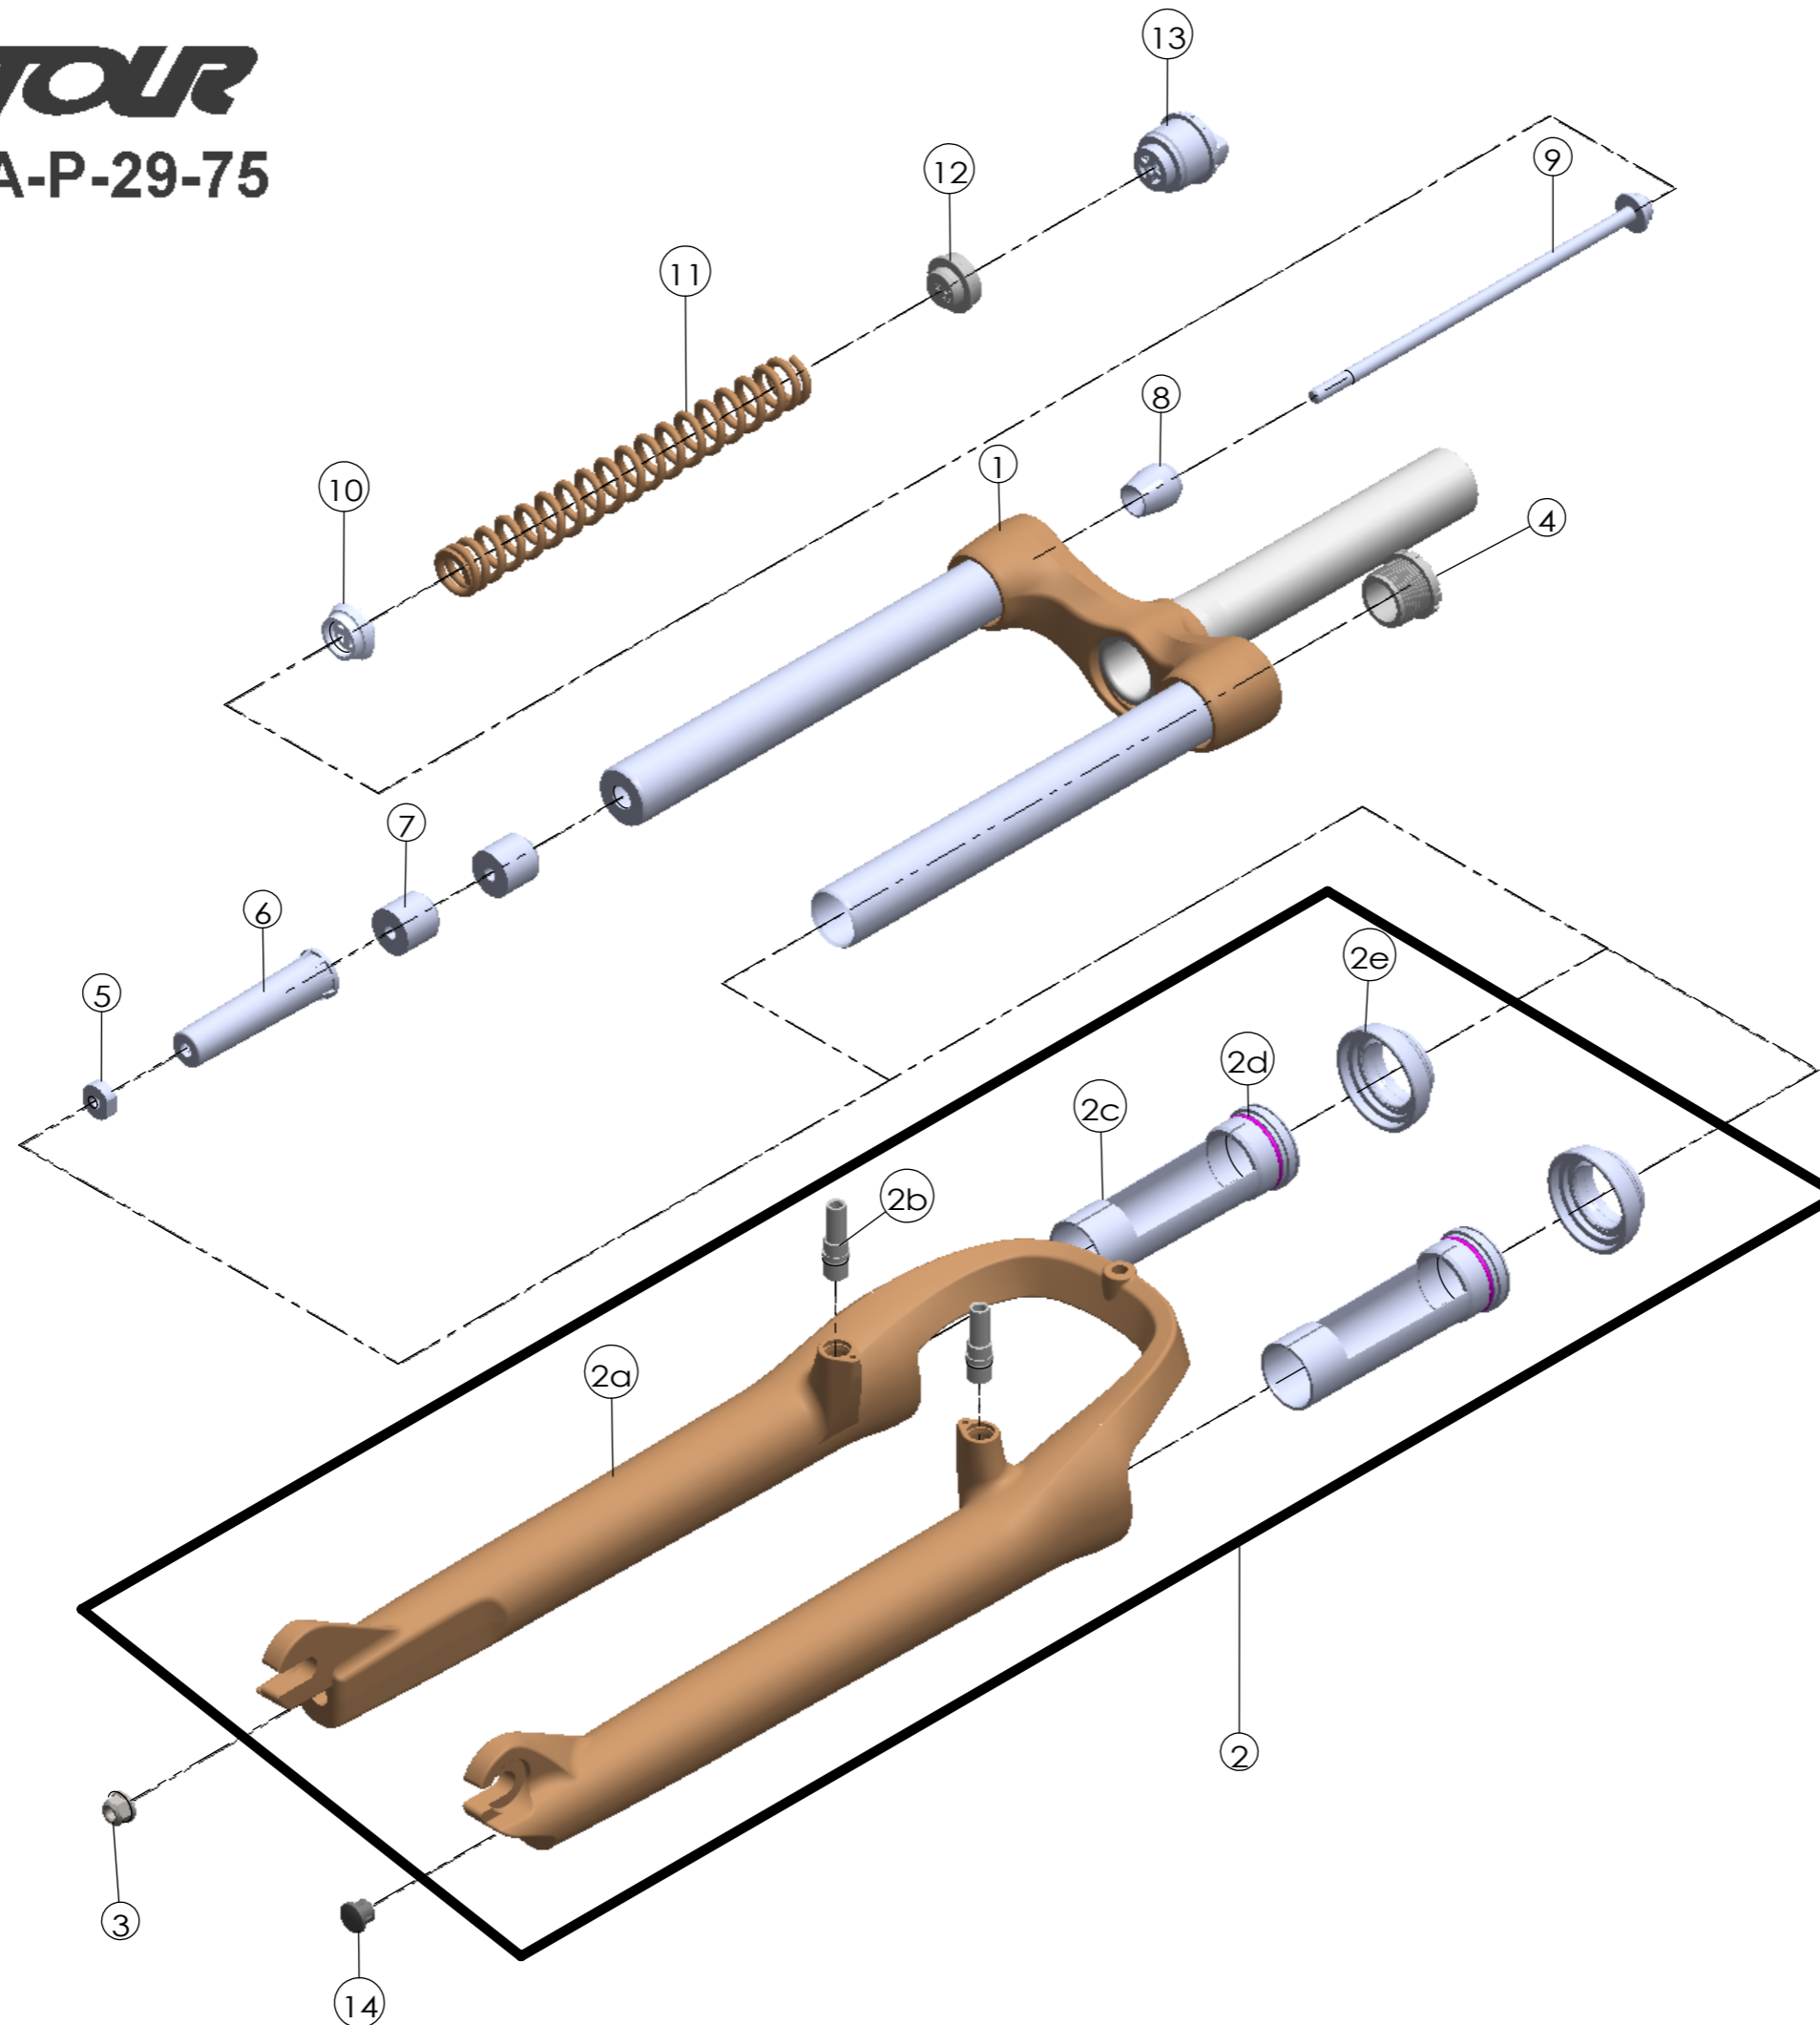

SUNTOUR

SF13-M3020-A-P-29-75

Date	2012.4.23	Version	1
Amended			

NO.	PART NAME	PART CODE	QTY.
1	UPPER ASSY	FKZ016-01	1
2	BOTTOM CASE ASSY	FKZ017-10	1
2a	BOTTOM CASE	FPB344	1
2b	CANTI BOSS	FSB241-16	2
2c	SLIDER SLEEVE	FEE789	2
2d	DUST SEAL	FAA192	2
2e	DUST BOOTS	FAA129	2
3	FIXING NUT	FSN023	1
4	CAP	FEE675-10	1
5	NUT PLATE	FSN025	1
6	BOTTOM STOPPER	FEE451	1
7	DAMPER	FEP065-02	2
8	REBOUND RUBBER	FEP086-10	1
9	FIXING NUT	FSB159-07	1
10	SPRING GUIDE	FEE468-10	1
11	MAIN SPRING	FEP623	1
12	SPRING GUIDE	FEE467-10	1
13	ADJUST SYSTEM	FKE008-11	1
14	BOTTOM CASE	FEE795	1