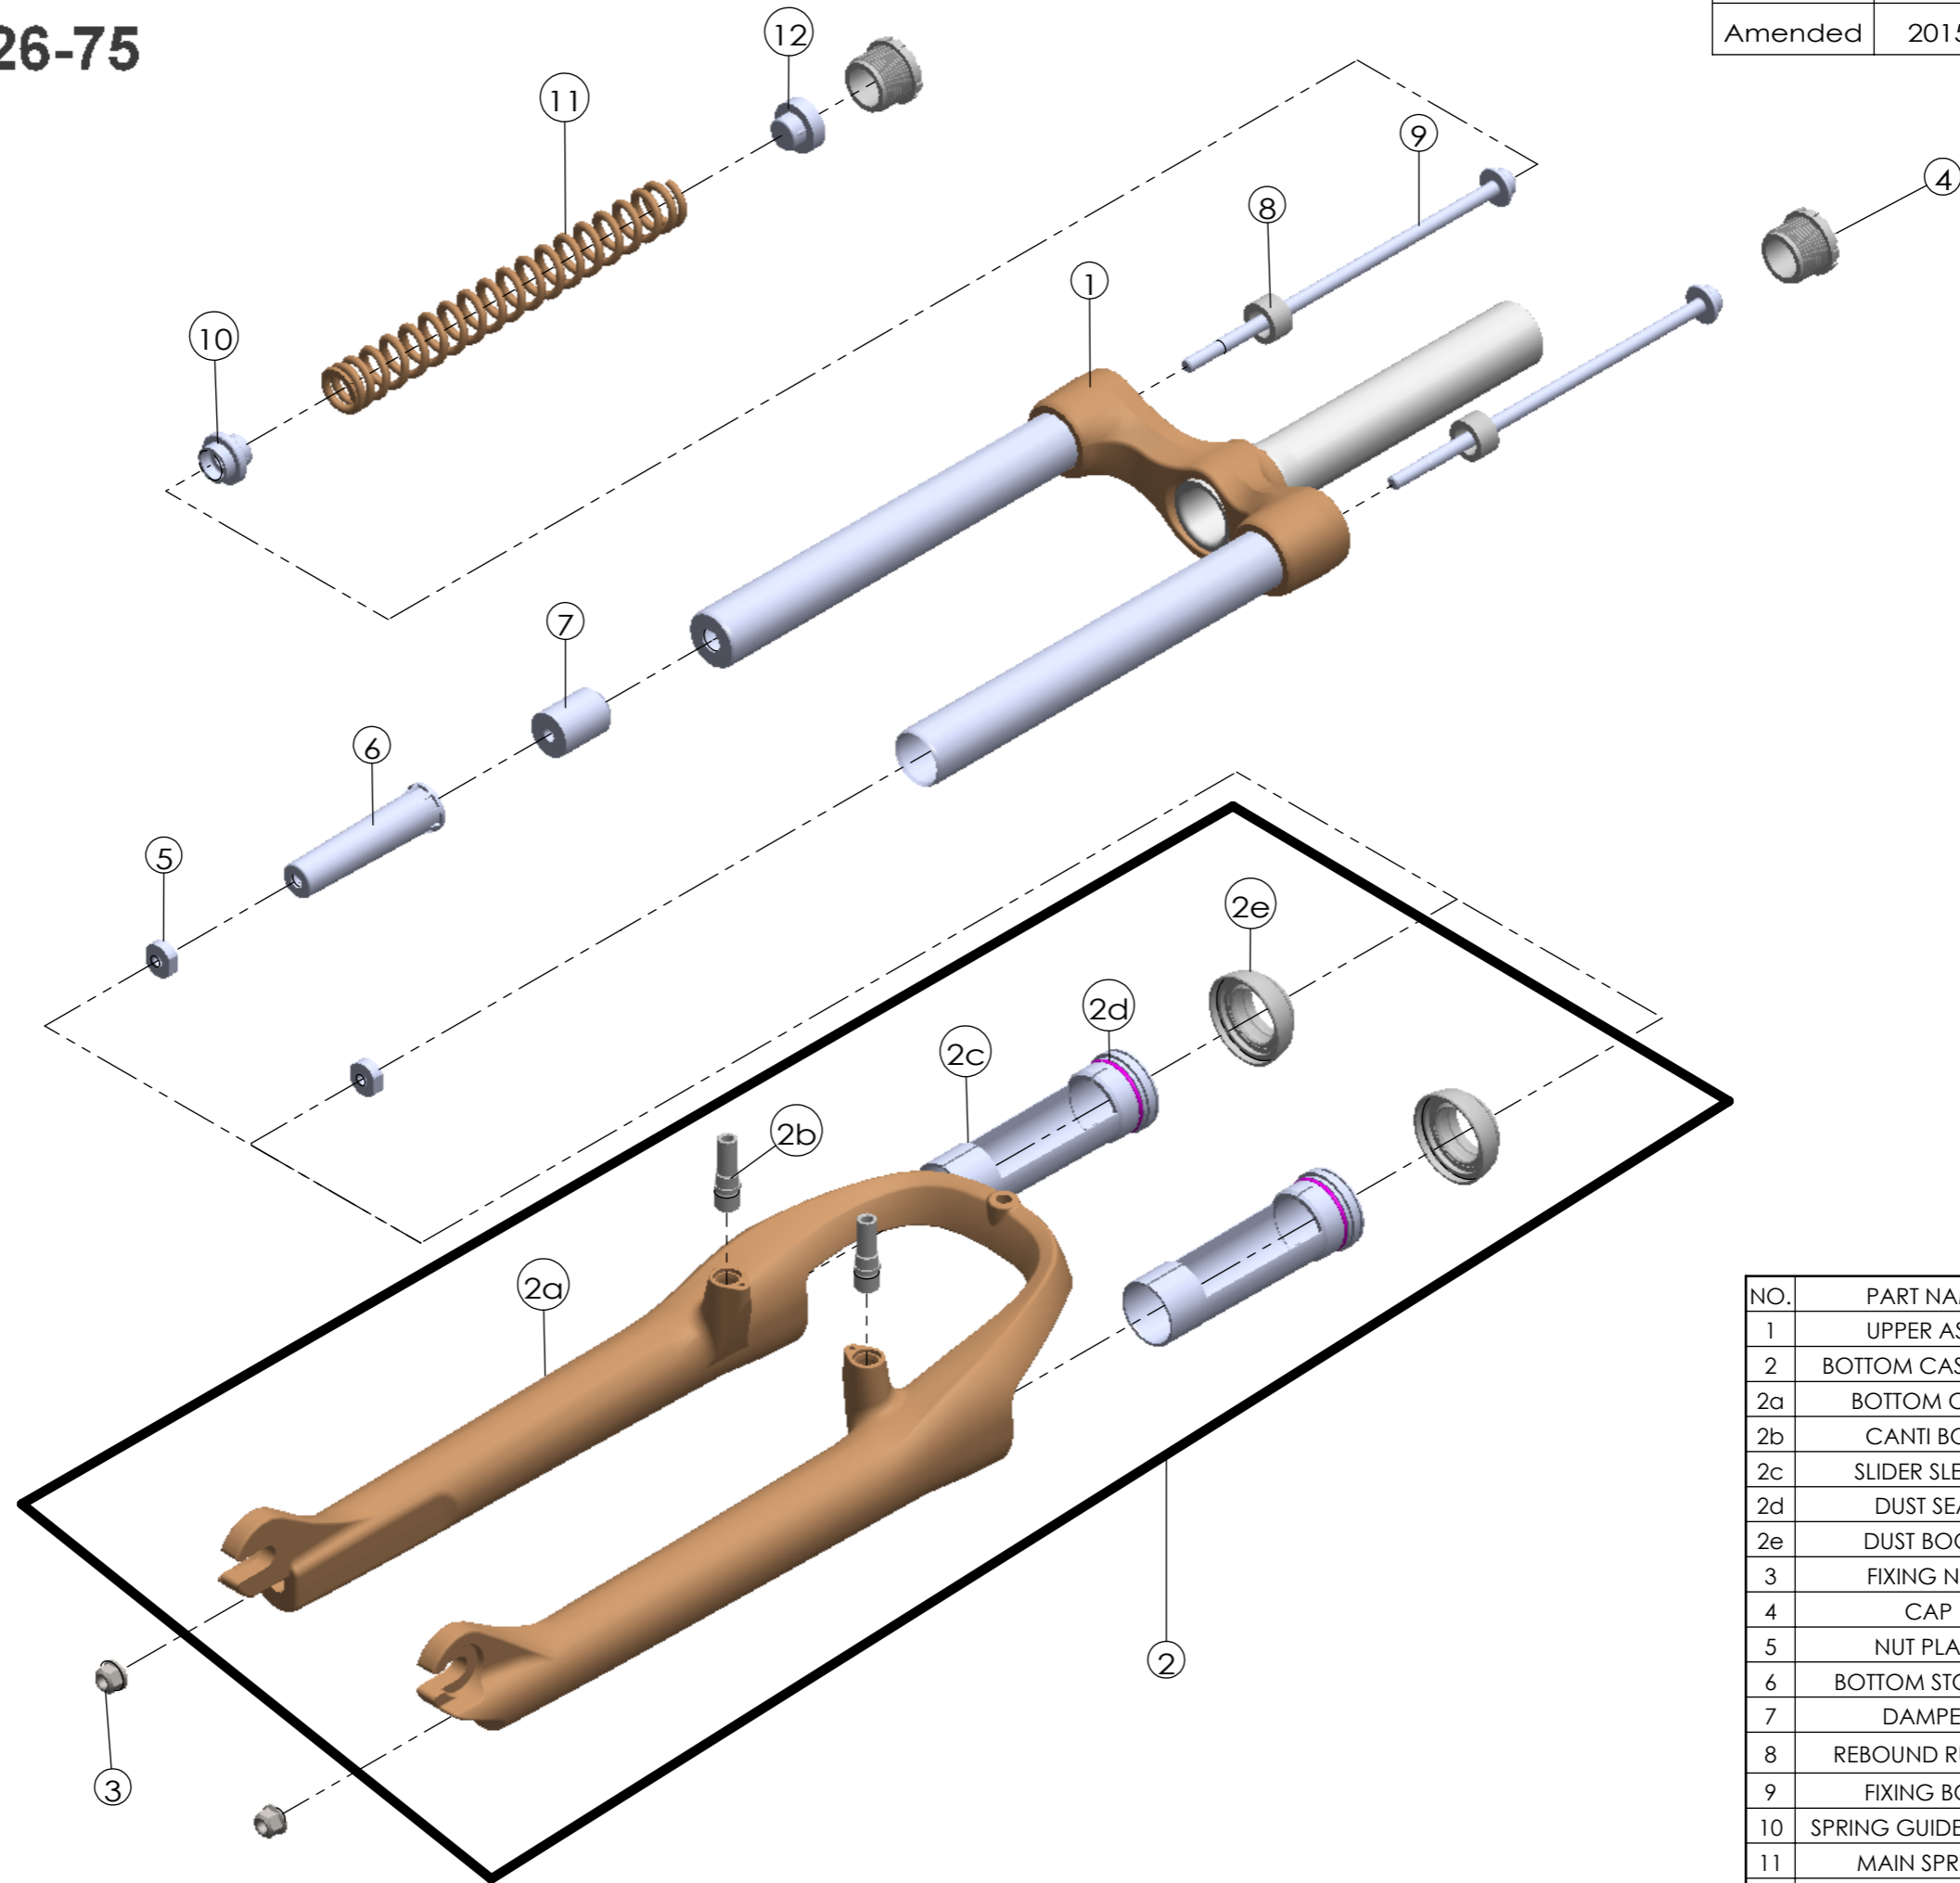

Date	2012.4.21	Version	2
Amended	2015.5.13		

NO.	PART NAME	PART CODE	QTY.
1	UPPER ASSY	FKZ012-02	1
2	BOTTOM CASE ASSY	FKZ014-10	1
2a	BOTTOM CASE	FPB342	1
2b	CANTI BOSS	FSB241-16	2
2c	SLIDER SLEEVE	FEE475	2
2d	DUST SEAL	FAA188	2
2e	DUST BOOTS	FAA123	2
3	FIXING NUT	FSN023	2
4	CAP	FEE675	2
5	NUT PLATE	FSN025	2
6	BOTTOM STOPPER	FEE451	1
7	DAMPER	FEP065-01	1
8	REBOUND RUBBER	FEP066	2
9	FIXING BOLT	FSB159-06	2
10	SPRING GUIDE LOWER	FEE385-40	1
11	MAIN SPRING	FEP680	1
12	SPRING GUIDE UPPER	FEE196-20	1