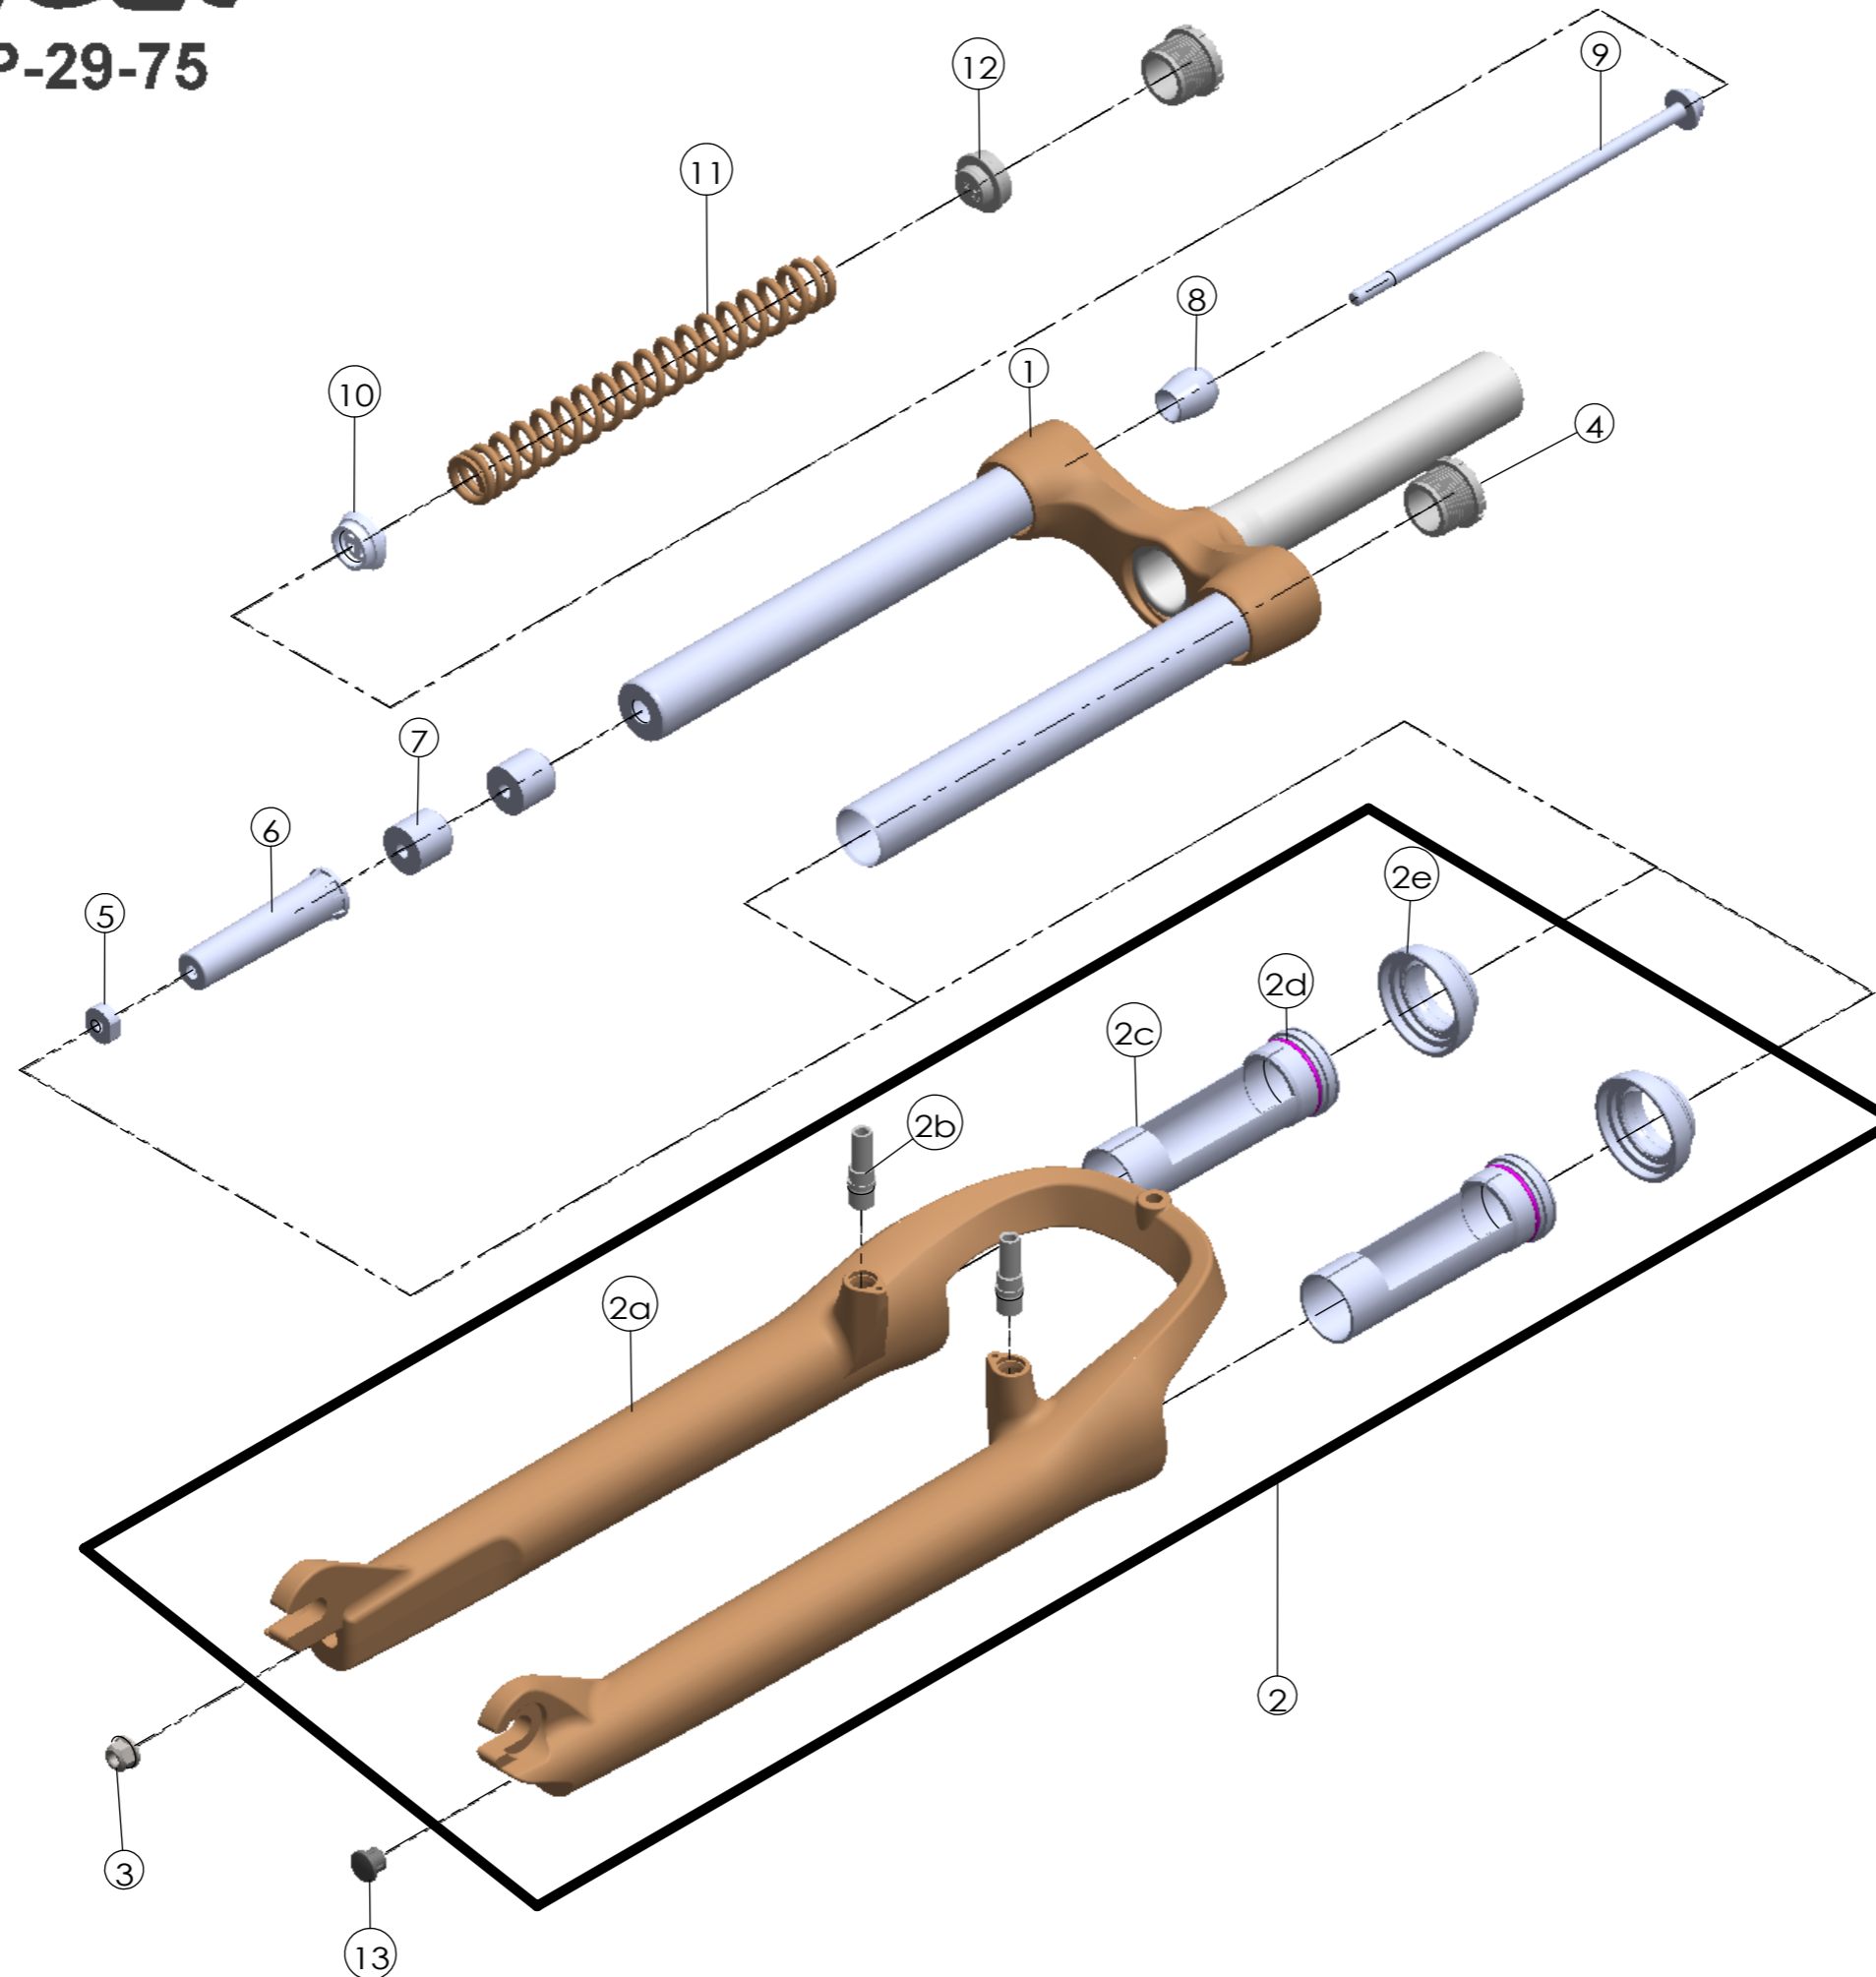

Date	2012.4.23	Version	1
Amended			

NO.	PART NAME	PART CODE	QTY.
1	UPPER ASSY	FKZ016-01	1
2	BOTTOM CASE ASSY	FKZ017-10	1
2a	BOTTOM CASE	FPB344	1
2b	CANTI BOSS	FSB241-16	2
2c	SLIDER SLEEVE	FEE789	2
2d	DUST SEAL	FAA192	2
2e	DUST BOOTS	FAA129	2
3	FIXING NUT	FSN023	1
4	CAP	FEE675-10	2
5	NUT PLATE	FSN025	1
6	BOTTOM STOPPER	FEE451	1
7	DAMPER	FEP065-02	2
8	REBOUND RUBBER	FEP086-10	1
9	FIXING NUT	FSB159-07	1
10	SPRING GUIDE	FEE468-10	1
11	MAIN SPRING	FEP623	1
12	SPRING GUIDE	FEE467-10	1
13	BOTTOM CASE	FEE795	1