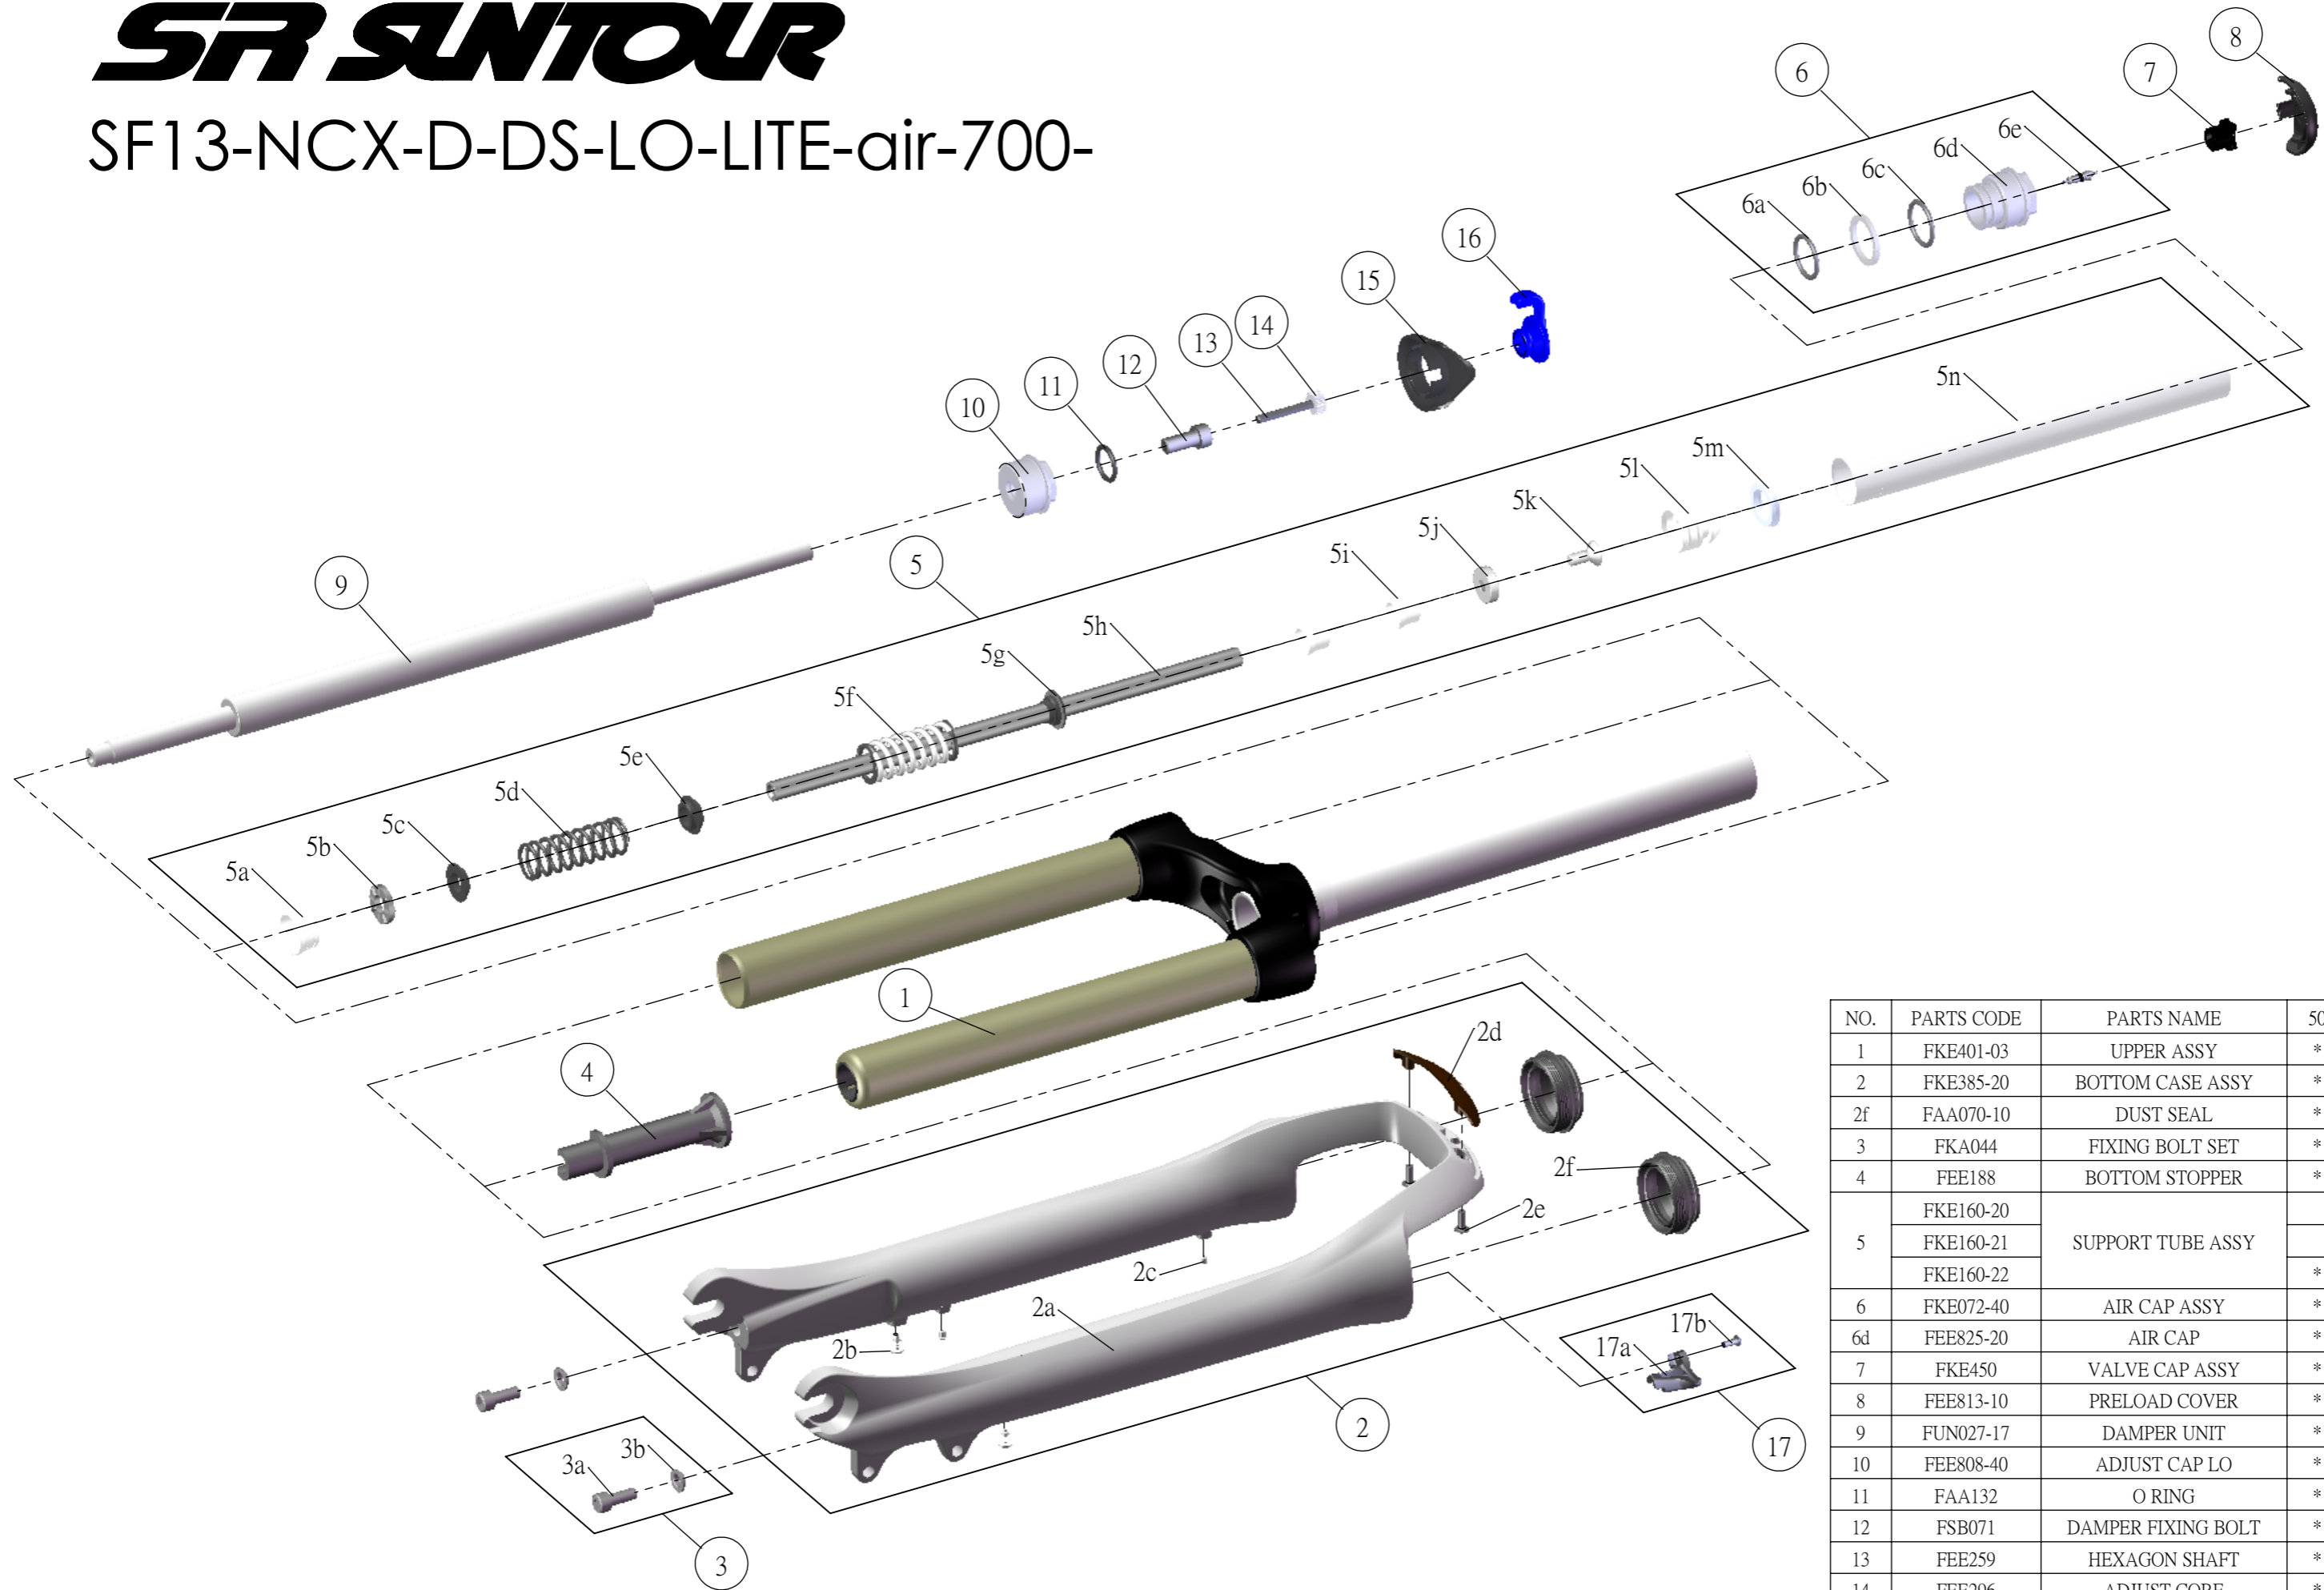

SUNTOUR

SF13-NCX-D-DS-LO-LITE-air-700-

NO.	PARTS CODE	PARTS NAME	50	63	75	QT
1	FKE401-03	UPPER ASSY	*	*	*	1
2	FKE385-20	BOTTOM CASE ASSY	*	*	*	1
2f	FAA070-10	DUST SEAL	*	*	*	2
3	FKA044	FIXING BOLT SET	*	*	*	2
4	FEE188	BOTTOM STOPPER	*	*	*	1
5	FKE160-20	SUPPORT TUBE ASSY			*	1
	FKE160-21			*	1	
	FKE160-22		*		1	
6	FKE072-40	AIR CAP ASSY	*	*	*	1
6d	FEE825-20	AIR CAP	*	*	*	1
7	FKE450	VALVE CAP ASSY	*	*	*	1
8	FEE813-10	PRELOAD COVER	*	*	*	1
9	FUN027-17	DAMPER UNIT	*	*	*	1
10	FEE808-40	ADJUST CAP LO	*	*	*	1
11	FAA132	O RING	*	*	*	1
12	FSB071	DAMPER FIXING BOLT	*	*	*	1
13	FEE259	HEXAGON SHAFT	*	*	*	1
14	FEE296	ADJUST CORE	*	*	*	1
15	FEE812-10	LO KNOB COVER	*	*	*	1
16	FEE809-10	ADJUST KNOB	*	*	*	1
17	FKA064	CABLE GUIDE SET	*	*	*	1