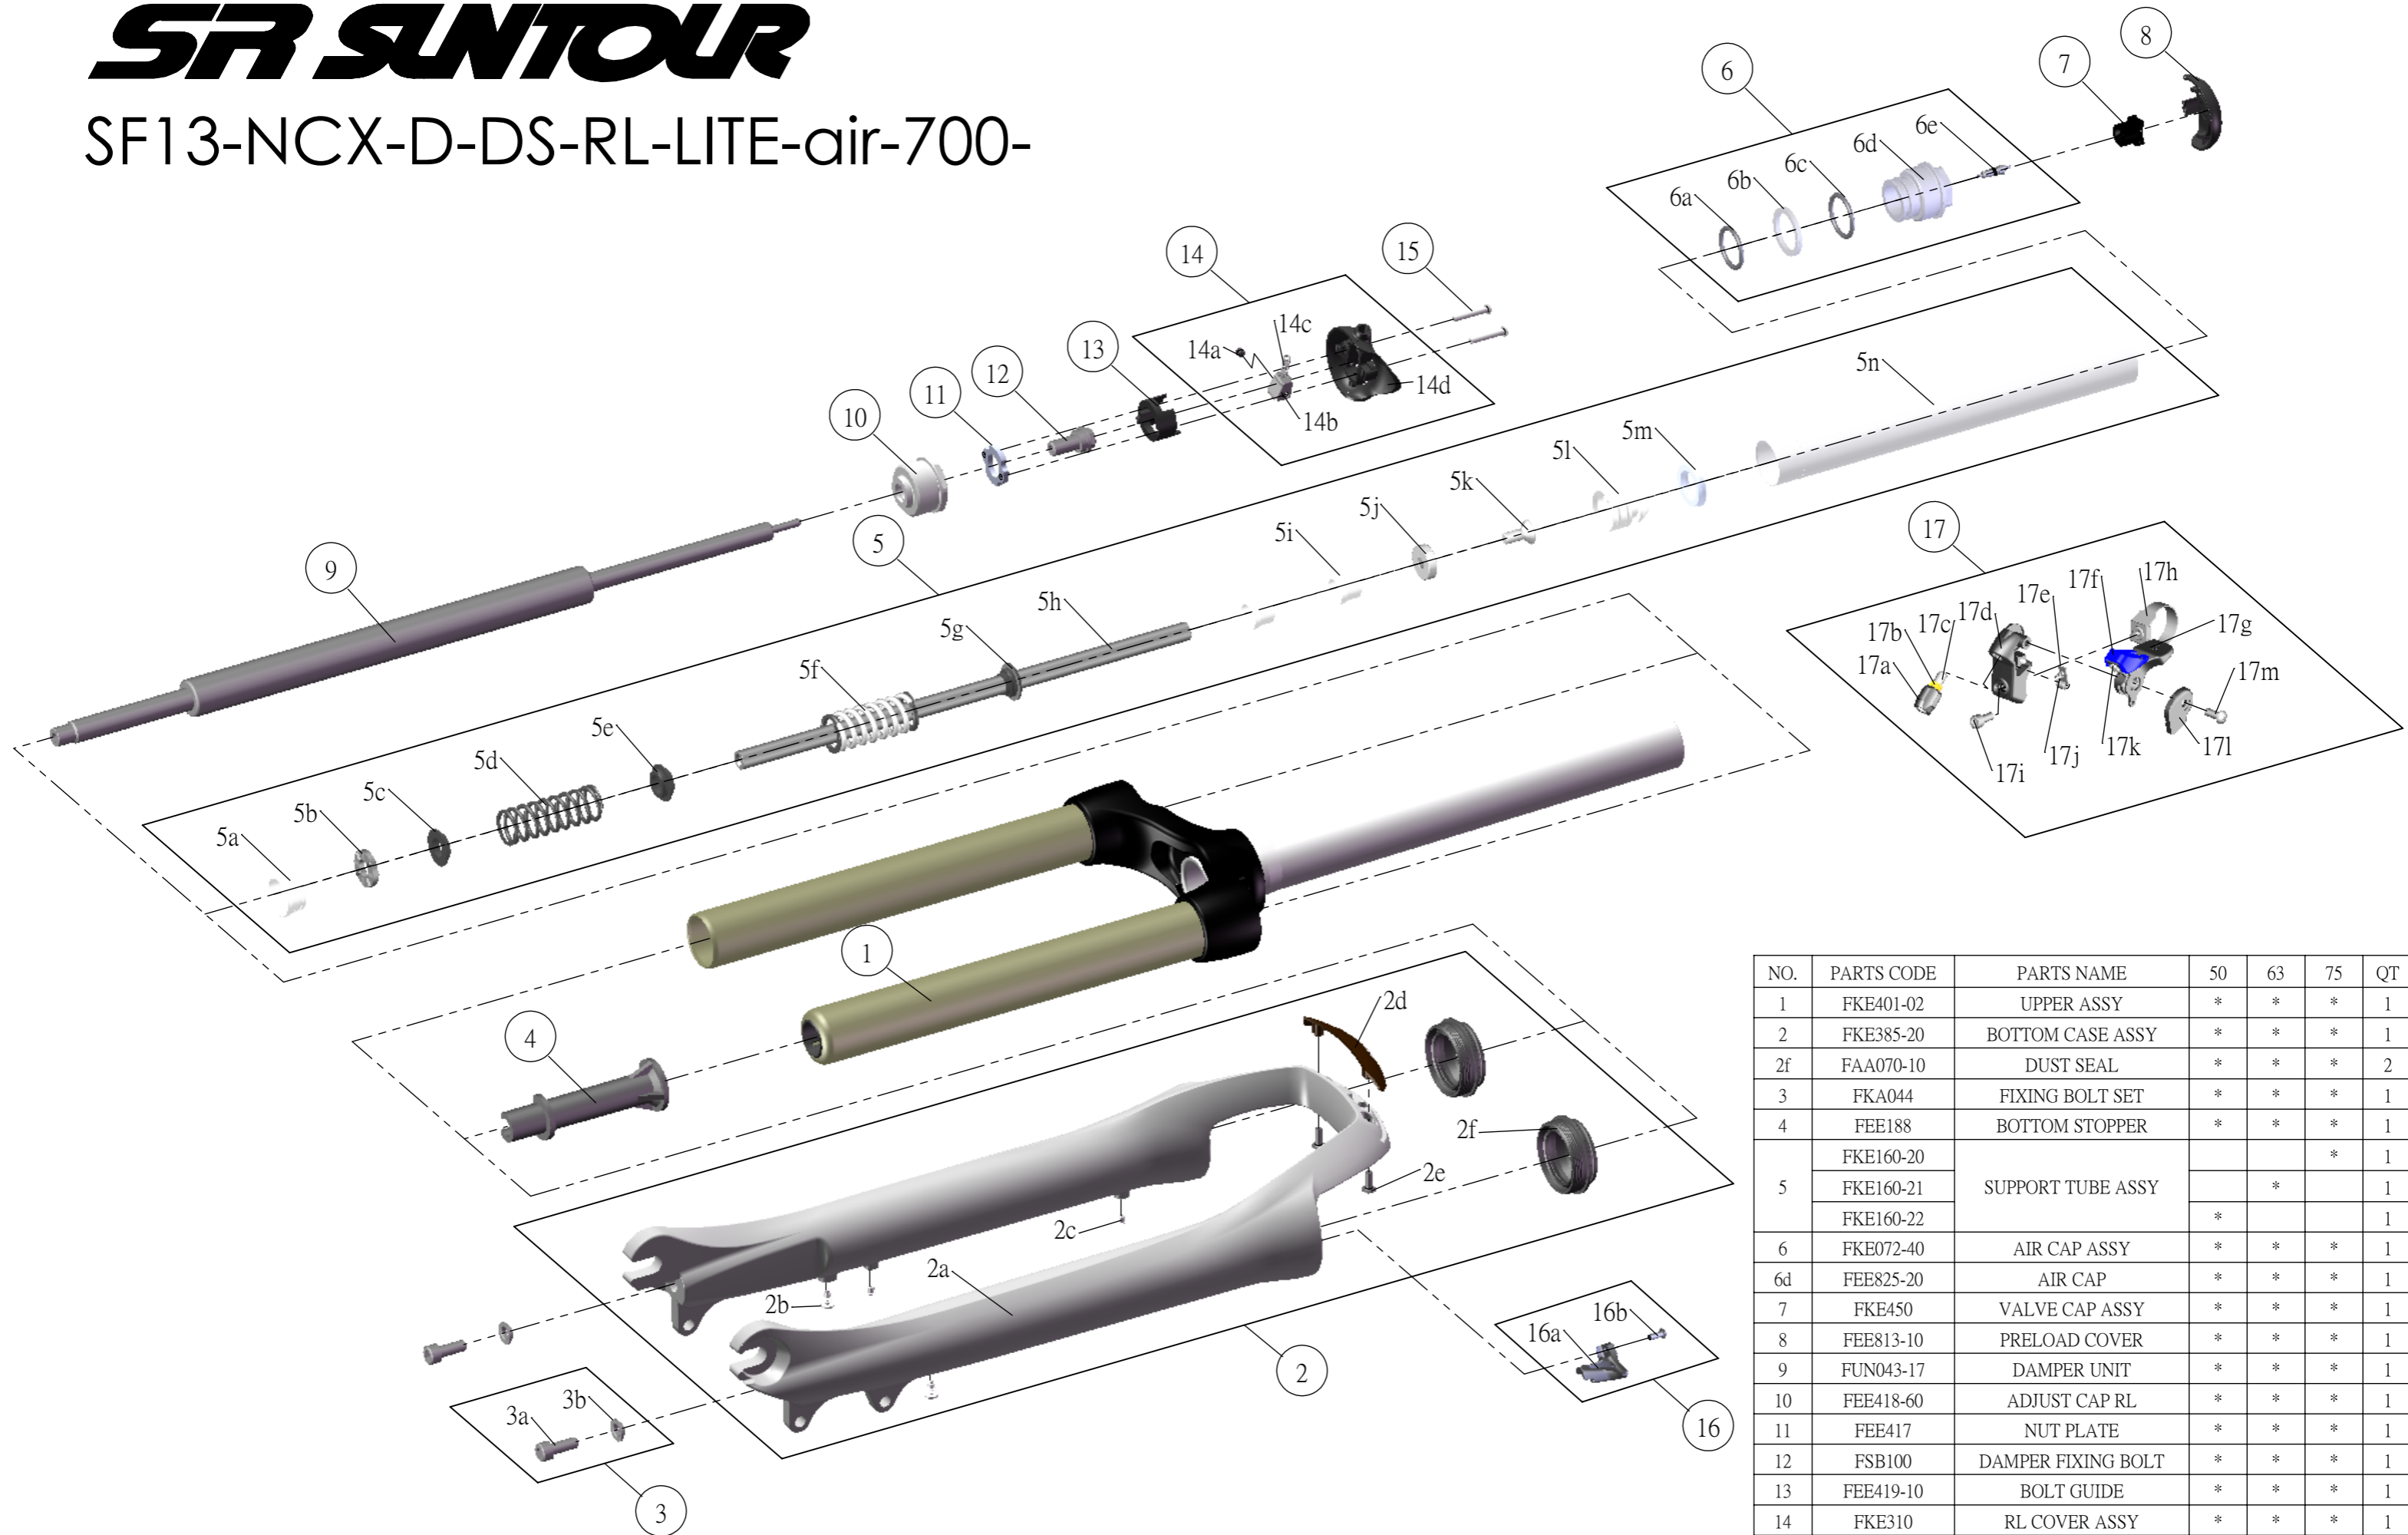

SF SUNTOUR

SF13-NCX-D-DS-RL-LITE-air-700-

NO.	PARTS CODE	PARTS NAME	50	63	75	QT
1	FKE401-02	UPPER ASSY	*	*	*	1
2	FKE385-20	BOTTOM CASE ASSY	*	*	*	1
2f	FAA070-10	DUST SEAL	*	*	*	2
3	FKA044	FIXING BOLT SET	*	*	*	1
4	FEE188	BOTTOM STOPPER	*	*	*	1
5	FKE160-20	SUPPORT TUBE ASSY			*	1
	FKE160-21		*		1	
	FKE160-22		*		1	
6	FKE072-40	AIR CAP ASSY	*	*	*	1
6d	FEE825-20	AIR CAP	*	*	*	1
7	FKE450	VALVE CAP ASSY	*	*	*	1
8	FEE813-10	PRELOAD COVER	*	*	*	1
9	FUN043-17	DAMPER UNIT	*	*	*	1
10	FEE418-60	ADJUST CAP RL	*	*	*	1
11	FEE417	NUT PLATE	*	*	*	1
12	FSB100	DAMPER FIXING BOLT	*	*	*	1
13	FEE419-10	BOLT GUIDE	*	*	*	1
14	FKE310	RL COVER ASSY	*	*	*	1
15	FSB144	CAP BOLT	*	*	*	1
16	FKA064	CABLE GUIDE SET	*	*	*	1
17	SL9SC-RLO	REMOTE LEVER ASSY	*	*	*	1