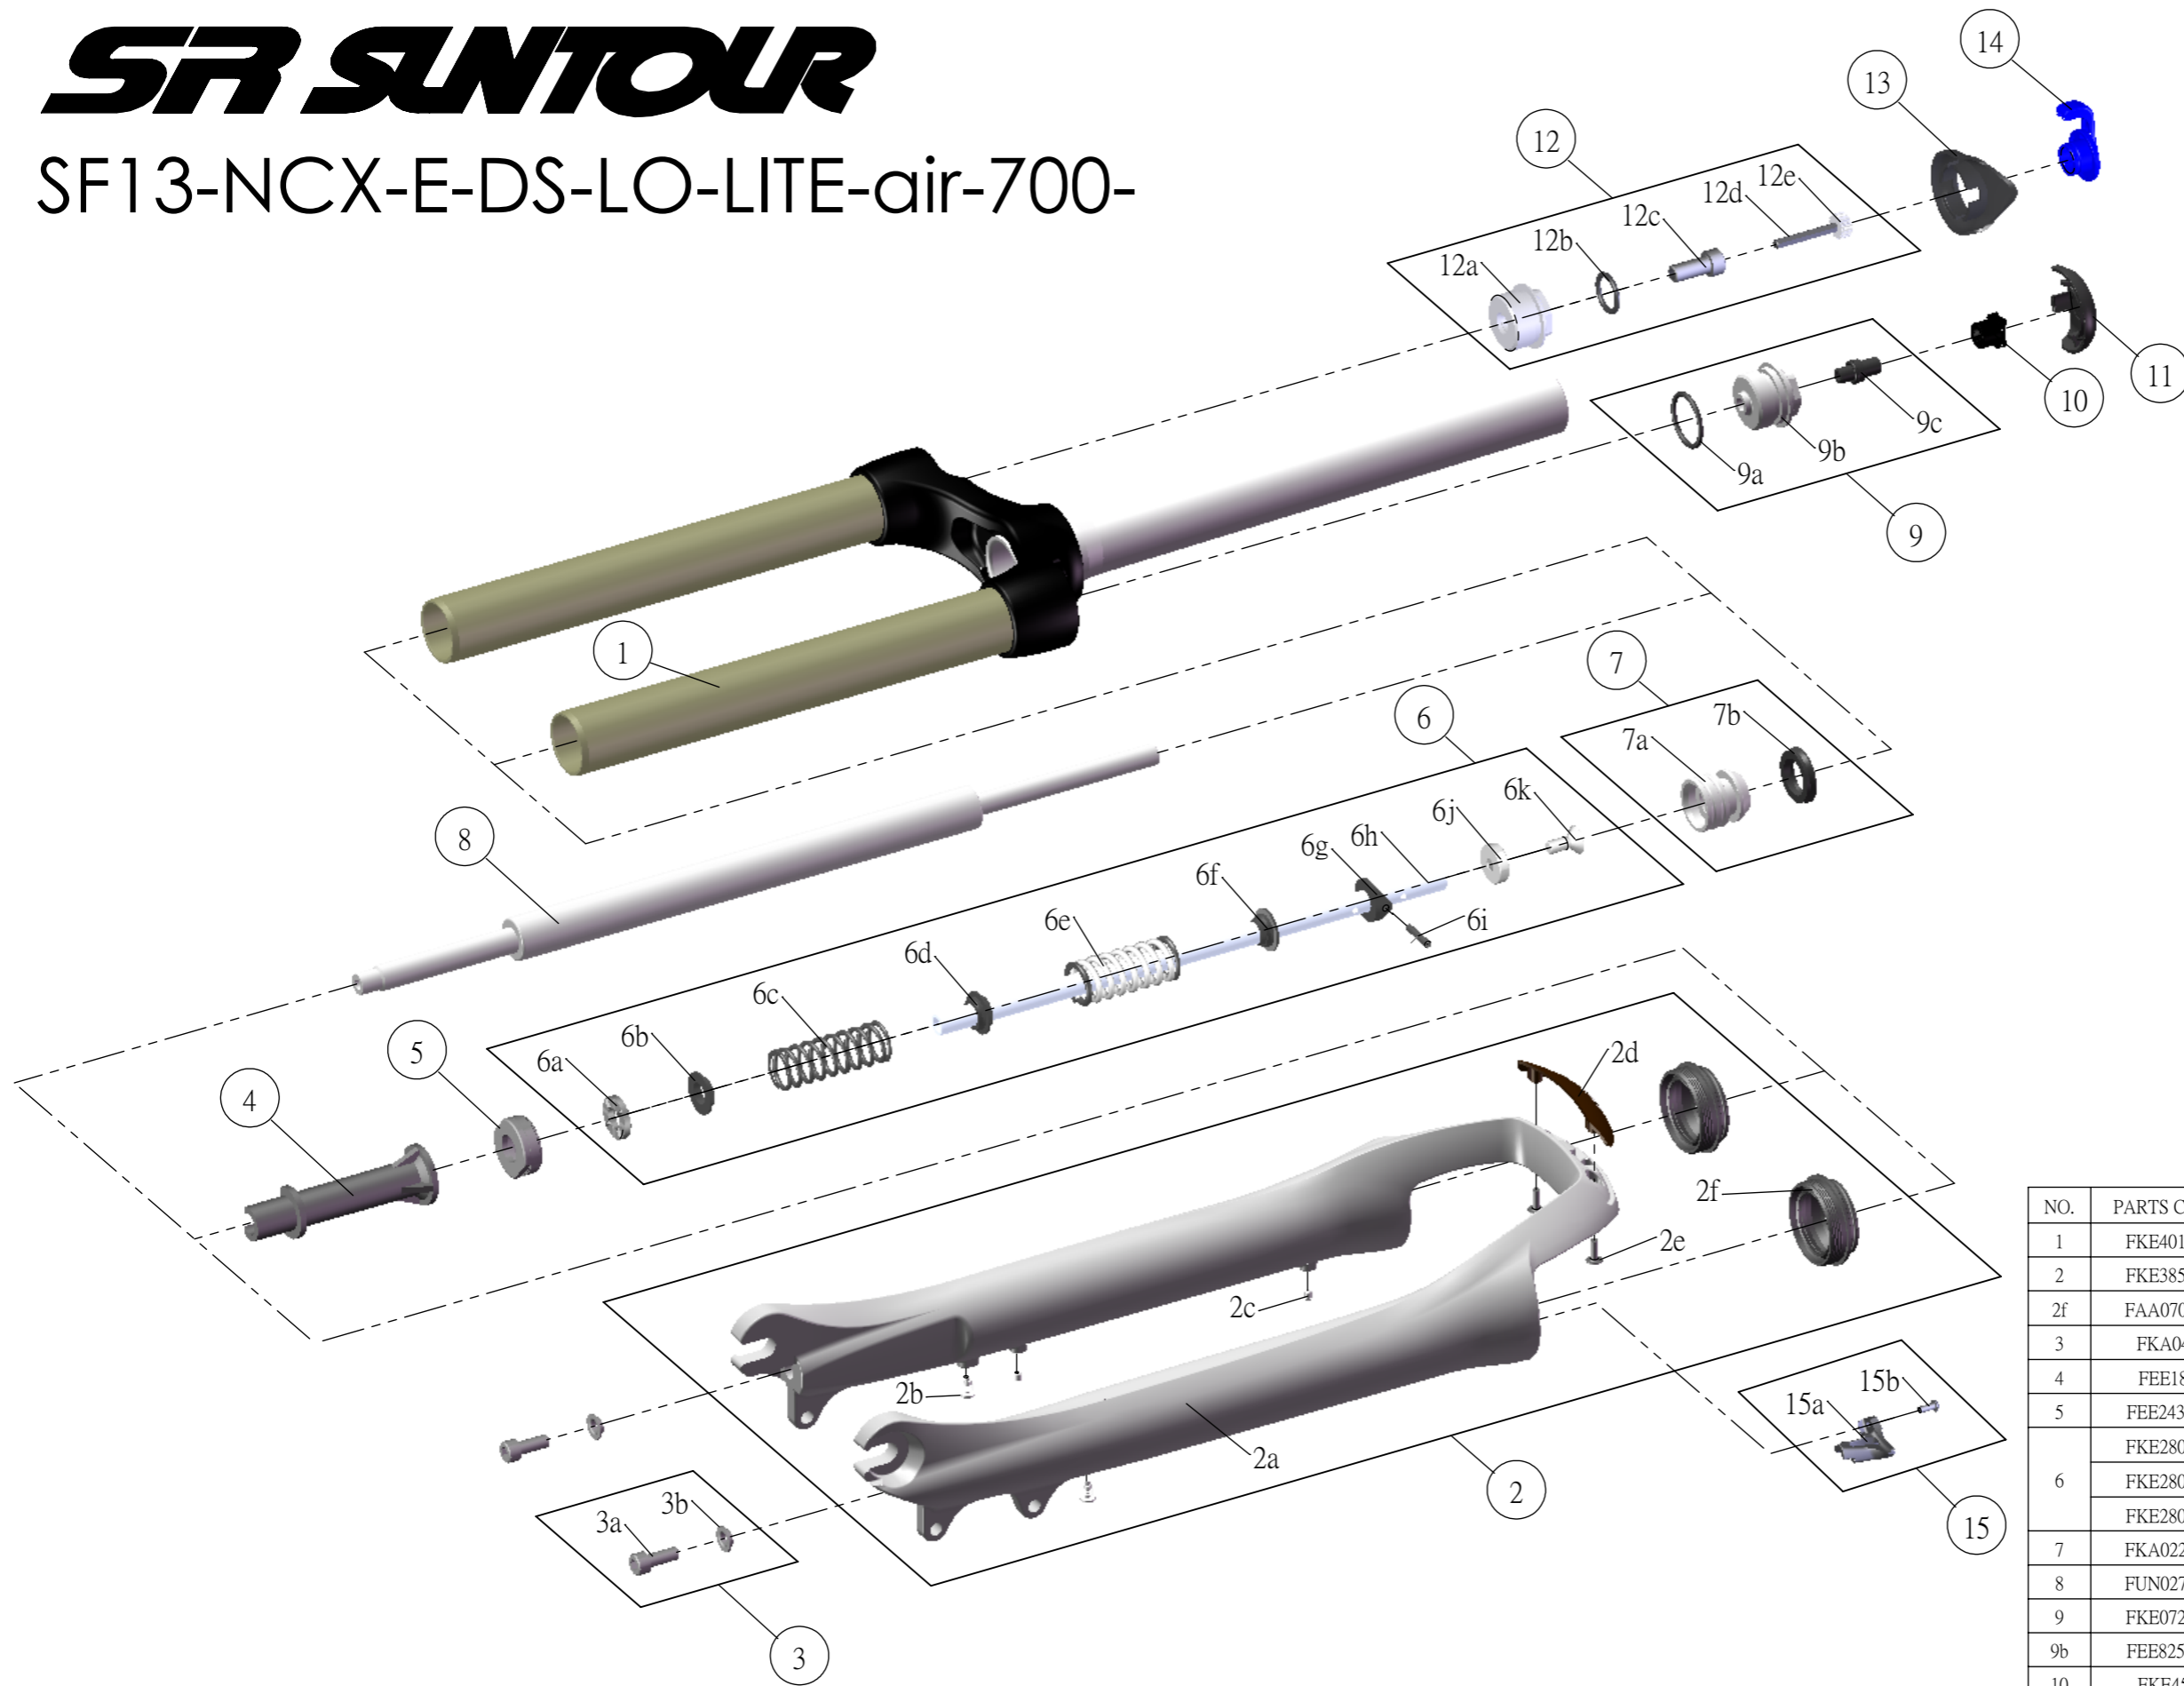

# SR SUNTOUR

SF13-NCX-E-DS-LO-LITE-air-700-

Date	2013.07.15	Version	1
Amended			

NO.	PARTS CODE	PARTS NAME	50	63	75	QT
1	FKE401-10	UPPER ASSY	*	*	*	1
2	FKE385-20	BOTTOM CASE ASSY	*	*	*	1
2f	FAA070-10	DUST SEAL	*	*	*	2
3	FKA044	FIXING BOLT SET	*	*	*	1
4	FEE188	BOTTOM STOPPER	*	*	*	1
5	FEE243-10	FORK NOSE	*	*	*	1
6	FKE280-00	SUPPORT TUBE ASSY		*		1
	FKE280-10				*	1
	FKE280-20		*			1
7	FKA022-21	PISTON UNIT	*	*	*	1
8	FUN027-17	DAMPER UNIT	*	*	*	1
9	FKE072-30	AIR CAP ASSY	*	*	*	1
9b	FEE825-10	AIR CAP	*	*	*	1
10	FKE450	VALVE CAP ASSY	*	*	*	1
11	FEE813-10	PRELOAD COVER	*	*	*	1
12	FKE214-03	LO TAP CAP ASSY	*	*	*	1
12a	FEE808-20	ADJUST CAP	*	*	*	1
13	FEE812-10	LO KNOB COVER	*	*	*	1
14	FEE809-10	ADJUST KNOB	*	*	*	1
15	FKA064	CABLE GUIDE SET	*	*	*	1