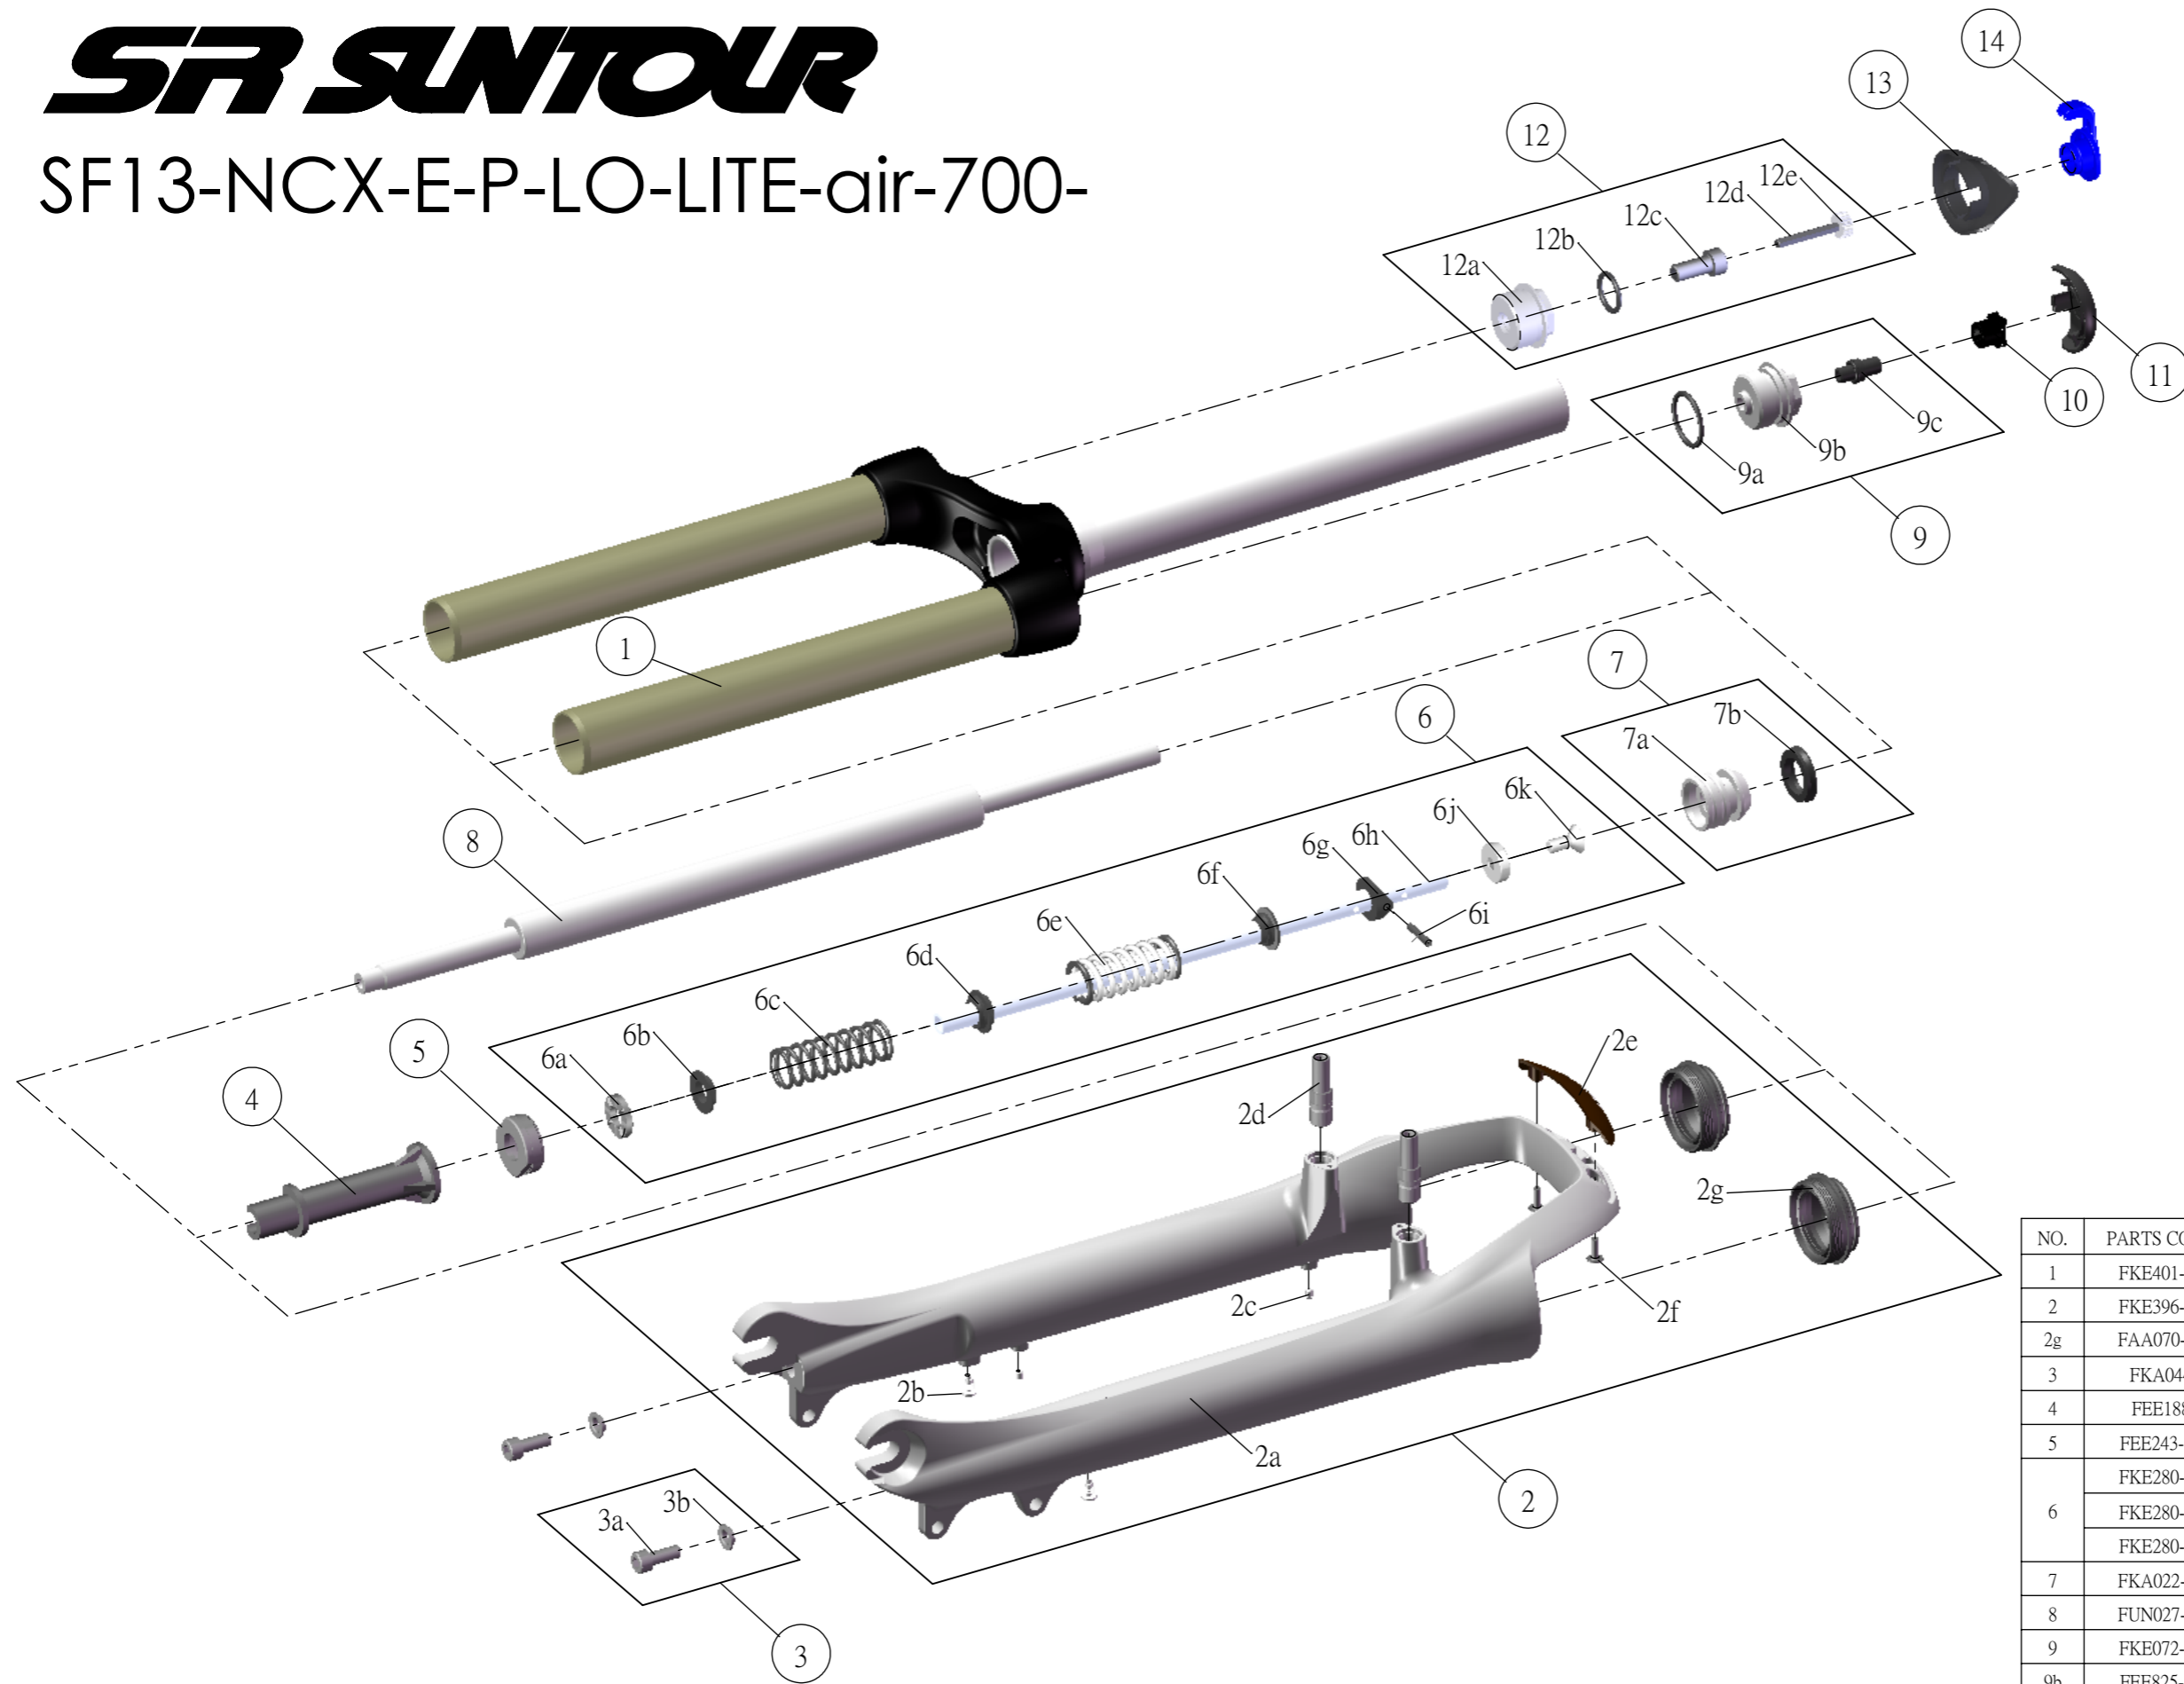

# SR SUNTOUR

SF13-NCX-E-P-LO-LITE-air-700-

Date	2013.07.15	Version	1
Amended			

NO.	PARTS CODE	PARTS NAME	50	63	75	QT
1	FKE401-10	UPPER ASSY	*	*	*	1
2	FKE396-20	BOTTOM CASE ASSY	*	*	*	1
2g	FAA070-10	DUST SEAL	*	*	*	2
3	FKA044	FIXING BOLT SET	*	*	*	1
4	FEE188	BOTTOM STOPPER	*	*	*	1
5	FEE243-10	FORK NOSE	*	*	*	1
6	FKE280-00	SUPPORT TUBE ASSY		*		1
	FKE280-10				*	1
	FKE280-20		*			1
7	FKA022-21	PISTON UNIT	*	*	*	1
8	FUN027-17	DAMPER UNIT	*	*	*	1
9	FKE072-30	AIR CAP ASSY	*	*	*	1
9b	FEE825-10	AIR CAP	*	*	*	1
10	FKE450	VALVE CAP ASSY	*	*	*	1
11	FEE813-10	PRELOAD COVER	*	*	*	1
12	FKE214-03	LO TAP CAP ASSY	*	*	*	1
12a	FEE808-20	ADJUST CAP	*	*	*	1
13	FEE812-10	LO KNOB COVER	*	*	*	1
14	FEE809-10	ADJUST KNOB	*	*	*	1