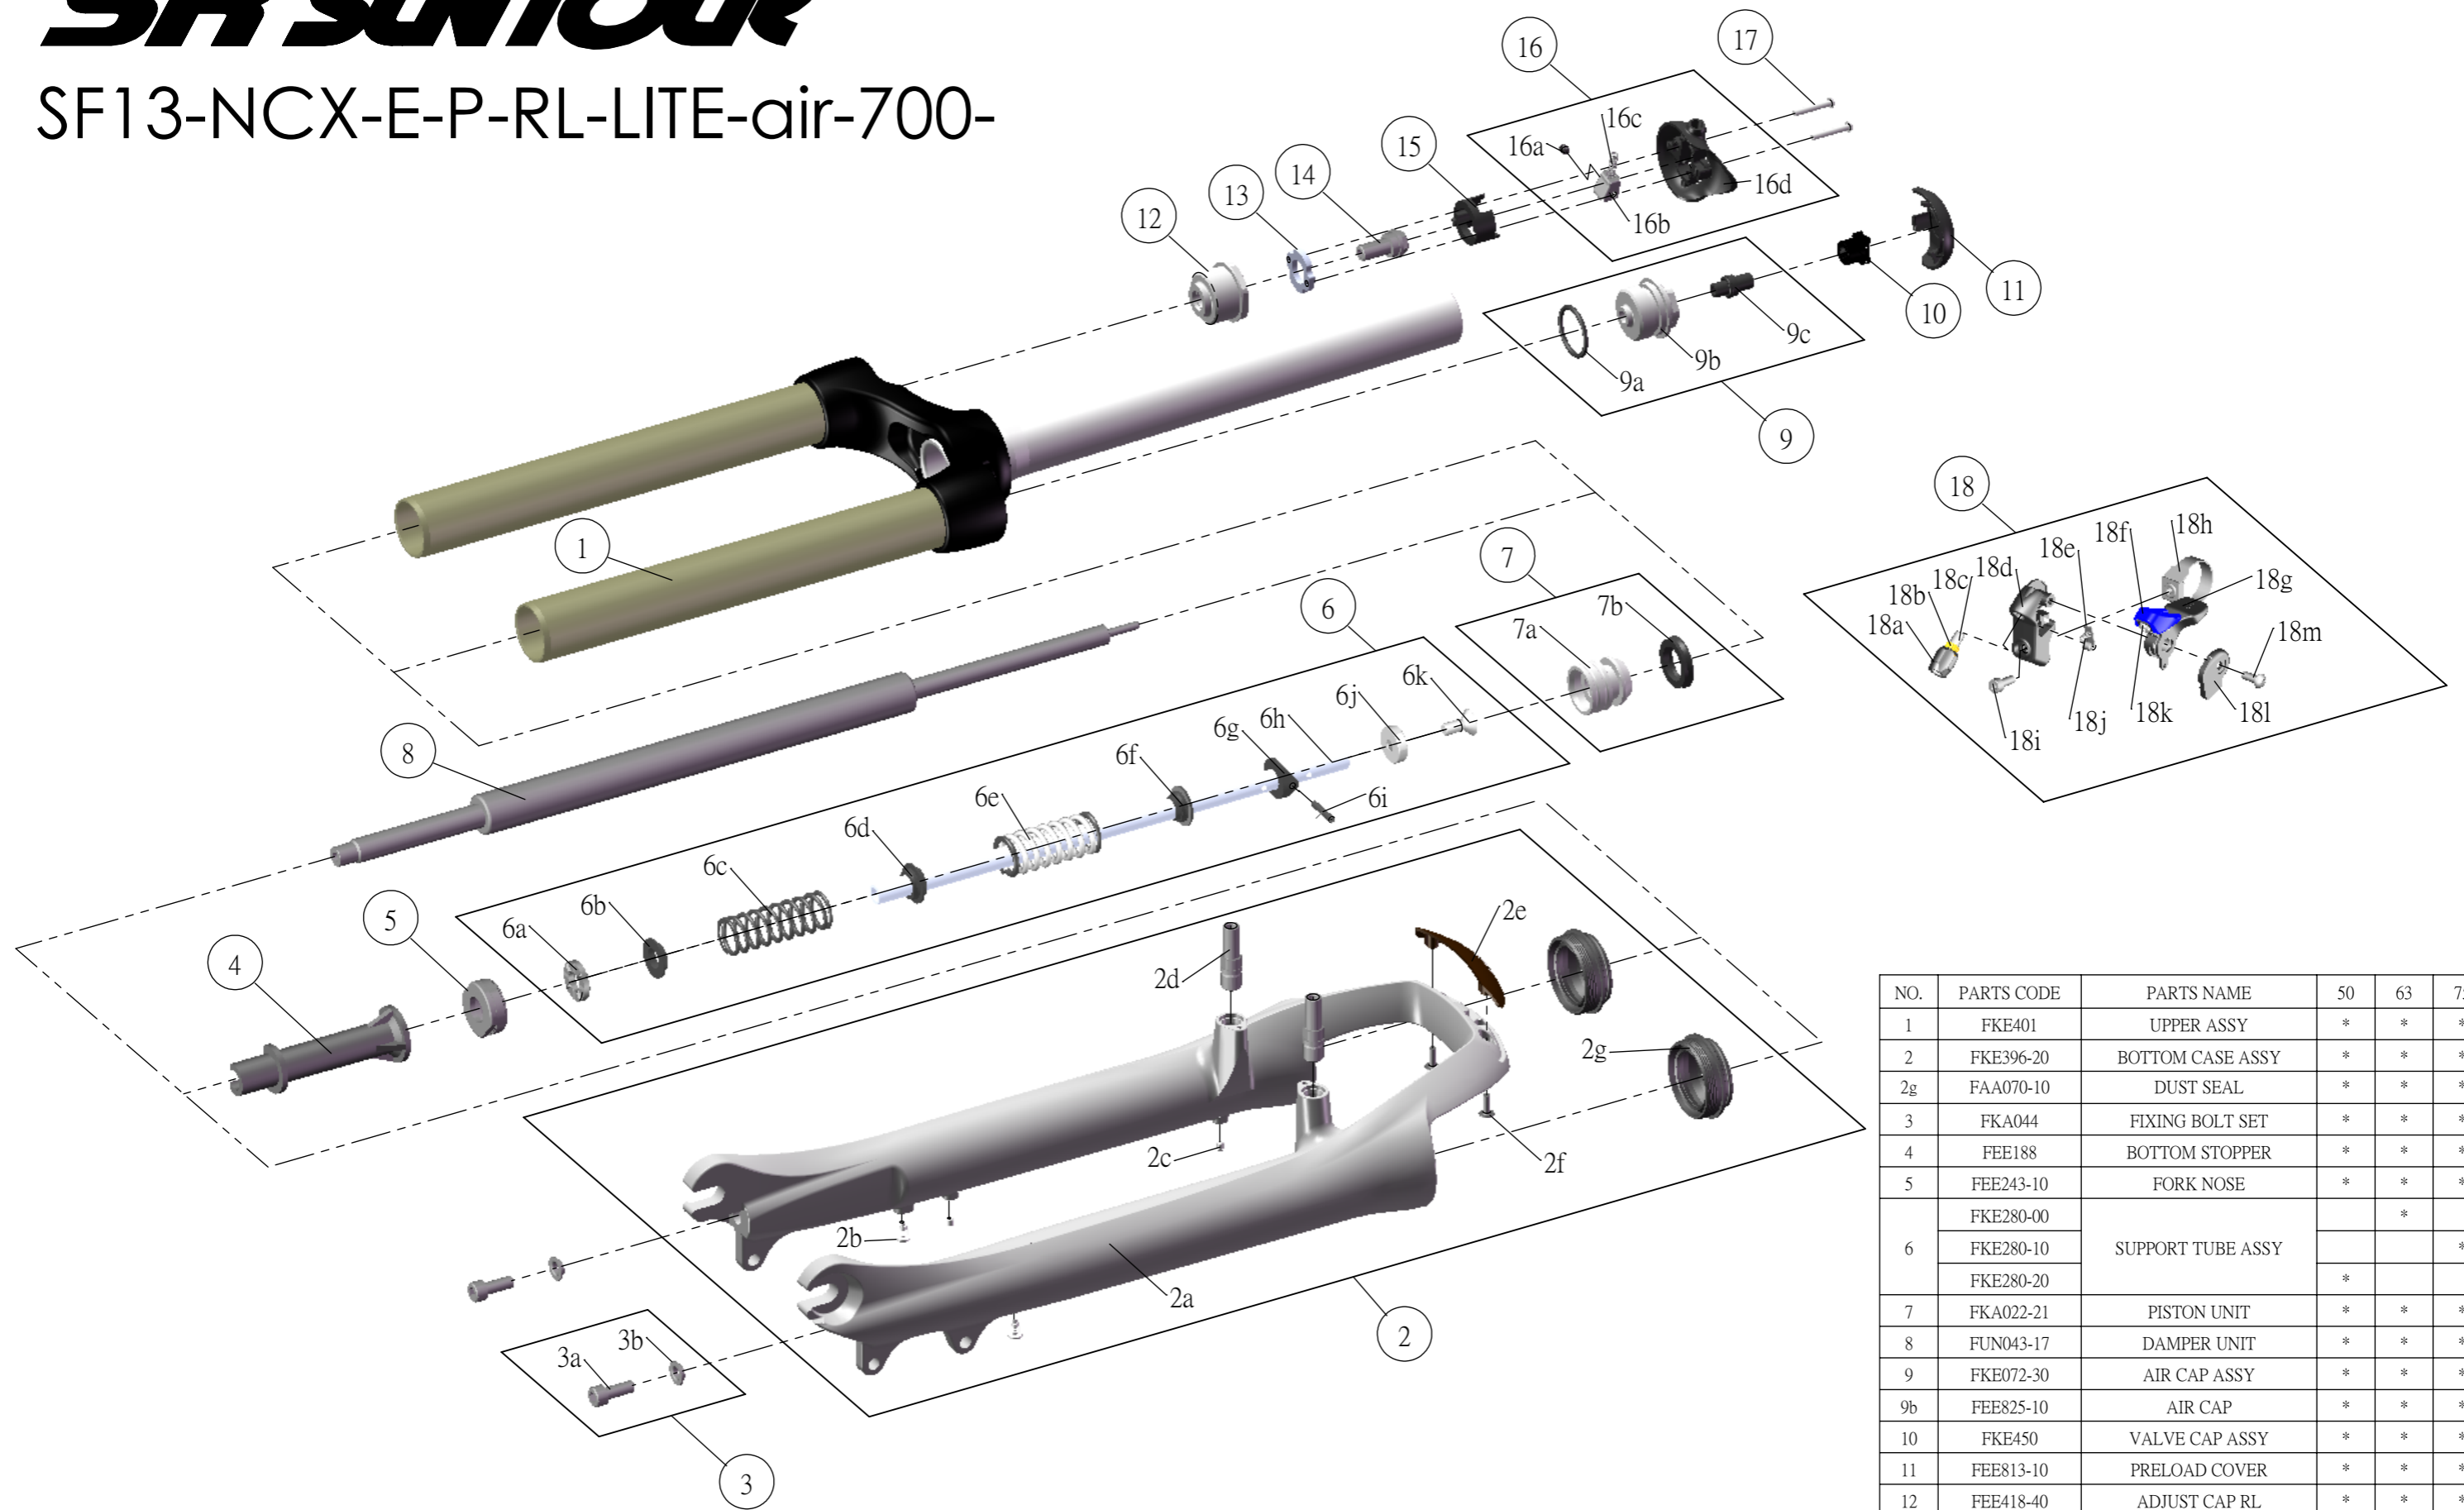

SUNTOUR

SF13-NCX-E-P-RL-LITE-air-700-

NO.	PARTS CODE	PARTS NAME	50	63	75	QT
1	FKE401	UPPER ASSY	*	*	*	1
2	FKE396-20	BOTTOM CASE ASSY	*	*	*	1
2g	FAA070-10	DUST SEAL	*	*	*	2
3	FKA044	FIXING BOLT SET	*	*	*	1
4	FEE188	BOTTOM STOPPER	*	*	*	1
5	FEE243-10	FORK NOSE	*	*	*	1
6	FKE280-00	SUPPORT TUBE ASSY		*		1
	FKE280-10				*	1
	FKE280-20		*			1
7	FKA022-21	PISTON UNIT	*	*	*	1
8	FUN043-17	DAMPER UNIT	*	*	*	1
9	FKE072-30	AIR CAP ASSY	*	*	*	1
9b	FEE825-10	AIR CAP	*	*	*	1
10	FKE450	VALVE CAP ASSY	*	*	*	1
11	FEE813-10	PRELOAD COVER	*	*	*	1
12	FEE418-40	ADJUST CAP RL	*	*	*	1
13	FEE417	NUT PLATE	*	*	*	1
14	FSB100	DAMPER FIXING BOLT	*	*	*	1
15	FEE419-10	BOLT GUIDE	*	*	*	1
16	FKE310	RL COVER ASSY	*	*	*	1
17	FSB144	CAP BOLT	*	*	*	1
18	SL9SC-RLO	REMOTE LEVER ASSY	*	*	*	1