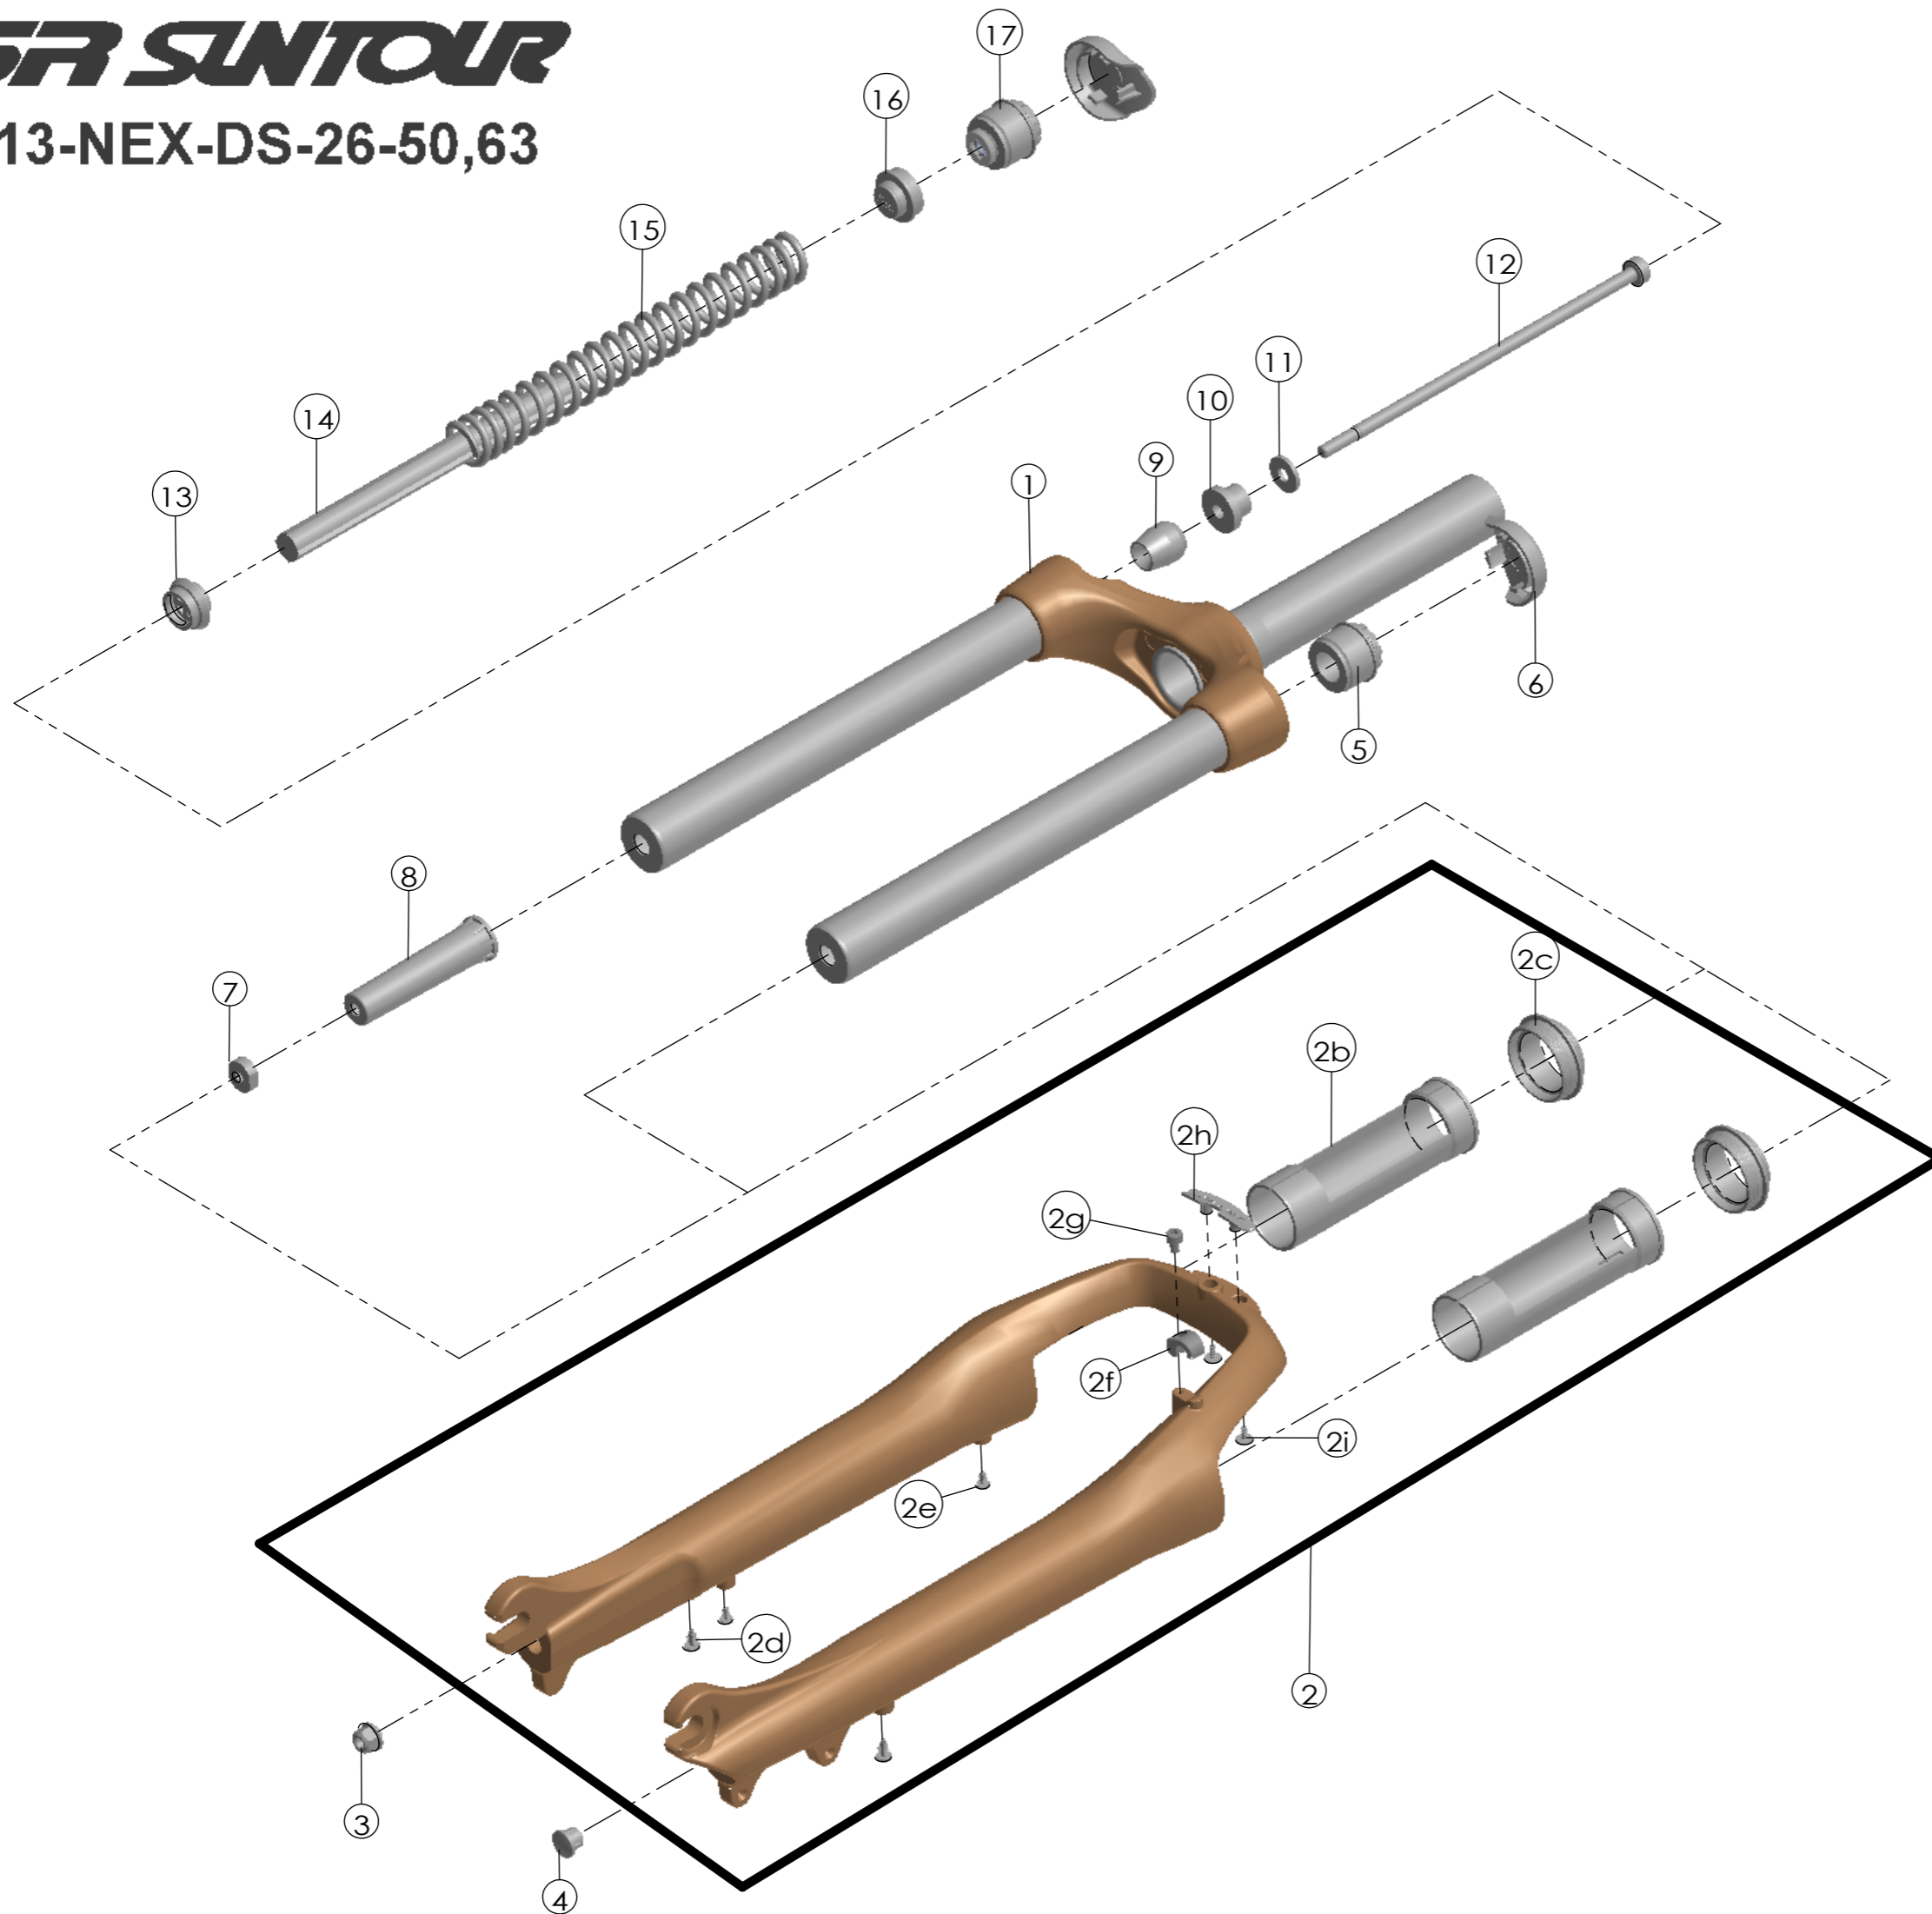

SUNTOUR

SF13-NEX-DS-26-50,63

Date	2012.5.24	Version	1
Amended			

NO.	PART NAME	PART CODE	QTY.	
			50	63
1	UPPER ASSY	FKZ021-01	1	1
2	BOTTOM CASE ASSY	FKE417	1	1
2a	BOTTOM CASE	FPB324	1	1
2b	SLIDER SLEEVE	FEE942	2	2
2c	DUST SEAL	FAA125-40	2	2
2d	MOUNT CAP	FAA199	2	2
2e	MOUNT CAP	FAA199-10	2	2
2f	HOSE GUIDE	FEE797	1	1
2g	FIXING BOLT	FSB153	1	1
2h	BRACE COVER	FEE716	1	1
2i	TAPPING SCREW	FSB114-20	2	2
3	FIXING NUT	FSN023	1	1
4	BOTTOM CAP	FEE795	1	1
5	FIXING CAP	FEE810-40	1	1
6	PRELOAD COVER	FEG139	2	2
7	NUT PLATE	FSN025	1	1
8	BOTTOM STOPPER	FEE451	1	1
9	REBOUND RUBBER	FEP086-10	1	1
10	DAMPER SPACE	FEE452	1	-
11	WASHER	FSW003	1	1
12	FIXING BOLT	FSB067-90	1	1
13	SPRING GUIDE	FEE468-10	1	1
14	DAMPER	FEP262-95	1	-
		FEP262-50	-	1
15	MAIN SPRING	FEP440	1	-
		FEP417	-	1
16	SPRING GUIDE	FEE467-10	1	1
17	ADJUST SYSTEM	FKE213-00	1	1