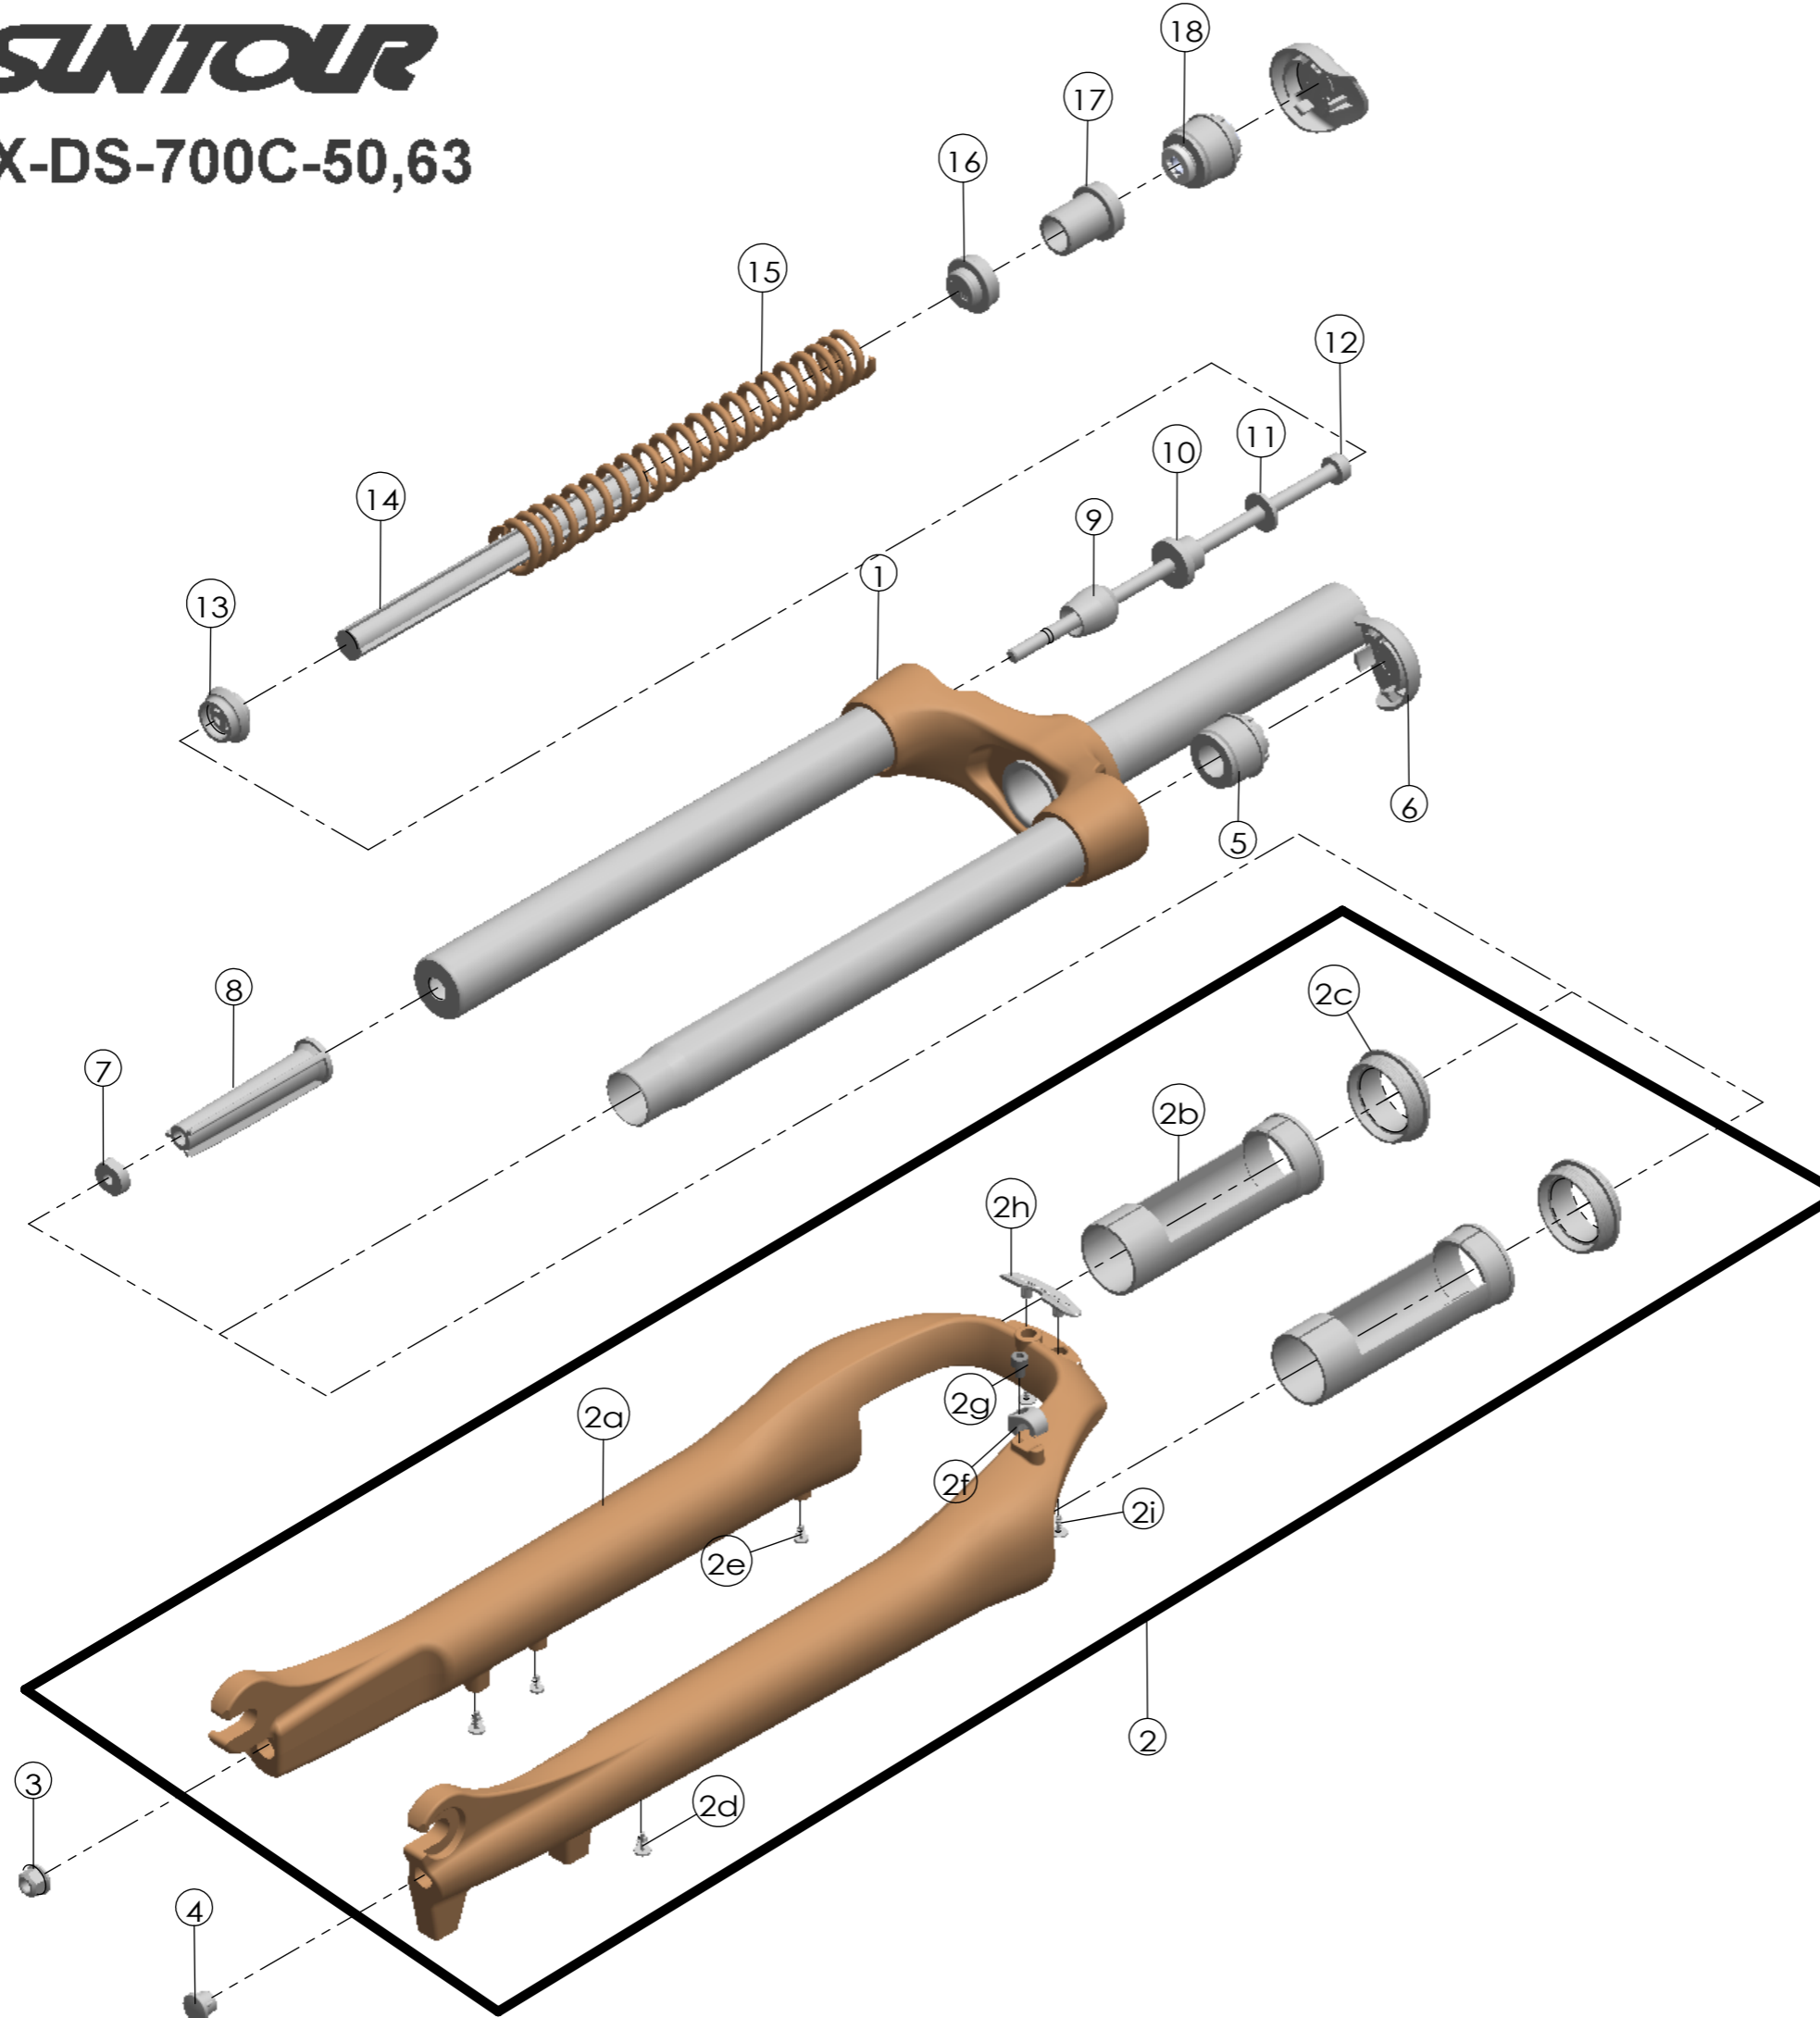

# SUNTOUR

## SF13-NEX-DS-700C-50,63

Date	2012.5.24	Version	1
Amended			

NO.	PART NAME	PART CODE	QTY.	
			50	63
1	UPPER ASSY	FKZ022-01	1	1
2	BOTTOM CASE ASSY	FKE415	1	1
2a	BOTTOM CASE	FPB322	1	1
2b	SLIDER SLEEVE	FEE942	2	2
2c	DUST SEAL	FAA125-40	2	2
2d	MOUNT CAP	FAA199	2	2
2e	MOUNT CAP	FAA199-10	2	2
2f	HOSE GUIDE	FEE797	1	1
2g	FIXING BOLT	FSB153	1	1
2h	BRACE COVER	FEE716	1	1
2i	TAPPING SCREW	FSB114-20	2	2
3	FIXING NUT	FSN023	1	1
4	BOTTOM CAP	FEE795	1	1
5	FIXING CAP	FEE810-40	1	1
6	PRELOAD COVER	FEG139	2	2
7	NUT PLATE	FSN025-10	1	1
8	BOTTOM STOPPER	FEG045	1	1
9	REBOUND RUBBER	FEP086-10	1	1
10	DAMPER SPACE	FEE452	1	-
11	WASHER	FSW003	1	1
12	FIXING BOLT	FSB067-80	1	1
13	SPRING GUIDE	FEE468-10	1	1
14	DAMPER	FEP262-95	1	-
		FEP262-50	-	1
15	MAIN SPRING	FEP440	1	-
		FEP417	-	1
16	SPRING GUIDE	FEE467-10	1	1
17	SPRING GUIDE SPACER	FEG033	1	1
18	ADJUST SYSTEM	FKE213-00	1	1