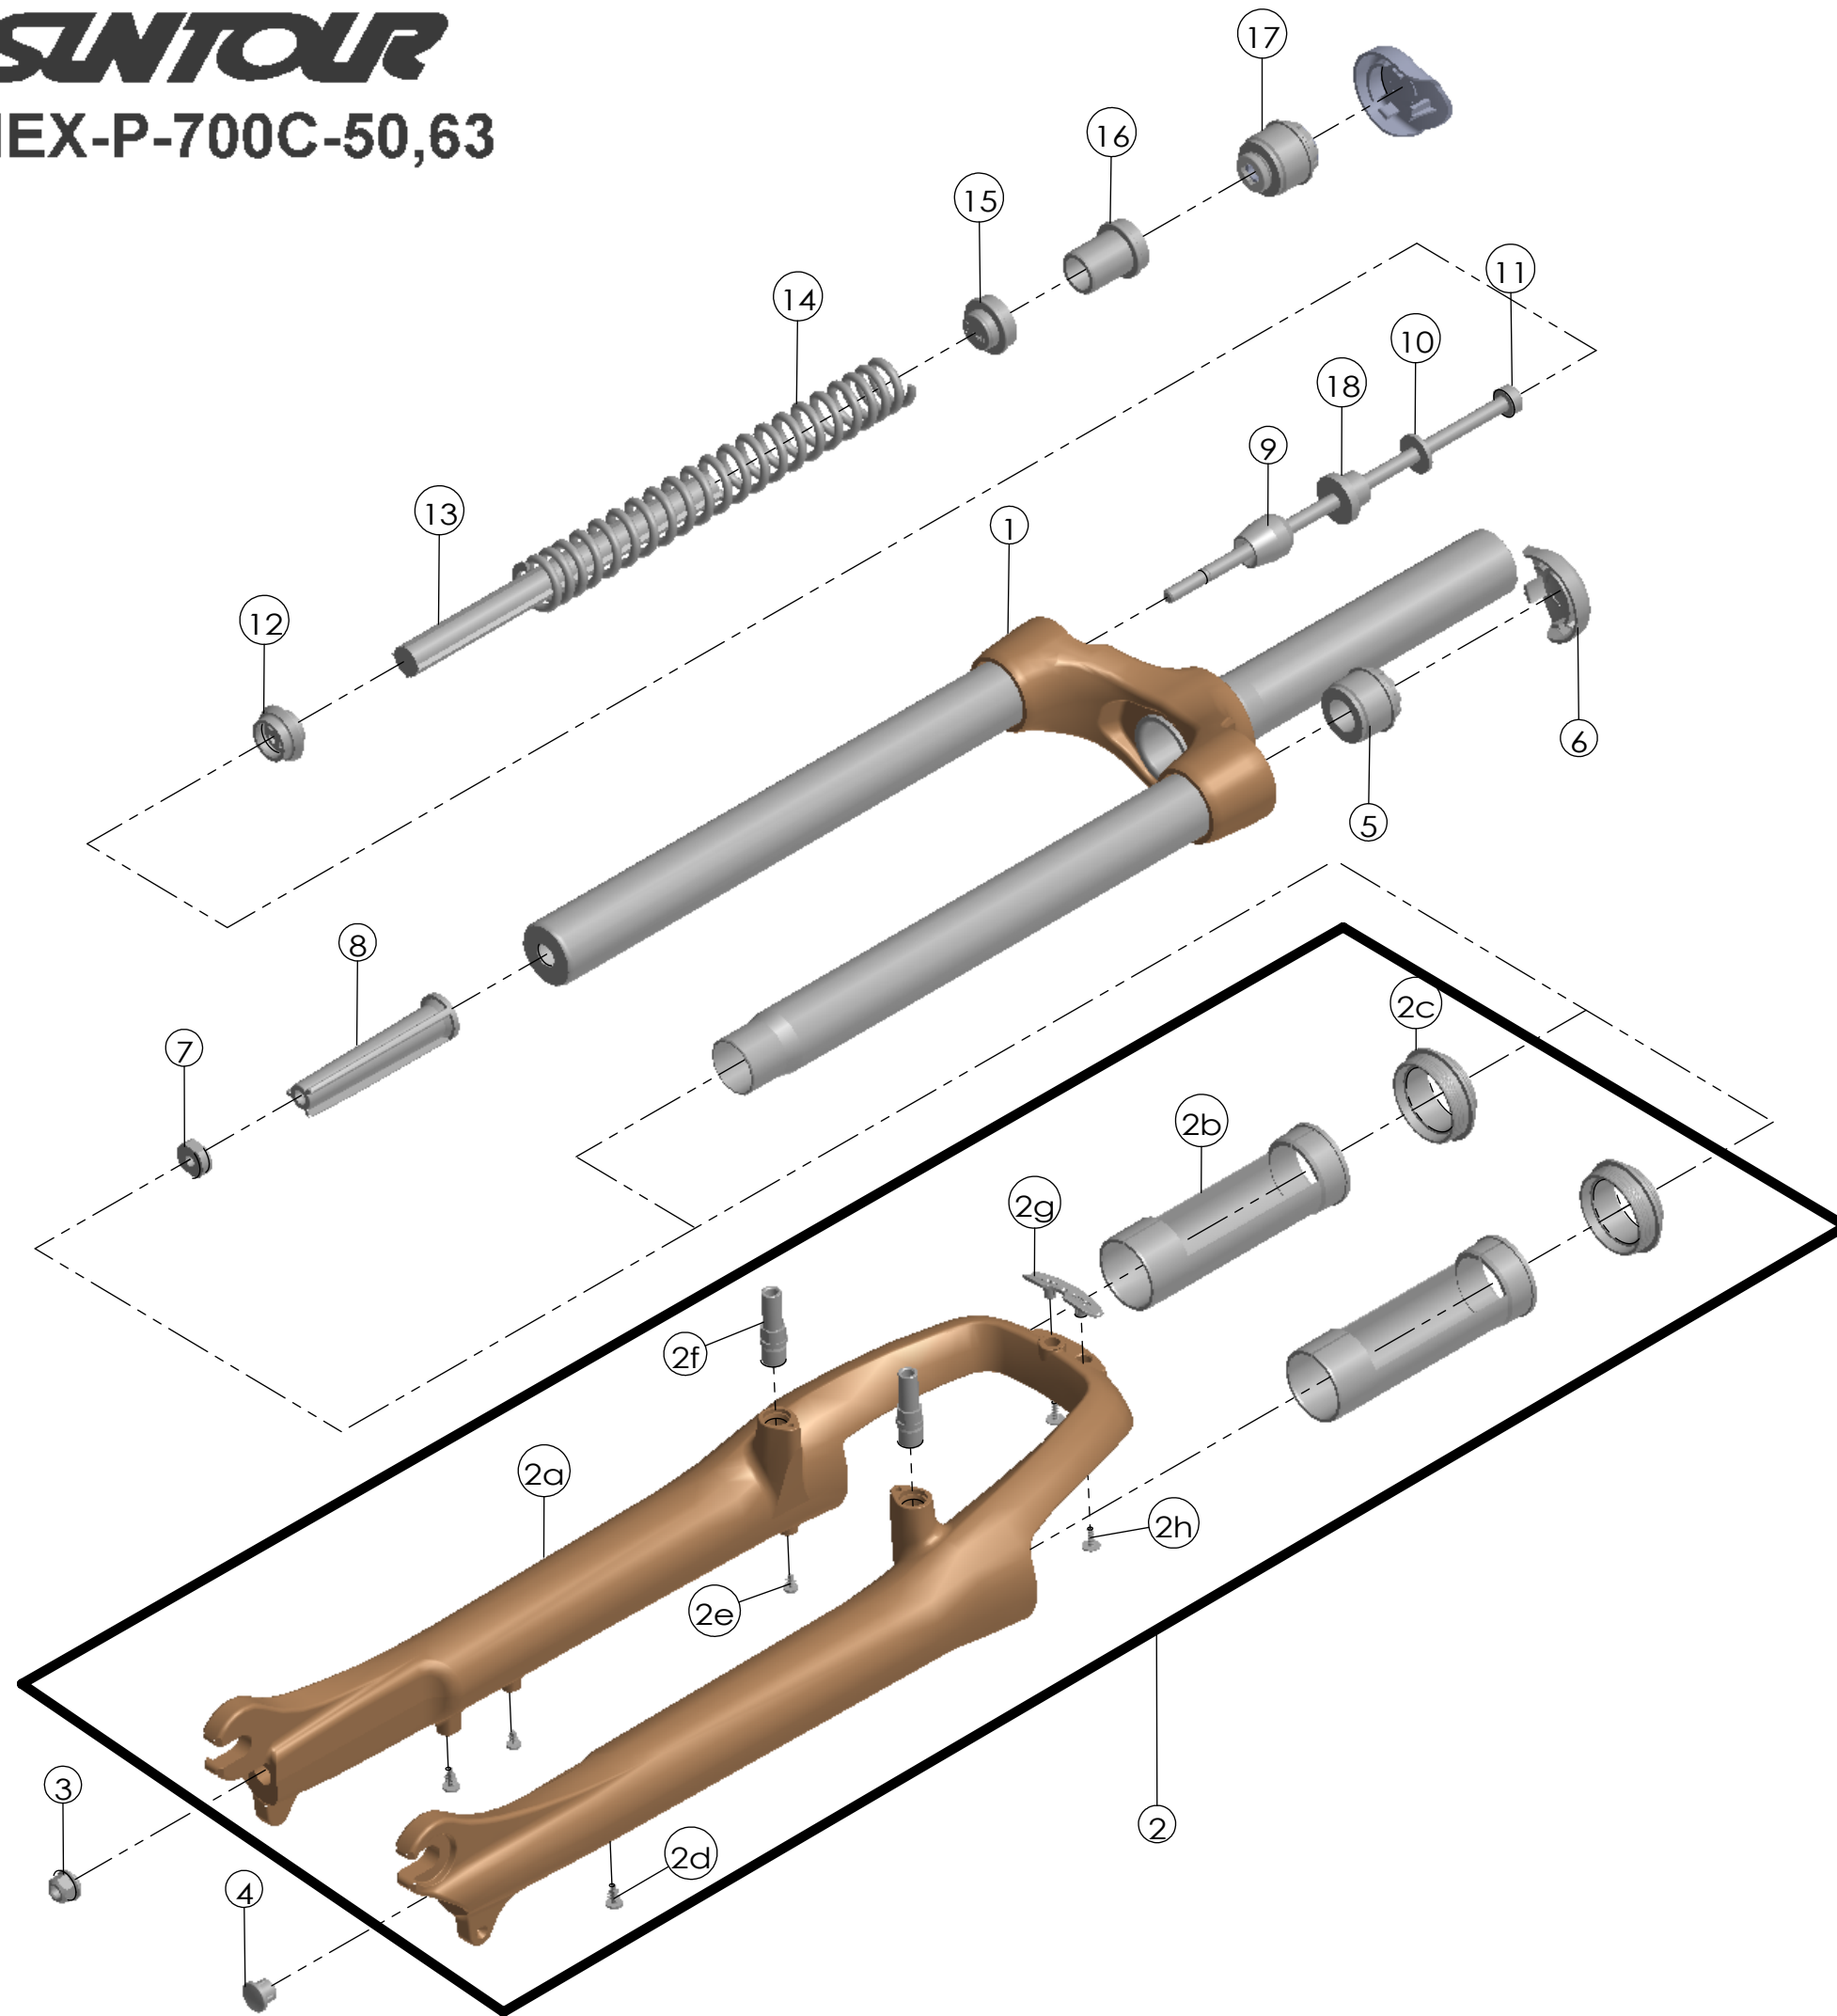

SF SUNTOUR

SF13-NEX-P-700C-50,63

Date	2012.5.24	Version	1
Amended			

NO.	PART NAME	PART CODE	QTY.	
			50	63
1	UPPER ASSY	FKZ022-01	1	1
2	BOTTOM CASE ASSY	FKE414	1	1
2a	BOTTOM CASE	FPB321	1	1
2b	SLIDER SLEEVE	FEE942	2	2
2c	DUST SEAL	FAA125-40	2	2
2d	MOUNT CAP	FAA199	2	2
2e	MOUNT CAP	FAA199-10	2	2
2f	CANTI BOSS	FSB241-16	2	2
2g	BRACE COVER	FEE716	1	1
2h	TAPPING SCREW	FSB114-20	2	2
3	FIXING NUT	FSN023	1	1
4	BOTTOM CAP	FEE795	1	1
5	FIXING CAP	FEE810-40	1	1
6	PRELOAD COVER	FEG139	2	2
7	NUT PLATE	FSN025-10	1	1
8	BOTTOM STOPPER	FEG045	1	1
9	REBOUND RUBBER	FEP086-10	1	1
10	WASHER	FSW003	1	1
11	FIXING BOLT	FSB067-80	1	1
12	SPRING GUIDE	FEE468-10	1	1
13	DAMPER	FEP262-50	-	1
		FEP262-95	1	-
14	MAIN SPRING	FEP417	-	1
		FEP440	1	-
15	SPRING GUIDE	FEE467-10	1	1
16	SPRING GUIDE SPACER	FEG033	1	1
17	ADJUST SYSTEM	FKE213-00	1	1
18	DAMPER SPACE	FEE452	1	-