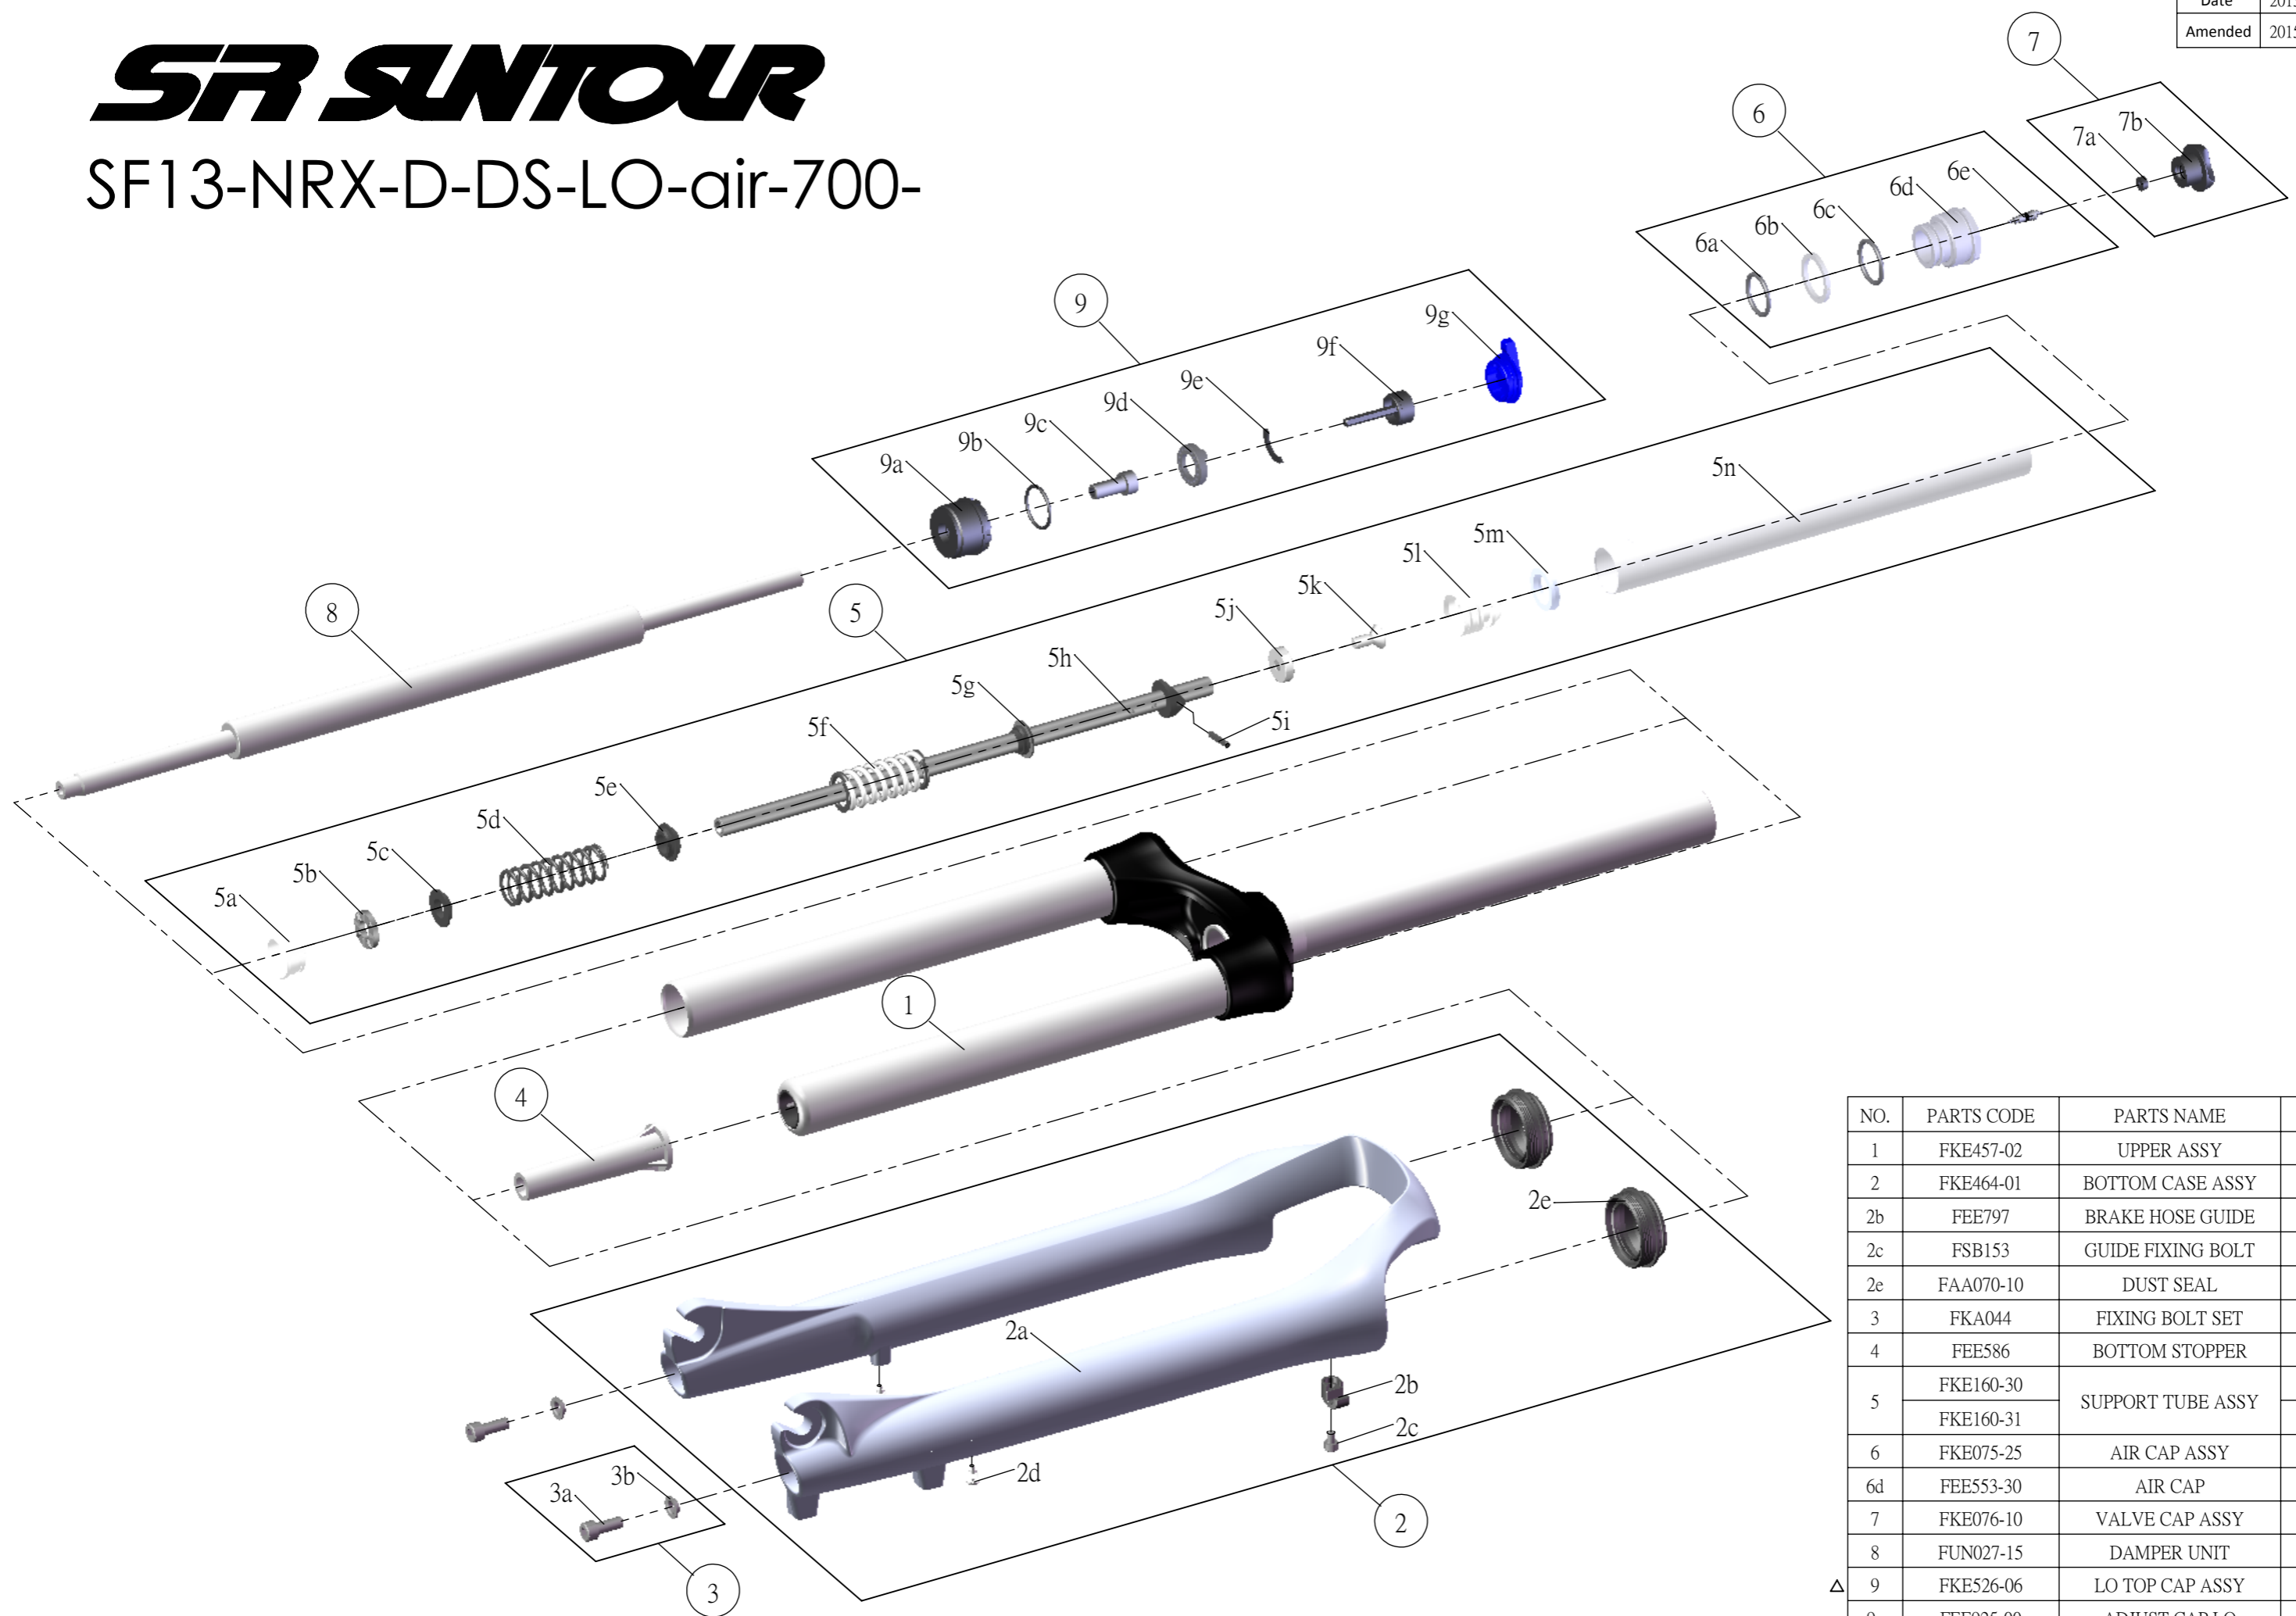

SUNTOUR

SF13-NRX-D-DS-LO-air-700-

Date	2013.07.15	Version	2
Amended	2015.11.30		

NO.	PARTS CODE	PARTS NAME	63	75	QT
1	FKE457-02	UPPER ASSY	*	*	1
2	FKE464-01	BOTTOM CASE ASSY	*	*	1
2b	FEE797	BRAKE HOSE GUIDE	*	*	1
2c	FSB153	GUIDE FIXING BOLT	*	*	1
2e	FAA070-10	DUST SEAL	*	*	2
3	FKA044	FIXING BOLT SET	*	*	2
4	FEE586	BOTTOM STOPPER	*	*	1
5	FKE160-30	SUPPORT TUBE ASSY		*	1
	FKE160-31		*	1	
6	FKE075-25	AIR CAP ASSY	*	*	1
6d	FEE553-30	AIR CAP	*	*	1
7	FKE076-10	VALVE CAP ASSY	*	*	1
8	FUN027-15	DAMPER UNIT	*	*	1
Δ 9	FKE526-06	LO TOP CAP ASSY	*	*	1
9a	FEE925-00	ADJUST CAP LO	*	*	1
9f	FKA066	ADJUST CORE ASSY	*	*	1
Δ 9g	FEG361-01	LO KNOB	*	*	1