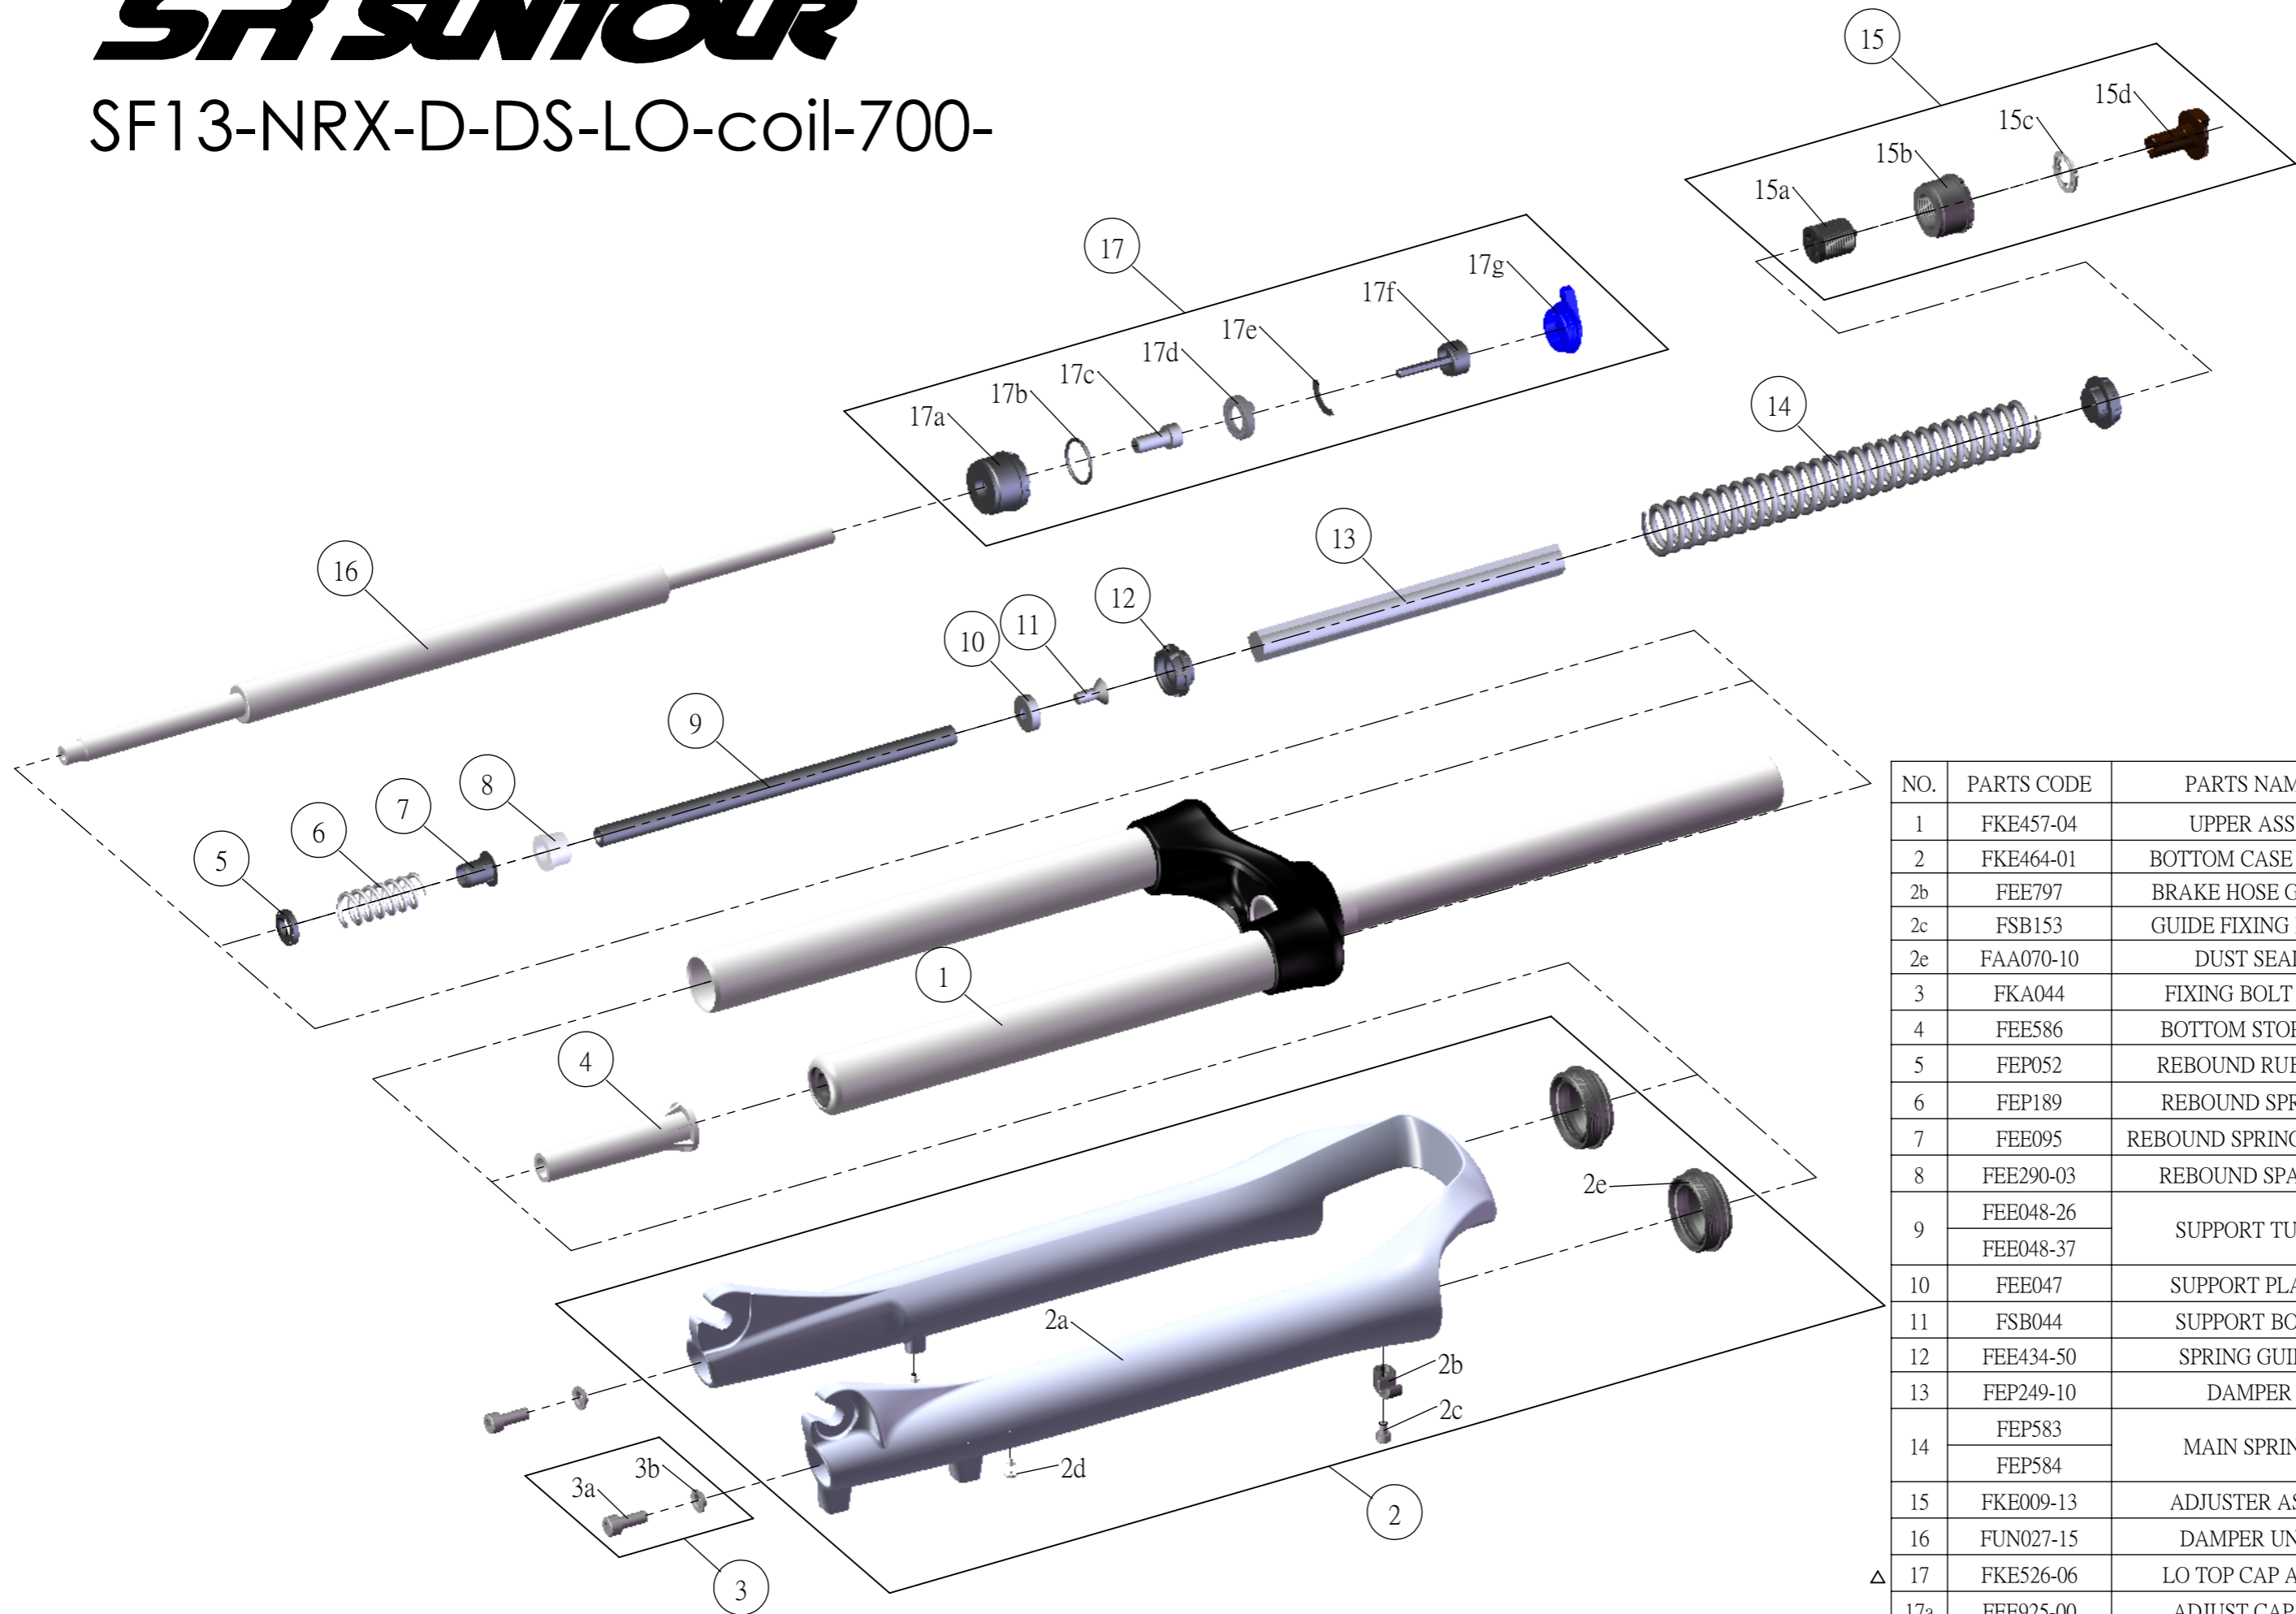

SR SUNTOUR

SF13-NRX-D-DS-LO-coil-700-

NO.	PARTS CODE	PARTS NAME	63	75	QT
1	FKE457-04	UPPER ASSY	*	*	1
2	FKE464-01	BOTTOM CASE ASSY	*	*	1
2b	FEE797	BRAKE HOSE GUIDE	*	*	1
2c	FSB153	GUIDE FIXING BOLT	*	*	1
2e	FAA070-10	DUST SEAL	*	*	2
3	FKA044	FIXING BOLT SET	*	*	2
4	FEE586	BOTTOM STOPPER	*	*	1
5	FEP052	REBOUND RUBBER	*	*	1
6	FEP189	REBOUND SPRING	*	*	1
7	FEE095	REBOUND SPRING GUIDE	*	*	1
8	FEE290-03	REBOUND SPACER	*	*	1
9	FEE048-26	SUPPORT TUBE	*		1
	FEE048-37			*	1
10	FEE047	SUPPORT PLATE	*	*	1
11	FSB044	SUPPORT BOLT	*	*	1
12	FEE434-50	SPRING GUIDE	*	*	2
13	FEP249-10	DAMPER	*	*	1
14	FEP583	MAIN SPRING	*		1
	FEP584			*	1
15	FKE009-13	ADJUSTER ASSY	*	*	1
16	FUN027-15	DAMPER UNIT	*	*	1
△ 17	FKE526-06	LO TOP CAP ASSY	*	*	1
17a	FEE925-00	ADJUST CAP LO	*	*	1
17f	FKA066	ADJUST CORE ASSY	*	*	1
△ 17g	FEG361-01	LO KNOB	*	*	1