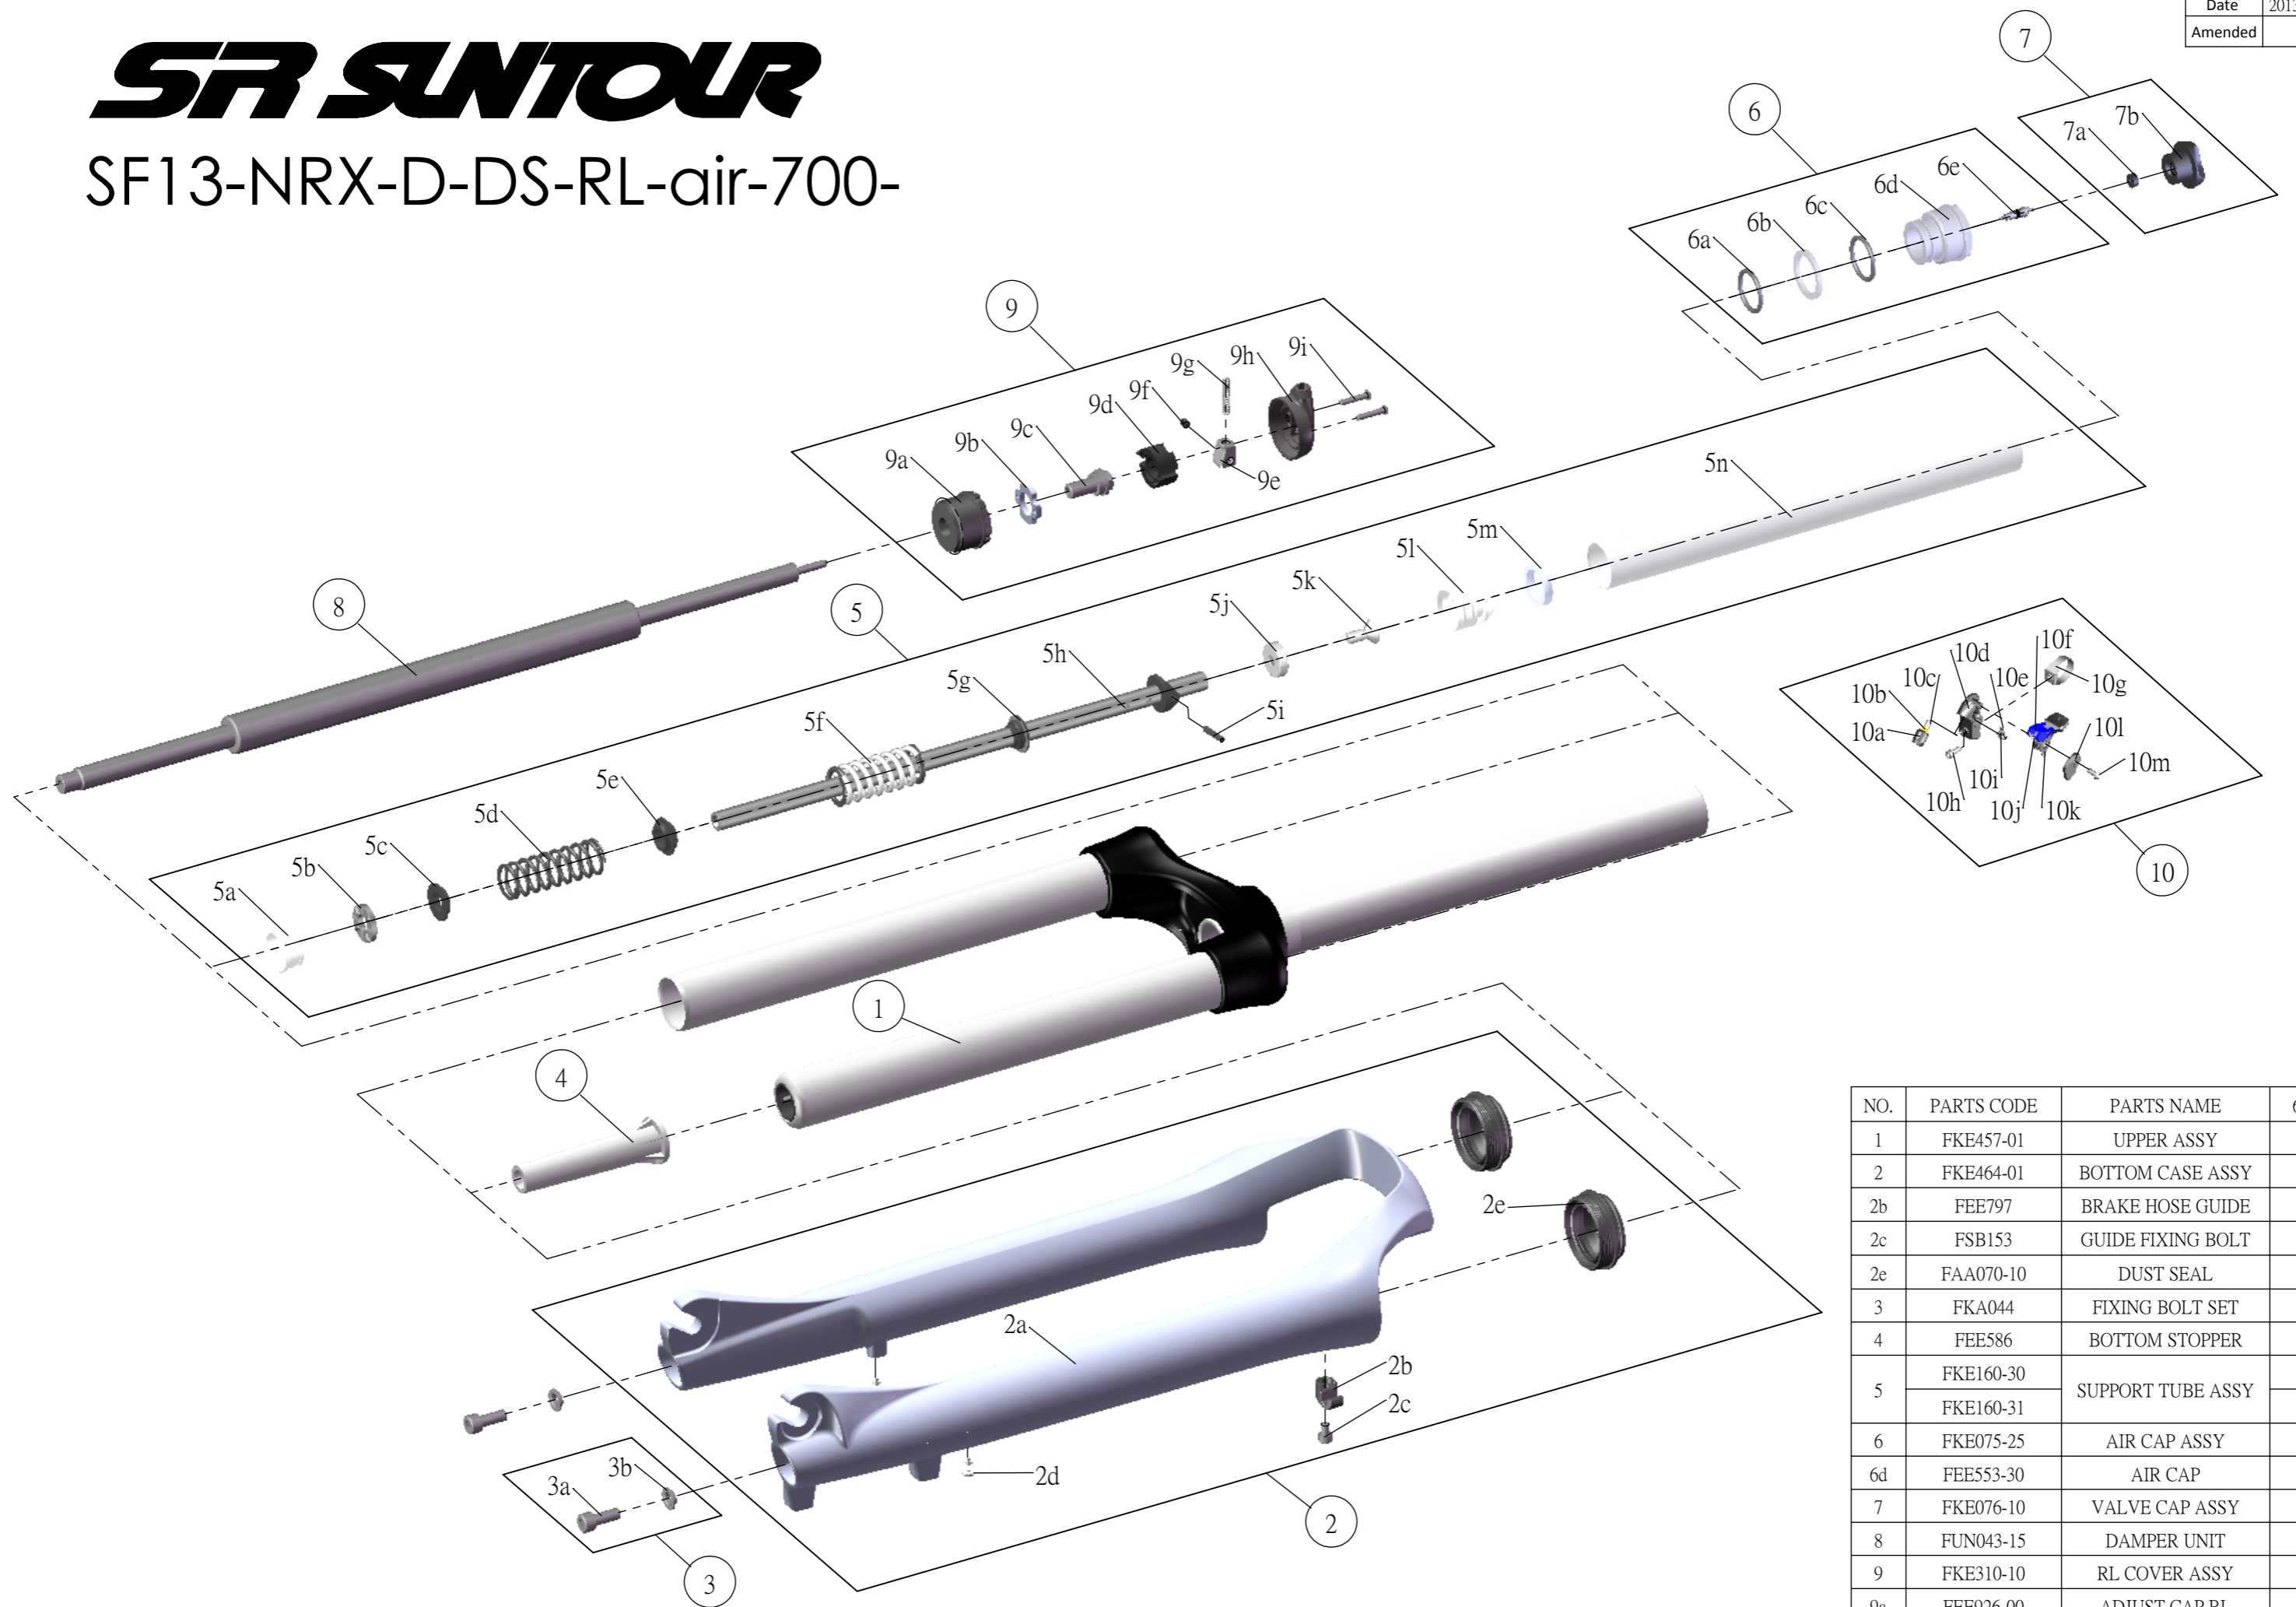

SUNTOUR

SF13-NRX-D-DS-RL-air-700-

Date	2013.07.15	Version	1
Amended			

NO.	PARTS CODE	PARTS NAME	63	75	QT
1	FKE457-01	UPPER ASSY	*	*	1
2	FKE464-01	BOTTOM CASE ASSY	*	*	1
2b	FEE797	BRAKE HOSE GUIDE	*	*	1
2c	FSB153	GUIDE FIXING BOLT	*	*	1
2e	FAA070-10	DUST SEAL	*	*	2
3	FKA044	FIXING BOLT SET	*	*	2
4	FEE586	BOTTOM STOPPER	*	*	1
5	FKE160-30	SUPPORT TUBE ASSY		*	1
	FKE160-31		*	1	
6	FKE075-25	AIR CAP ASSY	*	*	1
6d	FEE553-30	AIR CAP	*	*	1
7	FKE076-10	VALVE CAP ASSY	*	*	1
8	FUN043-15	DAMPER UNIT	*	*	1
9	FKE310-10	RL COVER ASSY	*	*	1
9a	FEE926-00	ADJUST CAP RL	*	*	1
9h	FEE939	RL COVER	*	*	1
10	SL9SC-RLO	REMOTE LEVER ASSY	*	*	1