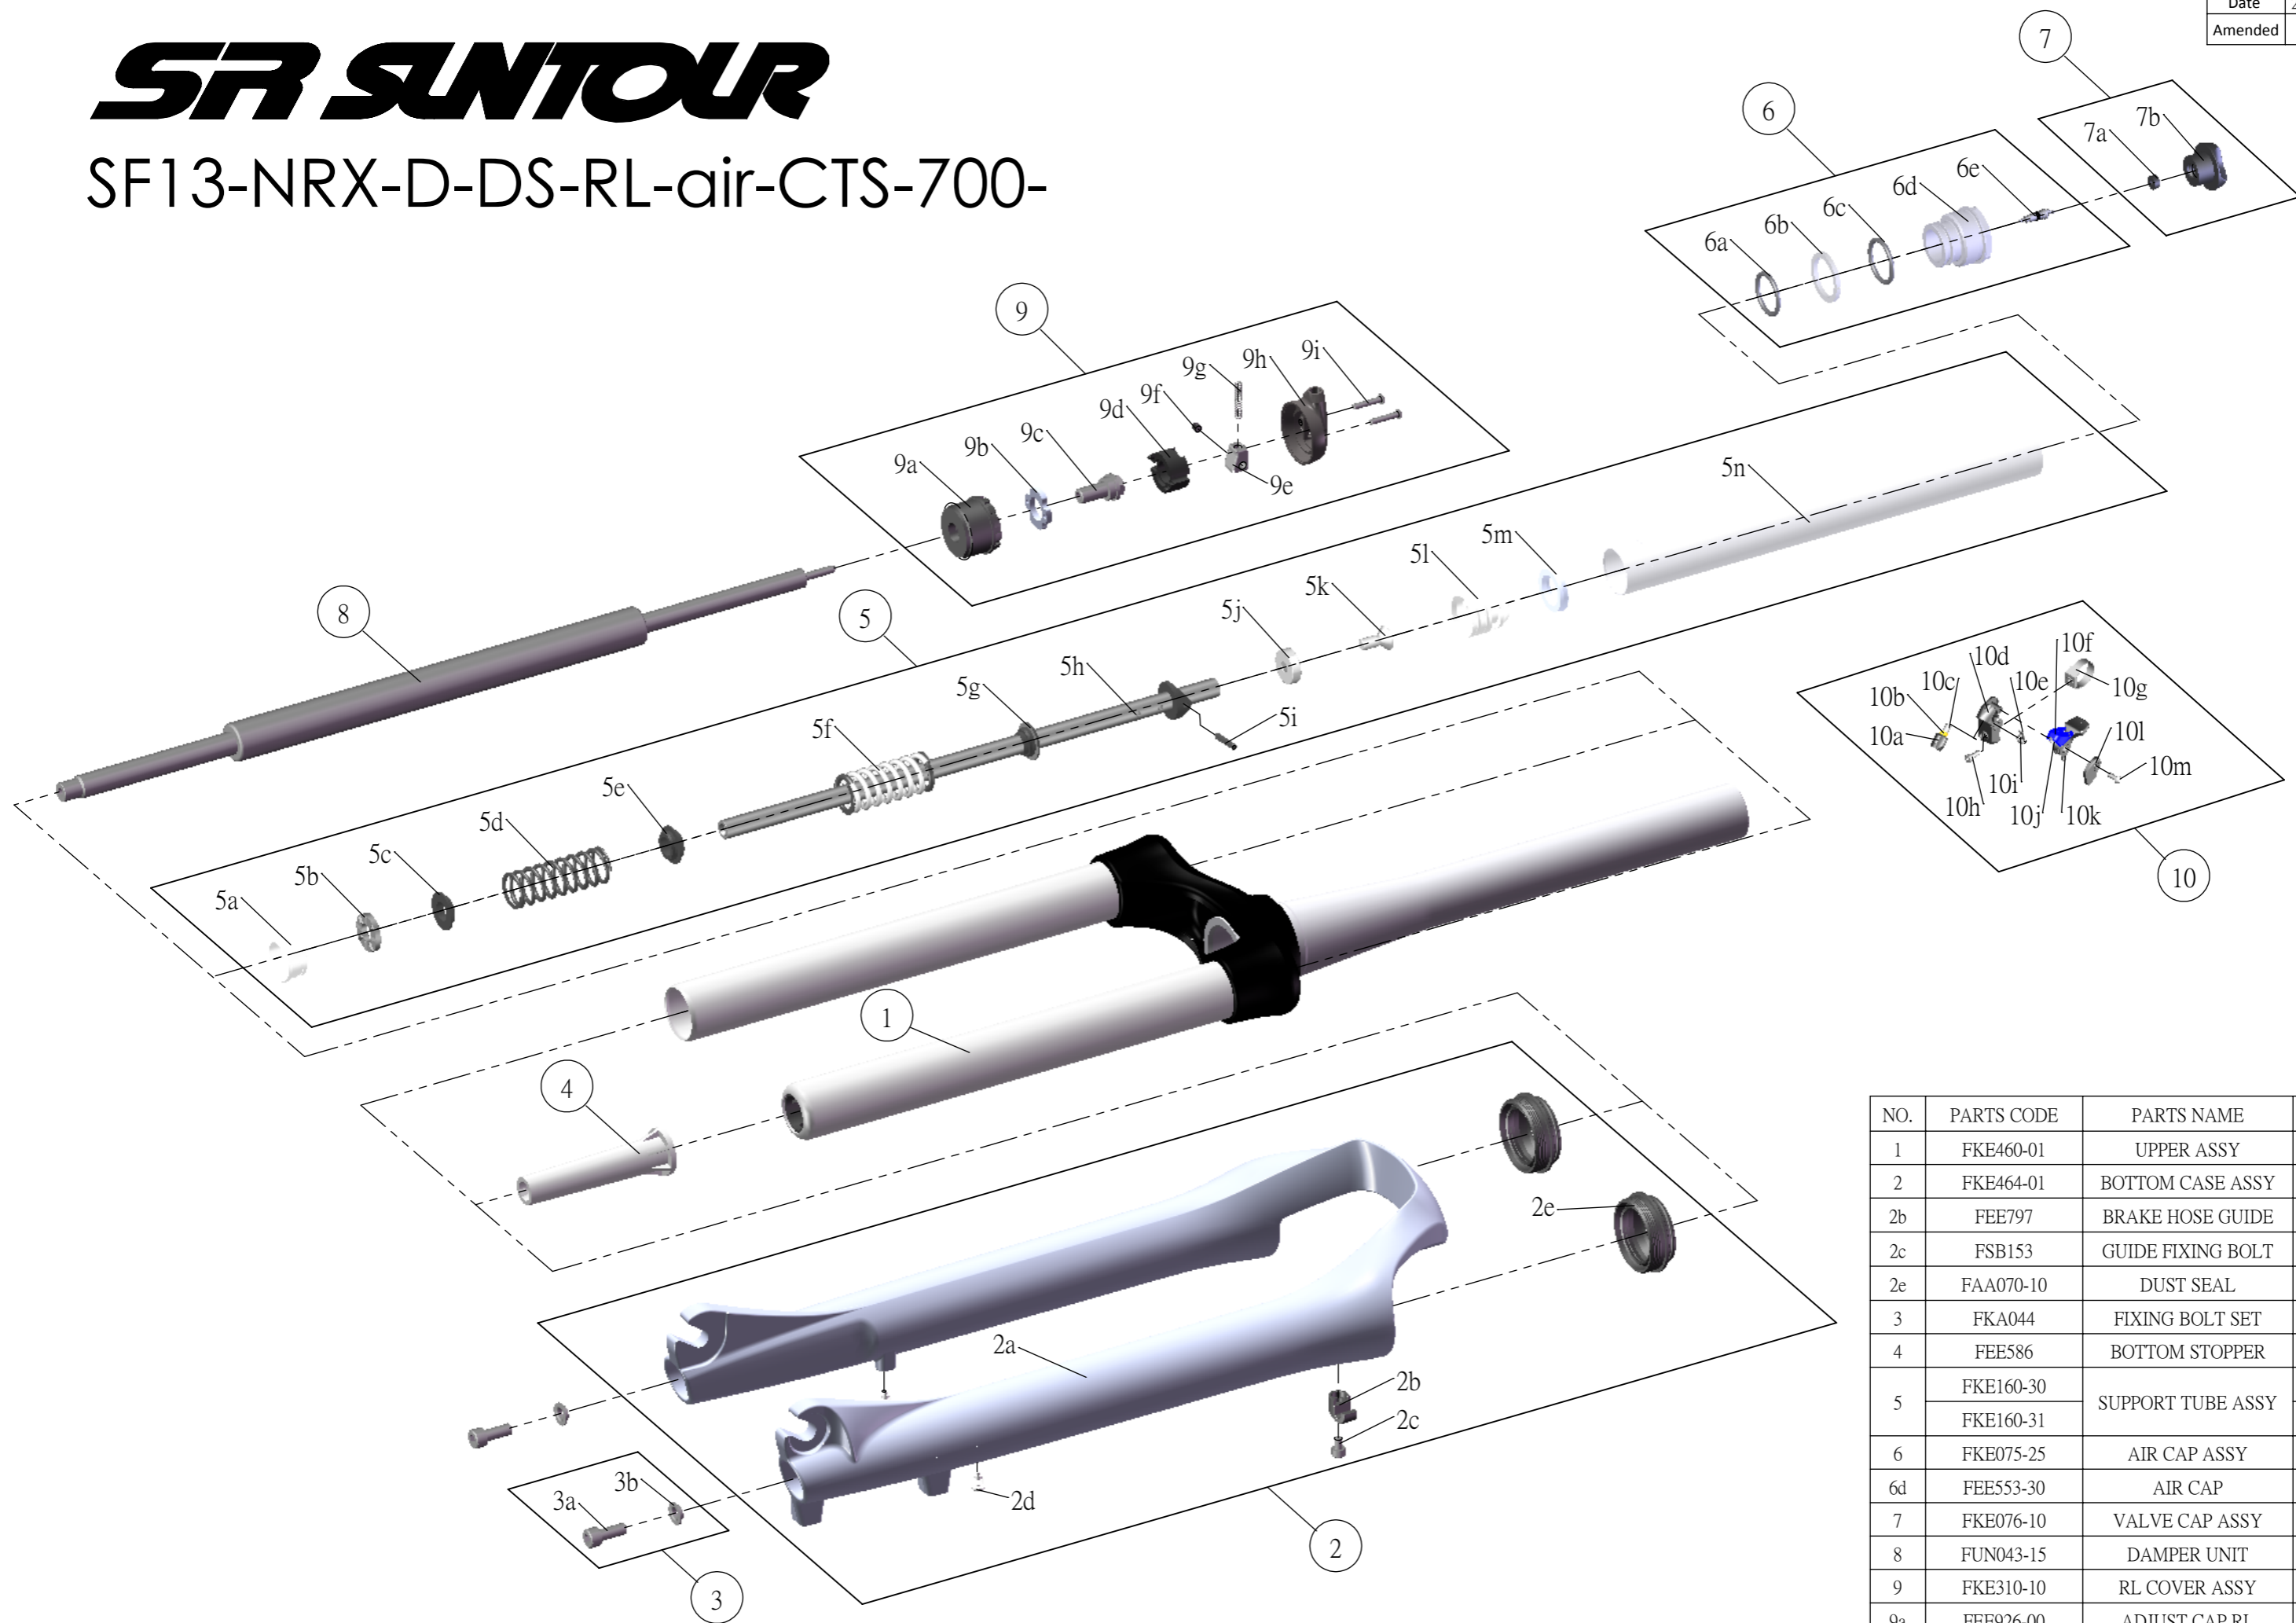

# SUNTOUR

SF13-NRX-D-DS-RL-air-CTS-700-

Date	2013.07.15	Version	1
Amended			

NO.	PARTS CODE	PARTS NAME	63	75	QT
1	FKE460-01	UPPER ASSY	*	*	1
2	FKE464-01	BOTTOM CASE ASSY	*	*	1
2b	FEE797	BRAKE HOSE GUIDE	*	*	1
2c	FSB153	GUIDE FIXING BOLT	*	*	1
2e	FAA070-10	DUST SEAL	*	*	2
3	FKA044	FIXING BOLT SET	*	*	2
4	FEE586	BOTTOM STOPPER	*	*	1
5	FKE160-30	SUPPORT TUBE ASSY		*	1
	FKE160-31		*		1
6	FKE075-25	AIR CAP ASSY	*	*	1
6d	FEE553-30	AIR CAP	*	*	1
7	FKE076-10	VALVE CAP ASSY	*	*	1
8	FUN043-15	DAMPER UNIT	*	*	1
9	FKE310-10	RL COVER ASSY	*	*	1
9a	FEE926-00	ADJUST CAP RL	*	*	1
9h	FEE939	RL COVER	*	*	1
10	SL9SC-RLO	REMOTE LEVER ASSY	*	*	1