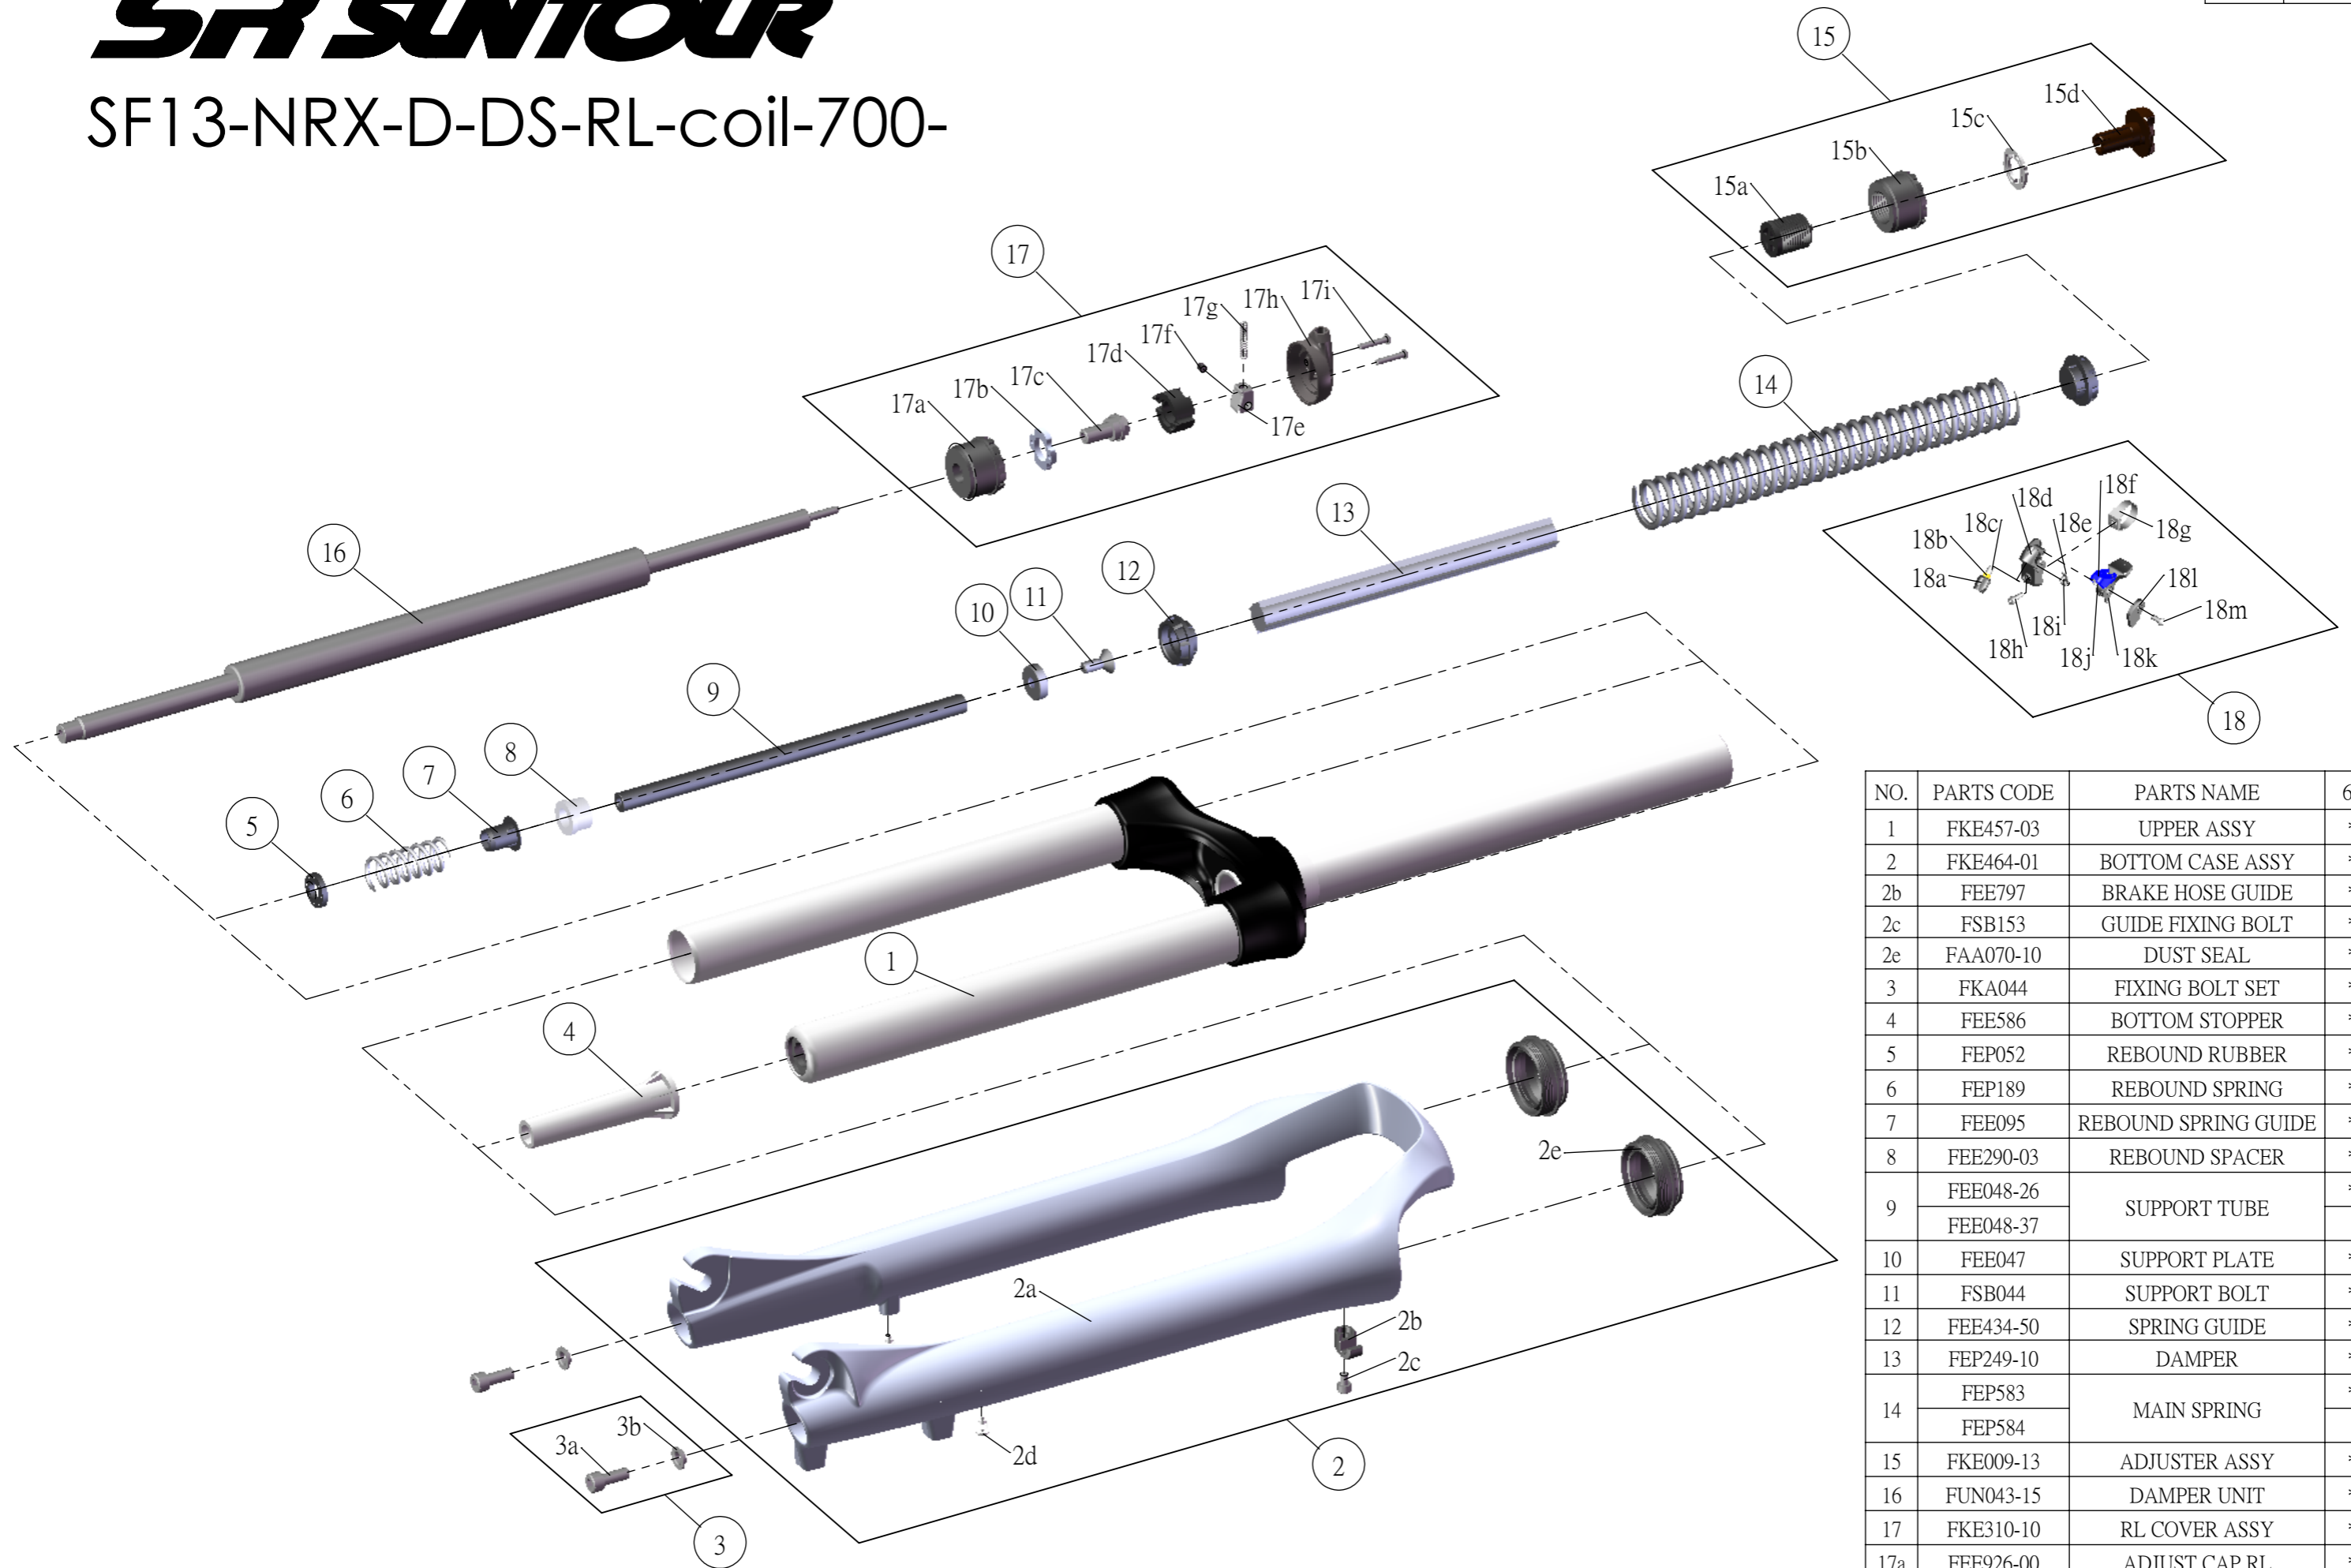

SR SUNTOUR

SF13-NRX-D-DS-RL-coil-700-

Date	2013.07.15	Version	1
Amended			

NO.	PARTS CODE	PARTS NAME	63	75	QT
1	FKE457-03	UPPER ASSY	*	*	1
2	FKE464-01	BOTTOM CASE ASSY	*	*	1
2b	FEE797	BRAKE HOSE GUIDE	*	*	1
2c	FSB153	GUIDE FIXING BOLT	*	*	1
2e	FAA070-10	DUST SEAL	*	*	2
3	FKA044	FIXING BOLT SET	*	*	2
4	FEE586	BOTTOM STOPPER	*	*	1
5	FEP052	REBOUND RUBBER	*	*	1
6	FEP189	REBOUND SPRING	*	*	1
7	FEE095	REBOUND SPRING GUIDE	*	*	1
8	FEE290-03	REBOUND SPACER	*	*	1
9	FEE048-26	SUPPORT TUBE	*		1
	FEE048-37			*	1
10	FEE047	SUPPORT PLATE	*	*	1
11	FSB044	SUPPORT BOLT	*	*	1
12	FEE434-50	SPRING GUIDE	*	*	2
13	FEP249-10	DAMPER	*	*	1
14	FEP583	MAIN SPRING	*		1
	FEP584			*	1
15	FKE009-13	ADJUSTER ASSY	*	*	1
16	FUN043-15	DAMPER UNIT	*	*	1
17	FKE310-10	RL COVER ASSY	*	*	1
17a	FEE926-00	ADJUST CAP RL	*	*	1
17h	FEE939	RL COVER	*	*	1
18	SL9SC-RLO	REMOTE LEVER ASSY	*	*	1