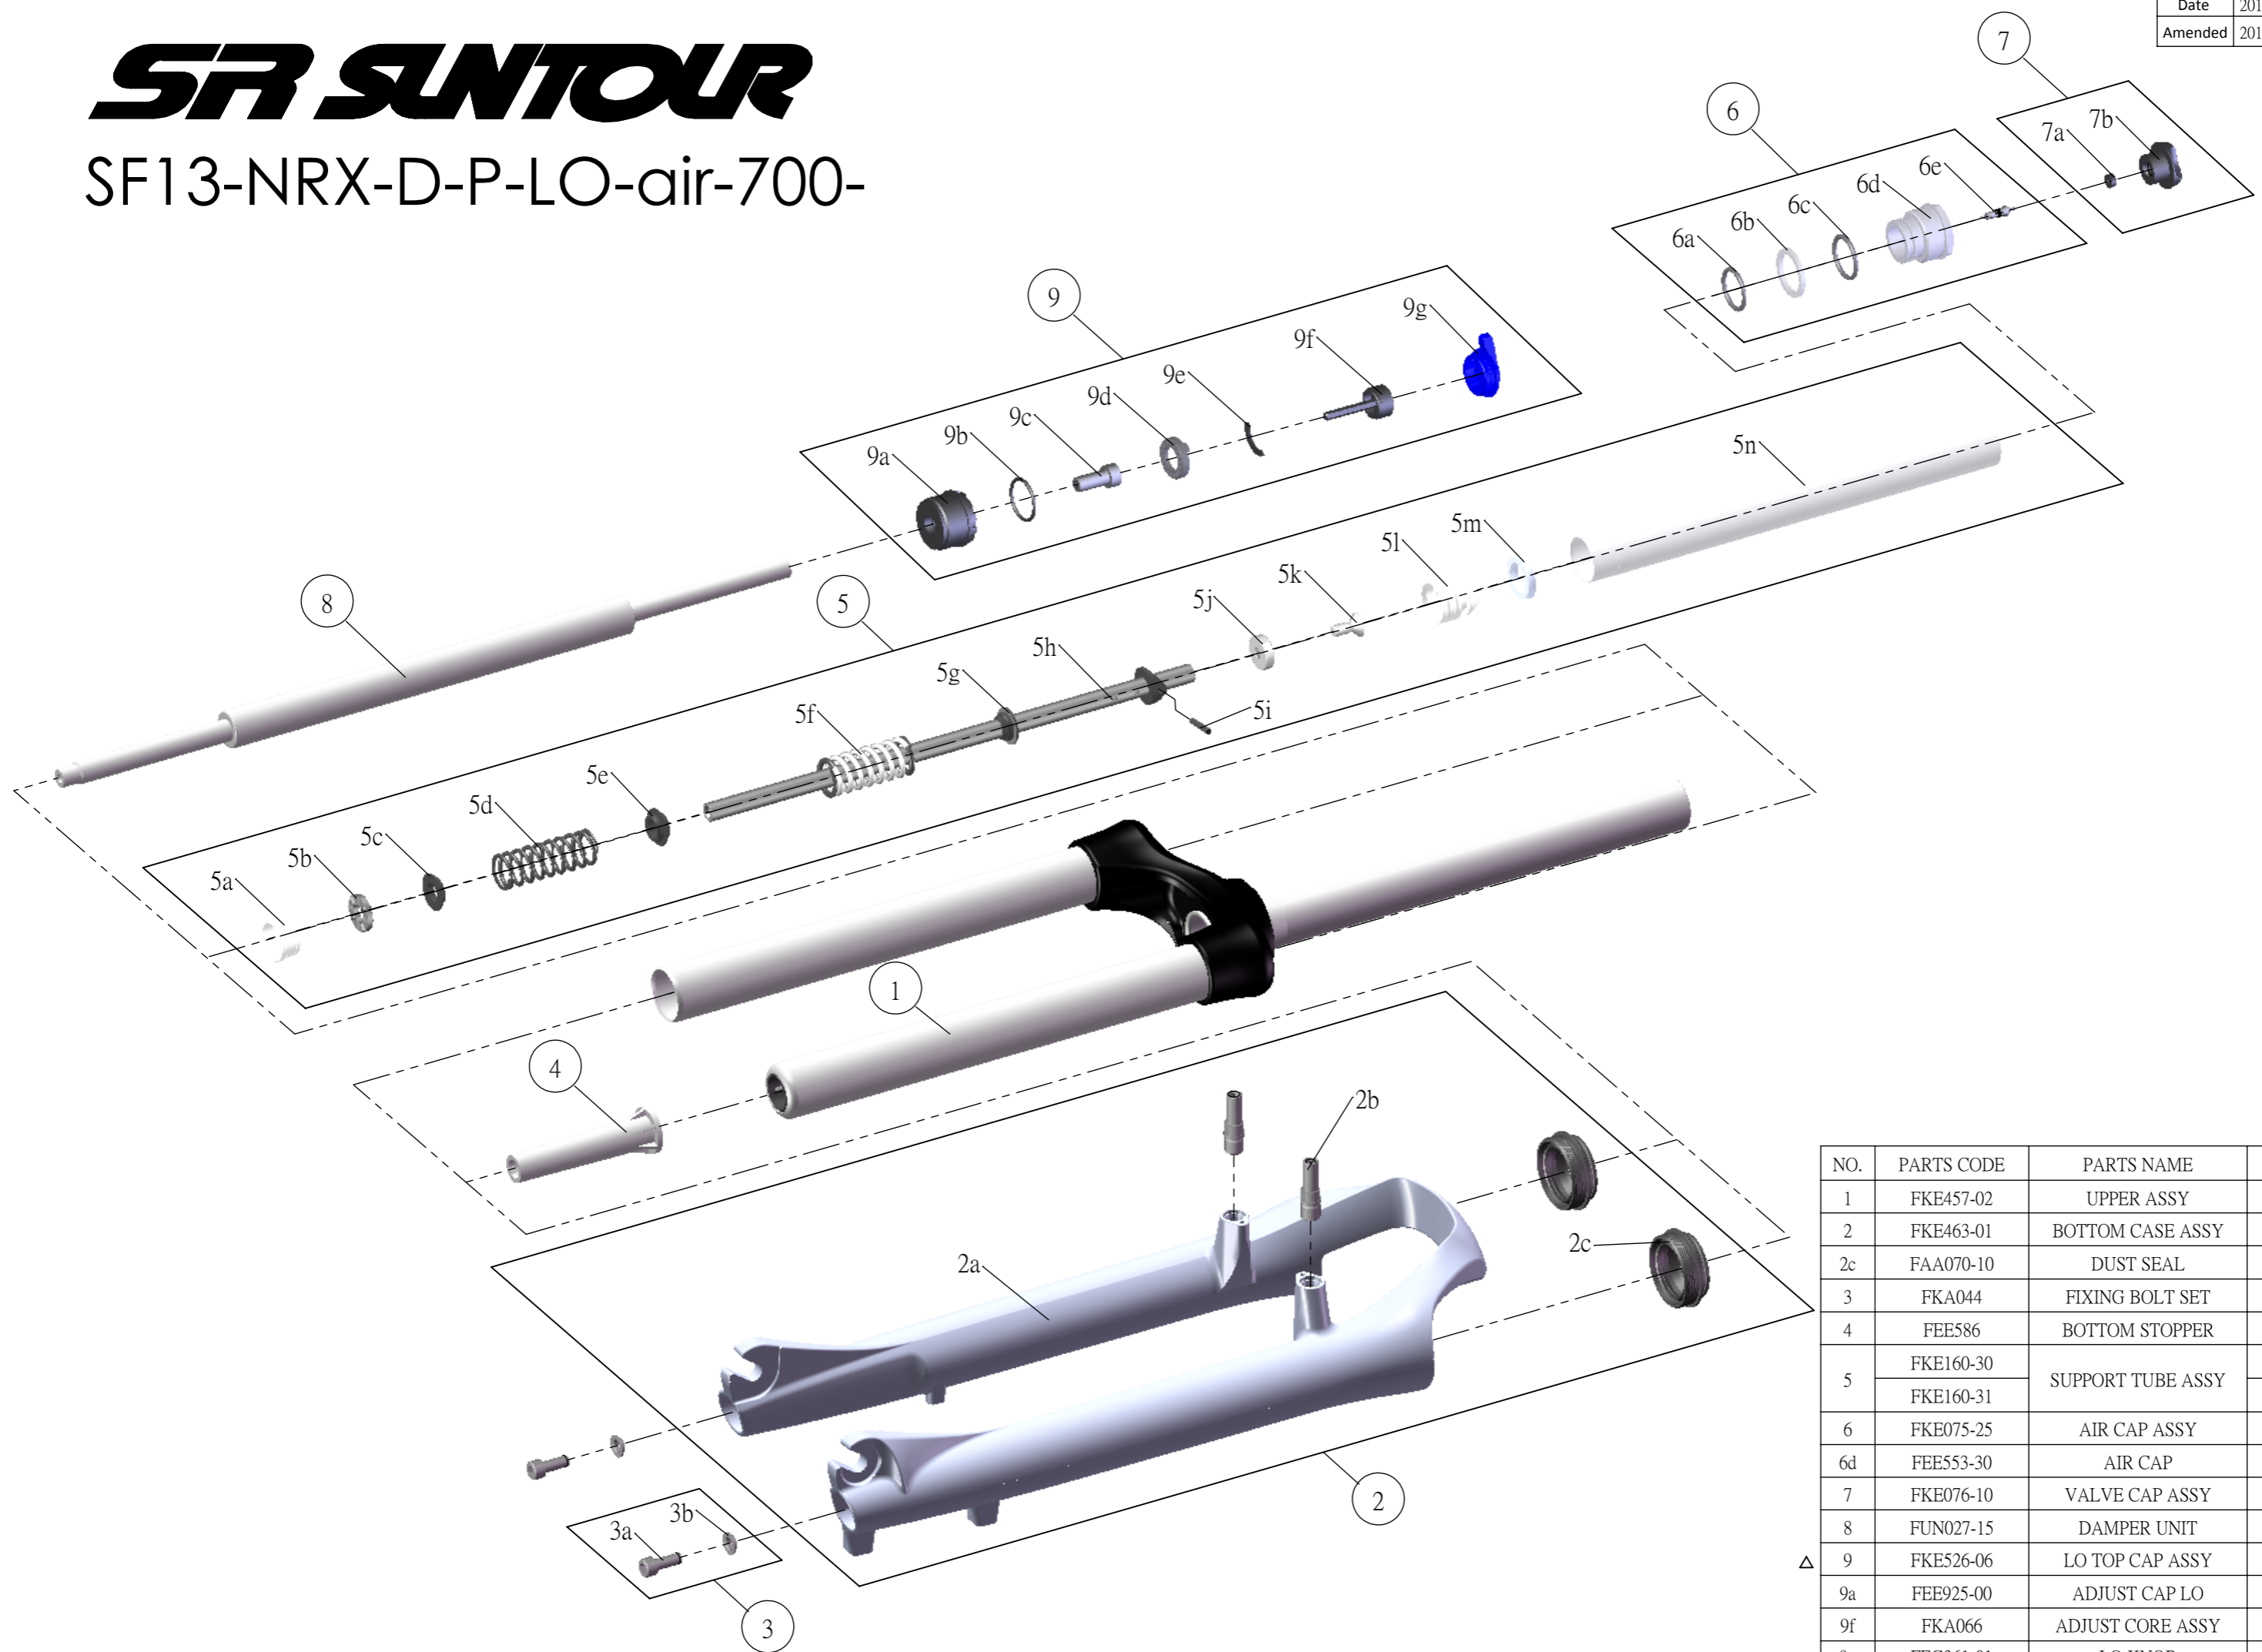

SUNTOUR

SF13-NRX-D-P-LO-air-700-

Date	2013.07.15	Version	2
Amended	2015.11.30		

NO.	PARTS CODE	PARTS NAME	63	75	QT
1	FKE457-02	UPPER ASSY	*	*	1
2	FKE463-01	BOTTOM CASE ASSY	*	*	1
2c	FAA070-10	DUST SEAL	*	*	2
3	FKA044	FIXING BOLT SET	*	*	2
4	FEE586	BOTTOM STOPPER	*	*	1
5	FKE160-30	SUPPORT TUBE ASSY		*	1
	FKE160-31		*	1	
6	FKE075-25	AIR CAP ASSY	*	*	1
6d	FEE553-30	AIR CAP	*	*	1
7	FKE076-10	VALVE CAP ASSY	*	*	1
8	FUN027-15	DAMPER UNIT	*	*	1
Δ 9	FKE526-06	LO TOP CAP ASSY	*	*	1
9a	FEE925-00	ADJUST CAP LO	*	*	1
9f	FKA066	ADJUST CORE ASSY	*	*	1
Δ 9g	FEG361-01	LO KNOB	*	*	1