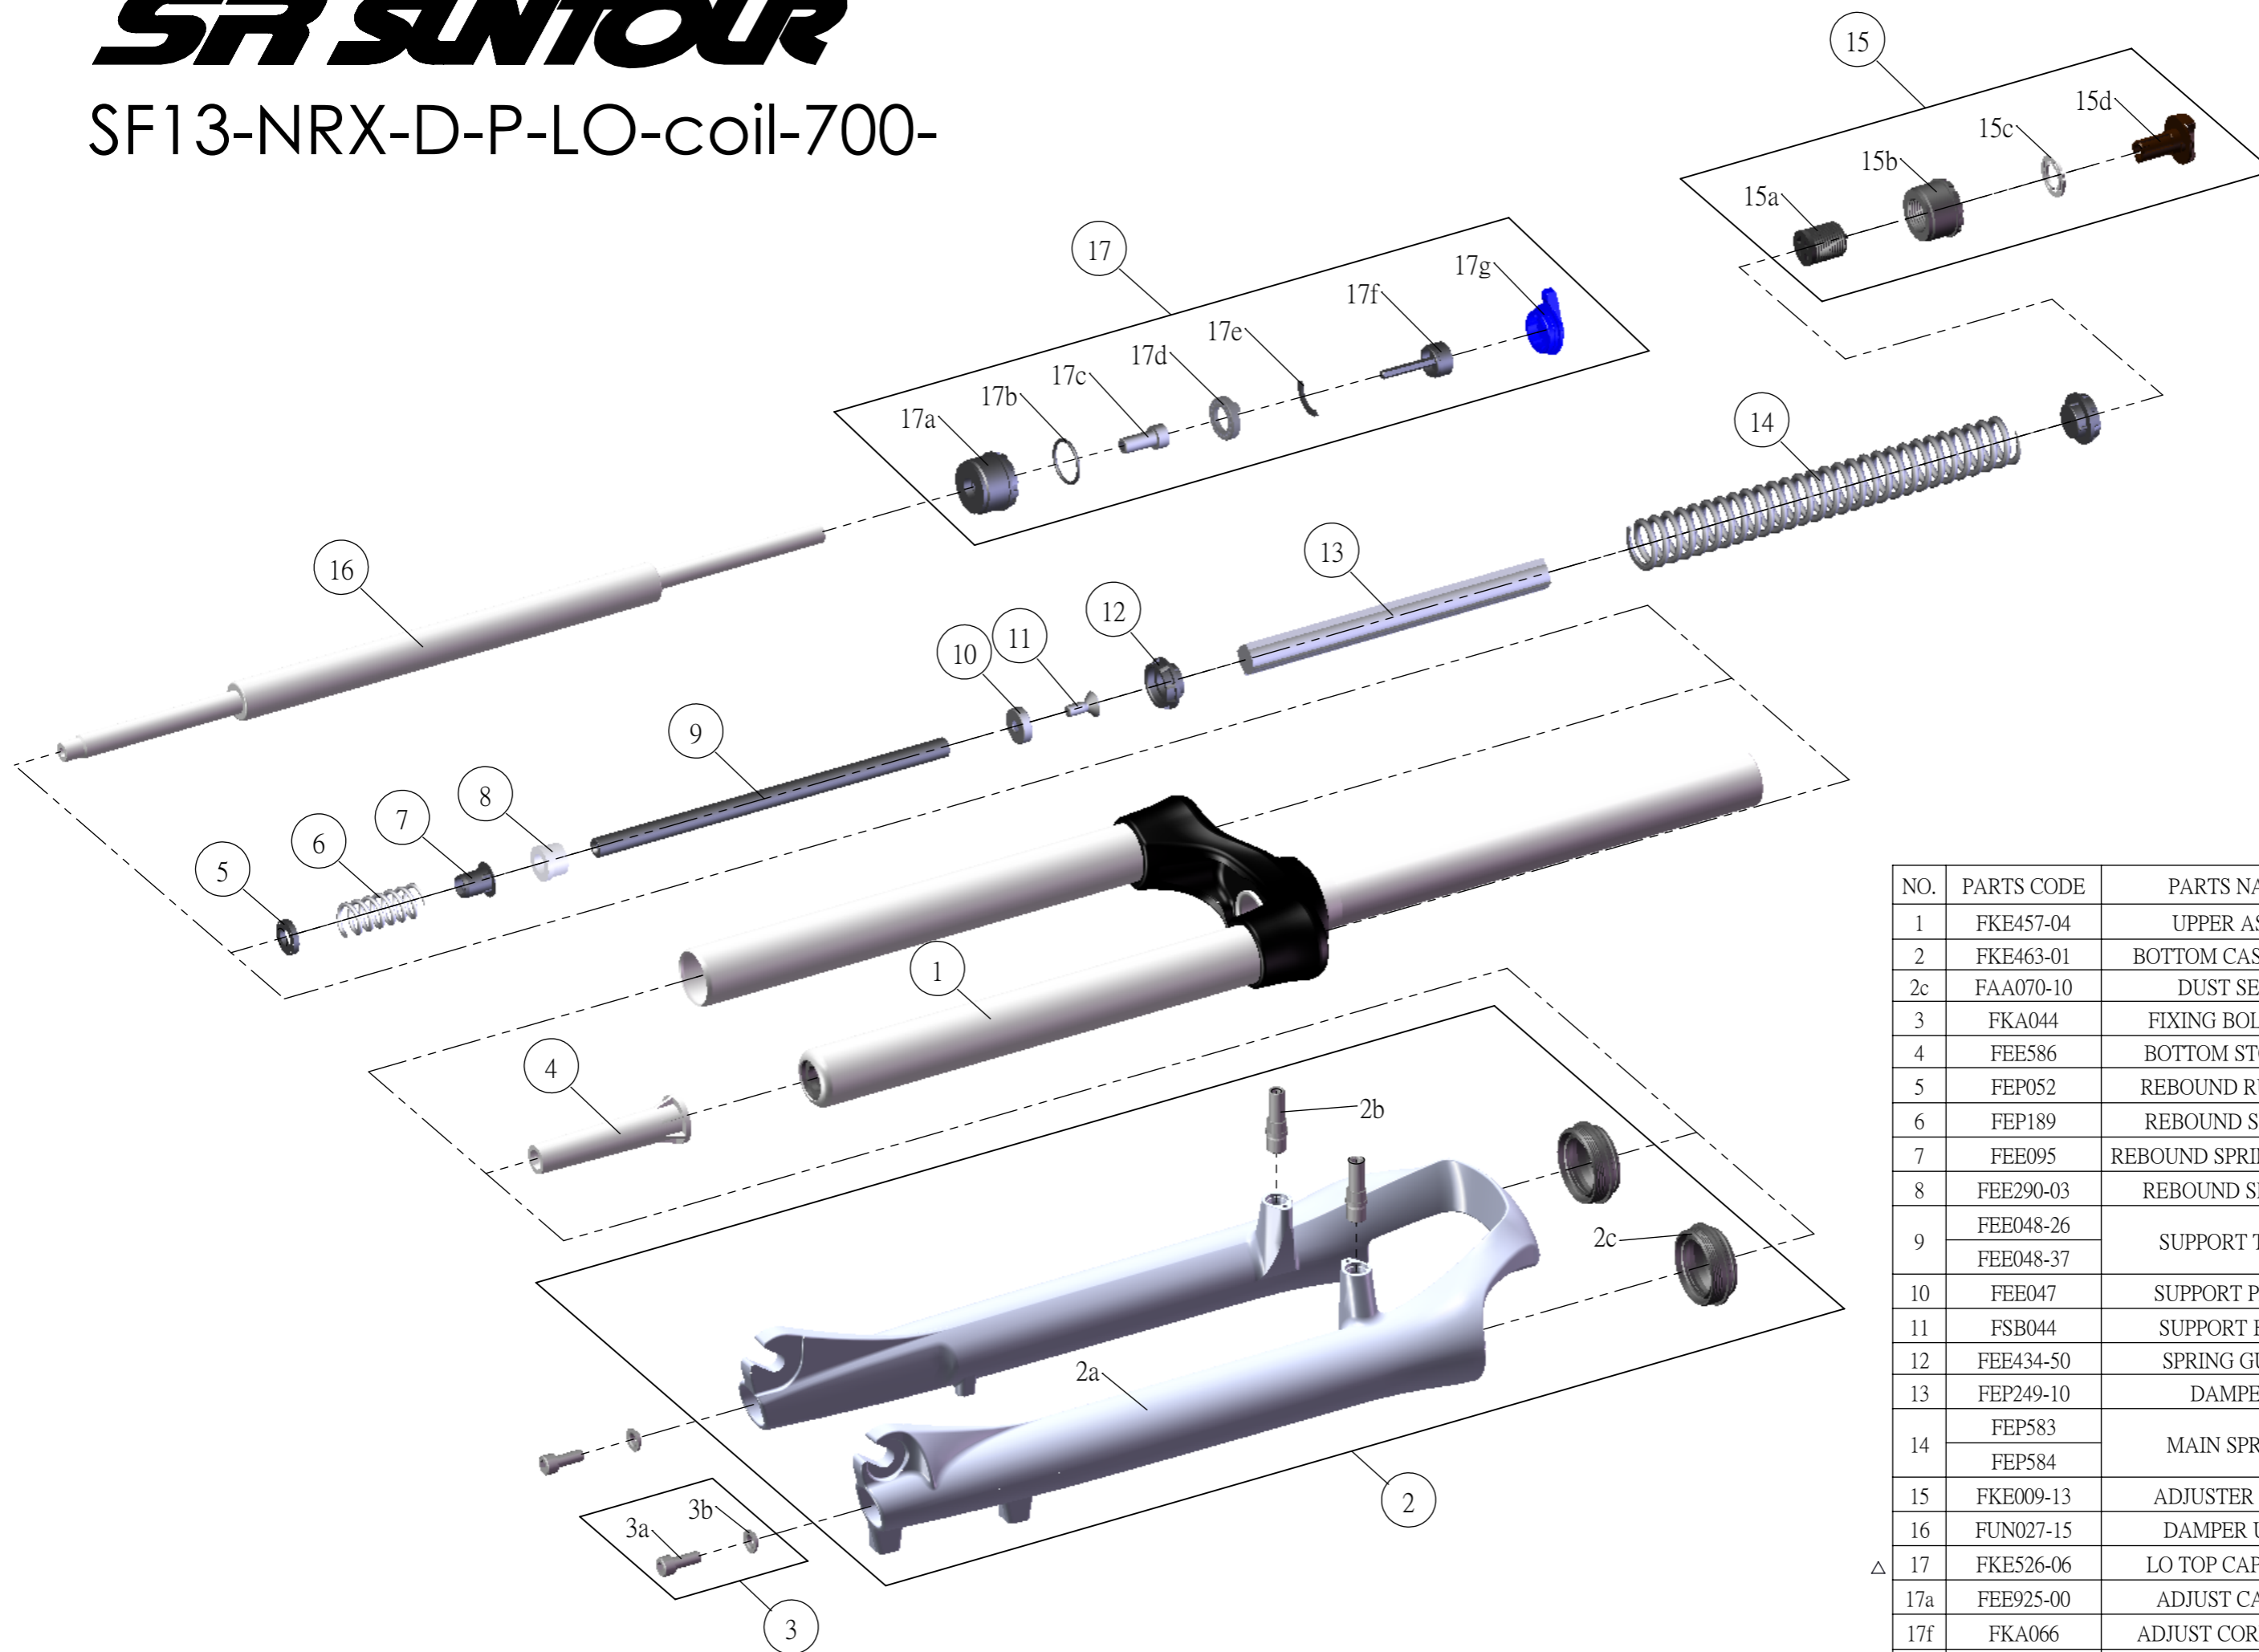

SUNTOUR

SF13-NRX-D-P-LO-coil-700-

NO.	PARTS CODE	PARTS NAME	63	75	QT
1	FKE457-04	UPPER ASSY	*	*	1
2	FKE463-01	BOTTOM CASE ASSY	*	*	1
2c	FAA070-10	DUST SEAL	*	*	2
3	FKA044	FIXING BOLT SET	*	*	2
4	FEE586	BOTTOM STOPPER	*	*	1
5	FEP052	REBOUND RUBBER	*	*	1
6	FEP189	REBOUND SPRING	*	*	1
7	FEE095	REBOUND SPRING GUIDE	*	*	1
8	FEE290-03	REBOUND SPACER	*	*	1
9	FEE048-26	SUPPORT TUBE	*		1
	FEE048-37			*	1
10	FEE047	SUPPORT PLATE	*	*	1
11	FSB044	SUPPORT BOLT	*	*	1
12	FEE434-50	SPRING GUIDE	*	*	2
13	FEP249-10	DAMPER	*	*	1
14	FEP583	MAIN SPRING	*		1
	FEP584			*	1
15	FKE009-13	ADJUSTER ASSY	*	*	1
16	FUN027-15	DAMPER UNIT	*	*	1
△ 17	FKE526-06	LO TOP CAP ASSY	*	*	1
17a	FEE925-00	ADJUST CAP LO	*	*	1
17f	FKA066	ADJUST CORE ASSY	*	*	1
△ 17g	FEG361-01	LO KNOB	*	*	1