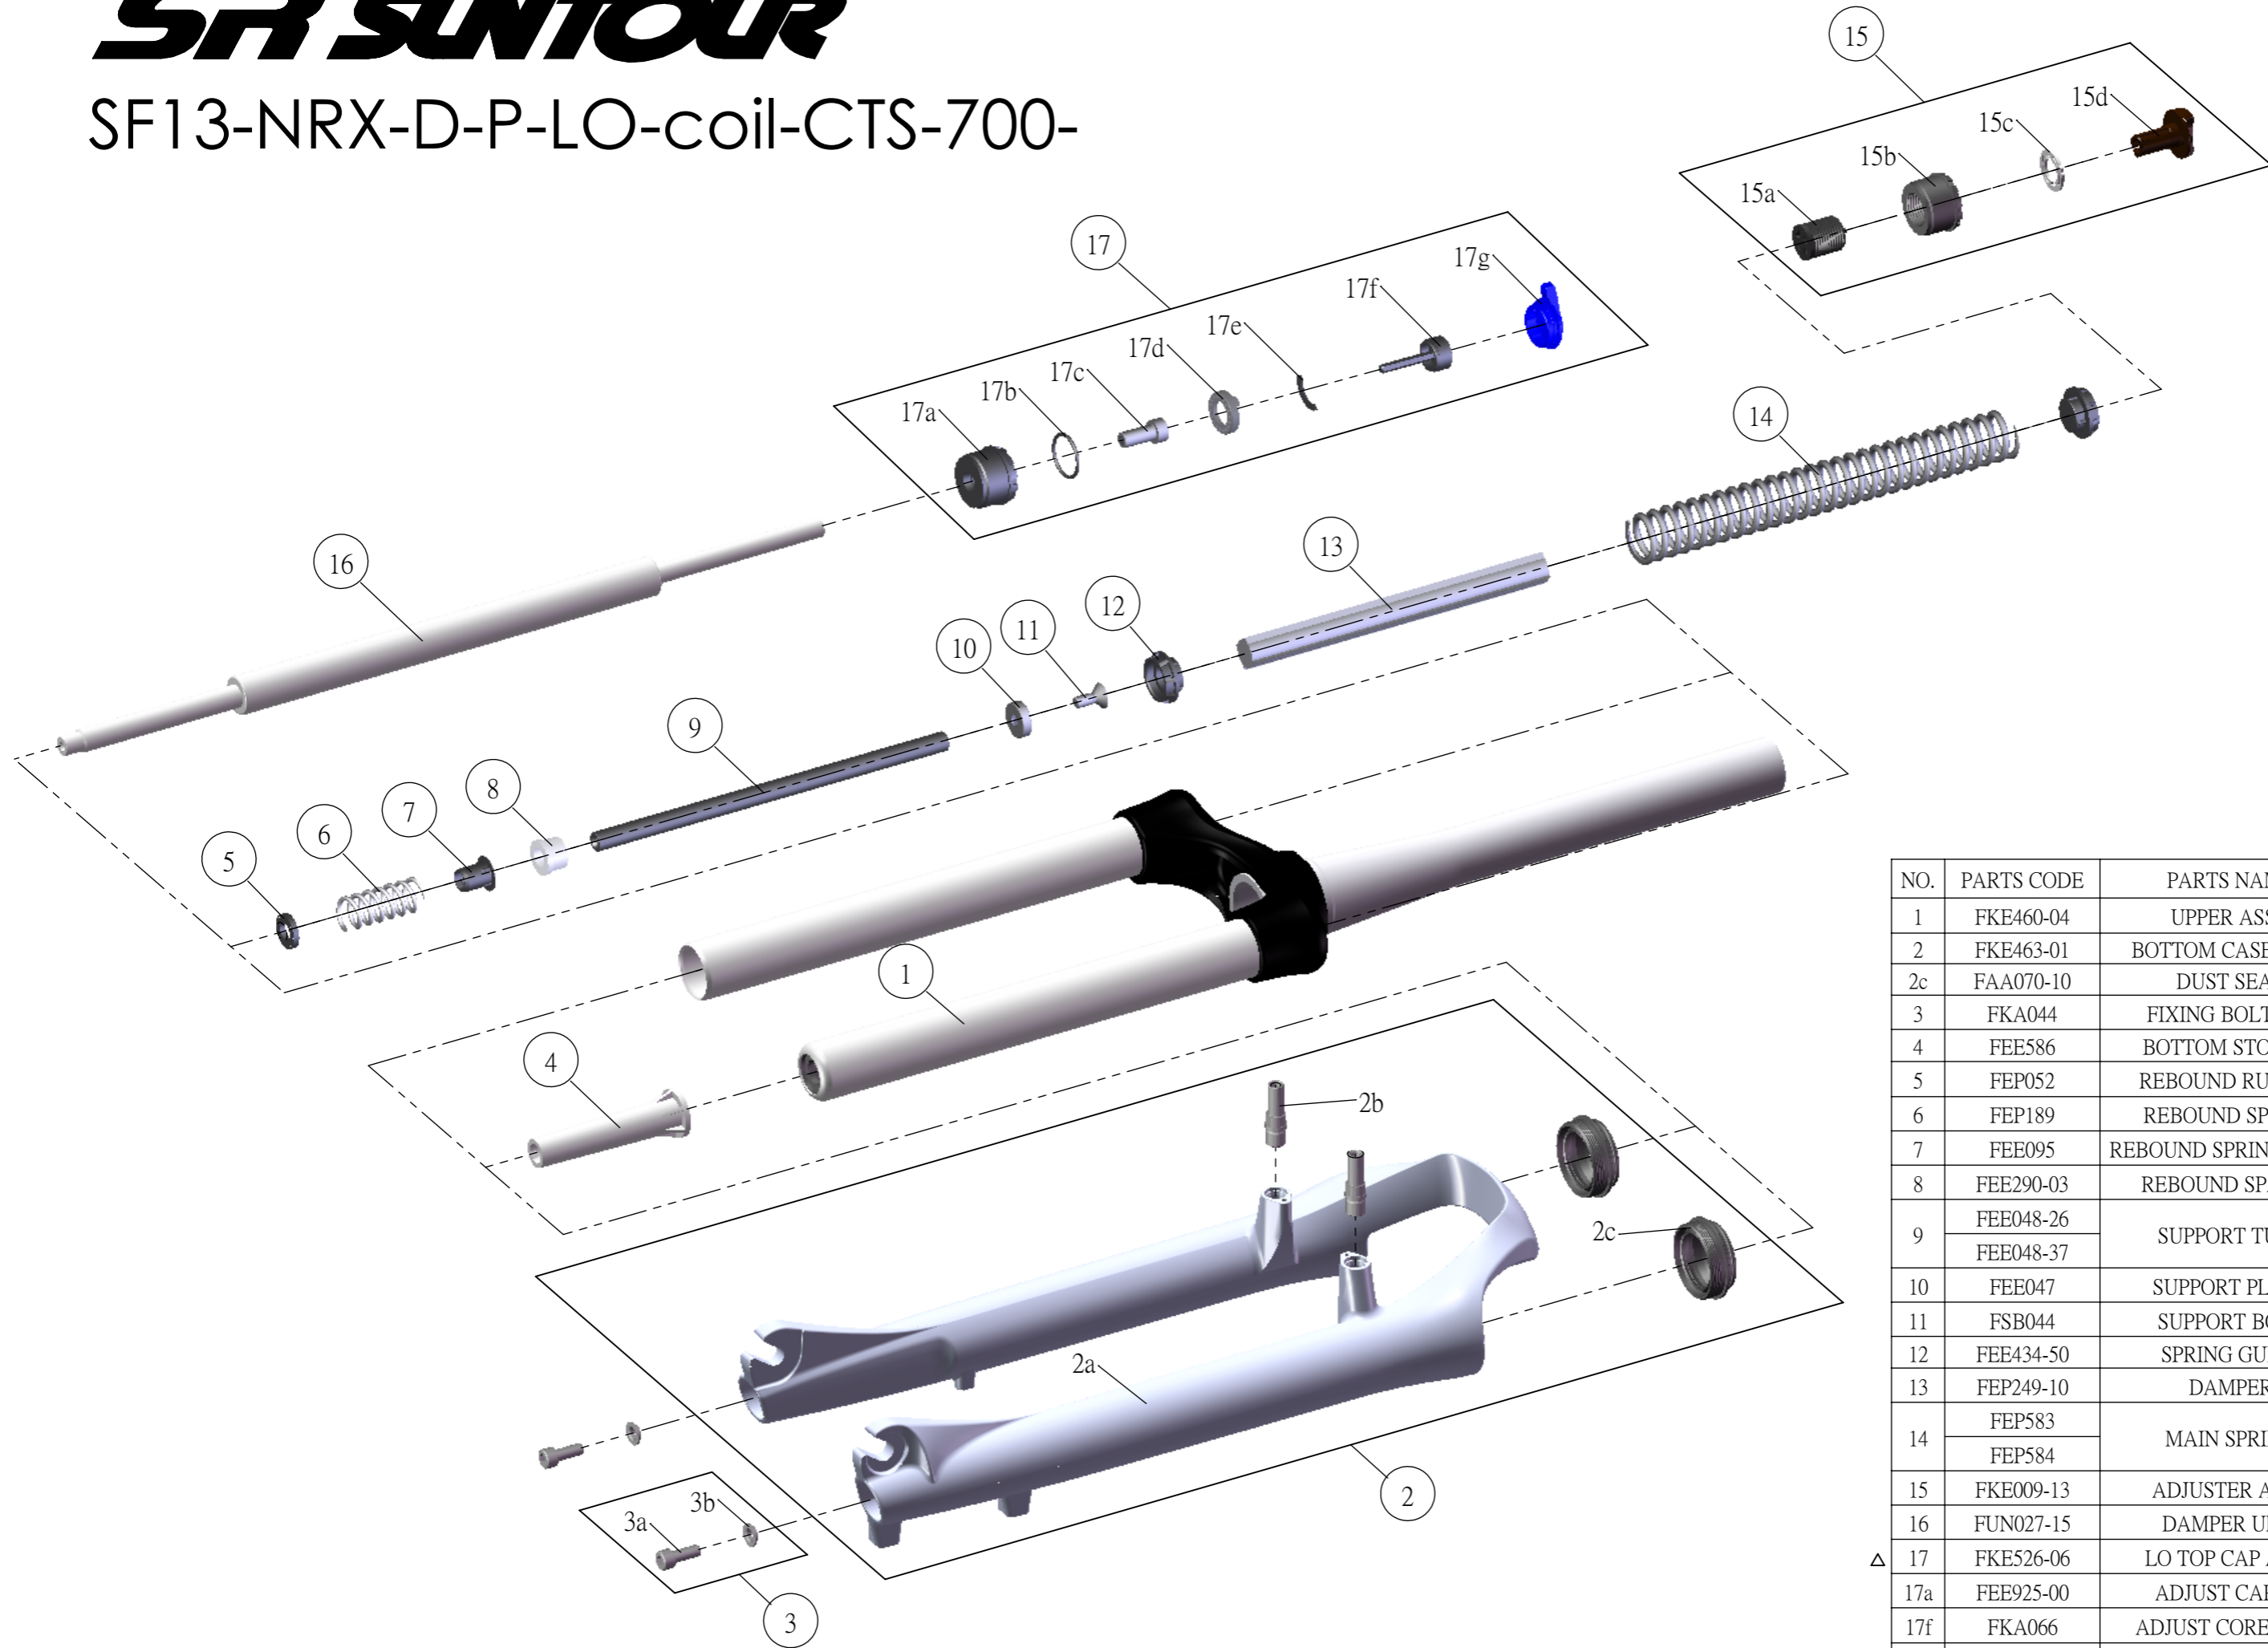

SUNTOUR

SF13-NRX-D-P-LO-coil-CTS-700-

Date	2013.07.15	Version	2
Amended	2015.11.30		

NO.	PARTS CODE	PARTS NAME	63	75	QT
1	FKE460-04	UPPER ASSY	*	*	1
2	FKE463-01	BOTTOM CASE ASSY	*	*	1
2c	FAA070-10	DUST SEAL	*	*	2
3	FKA044	FIXING BOLT SET	*	*	2
4	FEE586	BOTTOM STOPPER	*	*	1
5	FEP052	REBOUND RUBBER	*	*	1
6	FEP189	REBOUND SPRING	*	*	1
7	FEE095	REBOUND SPRING GUIDE	*	*	1
8	FEE290-03	REBOUND SPACER	*	*	1
9	FEE048-26	SUPPORT TUBE	*		1
	FEE048-37			*	1
10	FEE047	SUPPORT PLATE	*	*	1
11	FSB044	SUPPORT BOLT	*	*	1
12	FEE434-50	SPRING GUIDE	*	*	2
13	FEP249-10	DAMPER	*	*	1
14	FEP583	MAIN SPRING	*		1
	FEP584			*	1
15	FKE009-13	ADJUSTER ASSY	*	*	1
16	FUN027-15	DAMPER UNIT	*	*	1
△ 17	FKE526-06	LO TOP CAP ASSY	*	*	1
17a	FEE925-00	ADJUST CAP LO	*	*	1
17f	FKA066	ADJUST CORE ASSY	*	*	1
△ 17g	FEG361-01	LO KNOB	*	*	1