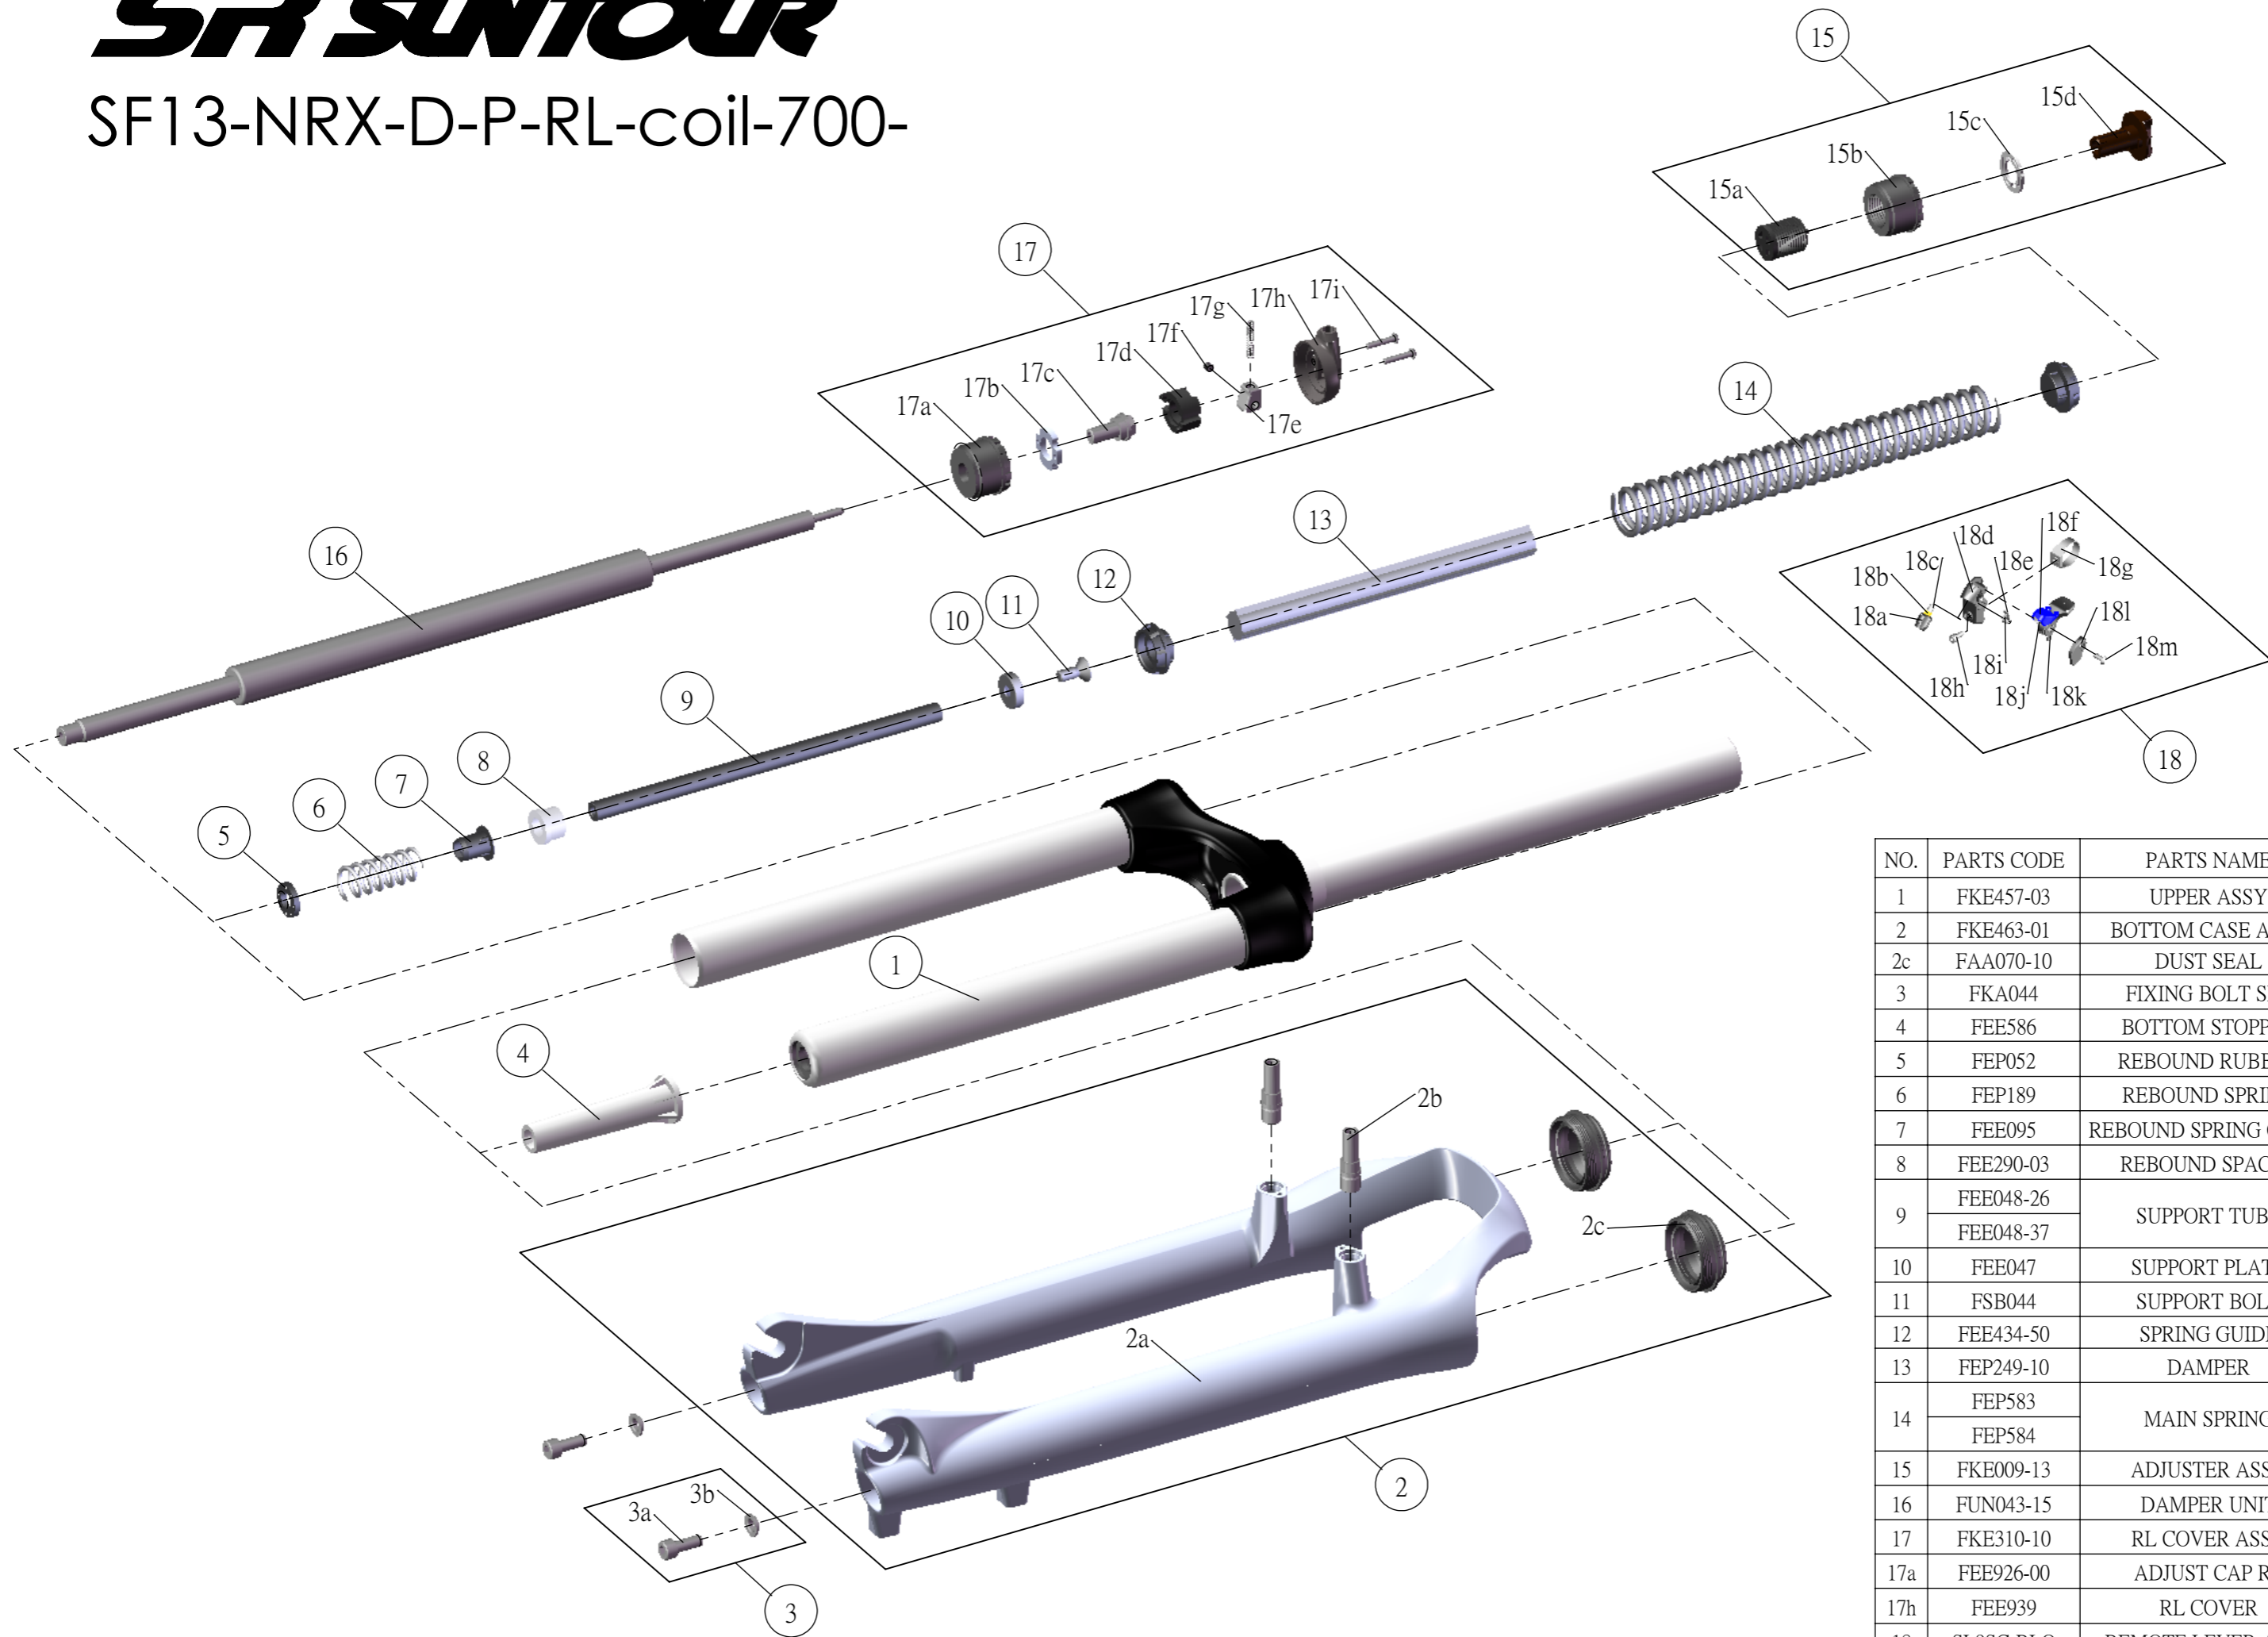

SUNTOUR

SF13-NRX-D-P-RL-coil-700-

NO.	PARTS CODE	PARTS NAME	63	75	QT
1	FKE457-03	UPPER ASSY	*	*	1
2	FKE463-01	BOTTOM CASE ASSY	*	*	1
2c	FAA070-10	DUST SEAL	*	*	2
3	FKA044	FIXING BOLT SET	*	*	2
4	FEE586	BOTTOM STOPPER	*	*	1
5	FEP052	REBOUND RUBBER	*	*	1
6	FEP189	REBOUND SPRING	*	*	1
7	FEE095	REBOUND SPRING GUIDE	*	*	1
8	FEE290-03	REBOUND SPACER	*	*	1
9	FEE048-26	SUPPORT TUBE	*		1
	FEE048-37			*	1
10	FEE047	SUPPORT PLATE	*	*	1
11	FSB044	SUPPORT BOLT	*	*	1
12	FEE434-50	SPRING GUIDE	*	*	2
13	FEP249-10	DAMPER	*	*	1
14	FEP583	MAIN SPRING	*		1
	FEP584			*	1
15	FKE009-13	ADJUSTER ASSY	*	*	1
16	FUN043-15	DAMPER UNIT	*	*	1
17	FKE310-10	RL COVER ASSY	*	*	1
17a	FEE926-00	ADJUST CAP RL	*	*	1
17h	FEE939	RL COVER	*	*	1
18	SL9SC-RLO	REMOTE LEVER ASSY	*	*	1