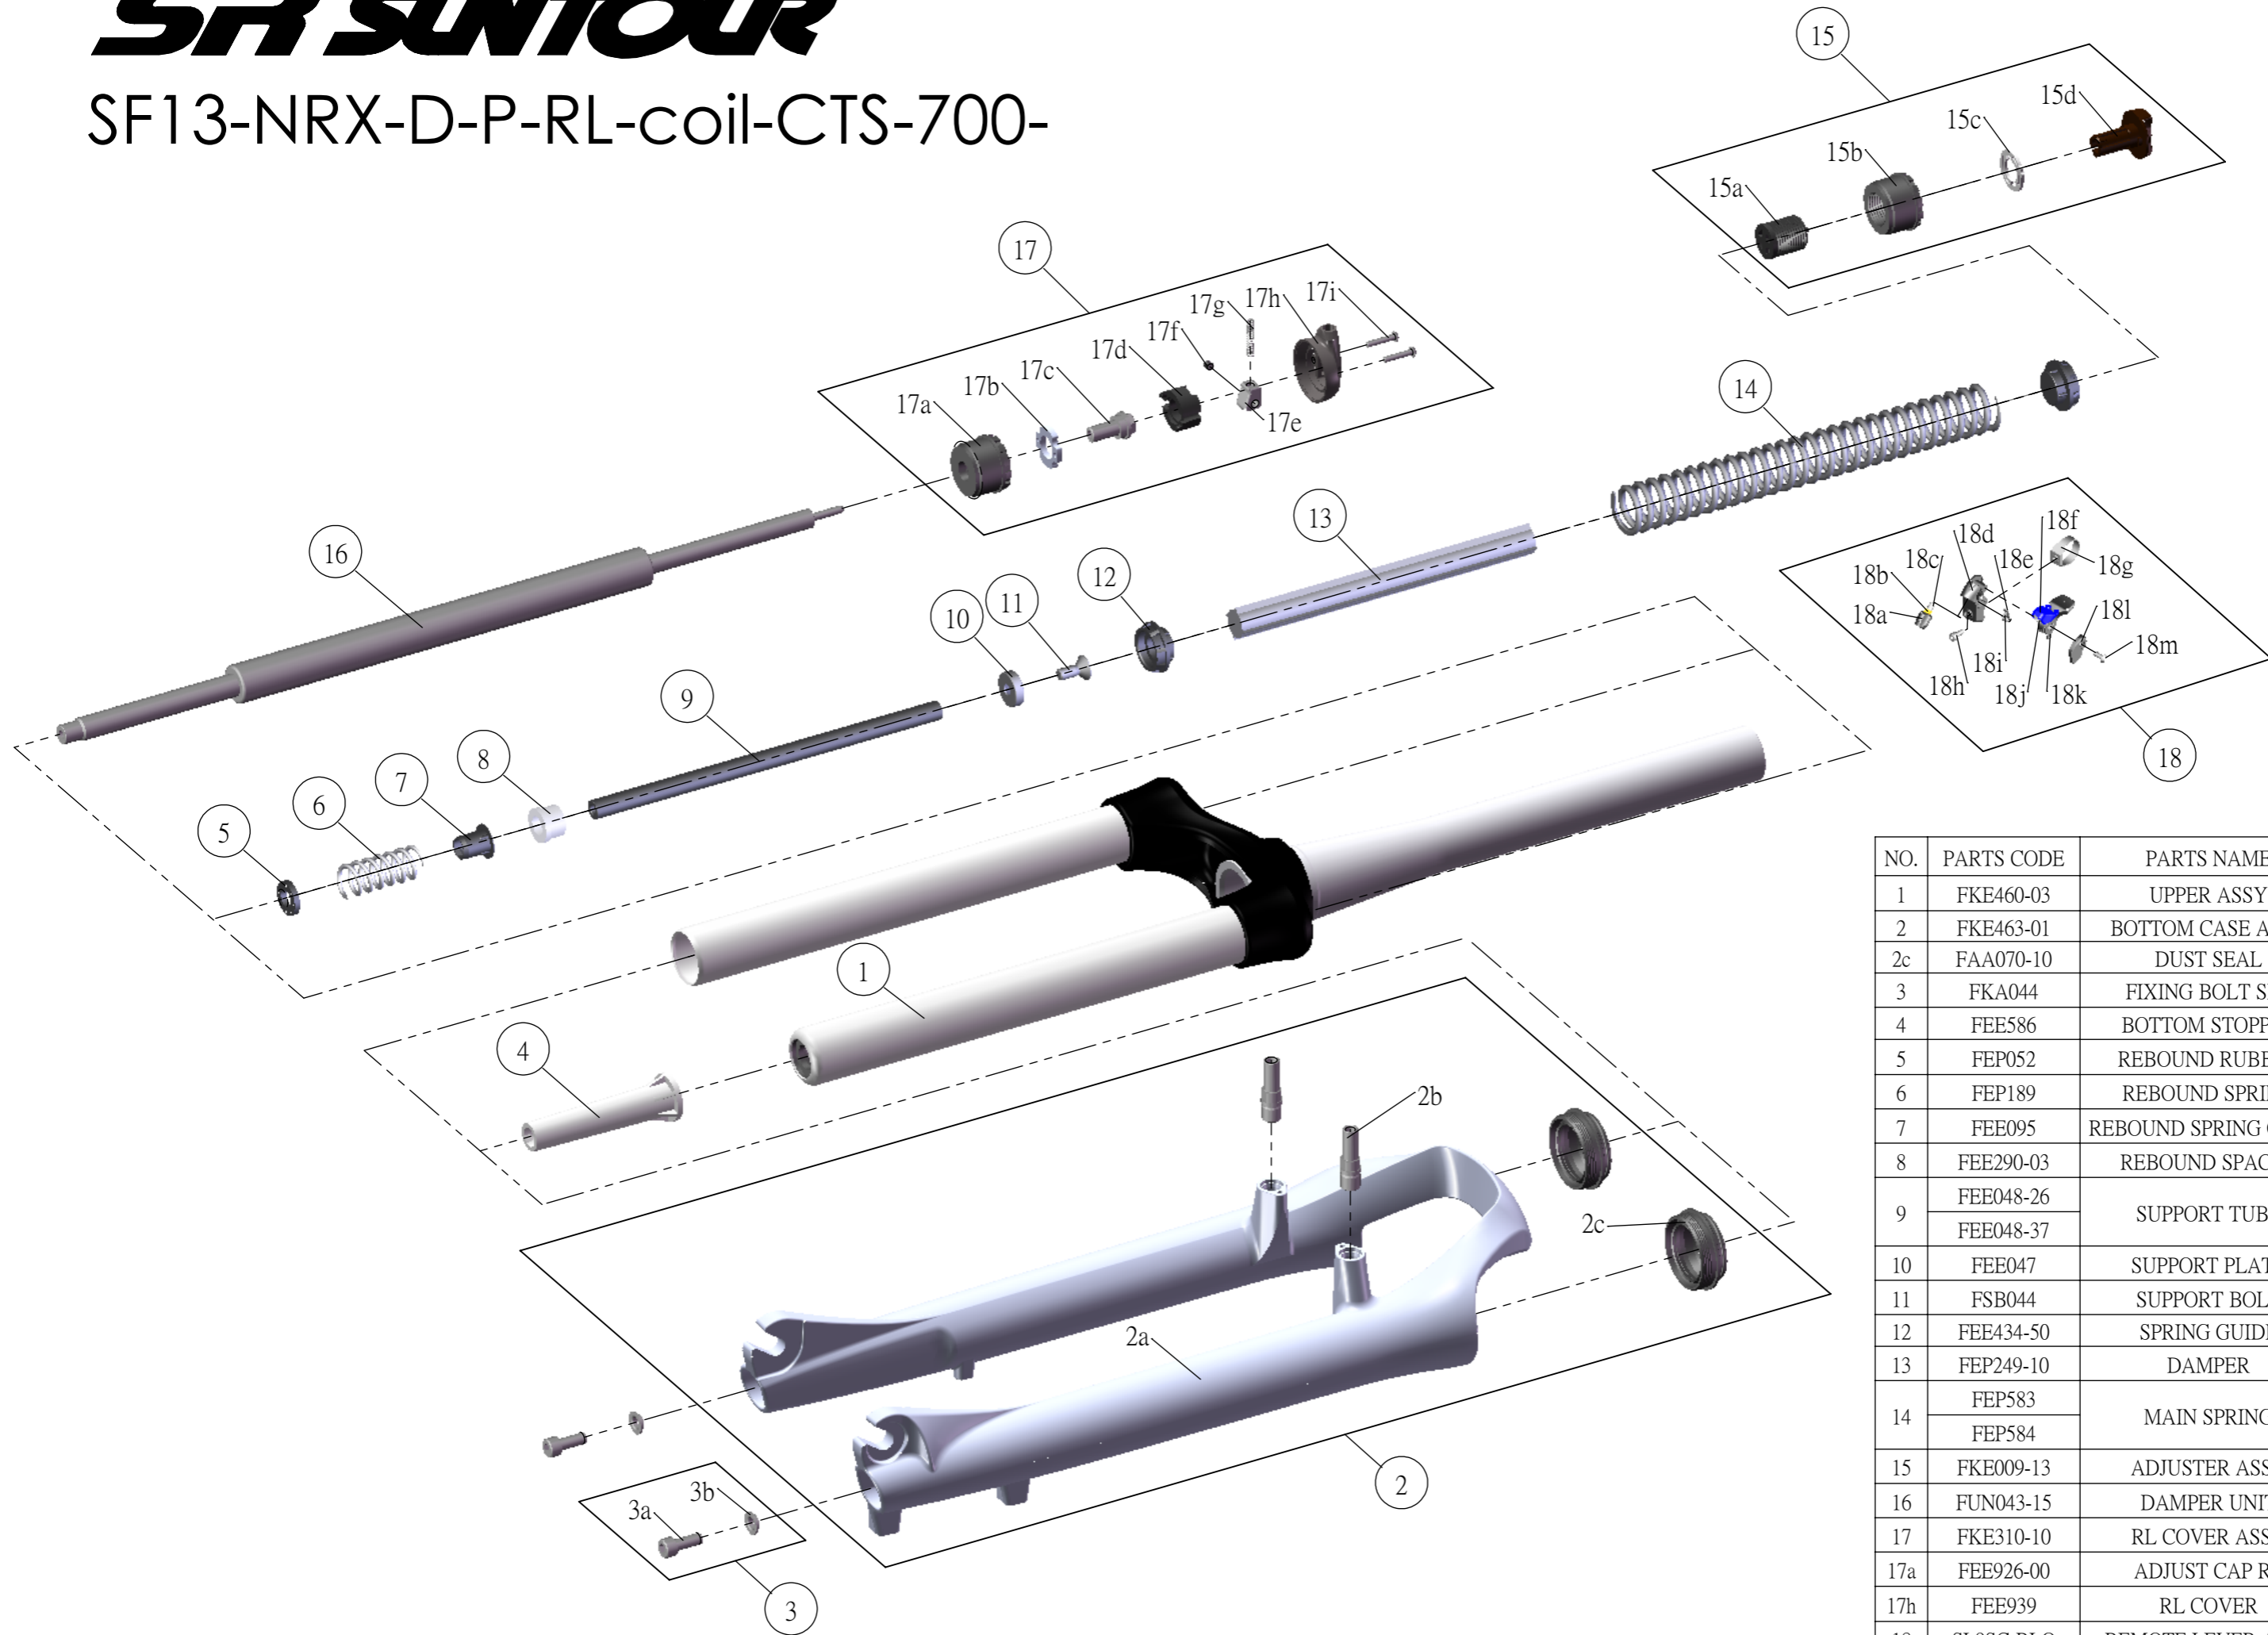

SF SUNTOUR

SF13-NRX-D-P-RL-coil-CTS-700-

NO.	PARTS CODE	PARTS NAME	63	75	QT
1	FKE460-03	UPPER ASSY	*	*	1
2	FKE463-01	BOTTOM CASE ASSY	*	*	1
2c	FAA070-10	DUST SEAL	*	*	2
3	FKA044	FIXING BOLT SET	*	*	2
4	FEE586	BOTTOM STOPPER	*	*	1
5	FEP052	REBOUND RUBBER	*	*	1
6	FEP189	REBOUND SPRING	*	*	1
7	FEE095	REBOUND SPRING GUIDE	*	*	1
8	FEE290-03	REBOUND SPACER	*	*	1
9	FEE048-26	SUPPORT TUBE	*		1
	FEE048-37			*	1
10	FEE047	SUPPORT PLATE	*	*	1
11	FSB044	SUPPORT BOLT	*	*	1
12	FEE434-50	SPRING GUIDE	*	*	2
13	FEP249-10	DAMPER	*	*	1
14	FEP583	MAIN SPRING	*		1
	FEP584			*	1
15	FKE009-13	ADJUSTER ASSY	*	*	1
16	FUN043-15	DAMPER UNIT	*	*	1
17	FKE310-10	RL COVER ASSY	*	*	1
17a	FEE926-00	ADJUST CAP RL	*	*	1
17h	FEE939	RL COVER	*	*	1
18	SL9SC-RLO	REMOTE LEVER ASSY	*	*	1