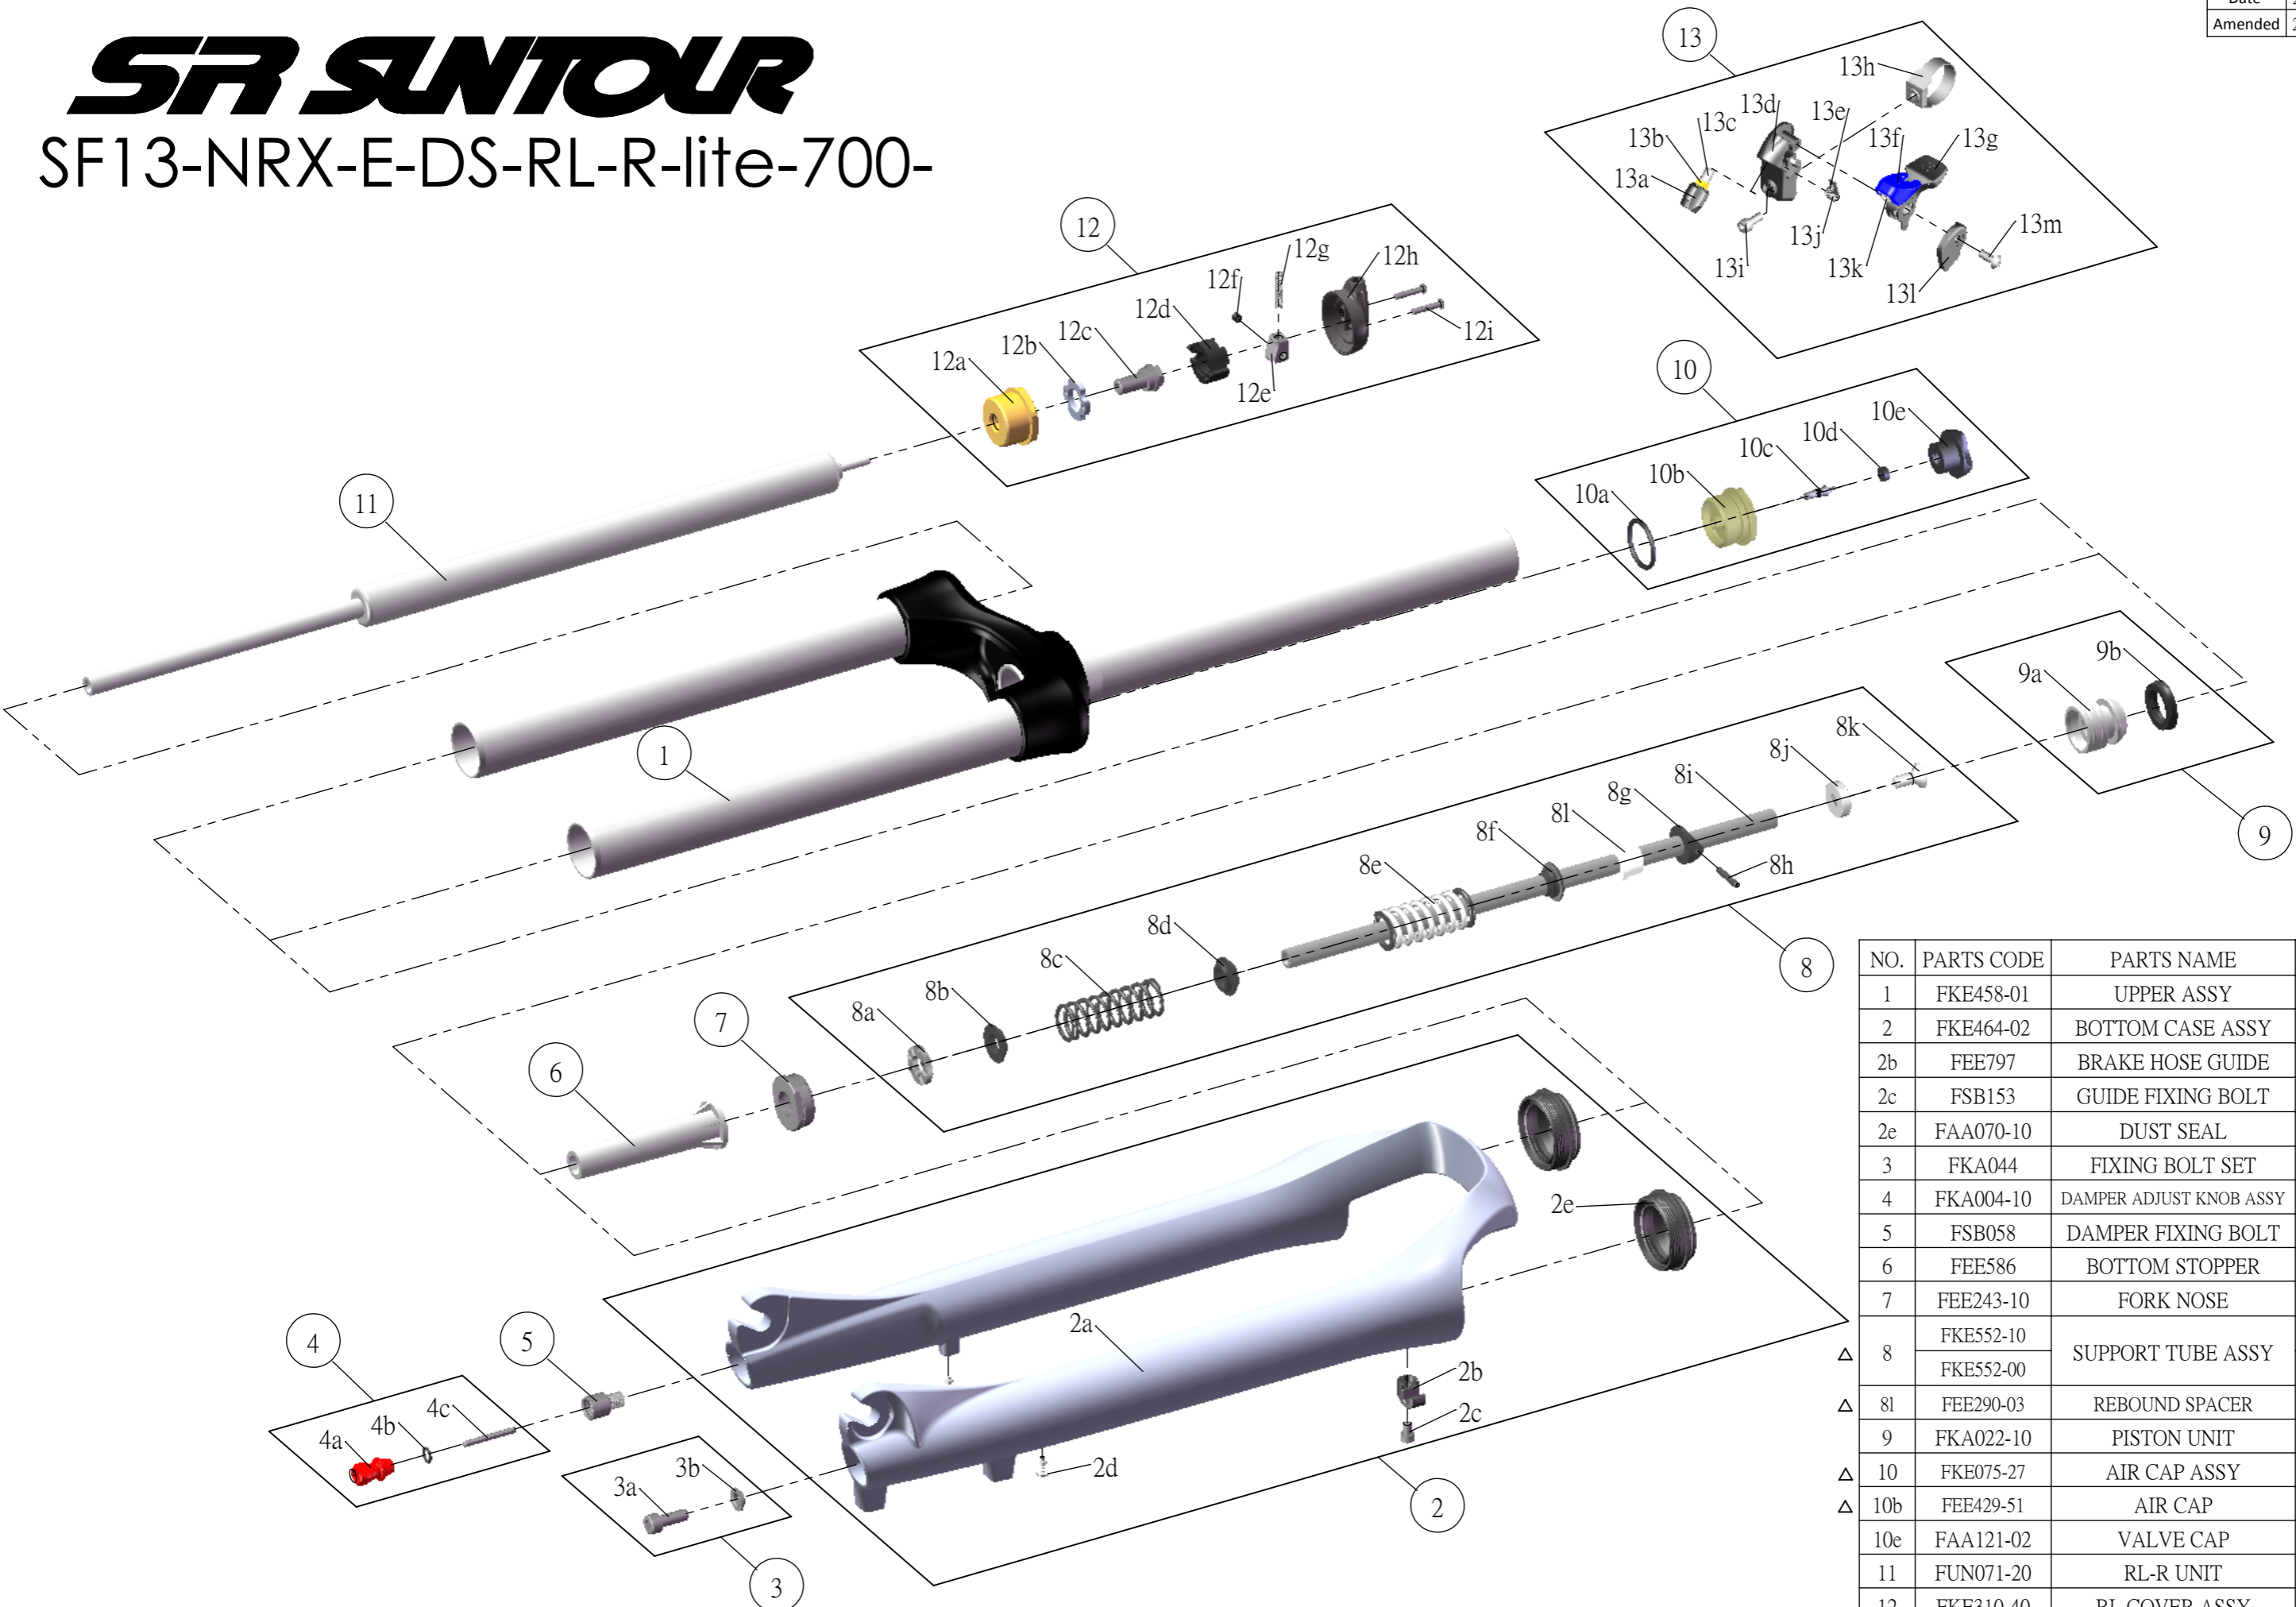

## SF13-NRX-E-DS-RL-R-lite-700-

NO.	PARTS CODE	PARTS NAME	63	75	QT
1	FKE458-01	UPPER ASSY	*	*	1
2	FKE464-02	BOTTOM CASE ASSY	*	*	1
2b	FEE797	BRAKE HOSE GUIDE	*	*	1
2c	FSB153	GUIDE FIXING BOLT	*	*	1
2e	FAA070-10	DUST SEAL	*	*	2
3	FKA044	FIXING BOLT SET	*	*	1
4	FKA004-10	DAMPER ADJUST KNOB ASSY	*	*	1
5	FSB058	DAMPER FIXING BOLT	*	*	1
6	FEE586	BOTTOM STOPPER	*	*	1
7	FEE243-10	FORK NOSE	*	*	1
8	FKE552-10	SUPPORT TUBE ASSY	*		1
	FKE552-00			*	1
8i	FEE290-03	REBOUND SPACER	*		1
9	FKA022-10	PISTON UNIT	*	*	1
10	FKE075-27	AIR CAP ASSY	*	*	1
10b	FEE429-51	AIR CAP	*	*	1
10e	FAA121-02	VALVE CAP	*	*	1
11	FUN071-20	RL-R UNIT	*	*	1
12	FKE310-40	RL COVER ASSY	*	*	1
12a	FEE418-04	FIX CAP	*	*	1
12h	FEE939	RL COVER	*	*	1
13	SL9SC-RLO	REMOTE LEVER ASSY	*	*	1