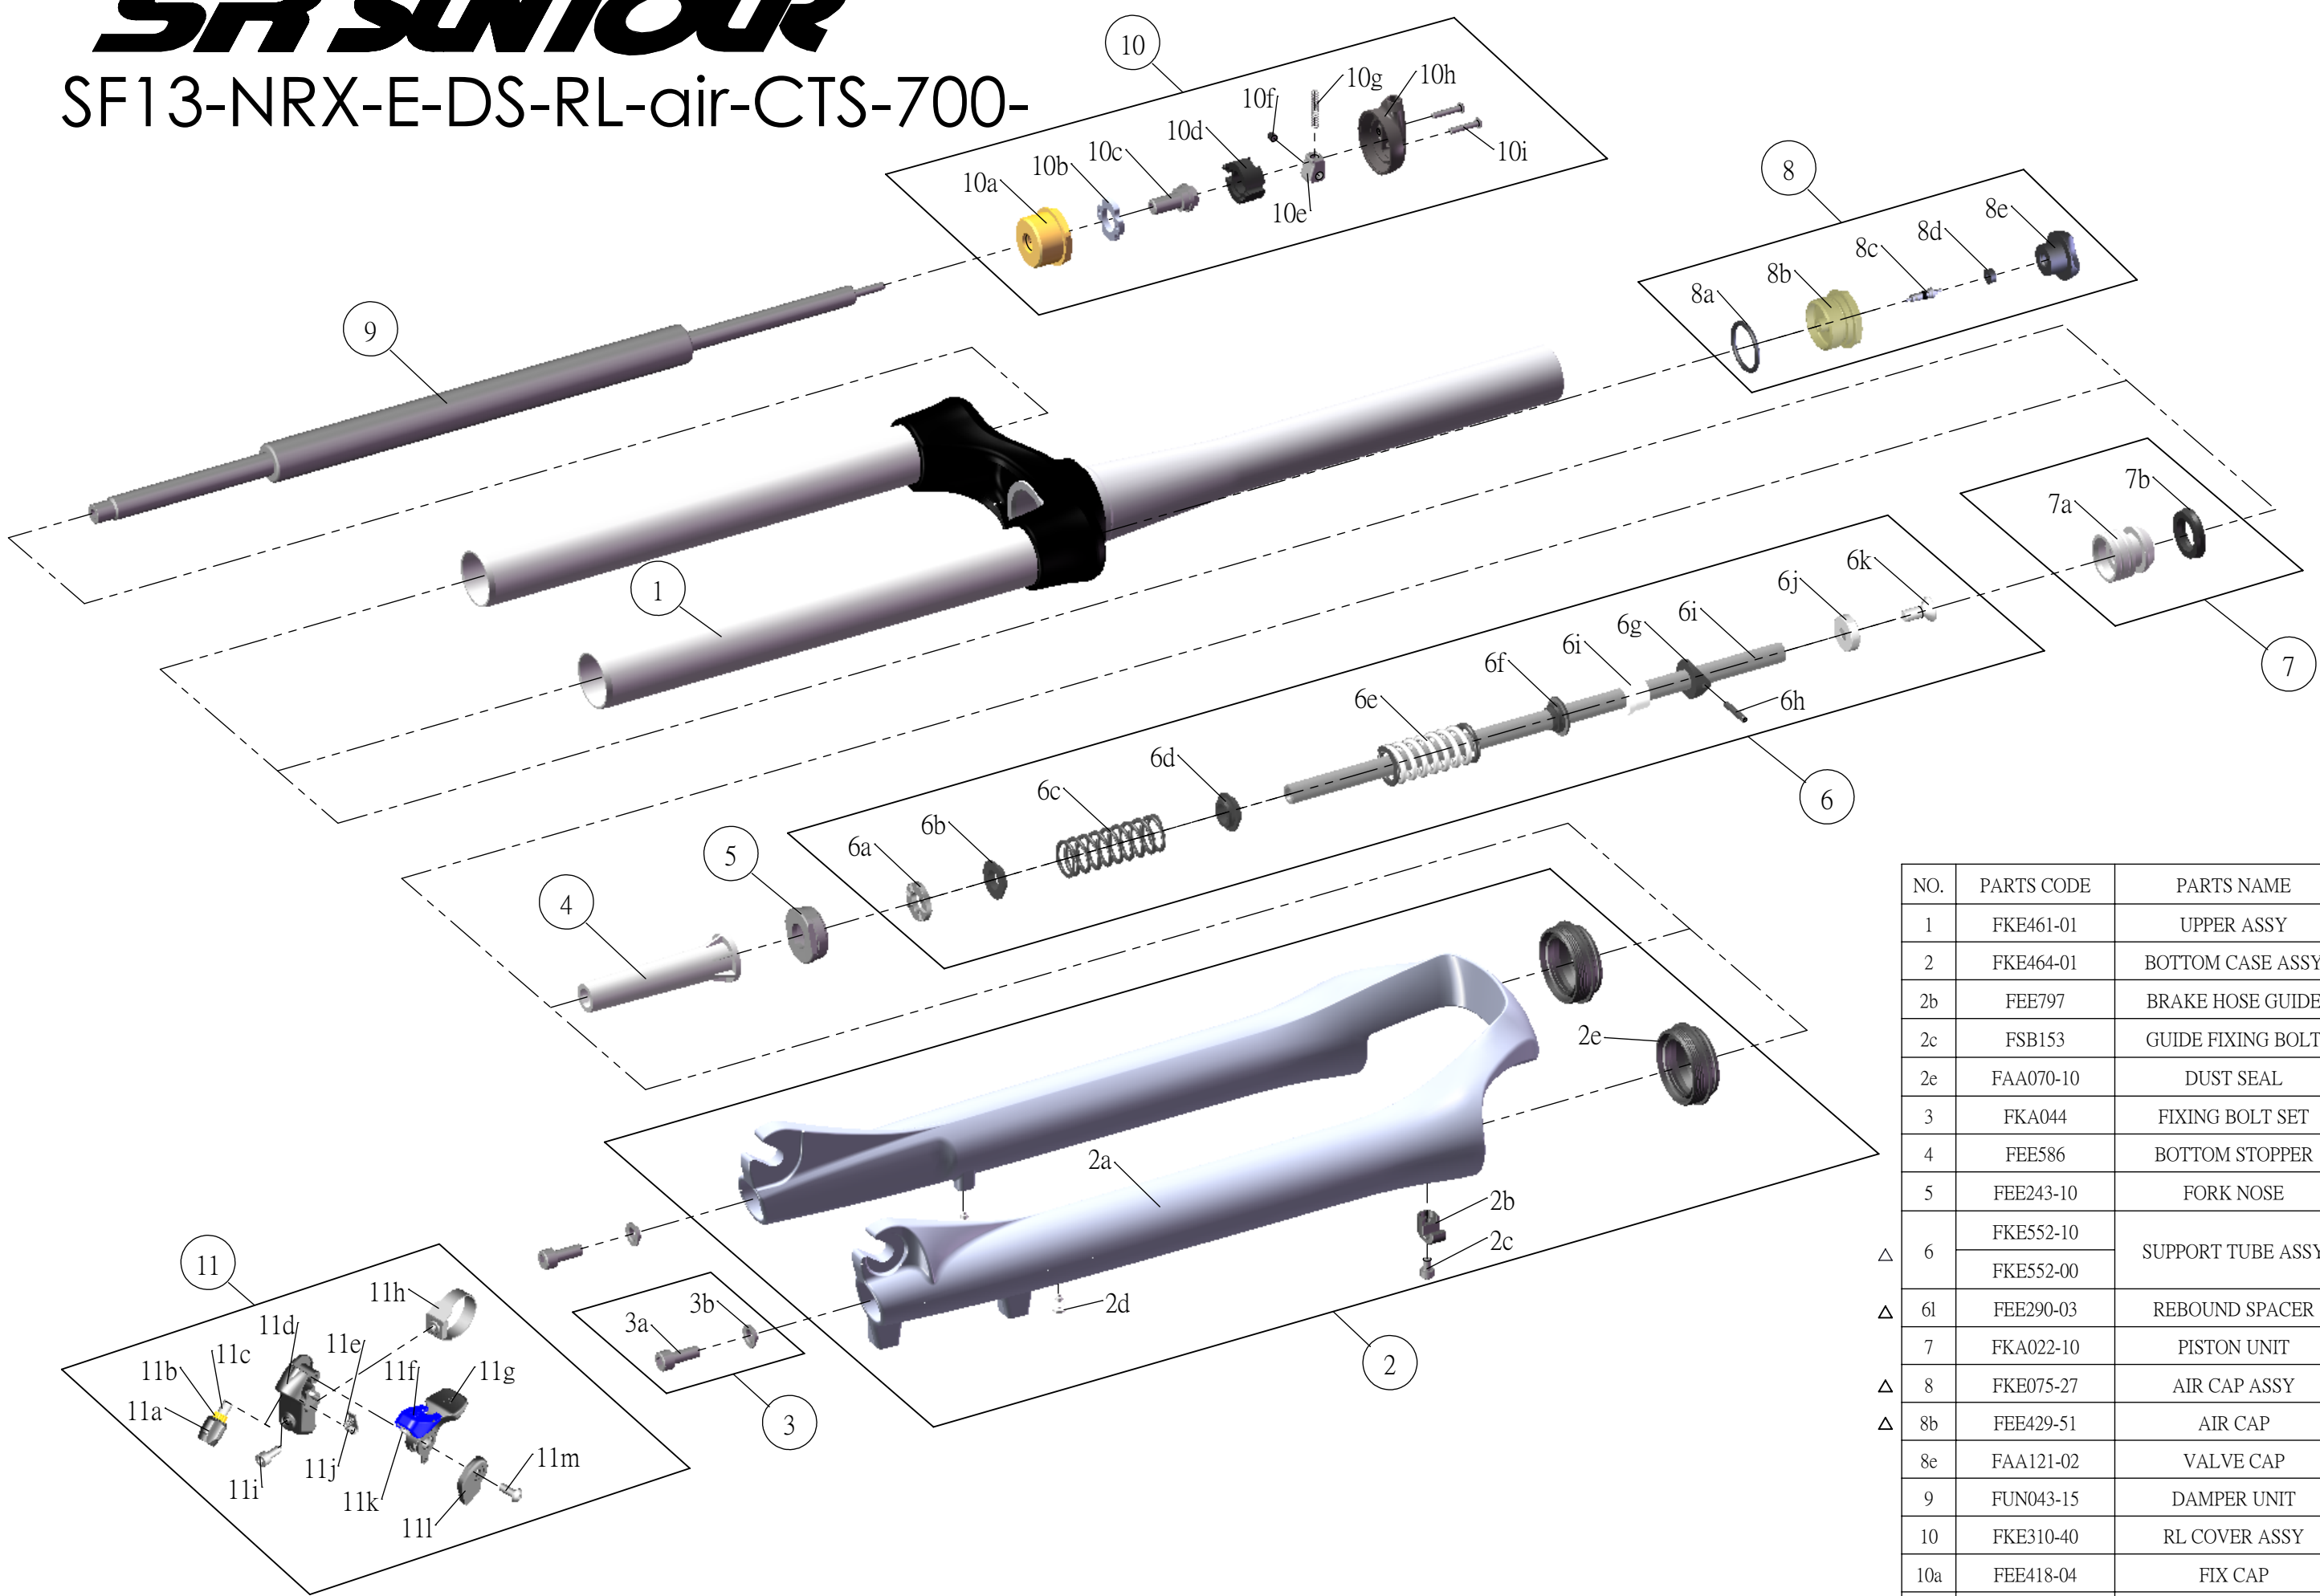

SF SUNTOUR

SF13-NRX-E-DS-RL-air-CTS-700-

NO.	PARTS CODE	PARTS NAME	63	75	QT
1	FKE461-01	UPPER ASSY	*	*	1
2	FKE464-01	BOTTOM CASE ASSY	*	*	1
2b	FEE797	BRAKE HOSE GUIDE	*	*	1
2c	FSB153	GUIDE FIXING BOLT	*	*	1
2e	FAA070-10	DUST SEAL	*	*	2
3	FKA044	FIXING BOLT SET	*	*	2
4	FEE586	BOTTOM STOPPER	*	*	1
5	FEE243-10	FORK NOSE	*	*	1
△ 6	FKE552-10	SUPPORT TUBE ASSY	*		1
	FKE552-00			*	1
△ 6l	FEE290-03	REBOUND SPACER	*		1
7	FKA022-10	PISTON UNIT	*	*	1
△ 8	FKE075-27	AIR CAP ASSY	*	*	1
△ 8b	FEE429-51	AIR CAP	*	*	1
8e	FAA121-02	VALVE CAP	*	*	1
9	FUN043-15	DAMPER UNIT	*	*	1
10	FKE310-40	RL COVER ASSY	*	*	1
10a	FEE418-04	FIX CAP	*	*	1
10h	FEE939	RL COVER	*	*	1
11	SL9SC-RLO	REMOTE LEVER ASSY	*	*	1