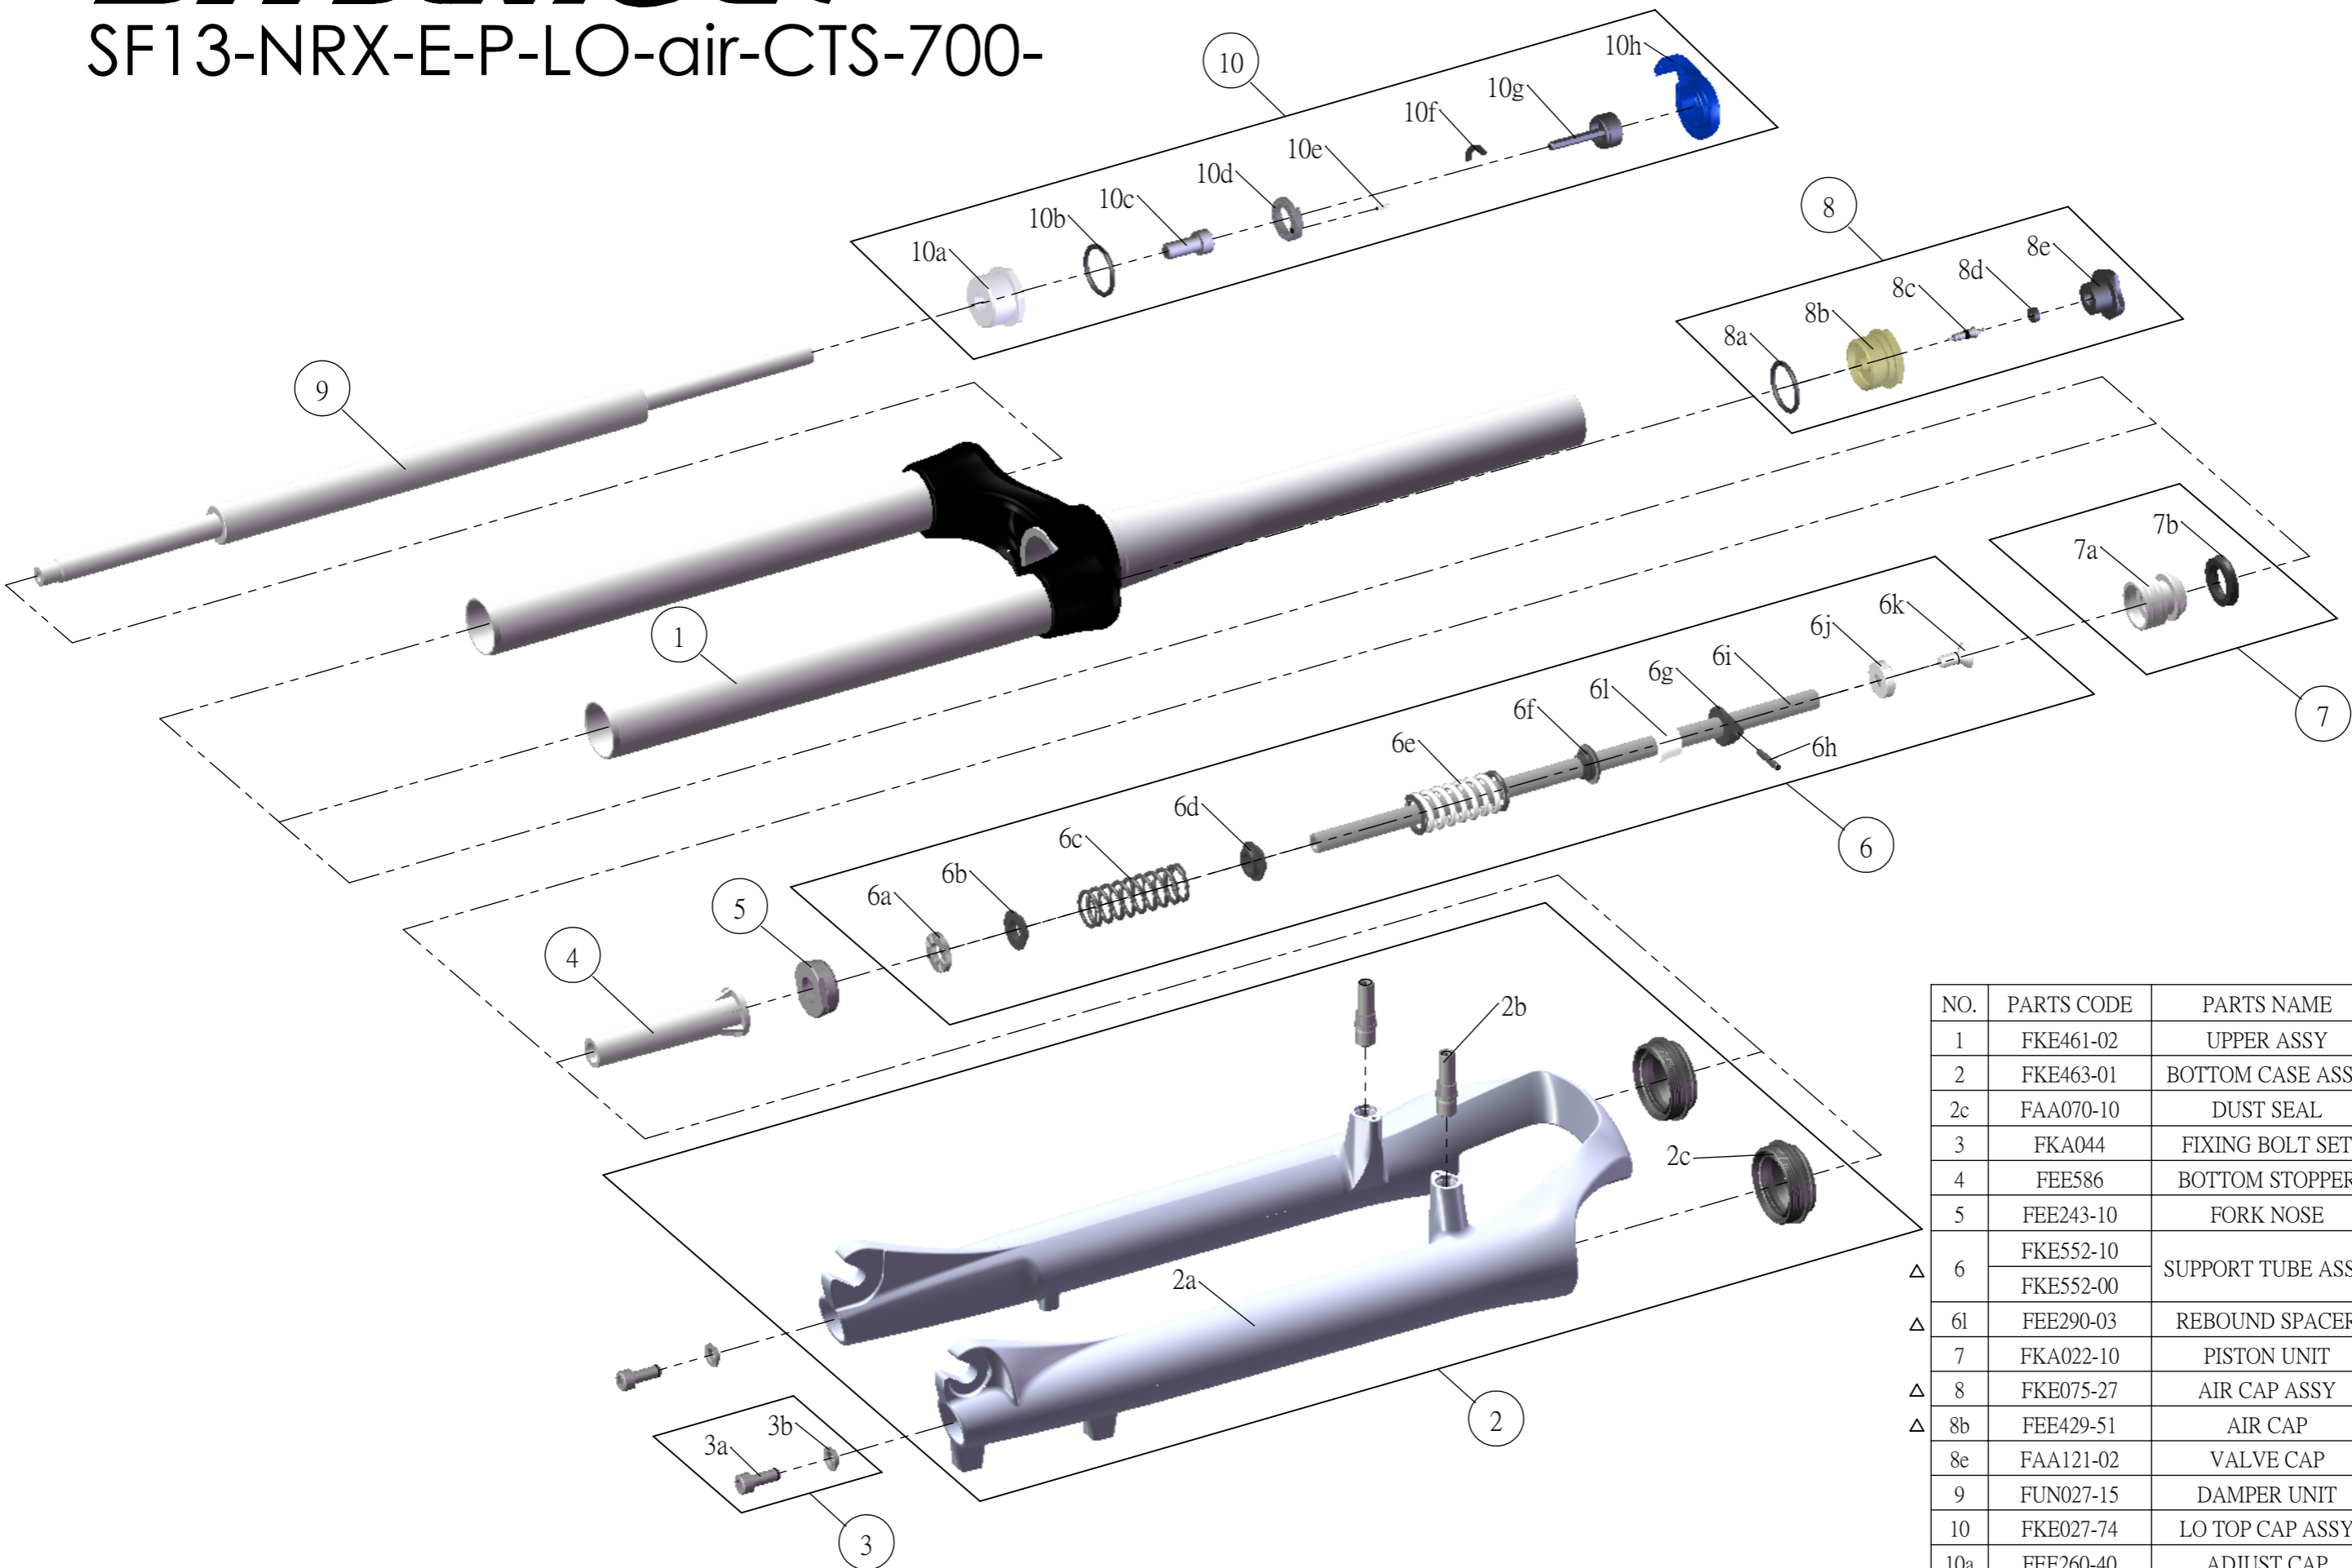

SF SUNTOUR

SF13-NRX-E-P-LO-air-CTS-700-

NO.	PARTS CODE	PARTS NAME	63	75	QT
1	FKE461-02	UPPER ASSY	*	*	1
2	FKE463-01	BOTTOM CASE ASSY	*	*	1
2c	FAA070-10	DUST SEAL	*	*	2
3	FKA044	FIXING BOLT SET	*	*	2
4	FEE586	BOTTOM STOPPER	*	*	1
5	FEE243-10	FORK NOSE	*	*	1
△ 6	FKE552-10	SUPPORT TUBE ASSY	*		1
	FKE552-00			*	1
△ 6l	FEE290-03	REBOUND SPACER	*		1
7	FKA022-10	PISTON UNIT	*	*	1
△ 8	FKE075-27	AIR CAP ASSY	*	*	1
△ 8b	FEE429-51	AIR CAP	*	*	1
8e	FAA121-02	VALVE CAP	*	*	1
9	FUN027-15	DAMPER UNIT	*	*	1
10	FKE027-74	LO TOP CAP ASSY	*	*	1
10a	FEE260-40	ADJUST CAP	*	*	1
10g	FKA066	ADJUST CORE ASSY	*	*	1
10h	FEE938	LOCKOUT KNOB	*	*	1