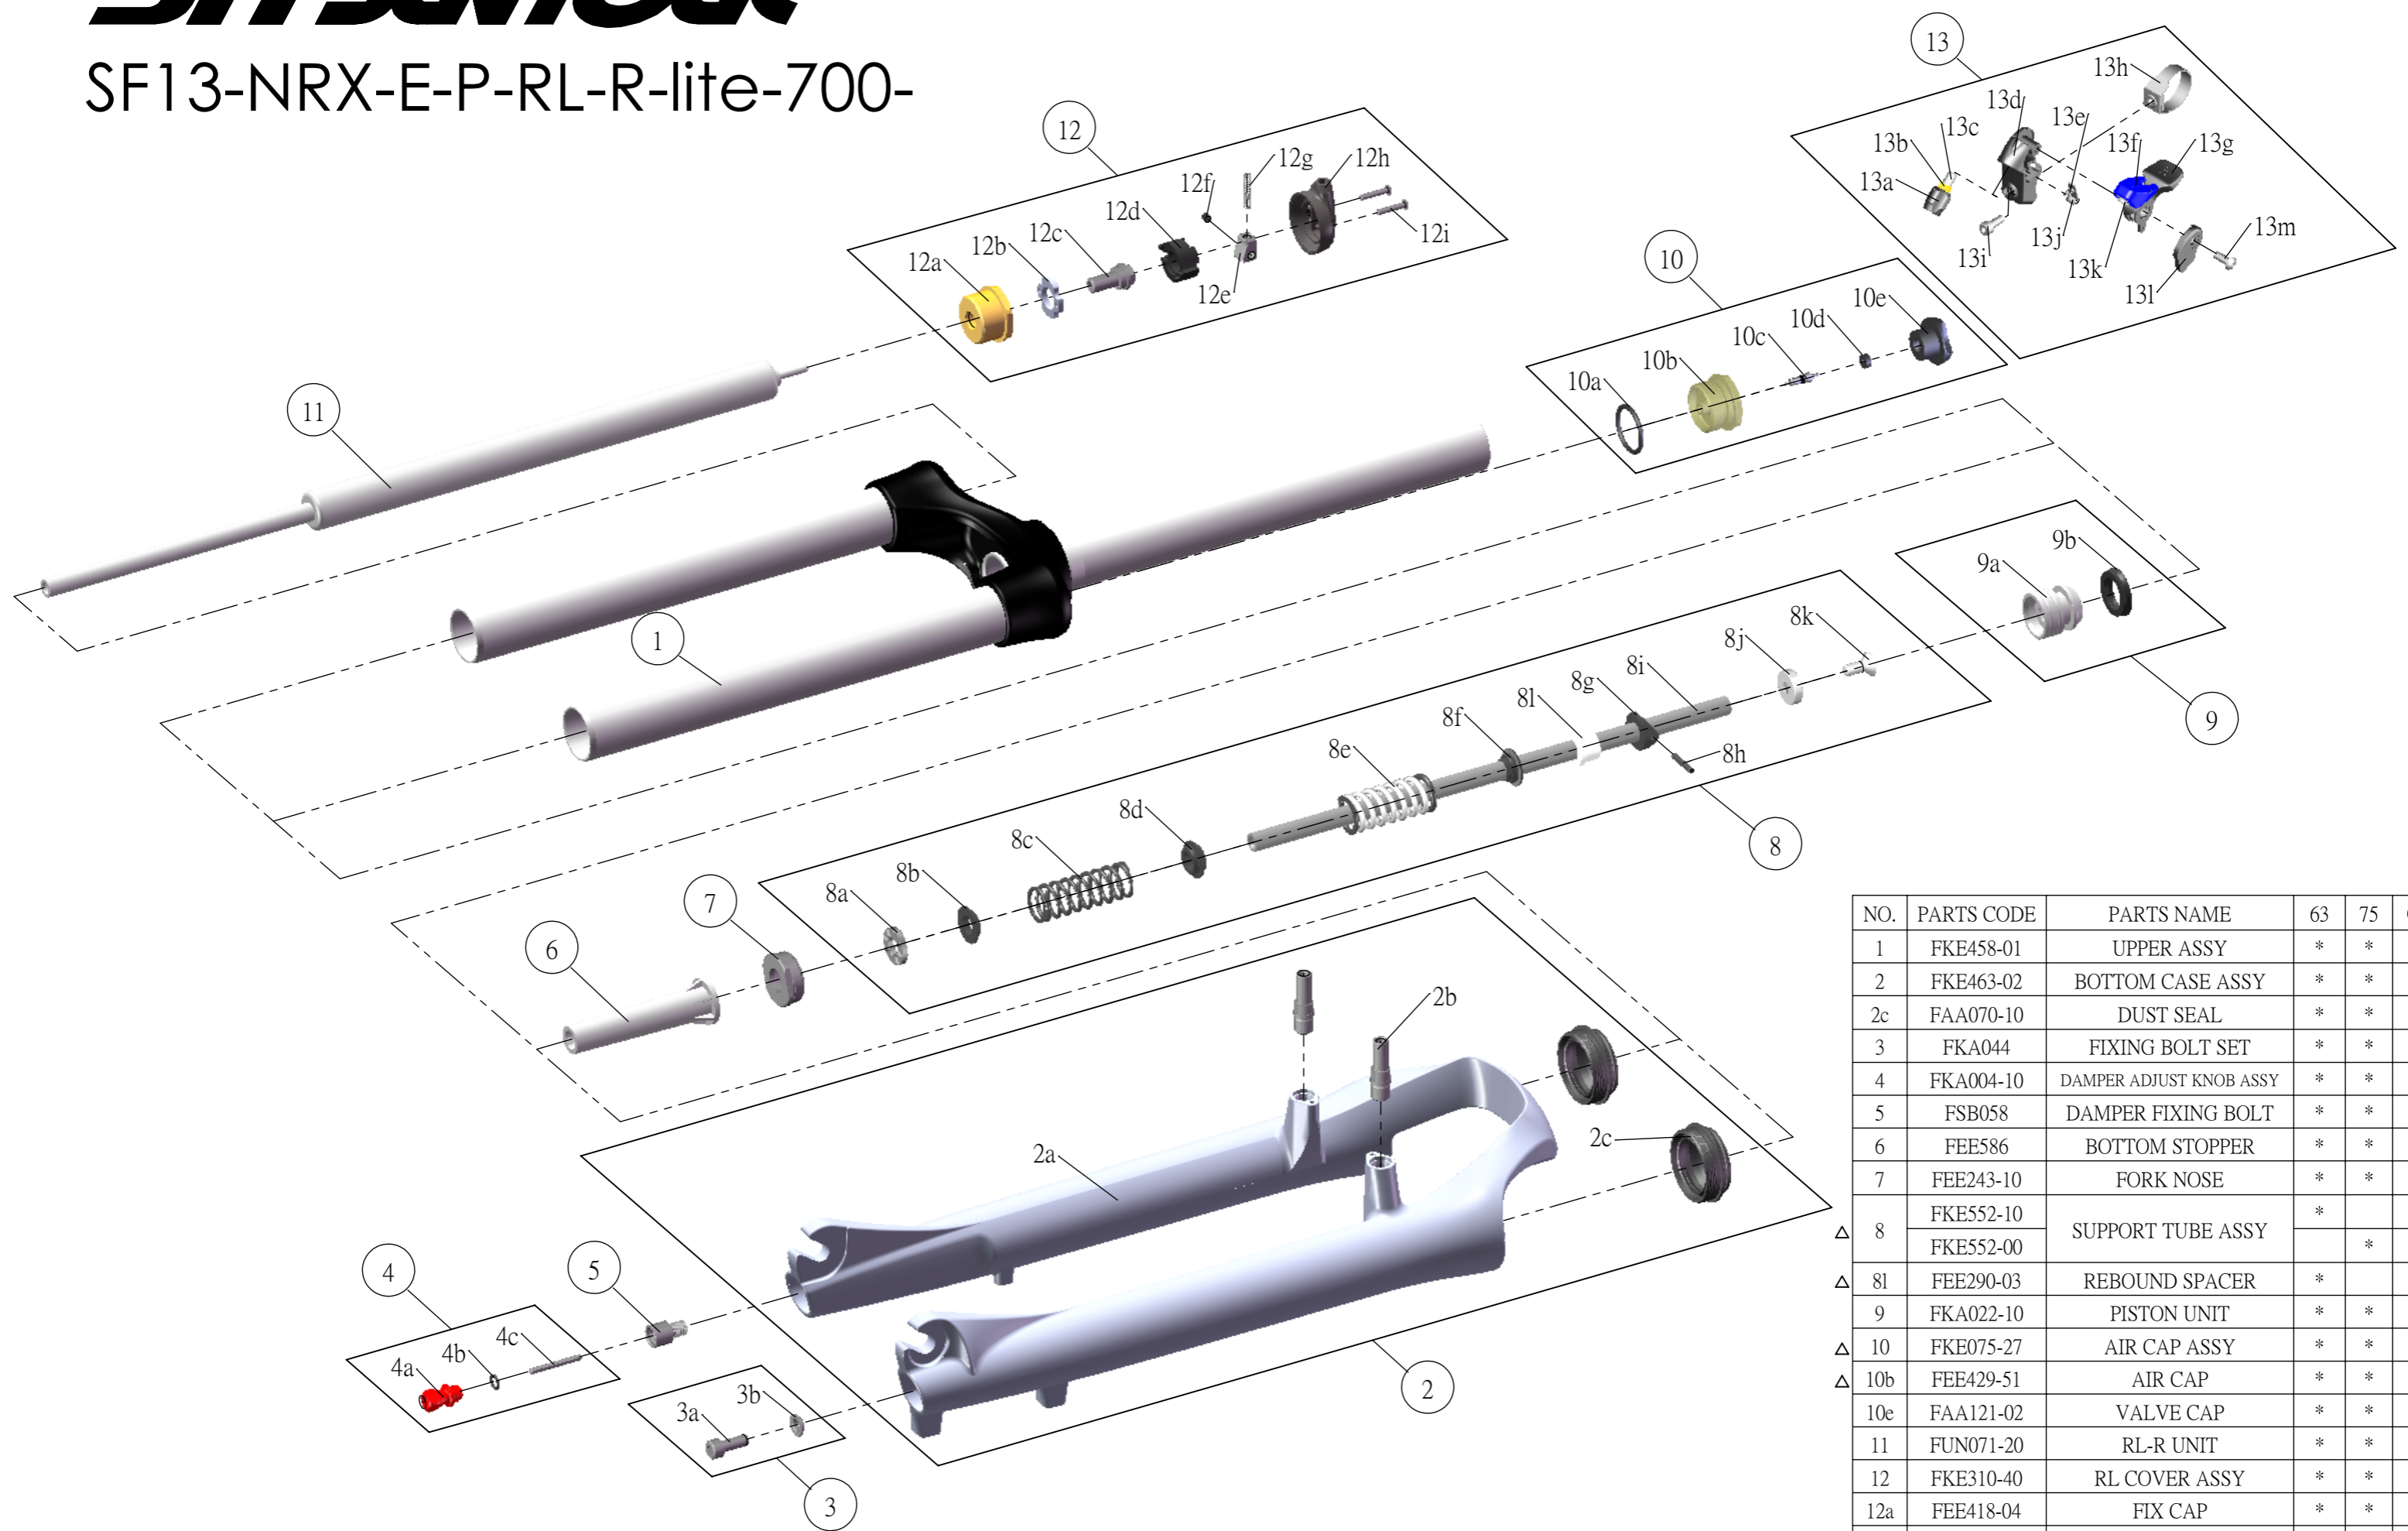

## SF13-NRX-E-P-RL-R-lite-700-

| NO. | PARTS CODE | PARTS NAME              | 63 | 75 | QT |
|-----|------------|-------------------------|----|----|----|
| 1   | FKE458-01  | UPPER ASSY              | *  | *  | 1  |
| 2   | FKE463-02  | BOTTOM CASE ASSY        | *  | *  | 1  |
| 2c  | FAA070-10  | DUST SEAL               | *  | *  | 2  |
| 3   | FKA044     | FIXING BOLT SET         | *  | *  | 1  |
| 4   | FKA004-10  | DAMPER ADJUST KNOB ASSY | *  | *  | 1  |
| 5   | FSB058     | DAMPER FIXING BOLT      | *  | *  | 1  |
| 6   | FEE586     | BOTTOM STOPPER          | *  | *  | 1  |
| 7   | FEE243-10  | FORK NOSE               | *  | *  | 1  |
| 8   | FKE552-10  | SUPPORT TUBE ASSY       | *  |    | 1  |
|     | FKE552-00  |                         |    | *  | 1  |
| 8l  | FEE290-03  | REBOUND SPACER          | *  |    | 1  |
| 9   | FKA022-10  | PISTON UNIT             | *  | *  | 1  |
| 10  | FKE075-27  | AIR CAP ASSY            | *  | *  | 1  |
| 10b | FEE429-51  | AIR CAP                 | *  | *  | 1  |
| 10e | FAA121-02  | VALVE CAP               | *  | *  | 1  |
| 11  | FUN071-20  | RL-R UNIT               | *  | *  | 1  |
| 12  | FKE310-40  | RL COVER ASSY           | *  | *  | 1  |
| 12a | FEE418-04  | FIX CAP                 | *  | *  | 1  |
| 12h | FEE939     | RL COVER                | *  | *  | 1  |
| 13  | SL9SC-RLO  | REMOTE LEVER ASSY       | *  | *  | 1  |