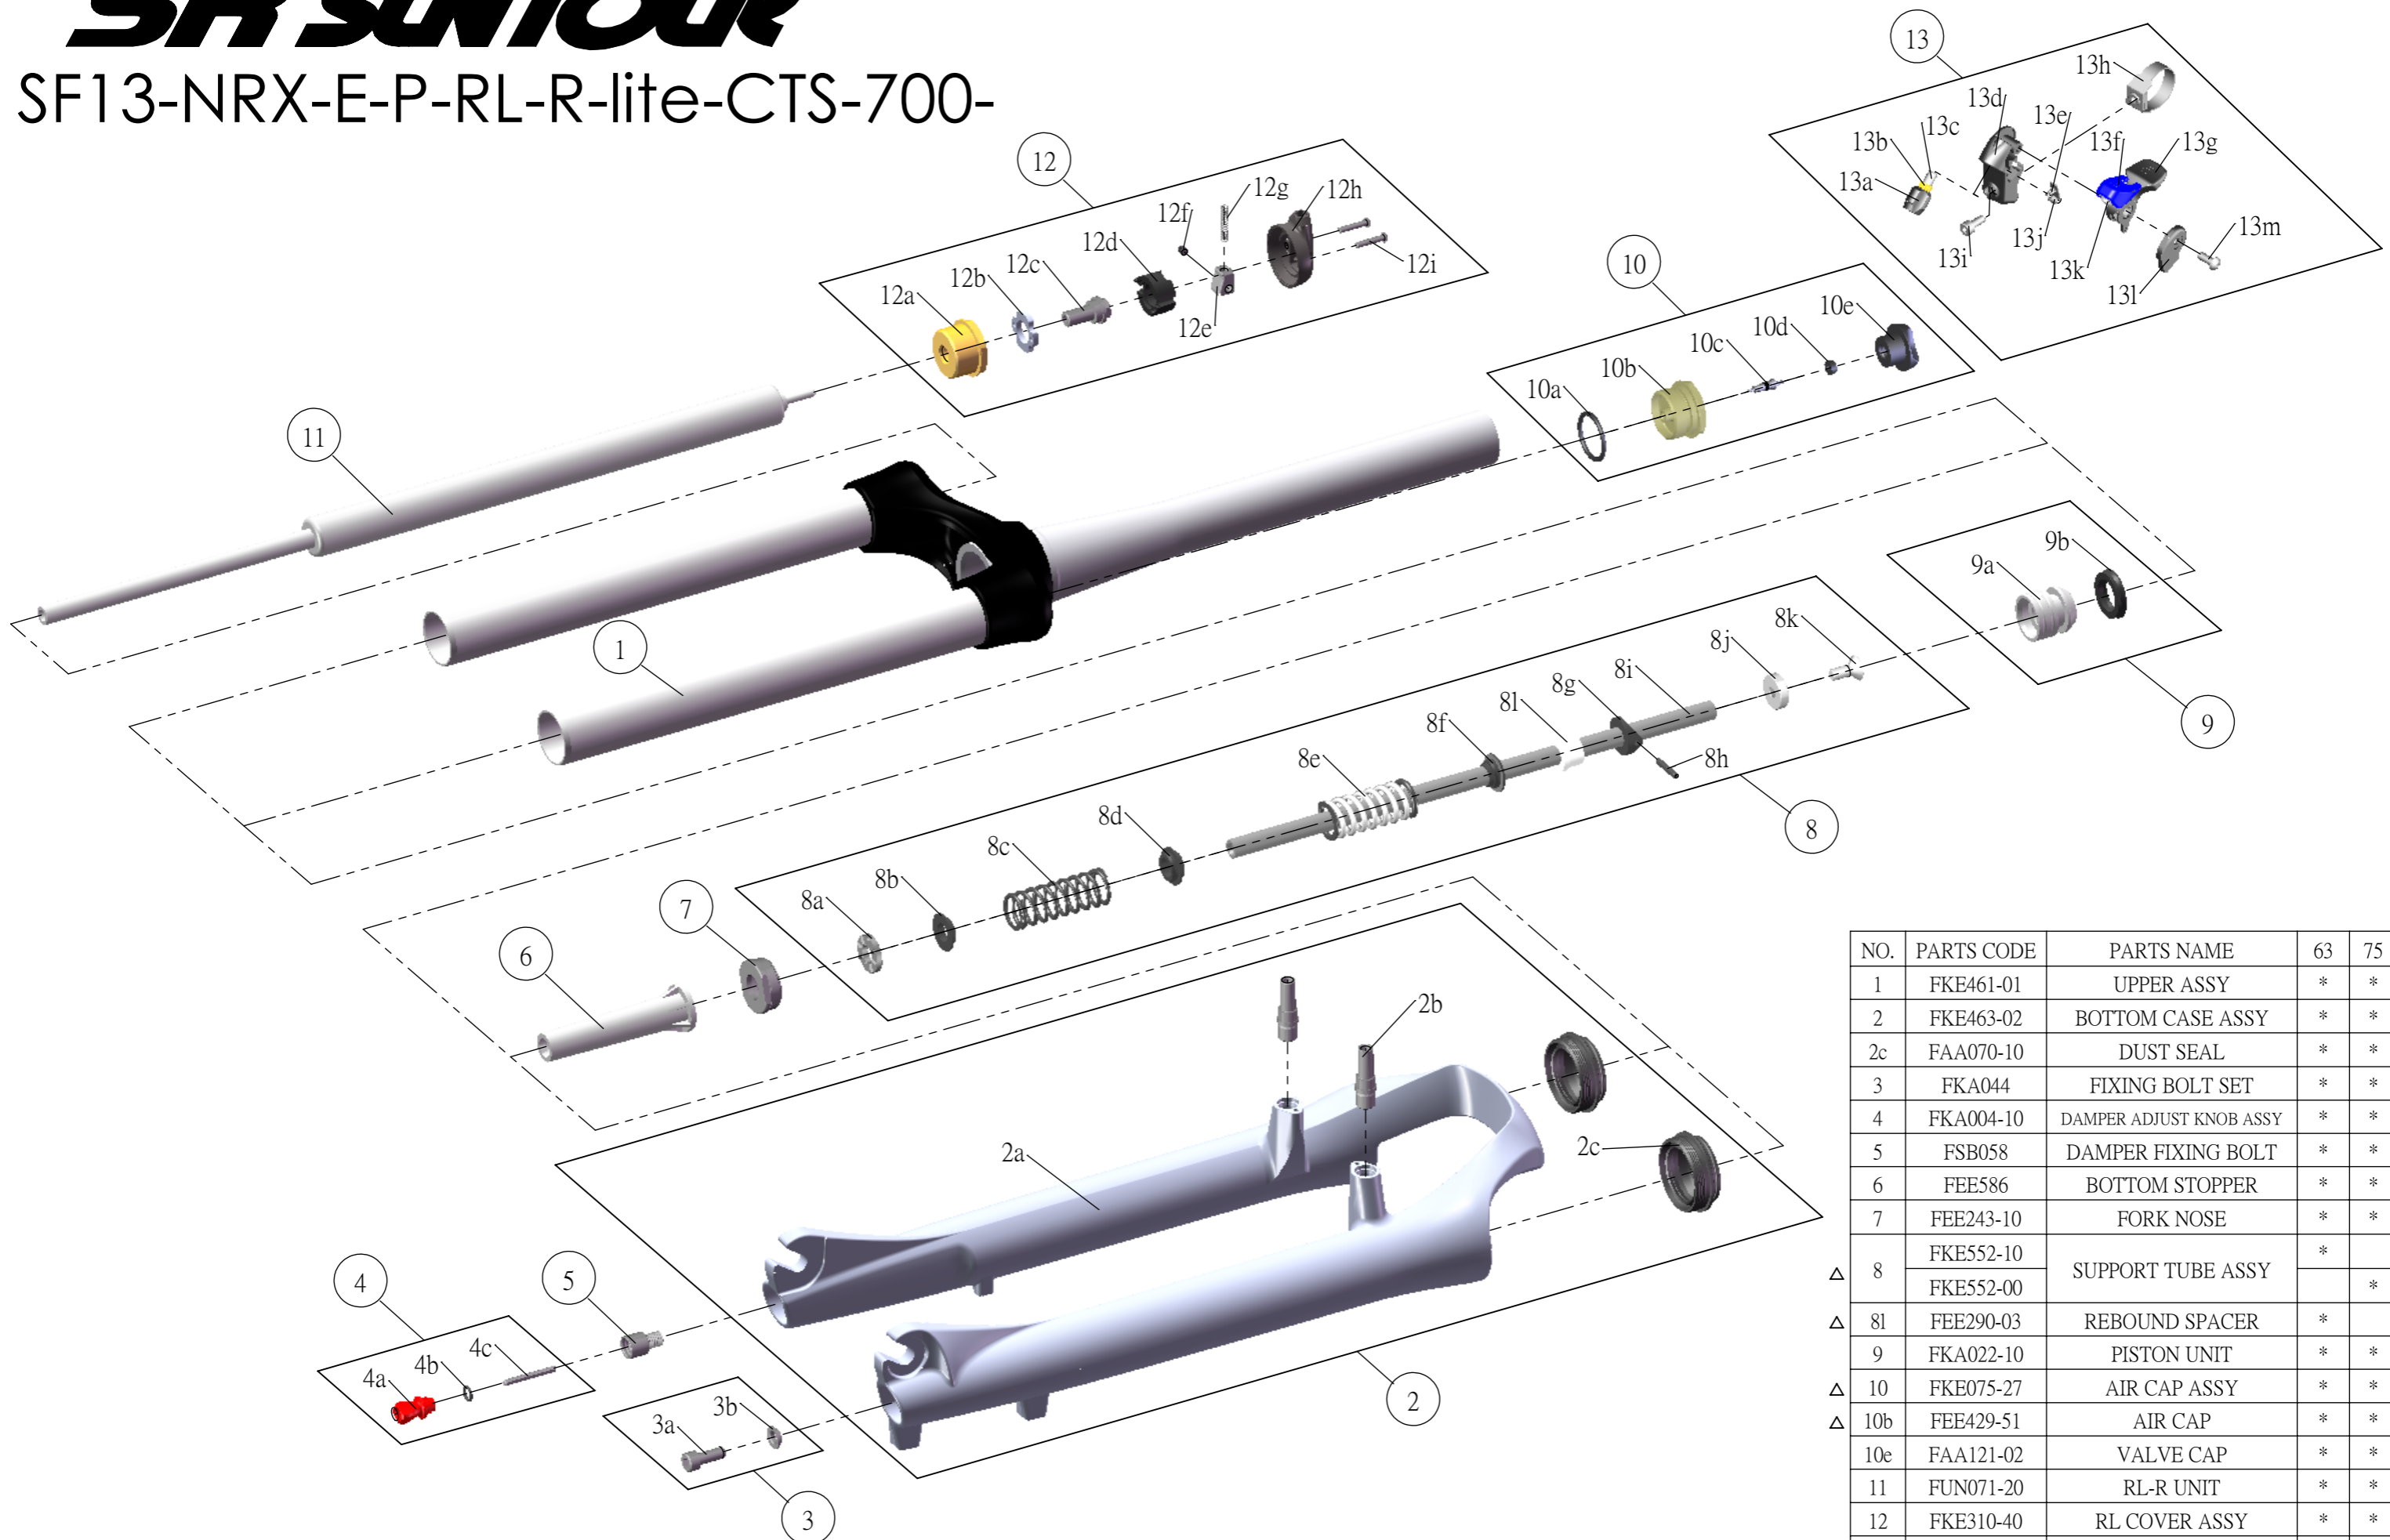

SR SUNTOUR

SF13-NRX-E-P-RL-R-lite-CTS-700-

NO.	PARTS CODE	PARTS NAME	63	75	QT
1	FKE461-01	UPPER ASSY	*	*	1
2	FKE463-02	BOTTOM CASE ASSY	*	*	1
2c	FAA070-10	DUST SEAL	*	*	2
3	FKA044	FIXING BOLT SET	*	*	1
4	FKA004-10	DAMPER ADJUST KNOB ASSY	*	*	1
5	FSB058	DAMPER FIXING BOLT	*	*	1
6	FEE586	BOTTOM STOPPER	*	*	1
7	FEE243-10	FORK NOSE	*	*	1
△ 8	FKE552-10	SUPPORT TUBE ASSY	*		1
	FKE552-00			*	1
△ 8l	FEE290-03	REBOUND SPACER	*		1
9	FKA022-10	PISTON UNIT	*	*	1
△ 10	FKE075-27	AIR CAP ASSY	*	*	1
△ 10b	FEE429-51	AIR CAP	*	*	1
10c	FAA121-02	VALVE CAP	*	*	1
11	FUN071-20	RL-R UNIT	*	*	1
12	FKE310-40	RL COVER ASSY	*	*	1
12a	FEE418-04	FIX CAP	*	*	1
12h	FEE939	RL COVER	*	*	1
13	SL9SC-RLO	REMOTE LEVER ASSY	*	*	1