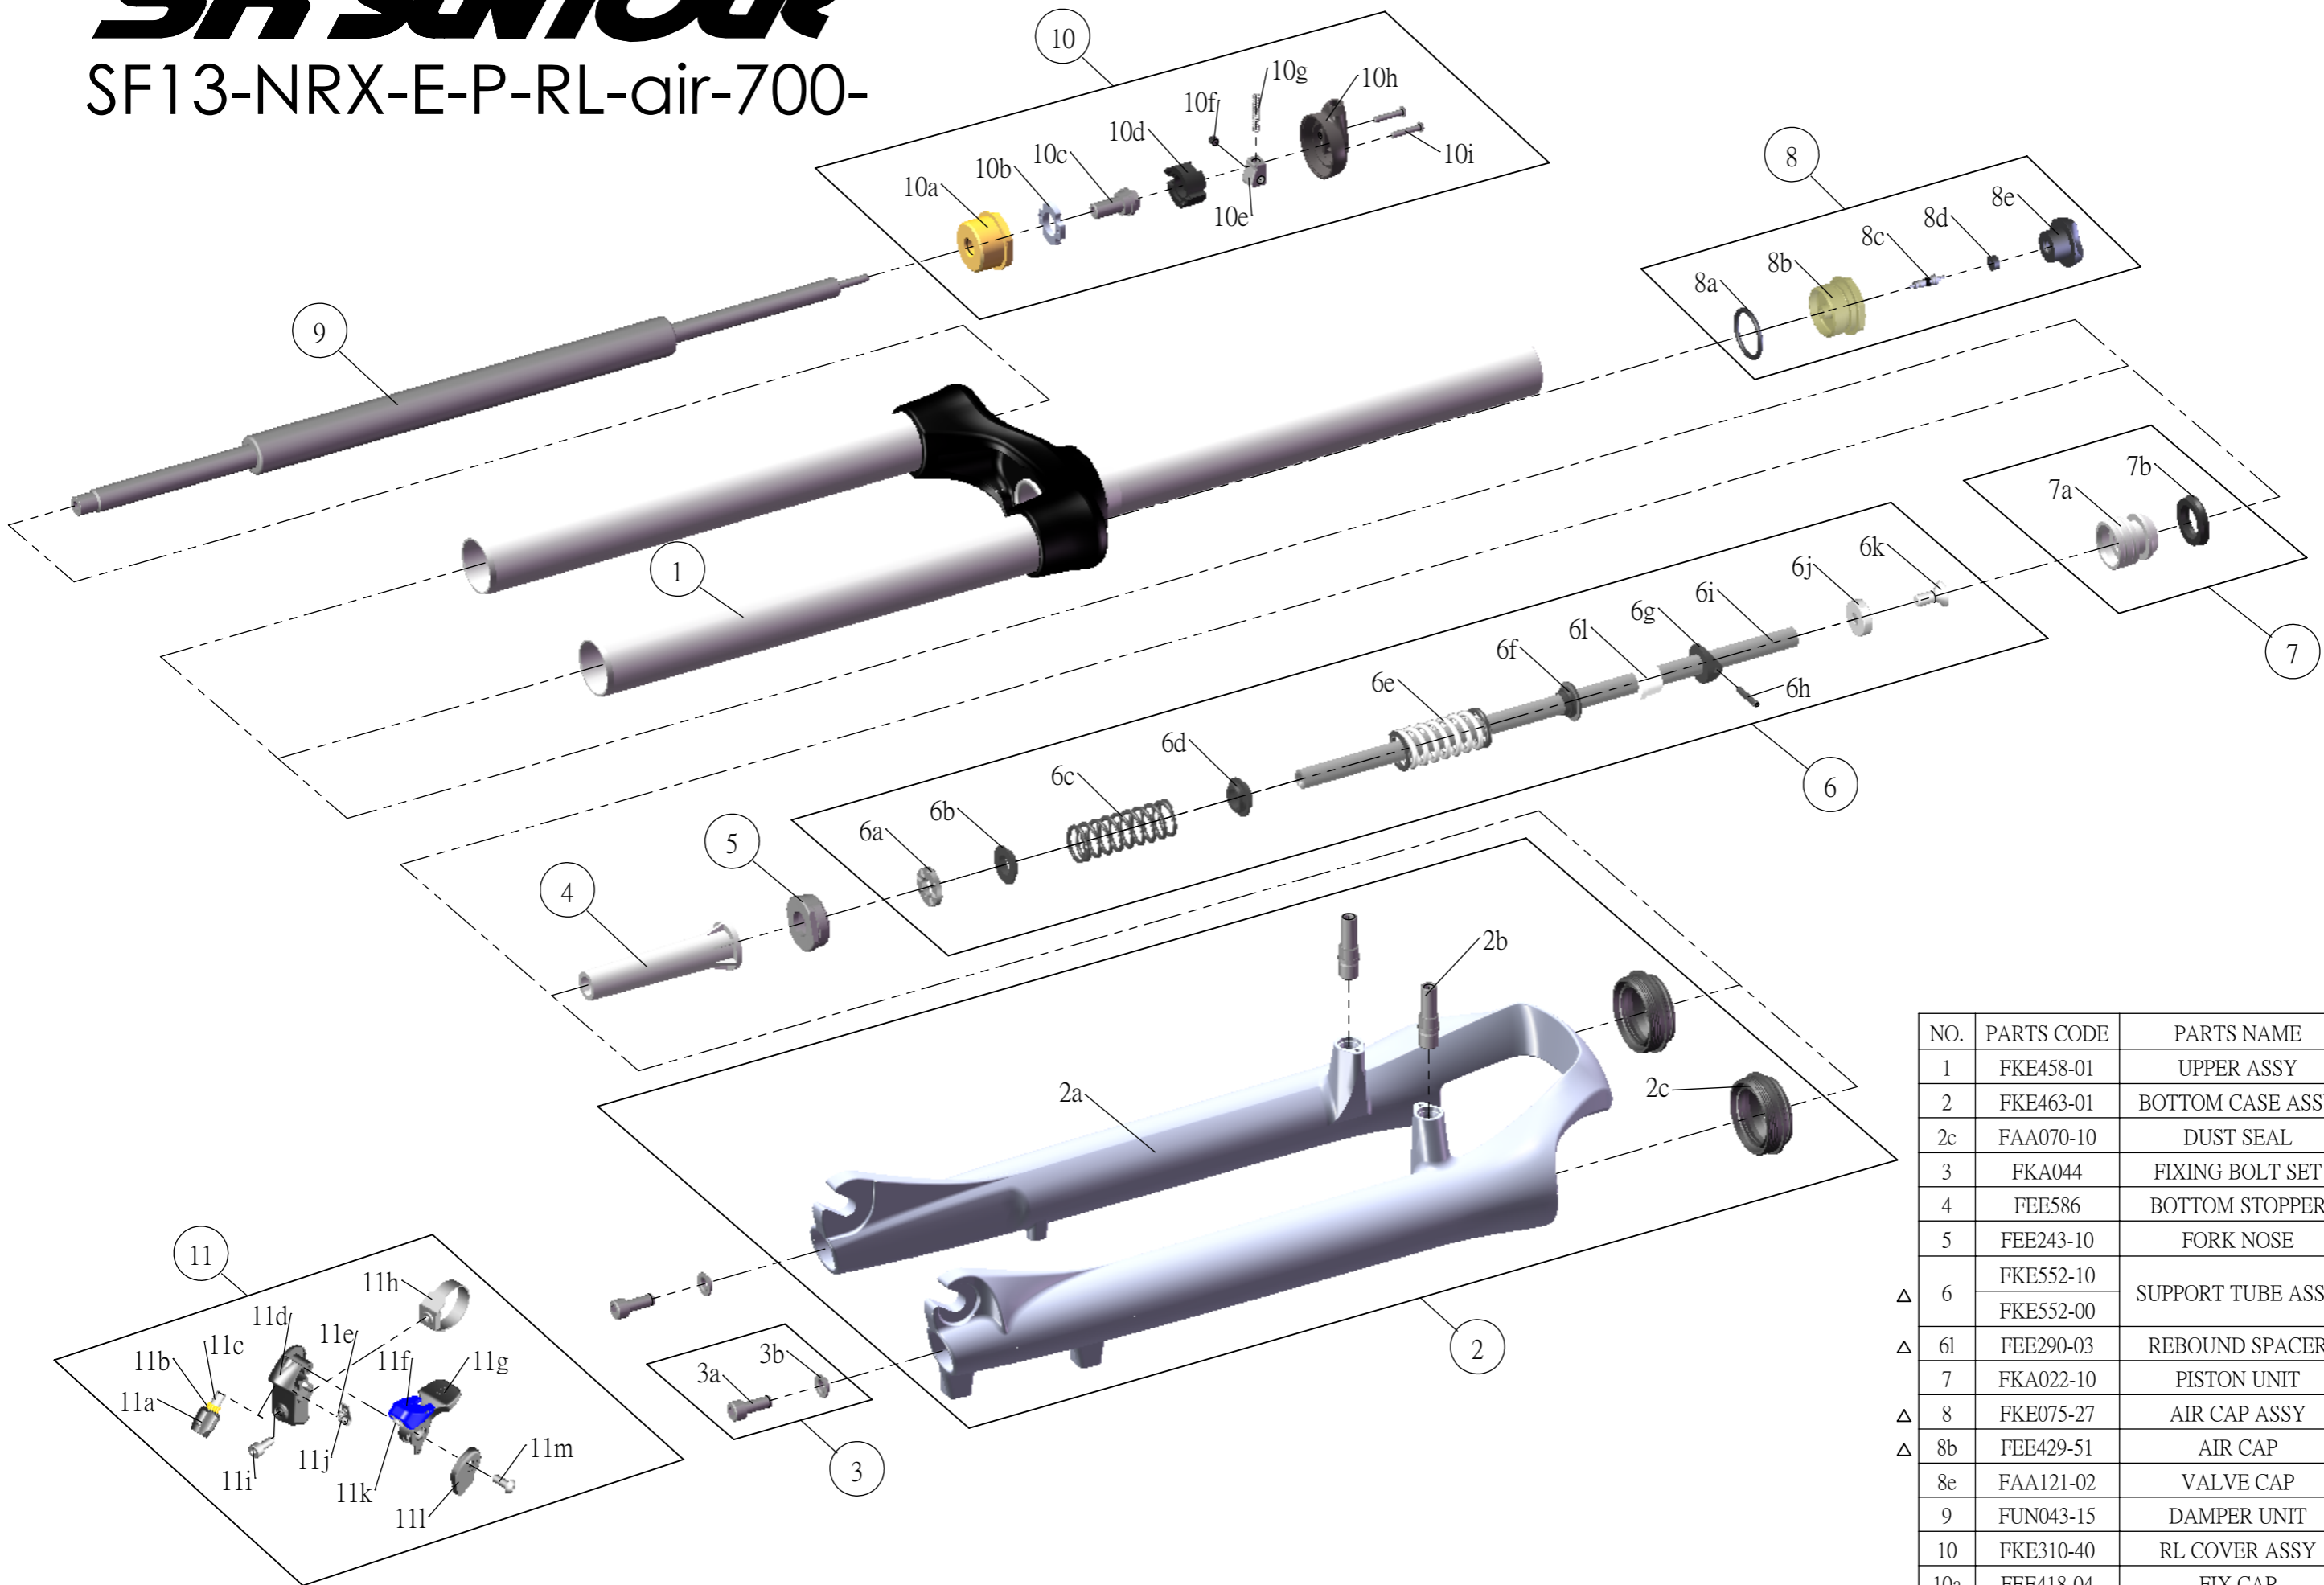

# SR SUNTOUR

## SF13-NRX-E-P-RL-air-700-

NO.	PARTS CODE	PARTS NAME	63	75	QT
1	FKE458-01	UPPER ASSY	*	*	1
2	FKE463-01	BOTTOM CASE ASSY	*	*	1
2c	FAA070-10	DUST SEAL	*	*	2
3	FKA044	FIXING BOLT SET	*	*	2
4	FEE586	BOTTOM STOPPER	*	*	1
5	FEE243-10	FORK NOSE	*	*	1
Δ 6	FKE552-10	SUPPORT TUBE ASSY	*		1
	FKE552-00			*	1
Δ 6l	FEE290-03	REBOUND SPACER	*		1
7	FKA022-10	PISTON UNIT	*	*	1
Δ 8	FKE075-27	AIR CAP ASSY	*	*	1
Δ 8b	FEE429-51	AIR CAP	*	*	1
8e	FAA121-02	VALVE CAP	*	*	1
9	FUN043-15	DAMPER UNIT	*	*	1
10	FKE310-40	RL COVER ASSY	*	*	1
10a	FEE418-04	FIX CAP	*	*	1
10h	FEE939	RL COVER	*	*	1
11	SL9SC-RLO	REMOTE LEVER ASSY	*	*	1