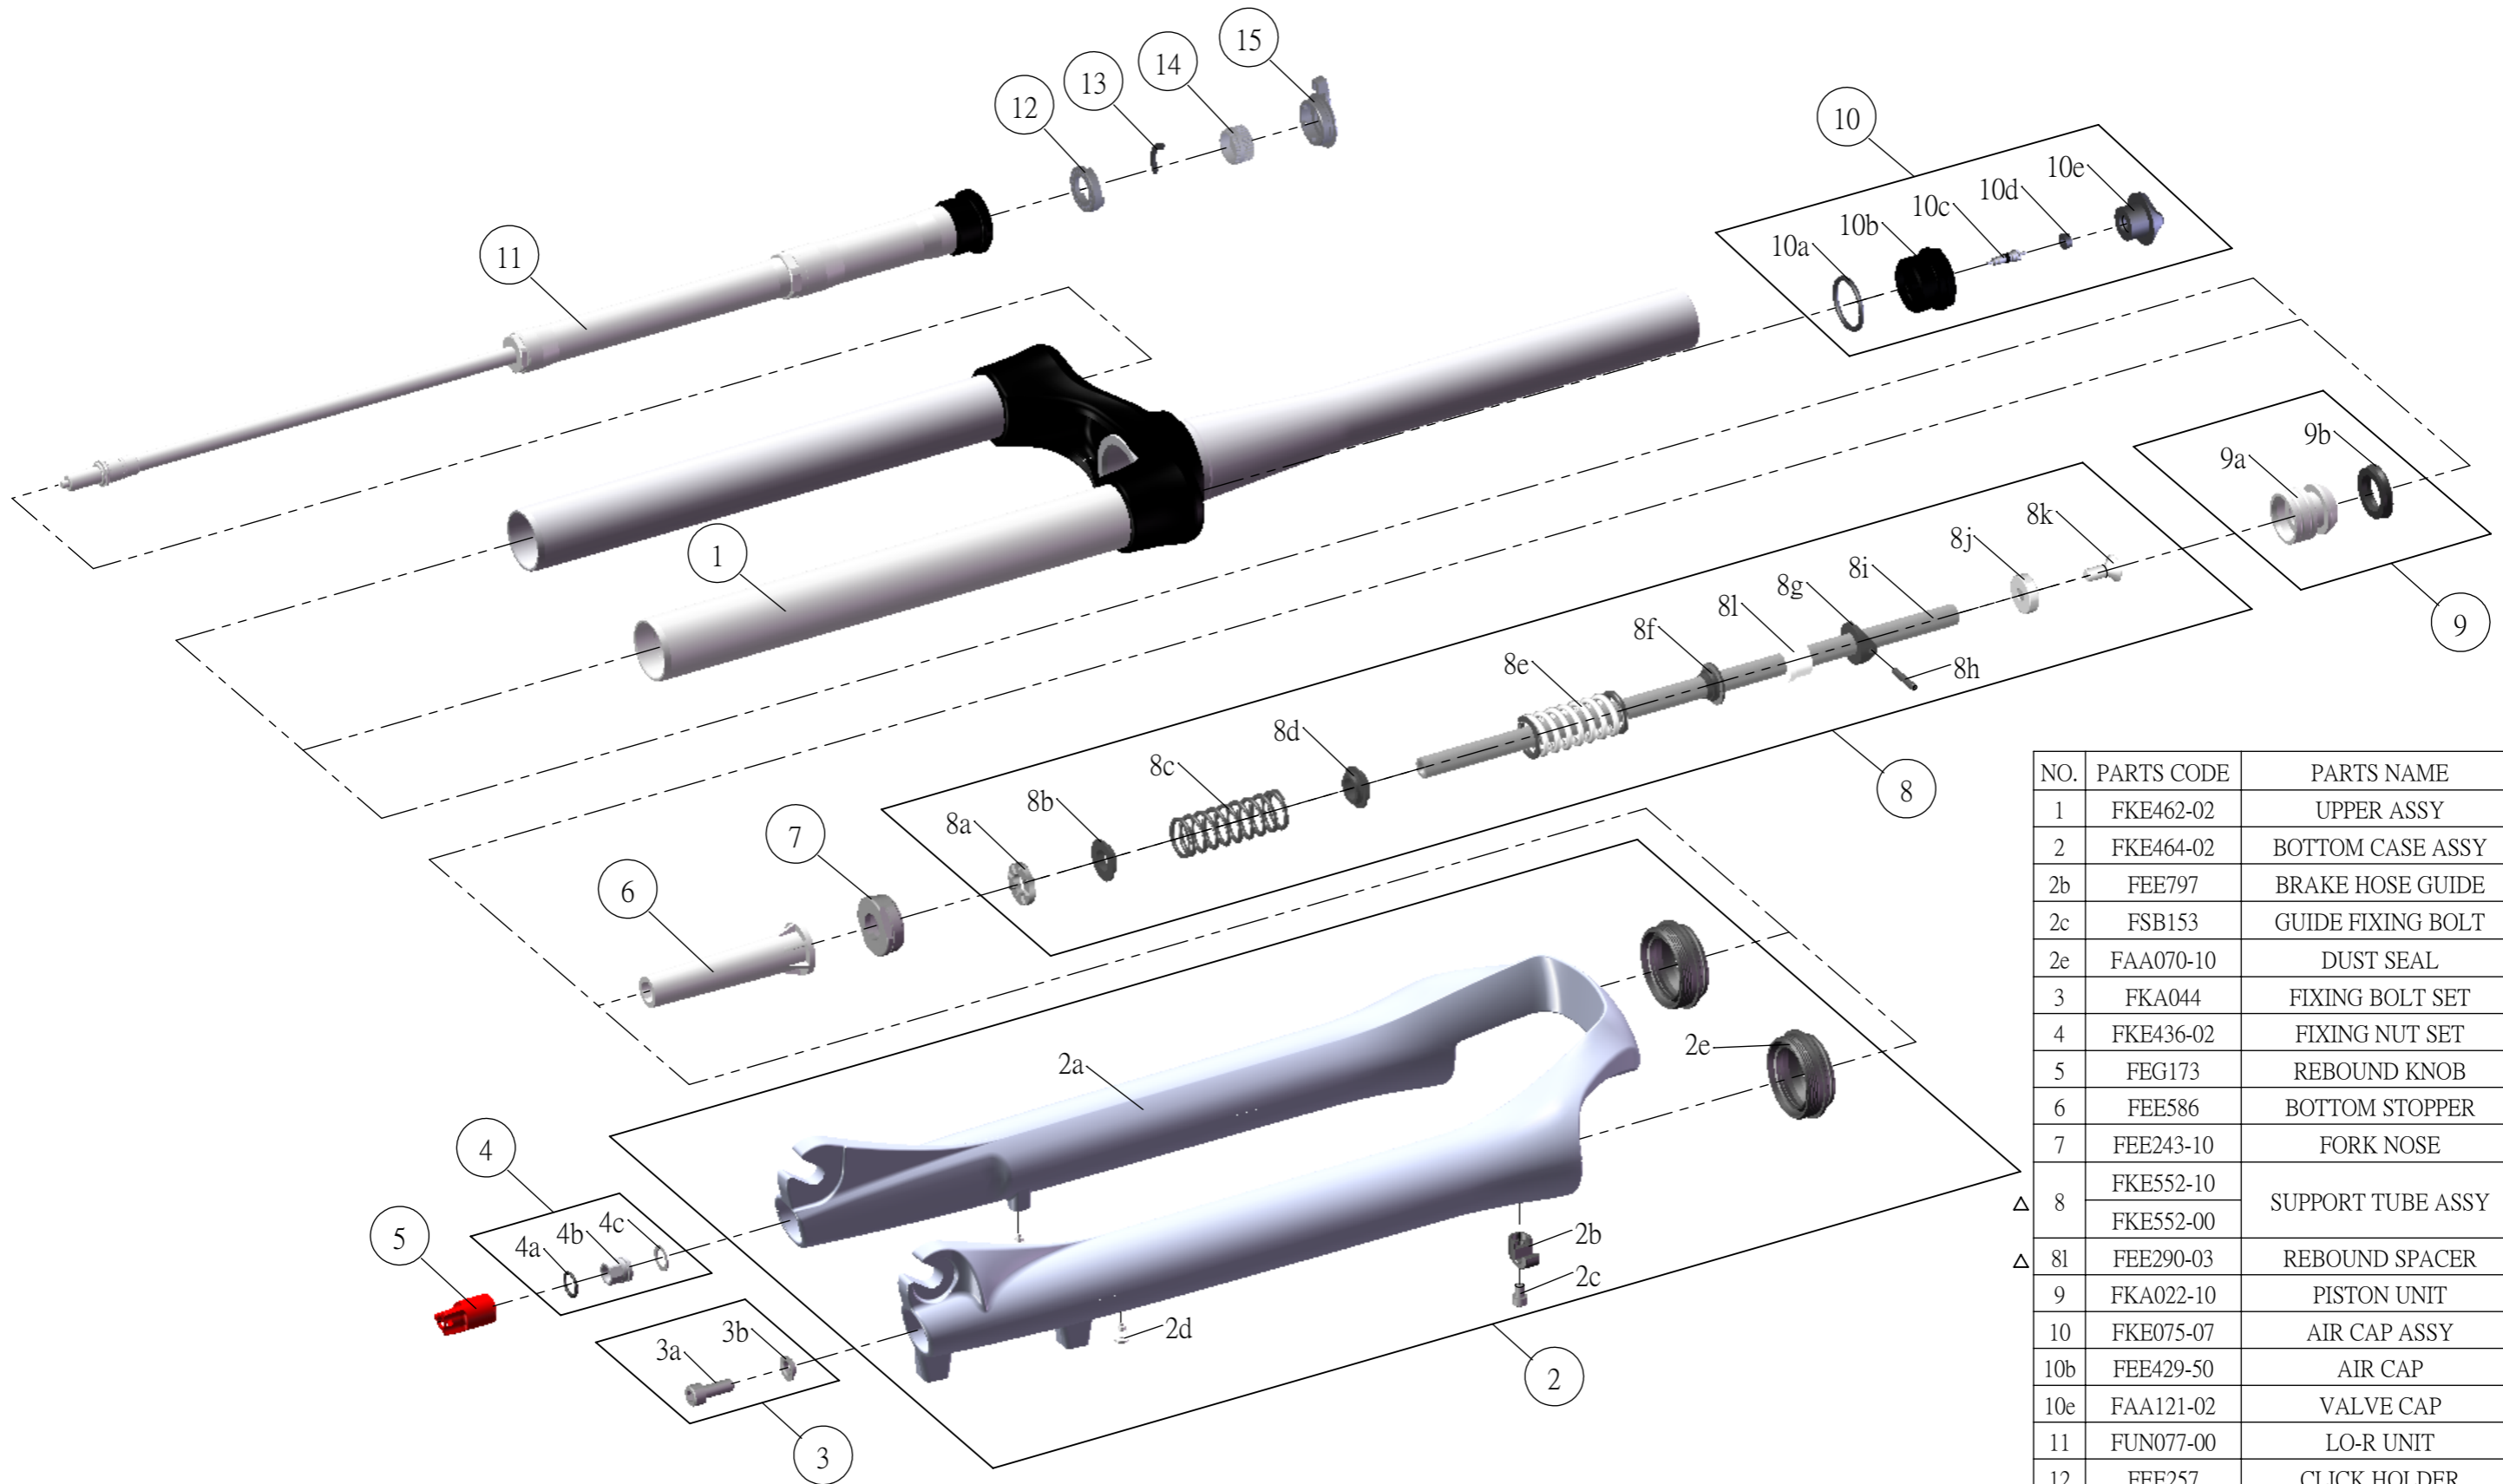

SF SUNTOUR

SF13-NRX-S-DS-LO-R-lite-CTS-700-

NO.	PARTS CODE	PARTS NAME	63	75	QT
1	FKE462-02	UPPER ASSY	*	*	1
2	FKE464-02	BOTTOM CASE ASSY	*	*	1
2b	FEE797	BRAKE HOSE GUIDE	*	*	1
2c	FSB153	GUIDE FIXING BOLT	*	*	1
2e	FAA070-10	DUST SEAL	*	*	2
3	FKA044	FIXING BOLT SET	*	*	1
4	FKE436-02	FIXING NUT SET	*	*	1
5	FEG173	REBOUND KNOB	*	*	1
6	FEE586	BOTTOM STOPPER	*	*	1
7	FEE243-10	FORK NOSE	*	*	1
8	FKE552-10	SUPPORT TUBE ASSY	*		1
	FKE552-00			*	1
8l	FEE290-03	REBOUND SPACER	*		1
9	FKA022-10	PISTON UNIT	*	*	1
10	FKE075-07	AIR CAP ASSY	*	*	1
10b	FEE429-50	AIR CAP	*	*	1
10e	FAA121-02	VALVE CAP	*	*	1
11	FUN077-00	LO-R UNIT	*	*	1
12	FEE257	CLICK HOLDER	*	*	1
13	FEE258	ADJUST CLICK	*	*	1
14	FEE256-10	ADJUST CORE	*	*	1
15	FEG036-10	LOCK OUT KNOB	*	*	1