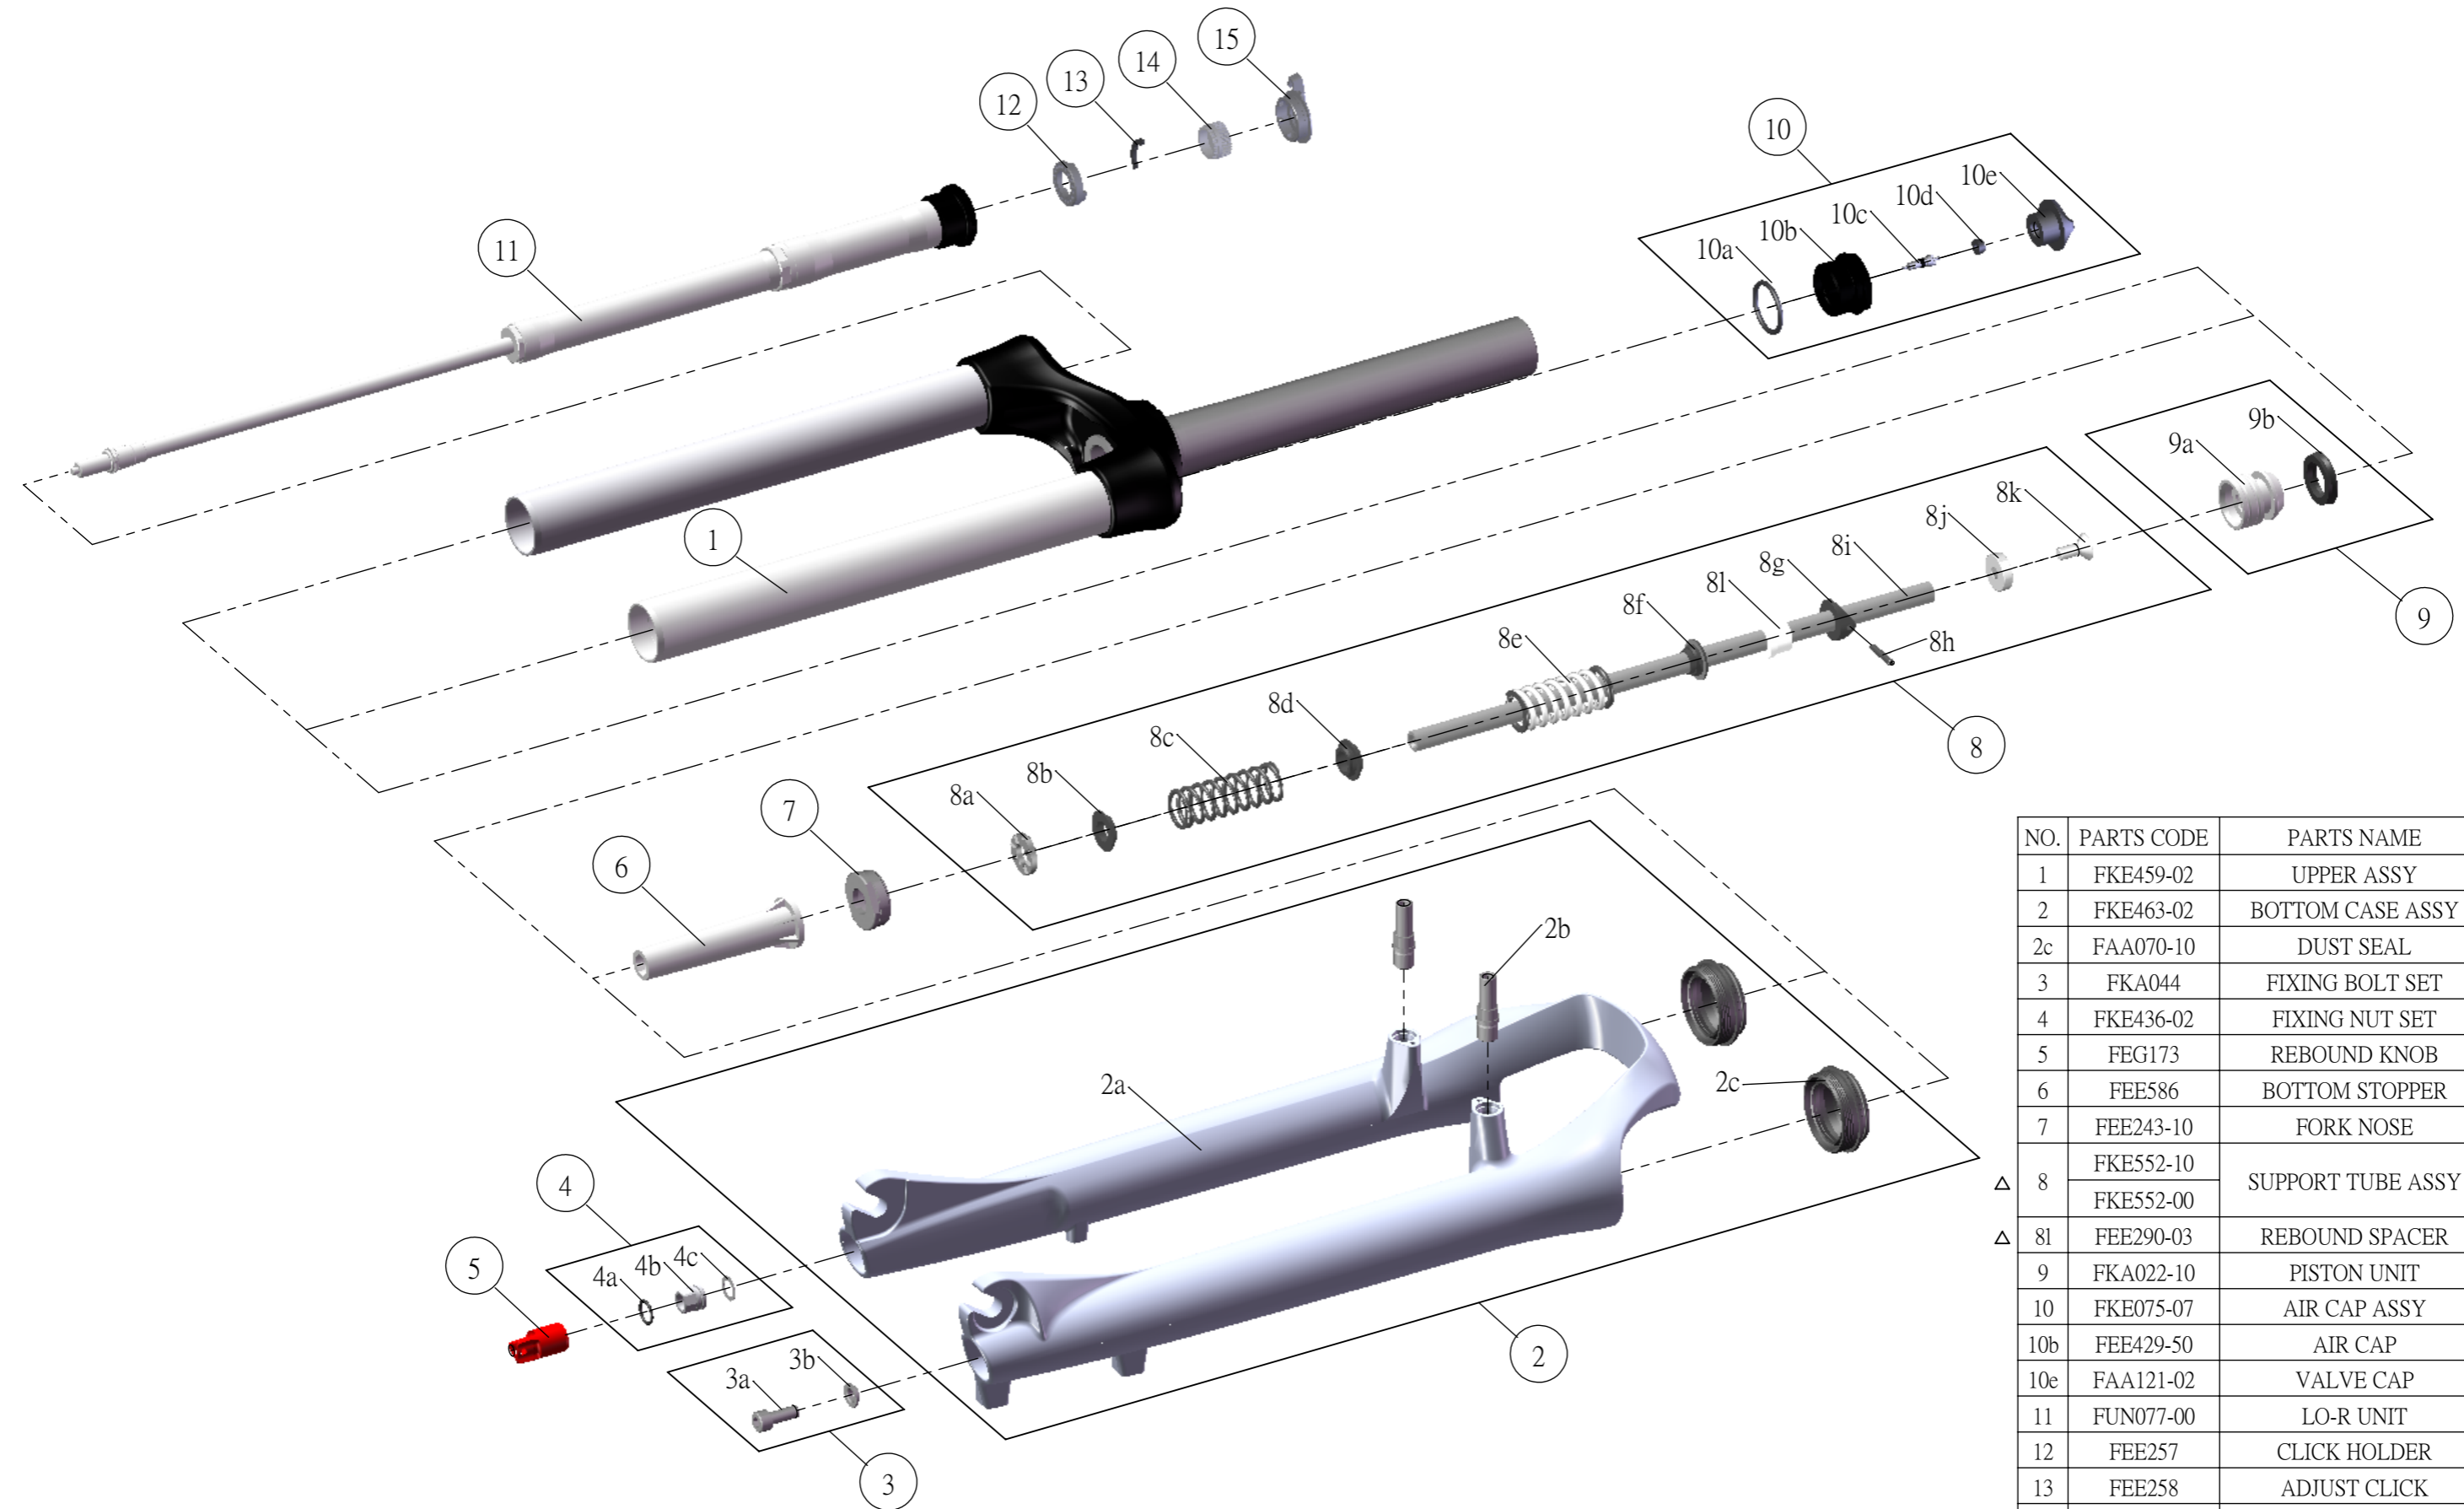

SUNTOUR

SF13-NRX-S-P-LO-R-lite-700-

NO.	PARTS CODE	PARTS NAME	63	75	QT
1	FKE459-02	UPPER ASSY	*	*	1
2	FKE463-02	BOTTOM CASE ASSY	*	*	1
2c	FAA070-10	DUST SEAL	*	*	2
3	FKA044	FIXING BOLT SET	*	*	1
4	FKE436-02	FIXING NUT SET	*	*	1
5	FEG173	REBOUND KNOB	*	*	1
6	FEE586	BOTTOM STOPPER	*	*	1
7	FEE243-10	FORK NOSE	*	*	1
8	FKE552-10	SUPPORT TUBE ASSY	*		1
	FKE552-00			*	1
8l	FEE290-03	REBOUND SPACER	*		1
9	FKA022-10	PISTON UNIT	*	*	1
10	FKE075-07	AIR CAP ASSY	*	*	1
10b	FEE429-50	AIR CAP	*	*	1
10e	FAA121-02	VALVE CAP	*	*	1
11	FUN077-00	LO-R UNIT	*	*	1
12	FEE257	CLICK HOLDER	*	*	1
13	FEE258	ADJUST CLICK	*	*	1
14	FEE256-10	ADJUST CORE	*	*	1
15	FEG036-10	LOCK OUT KNOB	*	*	1