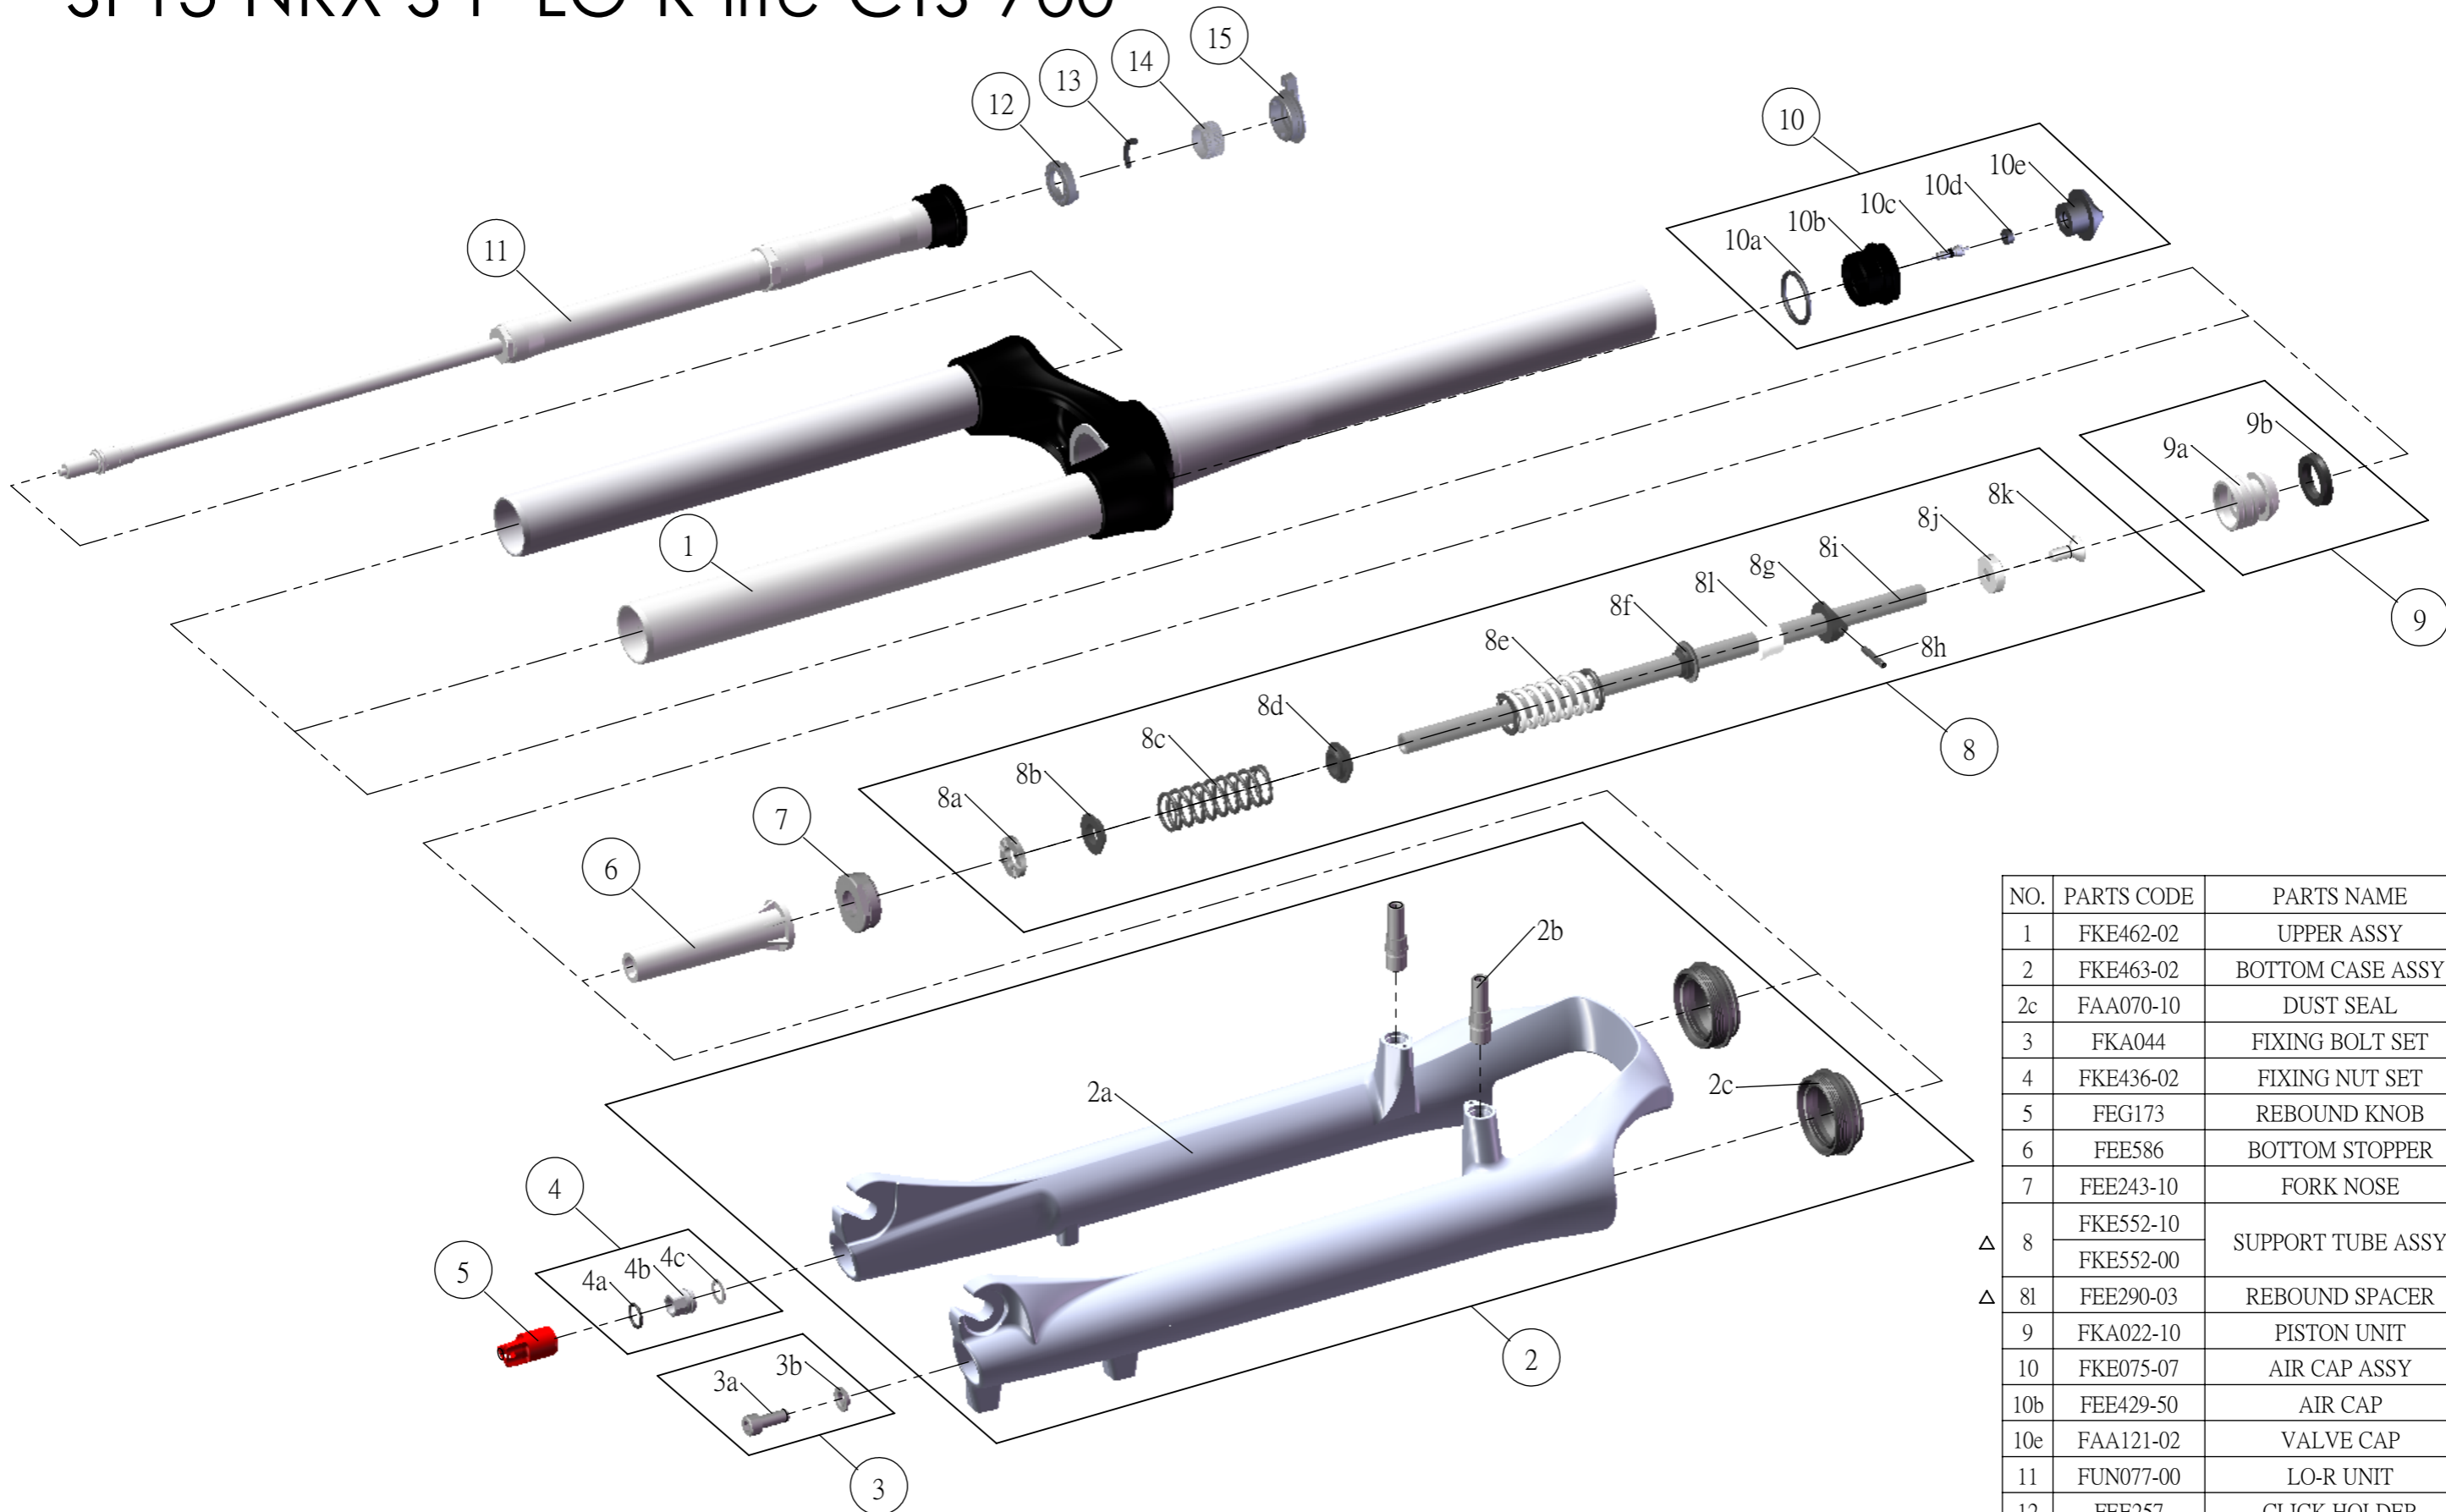

# SR SUNTOUR

## SF13-NRX-S-P-LO-R-lite-CTS-700-

NO.	PARTS CODE	PARTS NAME	63	75	QT
1	FKE462-02	UPPER ASSY	*	*	1
2	FKE463-02	BOTTOM CASE ASSY	*	*	1
2c	FAA070-10	DUST SEAL	*	*	2
3	FKA044	FIXING BOLT SET	*	*	1
4	FKE436-02	FIXING NUT SET	*	*	1
5	FEG173	REBOUND KNOB	*	*	1
6	FEE586	BOTTOM STOPPER	*	*	1
7	FEE243-10	FORK NOSE	*	*	1
△ 8	FKE552-10	SUPPORT TUBE ASSY	*		1
	FKE552-00			*	1
△ 8l	FEE290-03	REBOUND SPACER	*		1
9	FKA022-10	PISTON UNIT	*	*	1
10	FKE075-07	AIR CAP ASSY	*	*	1
10b	FEE429-50	AIR CAP	*	*	1
10e	FAA121-02	VALVE CAP	*	*	1
11	FUN077-00	LO-R UNIT	*	*	1
12	FEE257	CLICK HOLDER	*	*	1
13	FEE258	ADJUST CLICK	*	*	1
14	FEE256-10	ADJUST CORE	*	*	1
15	FEG036-10	LOCK OUT KNOB	*	*	1