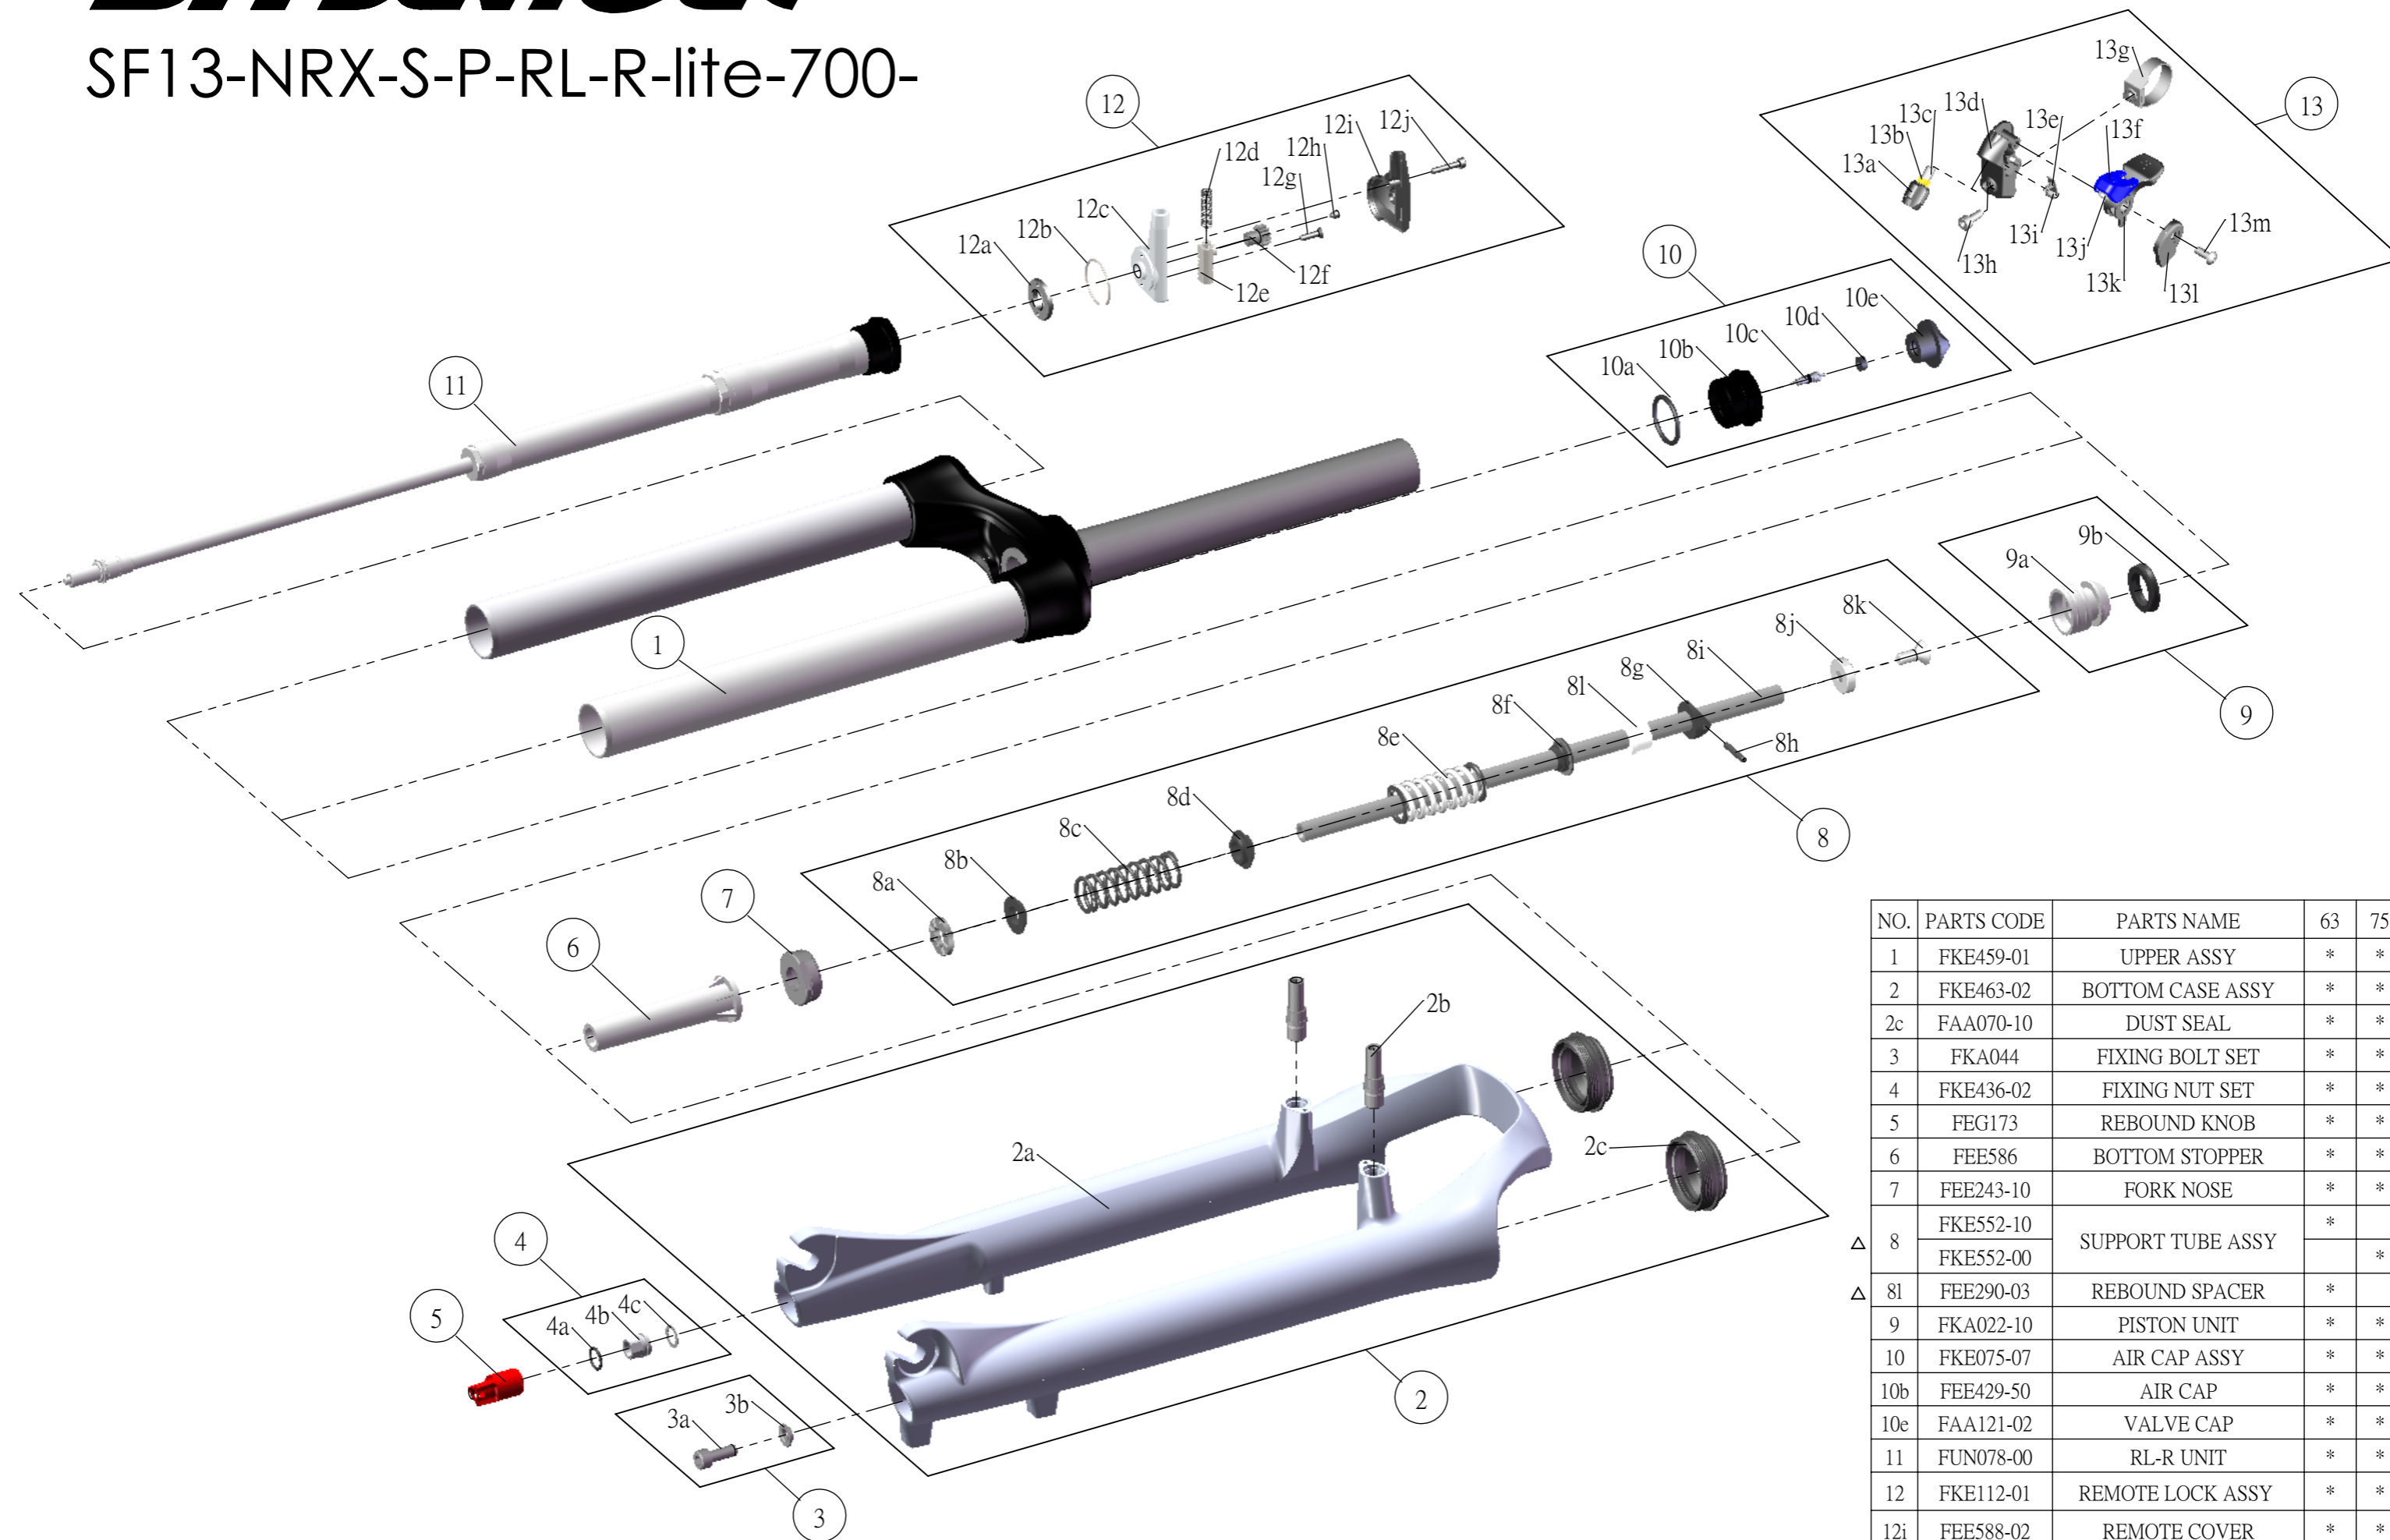

## SF13-NRX-S-P-RL-R-lite-700-

NO.	PARTS CODE	PARTS NAME	63	75	QT
1	FKE459-01	UPPER ASSY	*	*	1
2	FKE463-02	BOTTOM CASE ASSY	*	*	1
2c	FAA070-10	DUST SEAL	*	*	2
3	FKA044	FIXING BOLT SET	*	*	1
4	FKE436-02	FIXING NUT SET	*	*	1
5	FEG173	REBOUND KNOB	*	*	1
6	FEE586	BOTTOM STOPPER	*	*	1
7	FEE243-10	FORK NOSE	*	*	1
Δ 8	FKE552-10	SUPPORT TUBE ASSY	*		1
	FKE552-00			*	1
Δ 81	FEE290-03	REBOUND SPACER	*		1
9	FKA022-10	PISTON UNIT	*	*	1
10	FKE075-07	AIR CAP ASSY	*	*	1
10b	FEE429-50	AIR CAP	*	*	1
10e	FAA121-02	VALVE CAP	*	*	1
11	FUN078-00	RL-R UNIT	*	*	1
12	FKE112-01	REMOTE LOCK ASSY	*	*	1
12i	FEE588-02	REMOTE COVER	*	*	1
13	SL9SC-RLO	REMOTE LEVER ASSY	*	*	1