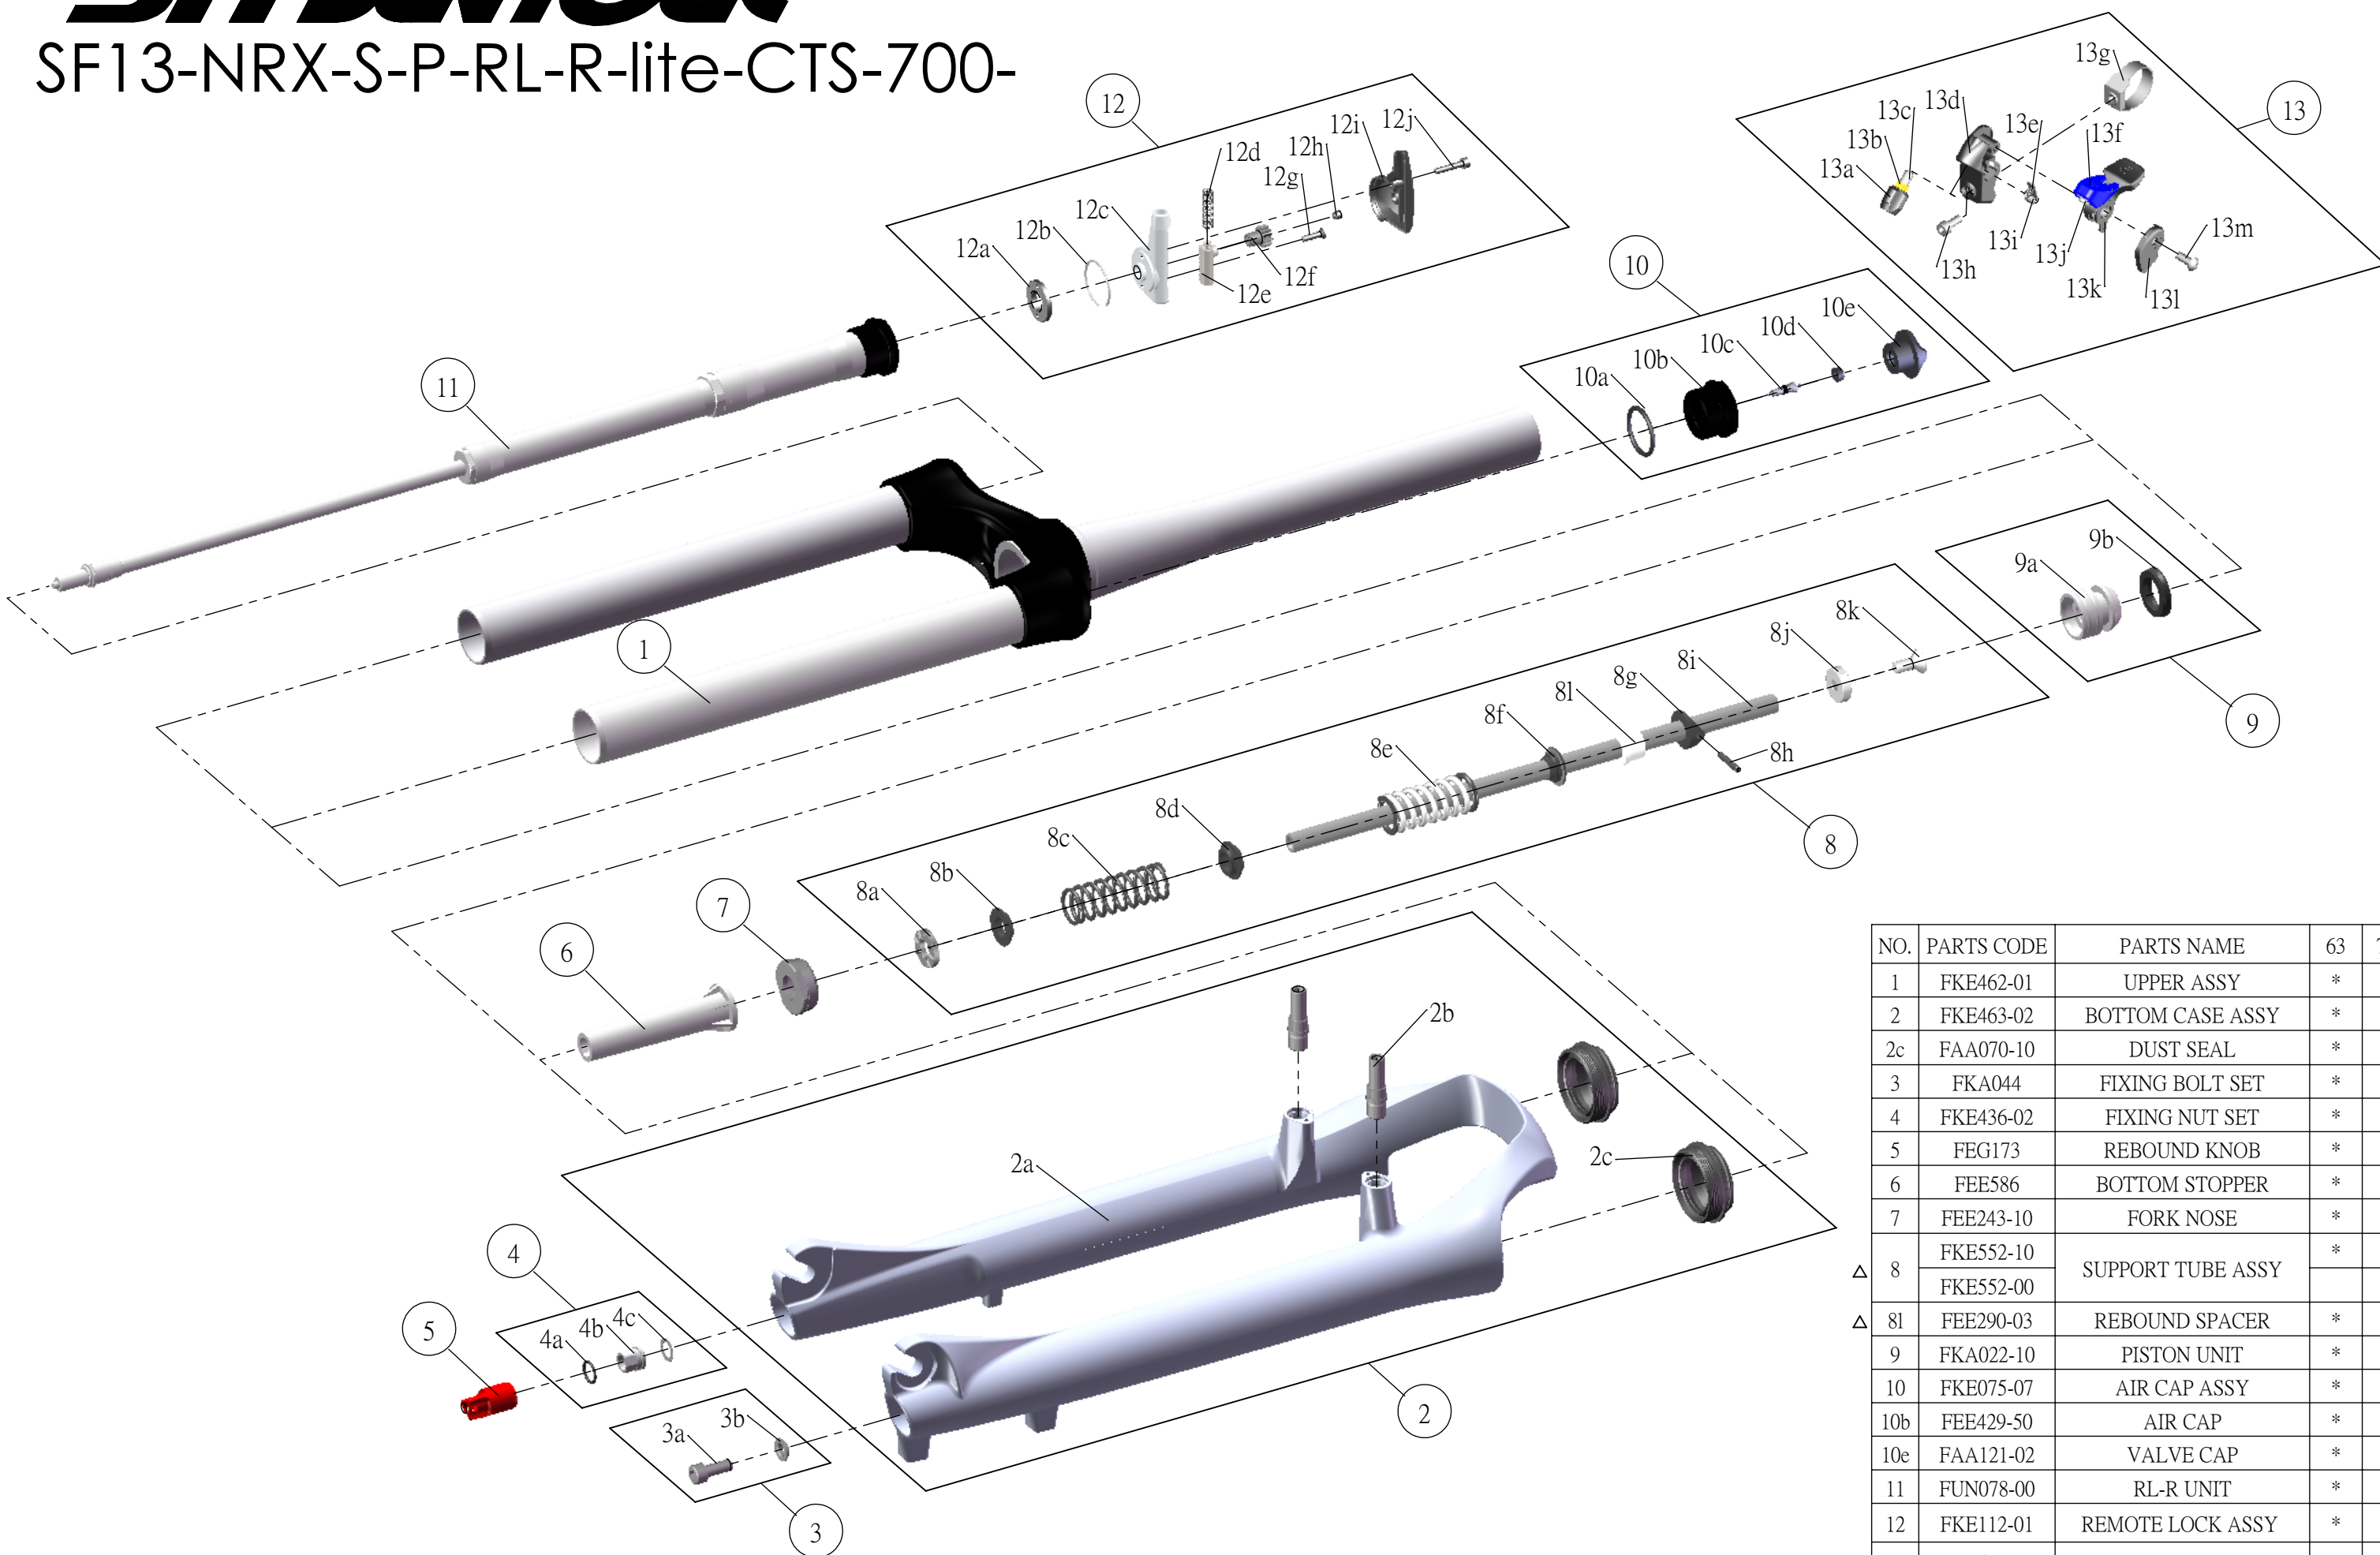

SF SUNTOUR

SF13-NRX-S-P-RL-R-lite-CTS-700-

NO.	PARTS CODE	PARTS NAME	63	75	QT
1	FKE462-01	UPPER ASSY	*	*	1
2	FKE463-02	BOTTOM CASE ASSY	*	*	1
2c	FAA070-10	DUST SEAL	*	*	2
3	FKA044	FIXING BOLT SET	*	*	1
4	FKE436-02	FIXING NUT SET	*	*	1
5	FEG173	REBOUND KNOB	*	*	1
6	FEE586	BOTTOM STOPPER	*	*	1
7	FEE243-10	FORK NOSE	*	*	1
8	FKE552-10	SUPPORT TUBE ASSY	*		1
	FKE552-00			*	1
8l	FEE290-03	REBOUND SPACER	*		1
9	FKA022-10	PISTON UNIT	*	*	1
10	FKE075-07	AIR CAP ASSY	*	*	1
10b	FEE429-50	AIR CAP	*	*	1
10e	FAA121-02	VALVE CAP	*	*	1
11	FUN078-00	RL-R UNIT	*	*	1
12	FKE112-01	REMOTE LOCK ASSY	*	*	1
12i	FEE588-02	REMOTE COVER	*	*	1
13	SL9SC-RLO	REMOTE LEVER ASSY	*	*	1