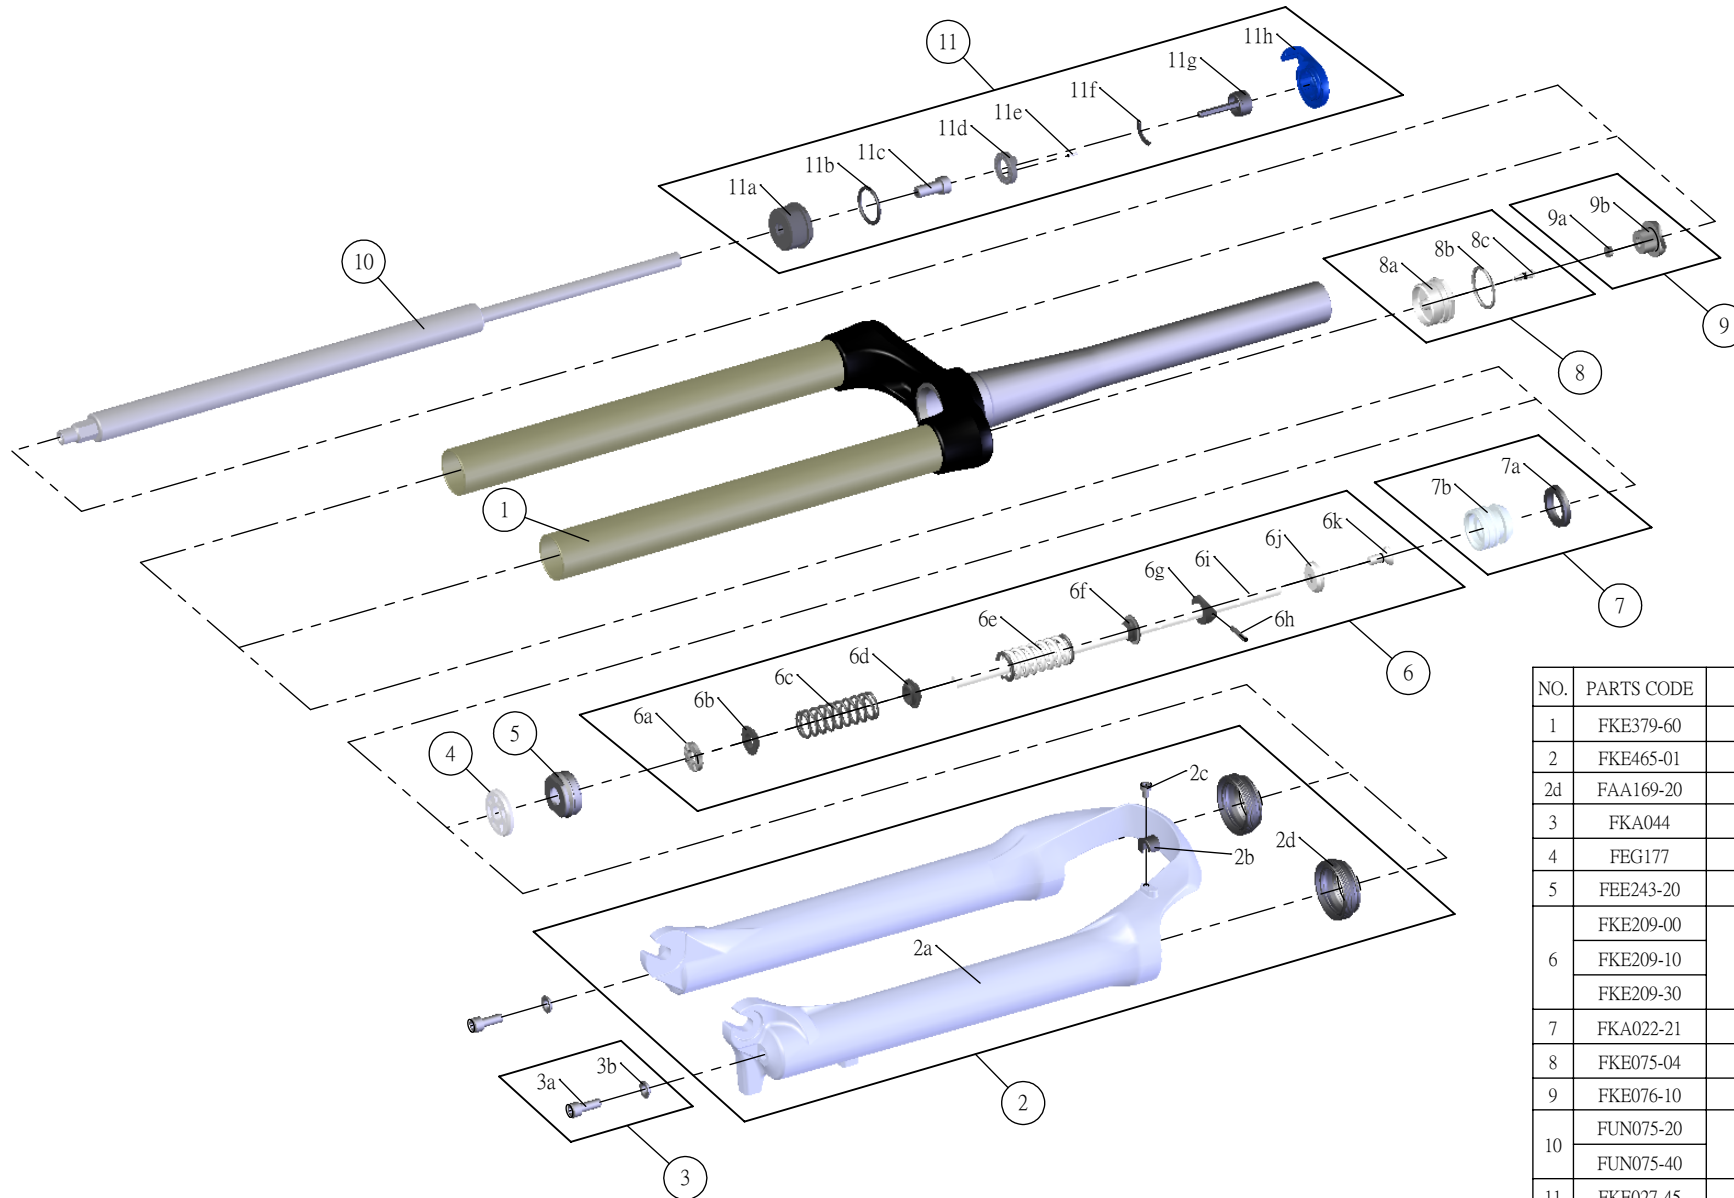

## SF13-RAIDON X1 (N)-DS-LO-air-CTS-26-

Date	2013.07.17	Version	1
Amended			

NO.	PARTS CODE	PARTS NAME	100	120	140	QT
1	FKE379-60	UPPER ASSY	*	*	*	1
2	FKE465-01	BOTTOM CASE ASSY	*	*	*	1
2d	FAA169-20	DUST SEAL	*	*	*	2
3	FKA044	FIXING BOLT SET	*	*	*	2
4	FEG177	BOTTOM STOPPER	*	*	*	1
5	FEE243-20	FORK NOSE	*	*	*	1
6	FKE209-00	SUPPORT TUBE ASSY		*		1
	FKE209-10		*		1	
	FKE209-30				*	1
7	FKA022-21	PISTON UNIT	*	*	*	1
8	FKE075-04	AIR CAP ASSY	*	*	*	1
9	FKE076-10	VALVE CAP ASSY	*	*	*	1
10	FUN075-20	LO UNIT	*	*		1
	FUN075-40				*	1
11	FKE027-45	LO TOP CAP ASSY	*	*	*	1
11a	FEE260	ADJUST CAP	*	*	*	1
11g	FKA066	ADJUST CORE ASSY	*	*	*	1
11h	FEE938	LOCKOUT KNOB	*	*	*	1