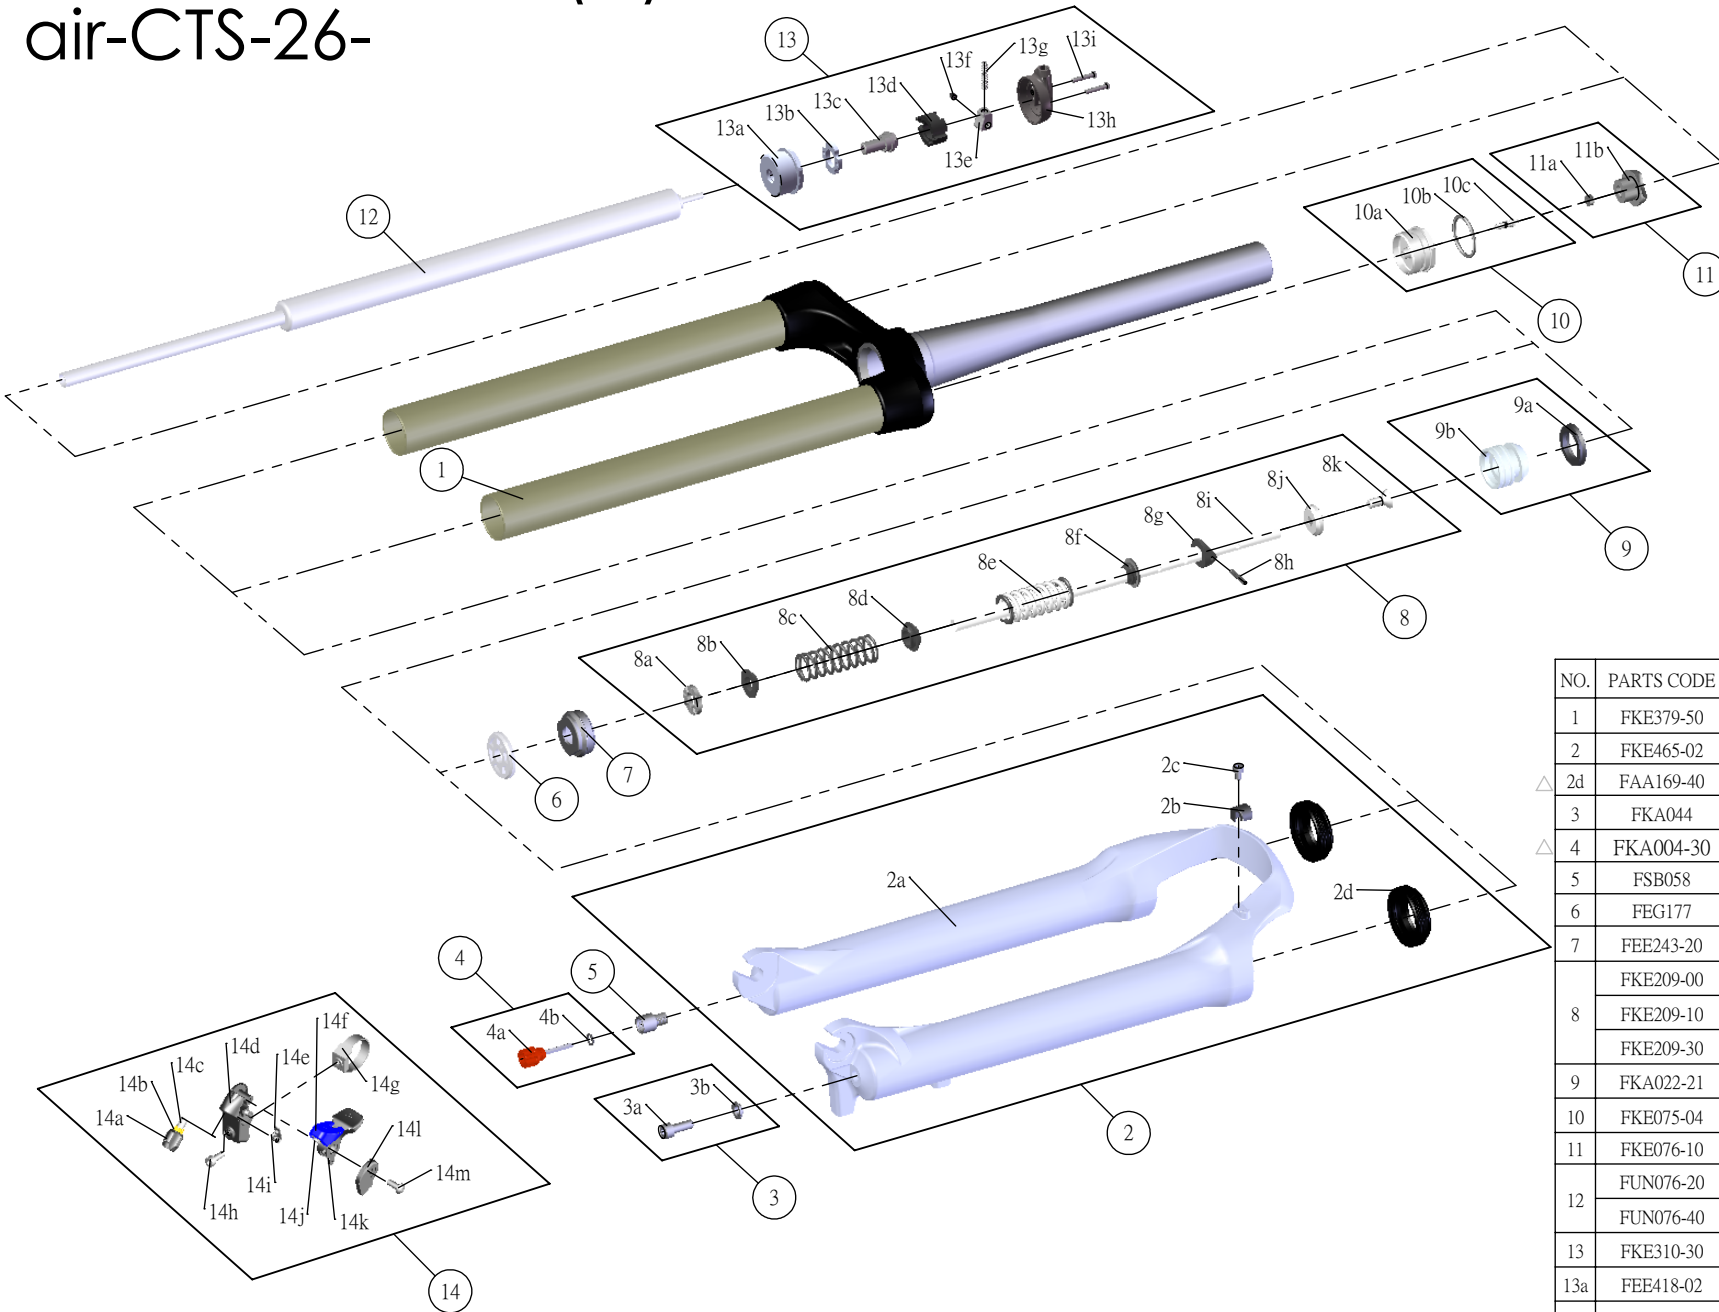

SUNTOUR

SF13-RAIDON X1 (N)-DS-RL-R- air-CTS-26-

Date	2013.07.17	Version	2
Amended	2014.03.17		

NO.	PARTS CODE	PARTS NAME	100	120	140	QT
1	FKE379-50	UPPER ASSY	*	*	*	1
2	FKE465-02	BOTTOM CASE ASSY	*	*	*	1
2d	FAA169-40	DUST SEAL	*	*	*	2
3	FKA044	FIXING BOLT SET	*	*	*	1
4	FKA004-30	REBOUND KNOB ASSY	*	*	*	1
5	FSB058	DAMPER FIXING BOLT	*	*	*	1
6	FEG177	BOTTOM STOPPER	*	*	*	1
7	FEE243-20	FORK NOSE	*	*	*	1
8	FKE209-00	SUPPORT TUBE ASSY		*		1
	FKE209-10		*		1	
	FKE209-30			*	1	
9	FKA022-21	PISTON UNIT	*	*	*	1
10	FKE075-04	AIR CAP ASSY	*	*	*	1
11	FKE076-10	VALVE CAP ASSY	*	*	*	1
12	FUN076-20	RL UNIT	*	*		1
	FUN076-40				*	1
13	FKE310-30	RL COVER ASSY	*	*	*	1
13a	FEE418-02	FIX CAP	*	*	*	1
13h	FEE939	RL COVER	*	*	*	1
14	SL9SC-RLO	REMOTE LEVER ASSY	*	*	*	1