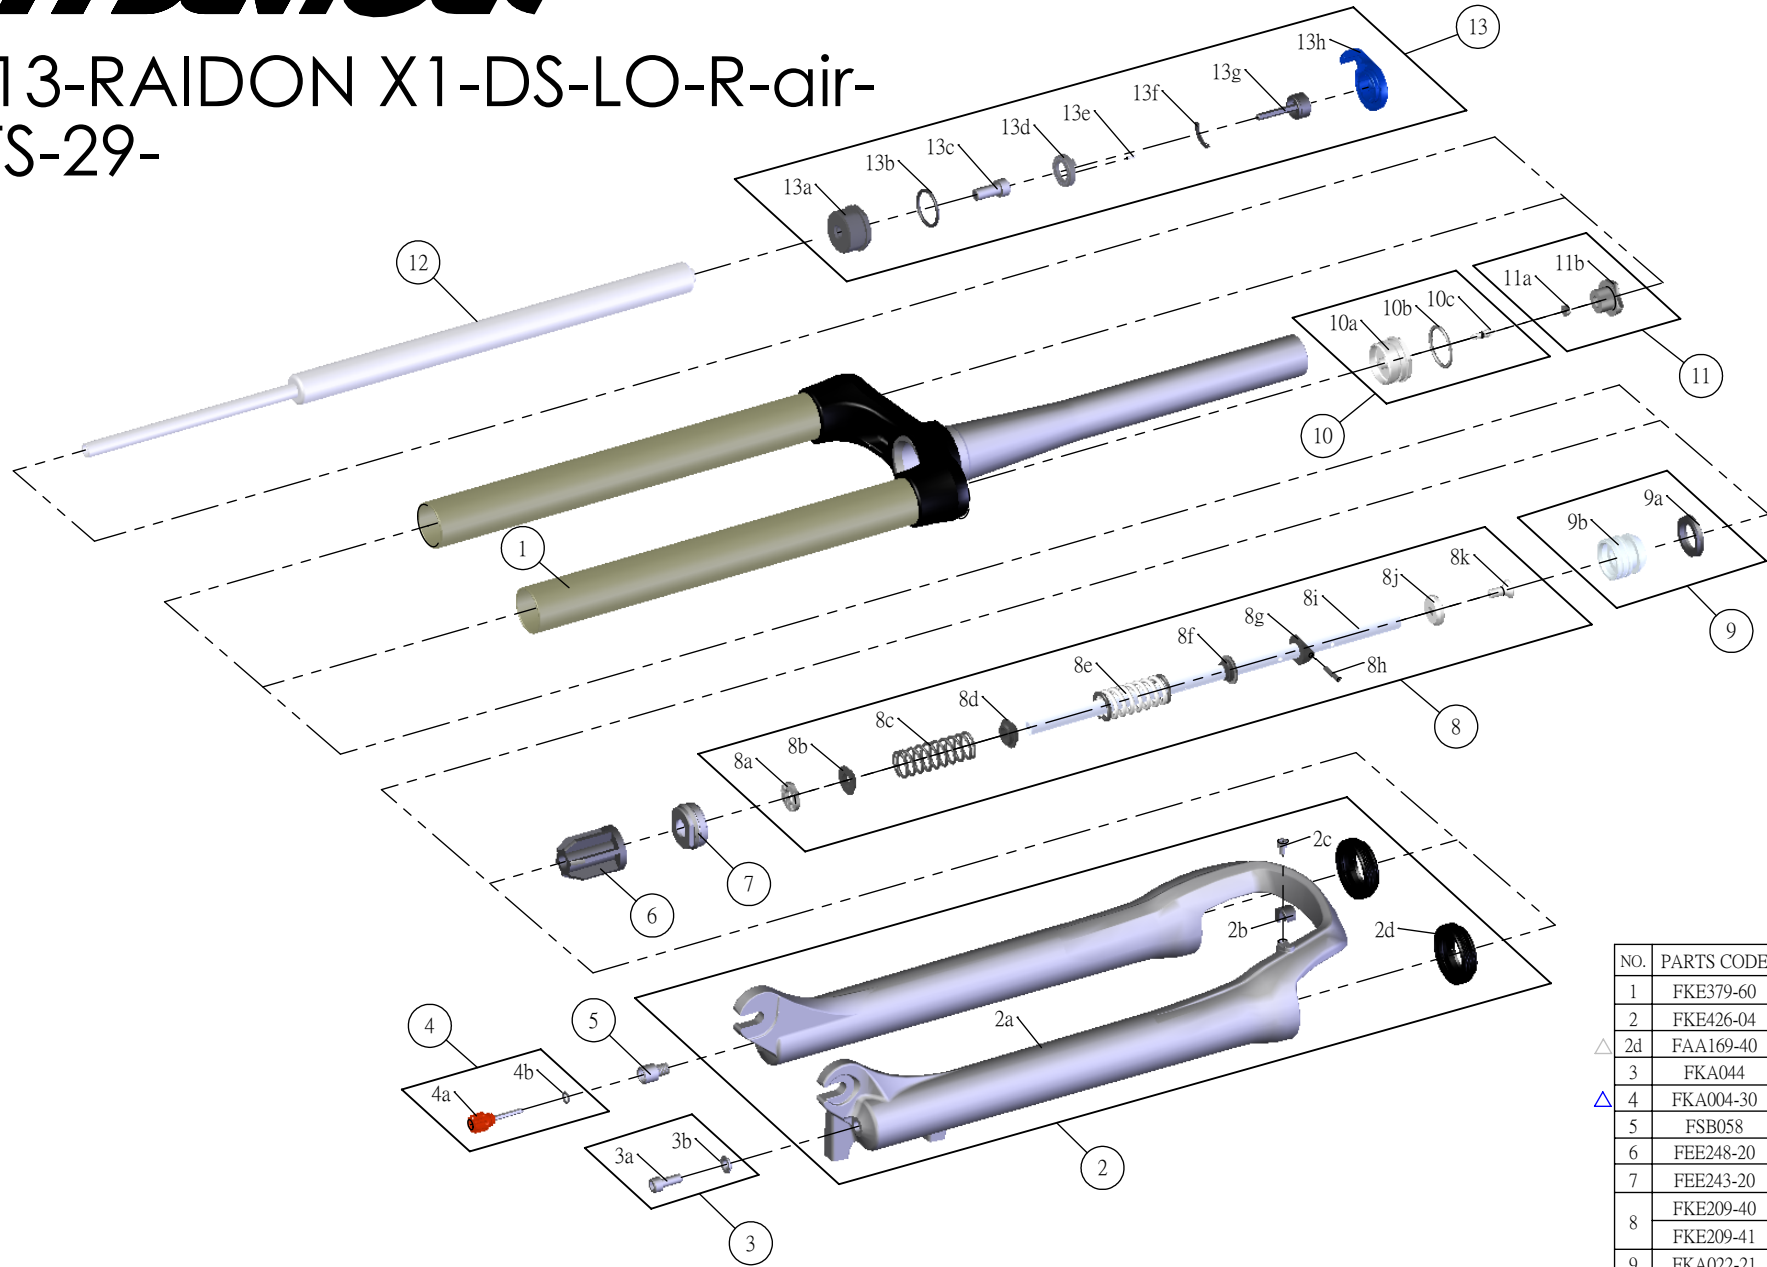

SF13-RAIDON X1-DS-LO-R-air-CTS-29-

NO.	PARTS CODE	PARTS NAME	100	120	QT
1	FKE379-60	UPPER ASSY	*	*	1
2	FKE426-04	BOTTOM CASE ASSY	*	*	1
△ 2d	FAA169-40	DUST SEAL	*	*	2
3	FKA044	FIXING BOLT SET	*	*	1
4	FKA004-30	REBOUND KNOB ASSY	*	*	1
△ 5	FSB058	DAMPER FIXING BOLT	*	*	1
6	FEE248-20	BOTTOM STOPPER	*	*	1
7	FEE243-20	FORK NOSE	*	*	1
8	FKE209-40	SUPPORT TUBE ASSY		*	1
	FKE209-41		*		1
9	FKA022-21	PISTON UNIT	*	*	1
10	FKE075-04	AIR CAP ASSY	*	*	1
11	FKE076-10	VALVE CAP ASSY	*	*	1
12	FUN070-10	LO-R UNIT	*	*	1
13	FKE027-45	LO TOP CAP ASSY	*	*	1
13a	FEE260	ADJUST CAP	*	*	1
13g	FKA066	ADJUST CORE ASSY	*	*	1
13h	FEE938	LOCKOUT KNOB	*	*	1