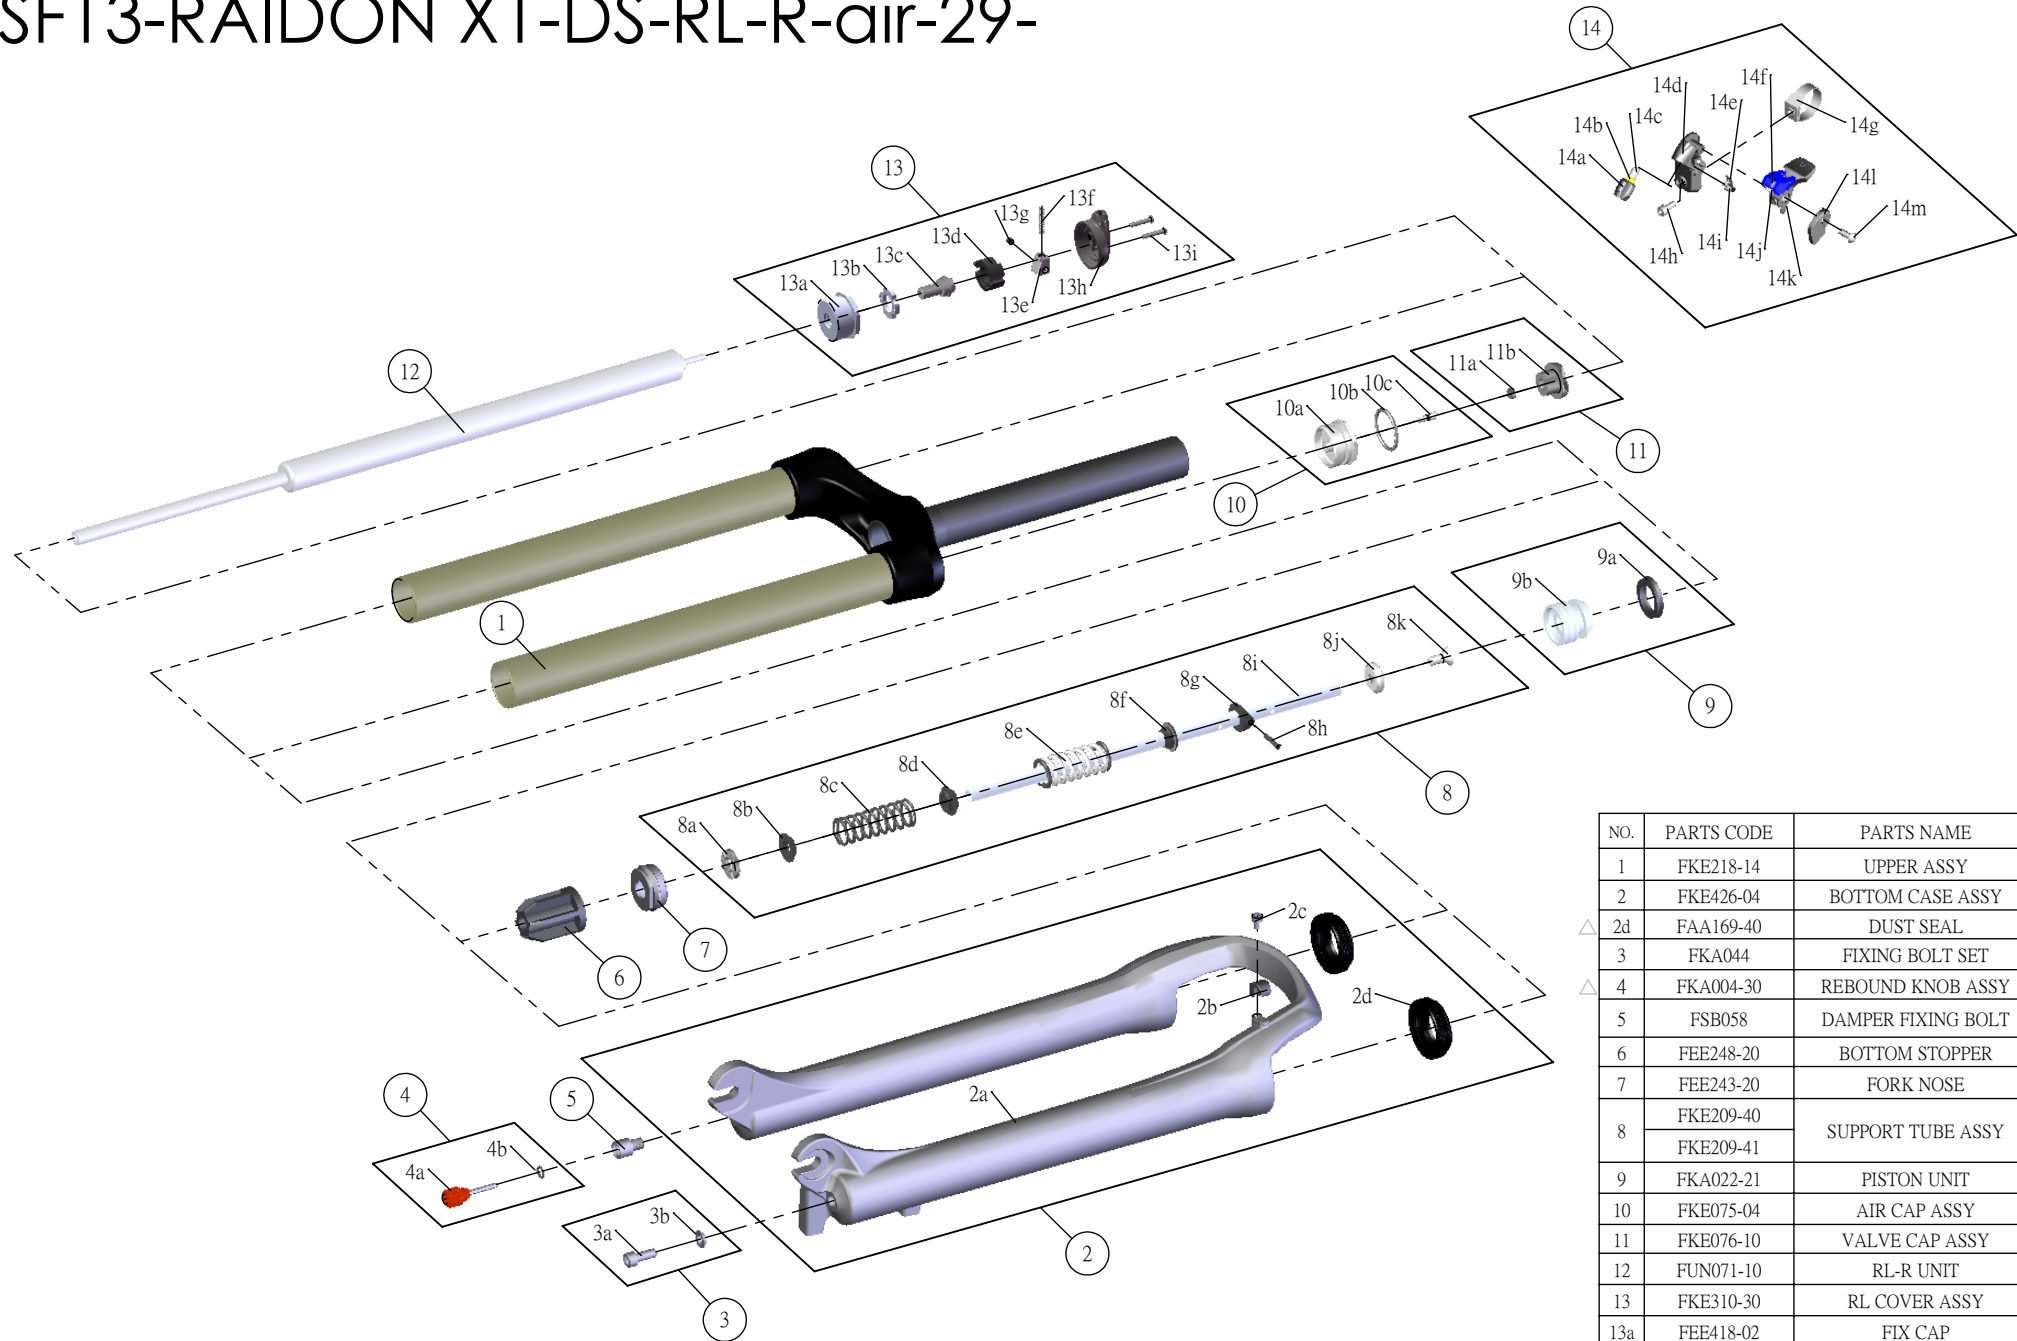

SUNTOUR

SF13-RAIDON X1-DS-RL-R-air-29-

Date	2013.07.18	Version	2
Amended	2014.03.18		

NO.	PARTS CODE	PARTS NAME	100	120	QT
1	FKE218-14	UPPER ASSY	*	*	1
2	FKE426-04	BOTTOM CASE ASSY	*	*	1
△ 2d	FAA169-40	DUST SEAL	*	*	2
3	FKA044	FIXING BOLT SET	*	*	1
△ 4	FKA004-30	REBOUND KNOB ASSY	*	*	1
5	FSB058	DAMPER FIXING BOLT	*	*	1
6	FEE248-20	BOTTOM STOPPER	*	*	1
7	FEE243-20	FORK NOSE	*	*	1
8	FKE209-40	SUPPORT TUBE ASSY		*	1
	FKE209-41		*		1
9	FKA022-21	PISTON UNIT	*	*	1
10	FKE075-04	AIR CAP ASSY	*	*	1
11	FKE076-10	VALVE CAP ASSY	*	*	1
12	FUN071-10	RL-R UNIT	*	*	1
13	FKE310-30	RL COVER ASSY	*	*	1
13a	FEE418-02	FIX CAP	*	*	1
13h	FEE939	RL COVER	*	*	1
14	SL9SC-RLO	REMOTE LEVER ASSY	*	*	1