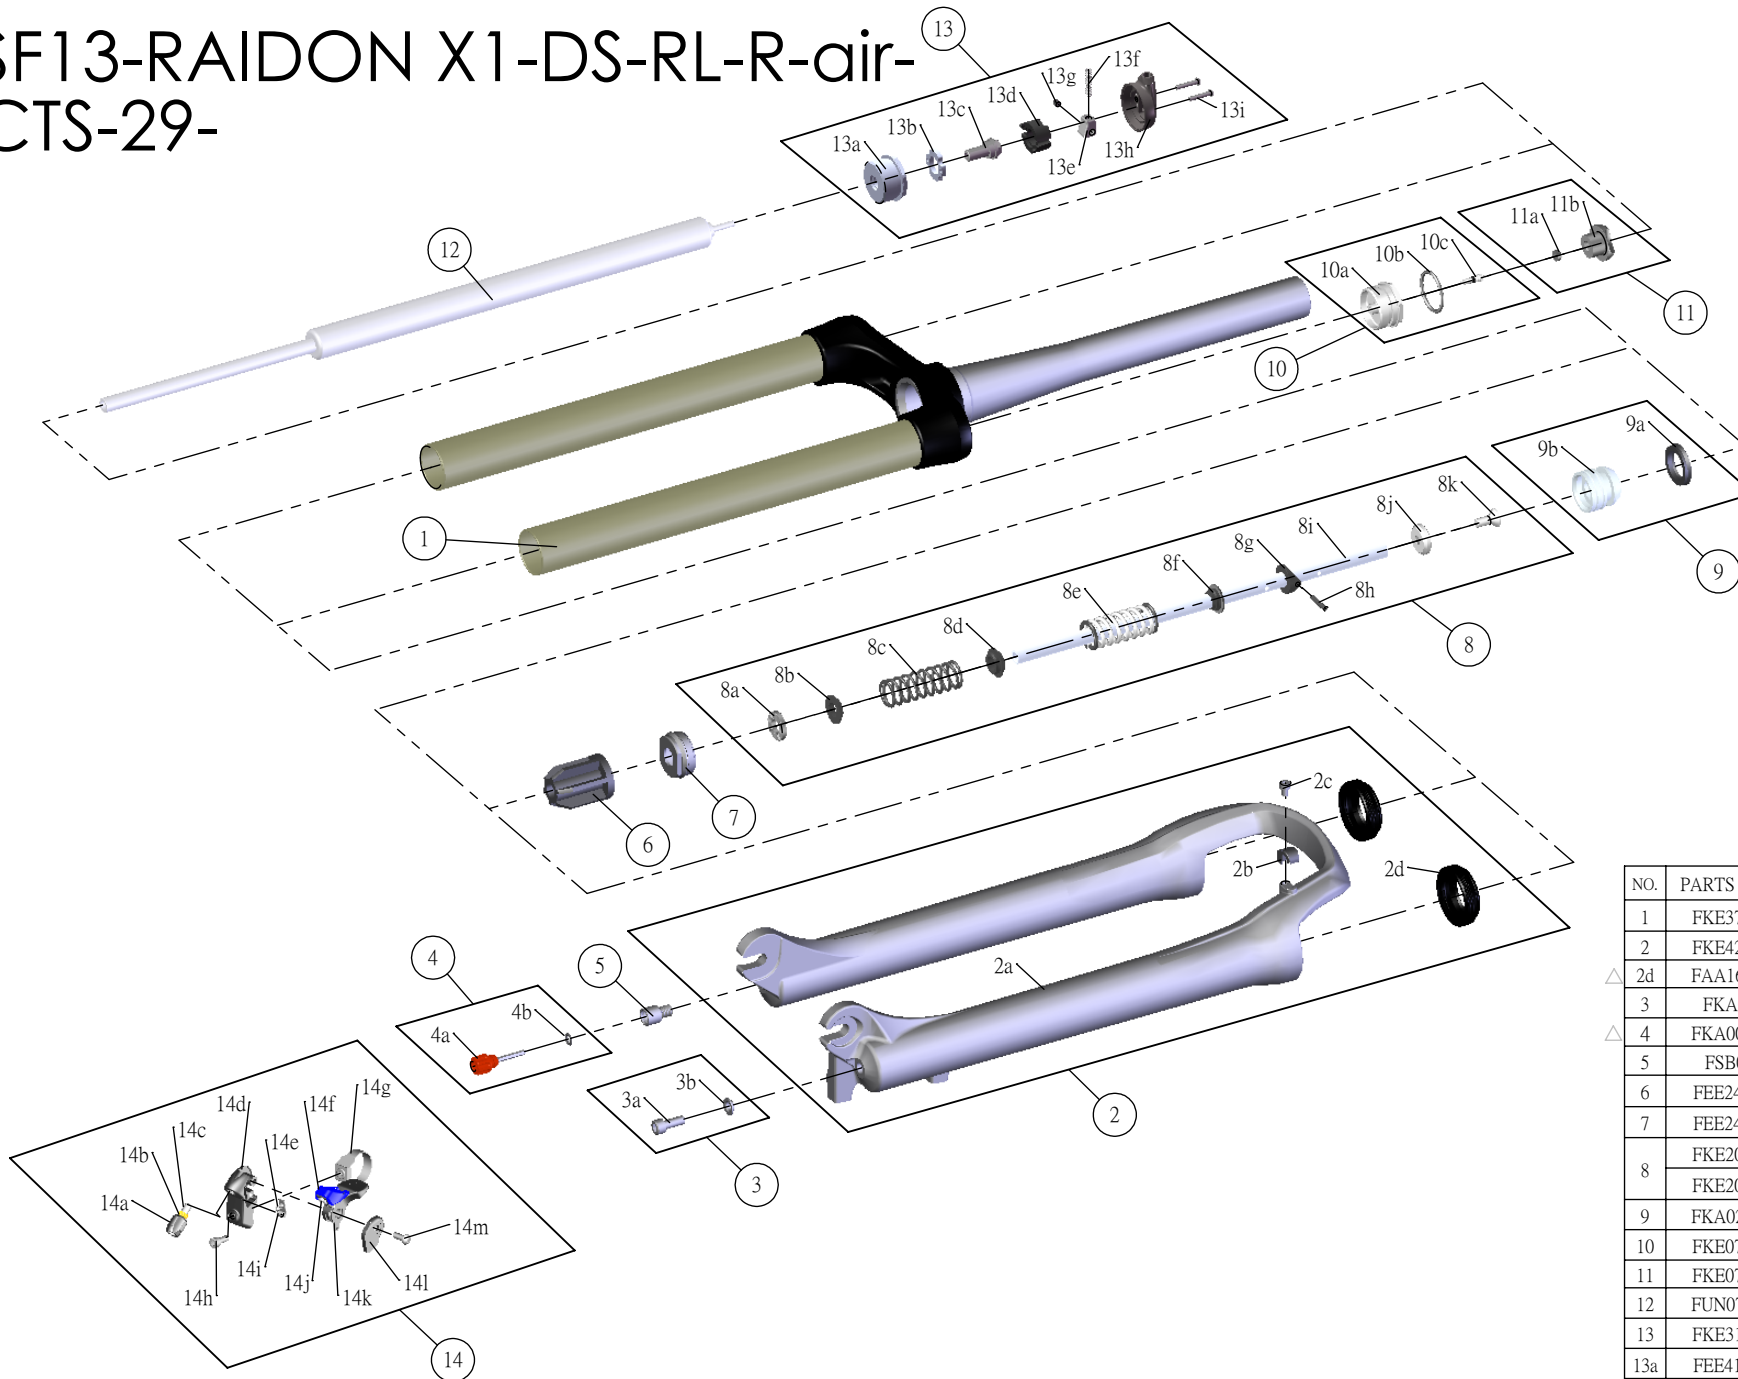

SF13-RAIDON X1-DS-RL-R-air-CTS-29-

Date	2013.07.18	Version	2
Amended	2014.03.18		

NO.	PARTS CODE	PARTS NAME	100	120	QT
1	FKE379-50	UPPER ASSY	*	*	1
2	FKE426-04	BOTTOM CASE ASSY	*	*	1
2d	FAA169-40	DUST SEAL	*	*	2
3	FKA044	FIXING BOLT SET	*	*	1
4	FKA004-30	REBOUND KNOB ASSY	*	*	1
5	FSB058	DAMPER FIXING BOLT	*	*	1
6	FEE248-20	BOTTOM STOPPER	*	*	1
7	FEE243-20	FORK NOSE	*	*	1
8	FKE209-40	SUPPORT TUBE ASSY		*	1
	FKE209-41		*		1
9	FKA022-21	PISTON UNIT	*	*	1
10	FKE075-04	AIR CAP ASSY	*	*	1
11	FKE076-10	VALVE CAP ASSY	*	*	1
12	FUN071-10	RL-R UNIT	*	*	1
13	FKE310-30	RL COVER ASSY	*	*	1
13a	FEE418-02	FIX CAP	*	*	1
13h	FEE939	RL COVER	*	*	1
14	SL9SC-RLO	REMOTE LEVER ASSY	*	*	1