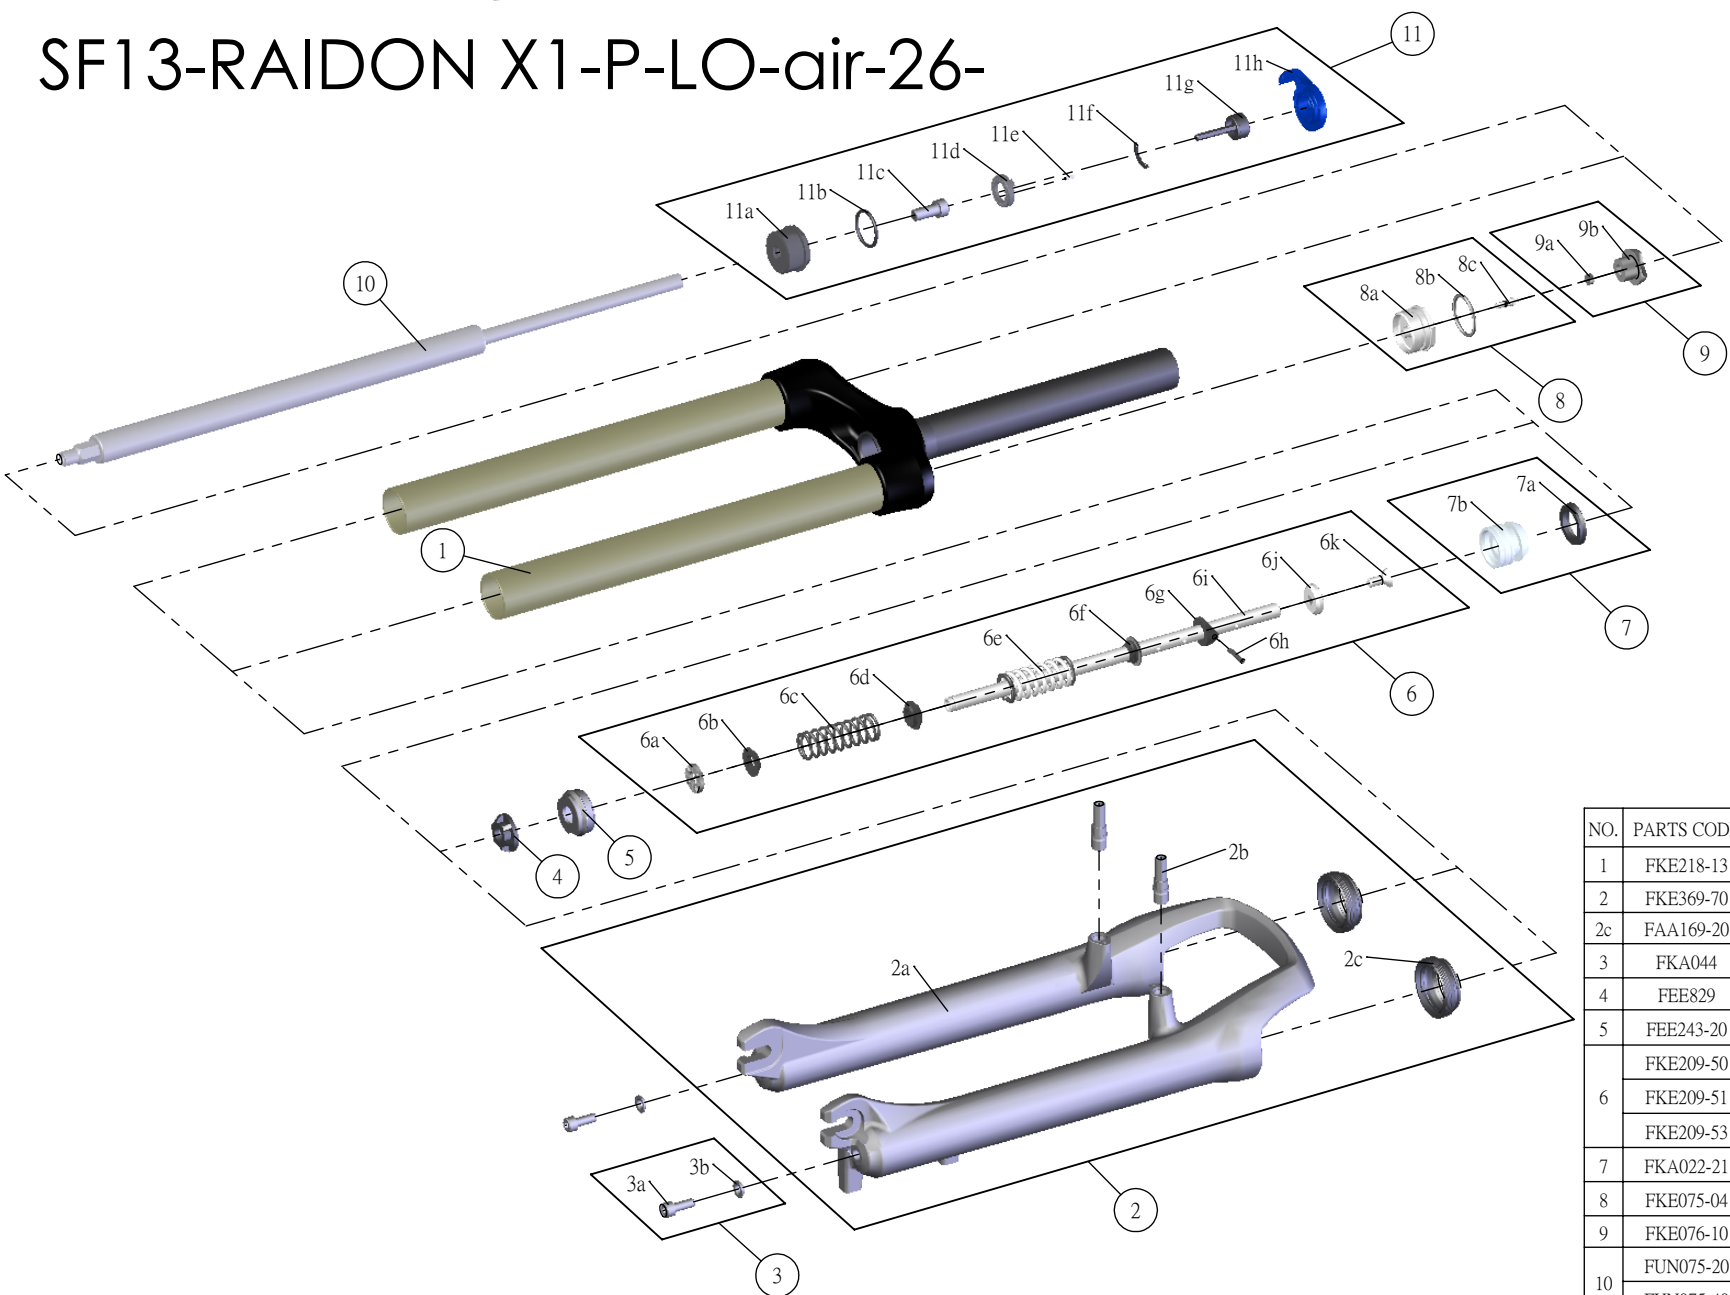

## SF13-RAIDON X1-P-LO-air-26-

NO.	PARTS CODE	PARTS NAME	100	120	140	QT
1	FKE218-13	UPPER ASSY	*	*	*	1
2	FKE369-70	BOTTOM CASE ASSY	*	*	*	1
2c	FAA169-20	DUST SEAL	*	*	*	2
3	FKA044	FIXING BOLT SET	*	*	*	2
4	FEE829	BOTTOM STOPPER	*	*	*	1
5	FEE243-20	FORK NOSE	*	*	*	1
6	FKE209-50	SUPPORT TUBE ASSY		*		1
	FKE209-51		*		1	
	FKE209-53				*	1
7	FKA022-21	PISTON UNIT	*	*	*	1
8	FKE075-04	AIR CAP ASSY	*	*	*	1
9	FKE076-10	VALVE CAP ASSY	*	*	*	1
10	FUN075-20	LO UNIT	*	*		1
	FUN075-40				*	1
11	FKE027-45	LO TOP CAP ASSY	*	*	*	1
11a	FEE260	ADJUST CAP	*	*	*	1
11g	FKA066	ADJUST CORE ASSY	*	*	*	1
11h	FEE938	LOCKOUT KNOB	*	*	*	1