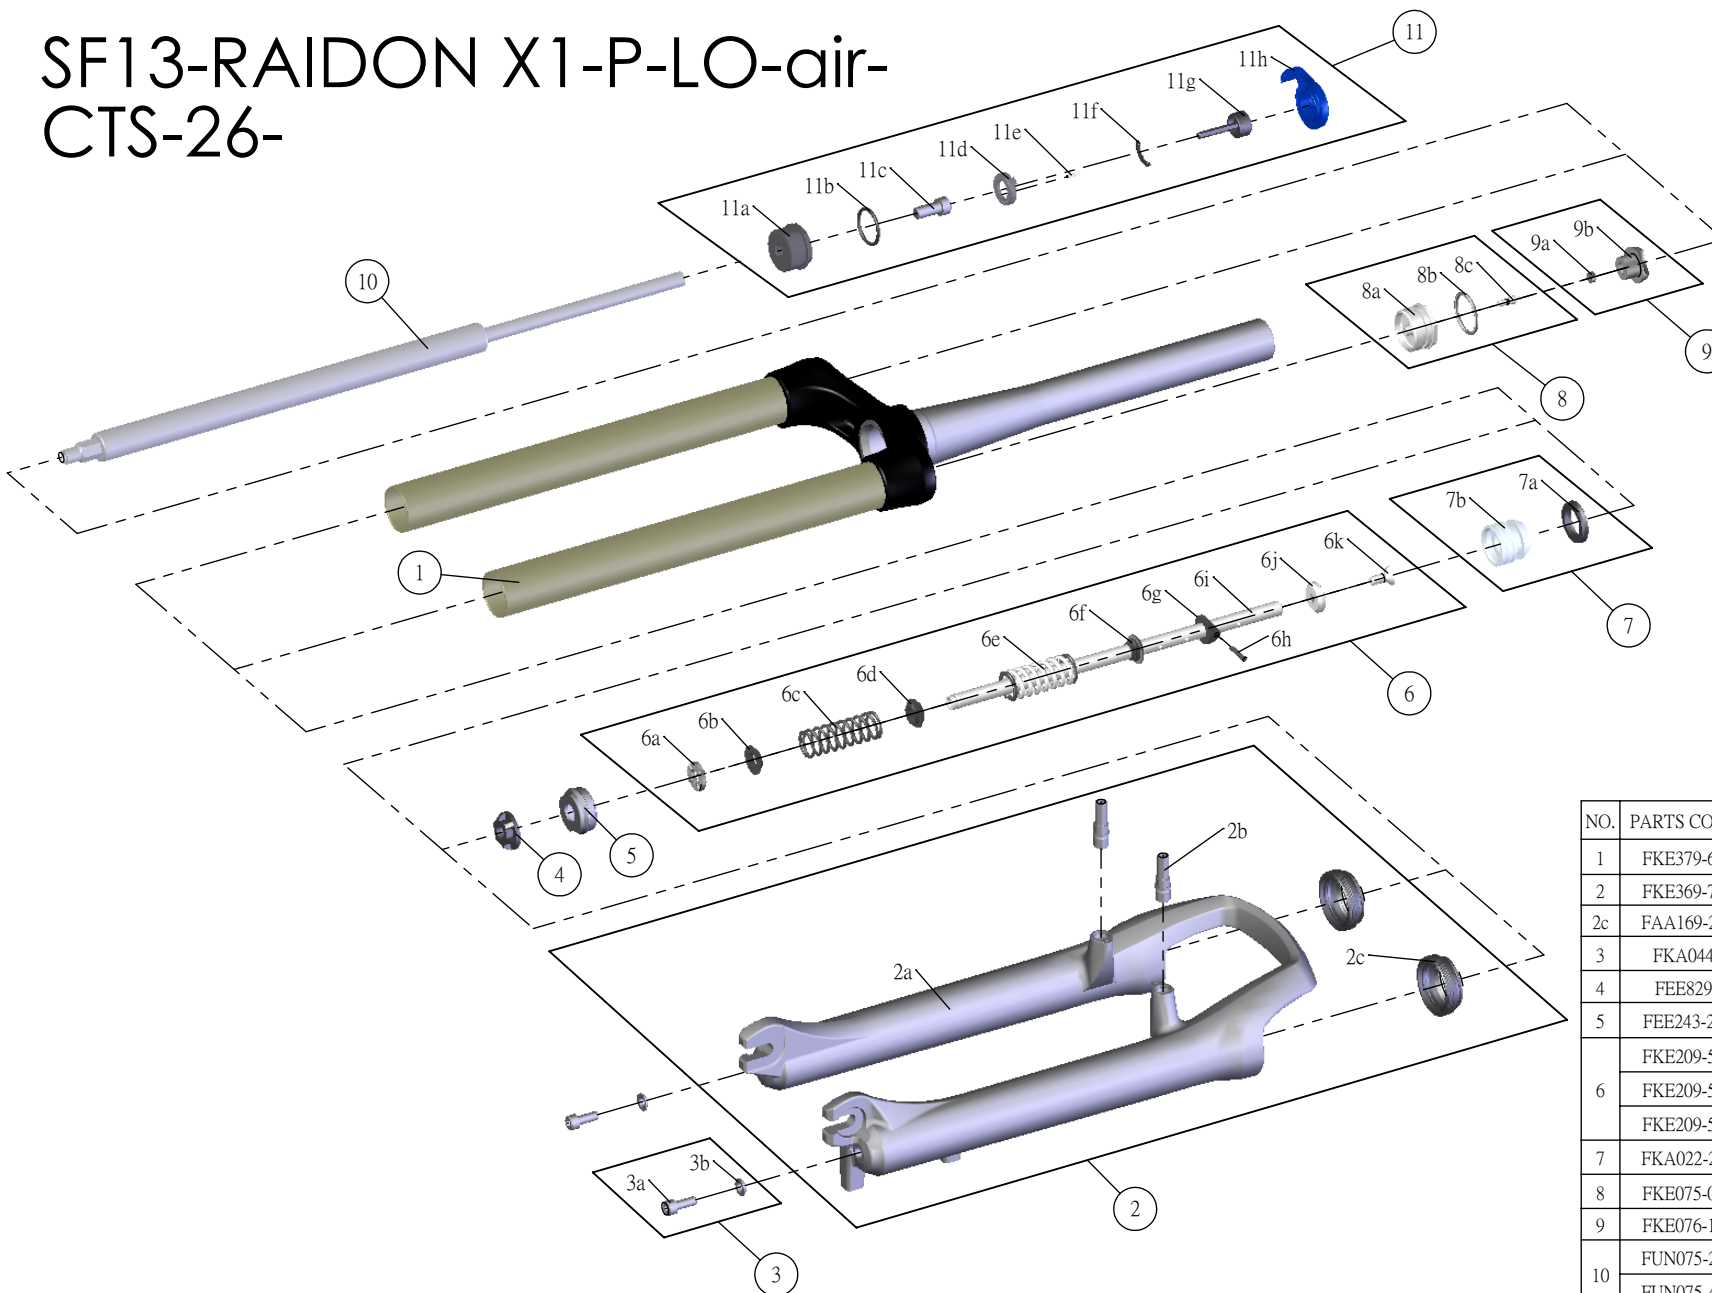

SF13-RAIDON X1-P-LO-air-CTS-26-

Date	2013.07.18	Version	1
Amended			

NO.	PARTS CODE	PARTS NAME	100	120	140	QT
1	FKE379-60	UPPER ASSY	*	*	*	1
2	FKE369-70	BOTTOM CASE ASSY	*	*	*	1
2c	FAA169-20	DUST SEAL	*	*	*	2
3	FKA044	FIXING BOLT SET	*	*	*	2
4	FEE829	BOTTOM STOPPER	*	*	*	1
5	FEE243-20	FORK NOSE	*	*	*	1
6	FKE209-50	SUPPORT TUBE ASSY		*		1
	FKE209-51		*		1	
	FKE209-53				*	1
7	FKA022-21	PISTON UNIT	*	*	*	1
8	FKE075-04	AIR CAP ASSY	*	*	*	1
9	FKE076-10	VALVE CAP ASSY	*	*	*	1
10	FUN075-20	LO UNIT	*	*		1
	FUN075-40				*	1
11	FKE027-45	LO TOP CAP ASSY	*	*	*	1
11a	FEE260	ADJUST CAP	*	*	*	1
11g	FKA066	ADJUST CORE ASSY	*	*	*	1
11h	FEE938	LOCKOUT KNOB	*	*	*	1