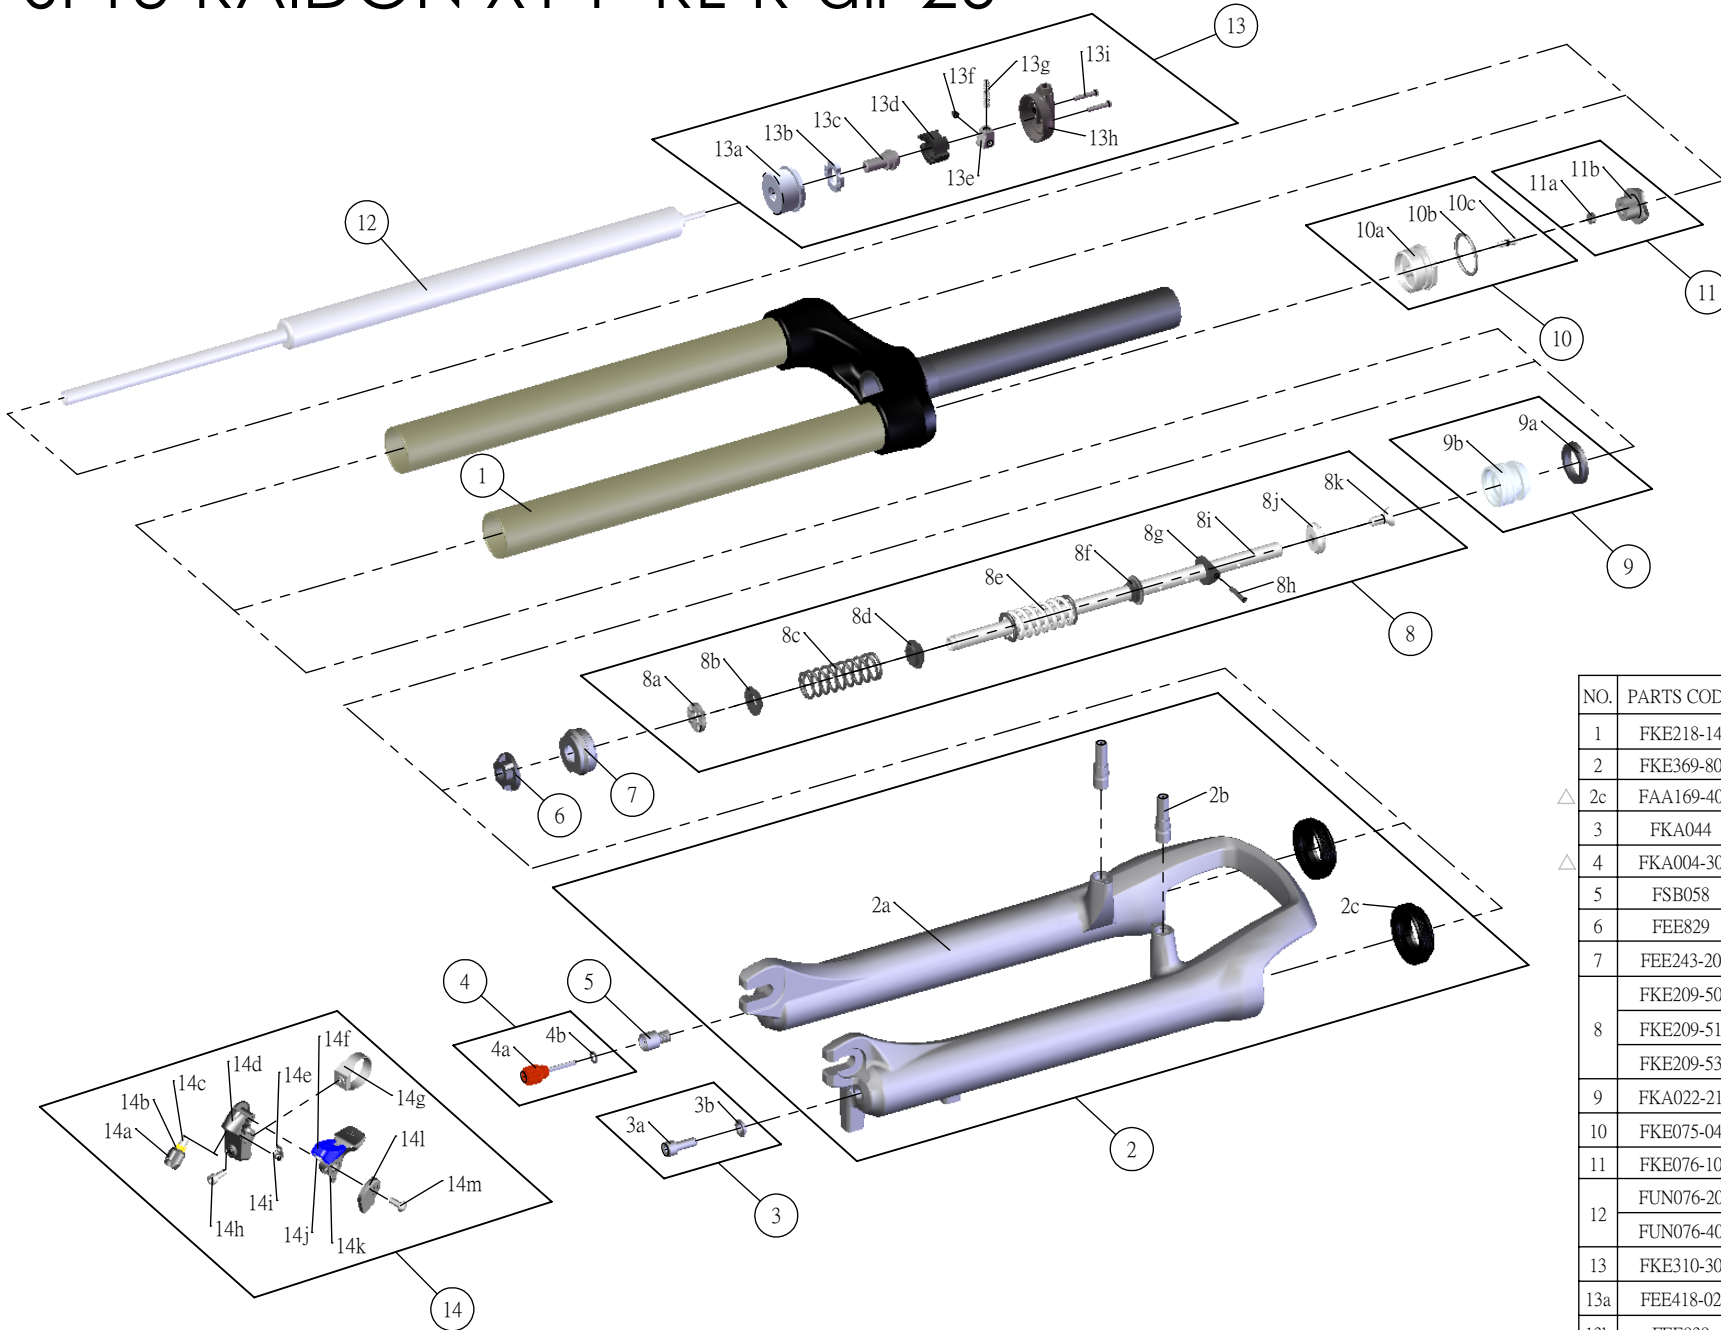

SR SUNTOUR

SF13-RAIDON X1-P-RL-R-air-26-

Date	2013.07.18	Version	2
Amended	2014.03.18		

NO.	PARTS CODE	PARTS NAME	100	120	140	QT
1	FKE218-14	UPPER ASSY	*	*	*	1
2	FKE369-80	BOTTOM CASE ASSY	*	*	*	1
△ 2c	FAA169-40	DUST SEAL	*	*	*	2
3	FKA044	FIXING BOLT SET	*	*	*	1
△ 4	FKA004-30	REBOUND KNOB ASSY	*	*	*	1
5	FSB058	DAMPER FIXING BOLT	*	*	*	1
6	FEE829	BOTTOM STOPPER	*	*	*	1
7	FEE243-20	FORK NOSE	*	*	*	1
8	FKE209-50	SUPPORT TUBE ASSY		*		1
	FKE209-51		*		1	
	FKE209-53				*	1
9	FKA022-21	PISTON UNIT	*	*	*	1
10	FKE075-04	AIR CAP ASSY	*	*	*	1
11	FKE076-10	VALVE CAP ASSY	*	*	*	1
12	FUN076-20	RL UNIT	*	*		1
	FUN076-40				*	1
13	FKE310-30	RL COVER ASSY	*	*	*	1
13a	FEE418-02	FIX CAP	*	*	*	1
13h	FEE939	RL COVER	*	*	*	1
14	SL9SC-RLO	REMOTE LEVER ASSY	*	*	*	1